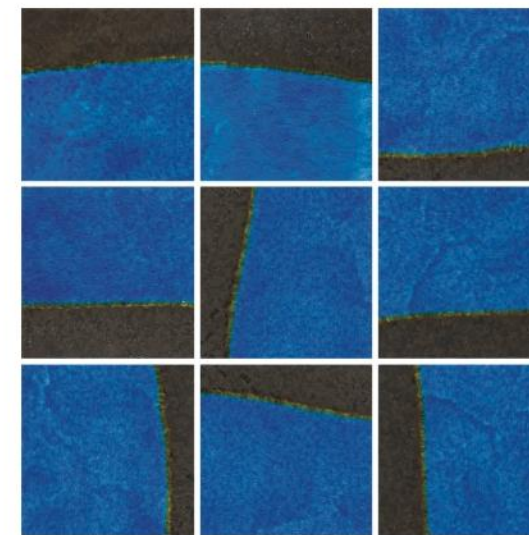

### FEATURES

Suitable for Wall Area

Suitable for dry areas and an area with no direct contact with water.

Suitable for Internal usage for all spaces

Random Crackle effect with Suitable color variations

Random Patterns Mix

Color variation for authentic effect

**EX 4444**  
PC 03

**EX 4445**  
PC 03

**EX 4446**  
PC 03

**EX 4448**  
PC 03

**EX 4449**  
PC 03

**EX 4450**  
PC 03

EX 4444 / 4445 / 4446  
EX 4448 / 4449 / 4450