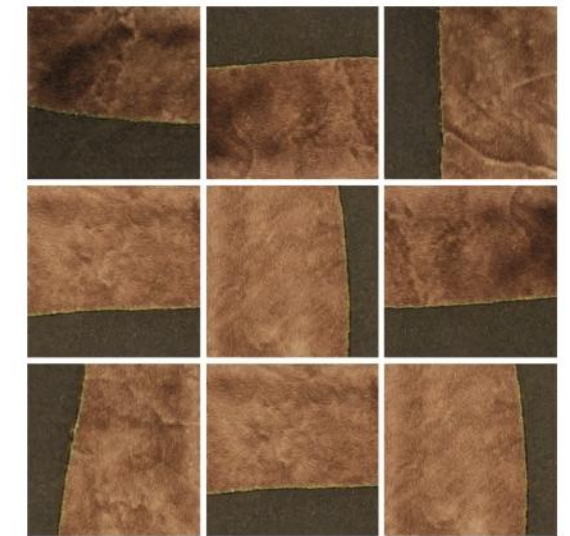

## SPARKLE Random Mix Patterns

### FEATURES

Suitable for Wall Area

Suitable for dry areas and an area with no direct contact with water.

Suitable for Internal usage for all spaces

Random Crackle effect with Suitable color variations

Random Patterns Mix

Color variation for authentic effect

**EX 4444**  
PC 03

**EX 4445**  
PC 03

**EX 4446**  
PC 03

**EX 4448**  
PC 03

**EX 4449**  
PC 03

**EX 4450**  
PC 03

EX 4444 / 4445 / 4446  
EX 4448 / 4449 / 4450