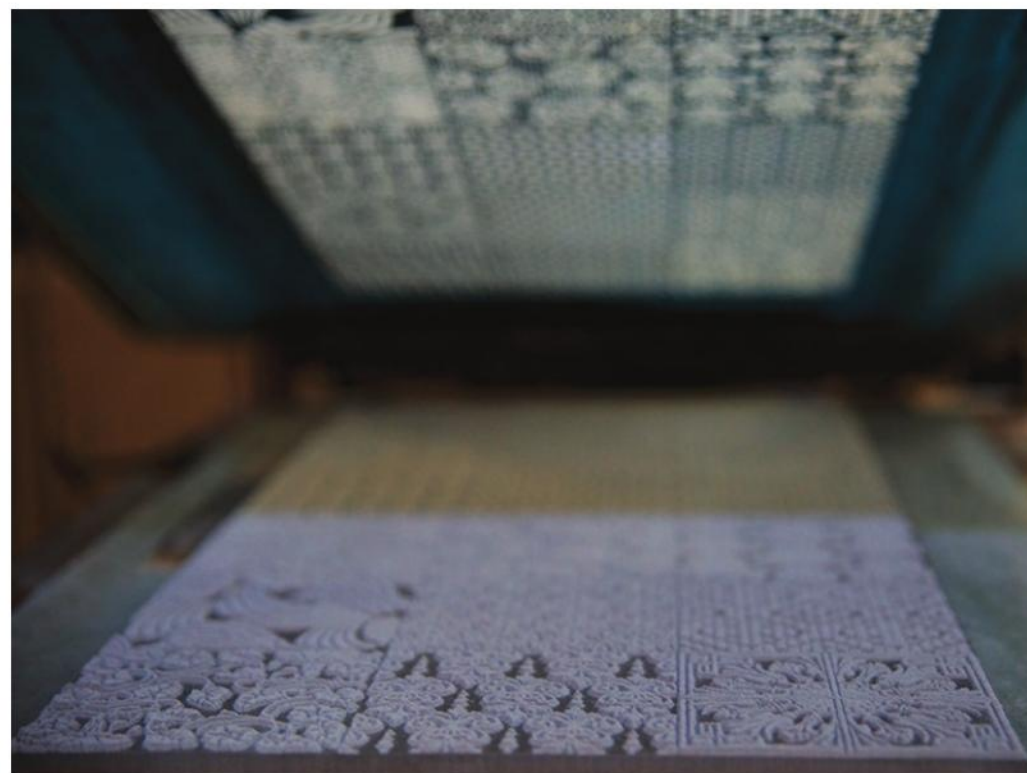

INDEX

Collections

LA DOLCE VITA

Italian Collection

RETRO

Classic Collection

GLAMOUR

Metallic Collection

AQUAFORTE

Artisan Collection

RAKU

Exotic Collection

ANTICO

Ancient Collection

VRIDA®

VRIDA is a brand that is synonymous with premium handcrafted ceramic decors. Each product is the result of the vast wealth of knowledge and manufacturing expertise of our company and the people we work with.

The most suitable procedure is chosen to create these collections on a case-by-case basis. Most work is done by hand, using various techniques like screen printing, sandblasting, stenciling, bulb glazing & hand painting for each specific design detail. The end result is a product that is high quality, superbly original, and handmade. The perfect combination of time-honored, refined techniques of traditional craft decoration with modern industrial processes using the best materials sourced from around the globe.

The search for new harmonies and aesthetic balances.

VRIDA is the answer to those in the search for alternative aesthetic solutions to commercially mass-produced ceramics. The products stand out for their strong originality and represent an interesting study of details and interpretation of contemporary trends.