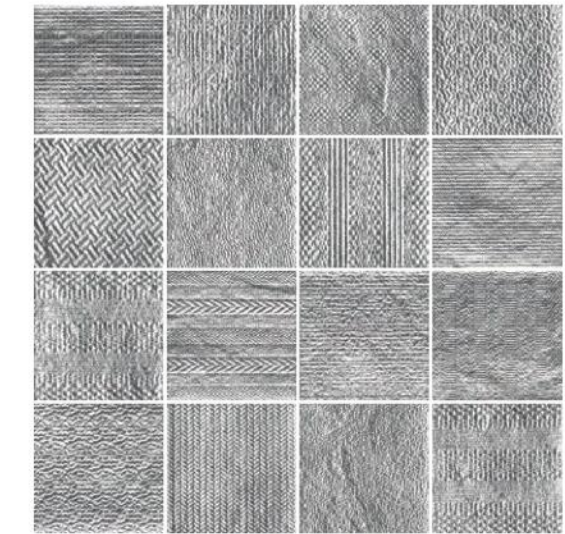

MM 3302/SILVER
PC 14