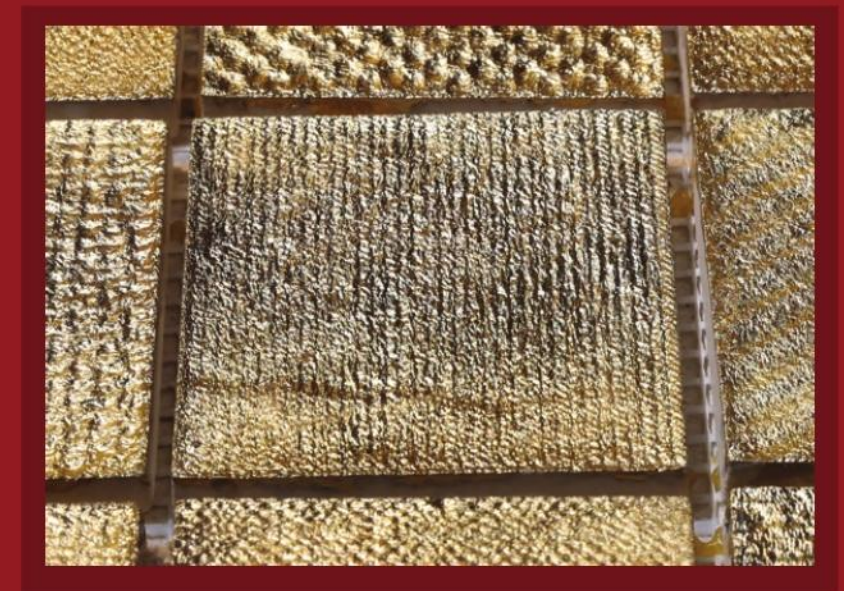

Since it's a handmade product, the presence of imperfect corners, irregular sides, veneering of the surfaces, and possible causes of oxidation of the metal leaves are not defects but an integral part of the characteristics of the product.

## AMBIENT

Random Mix Patterns

Little nuggets in metal Murano- faux gold, copper & silver! Random textured surface patterns enhance the depth with a high gloss Murano coat!

Available in 12" X 12" with Gold, Rose Gold & Silver Option, suitable for interior walls.