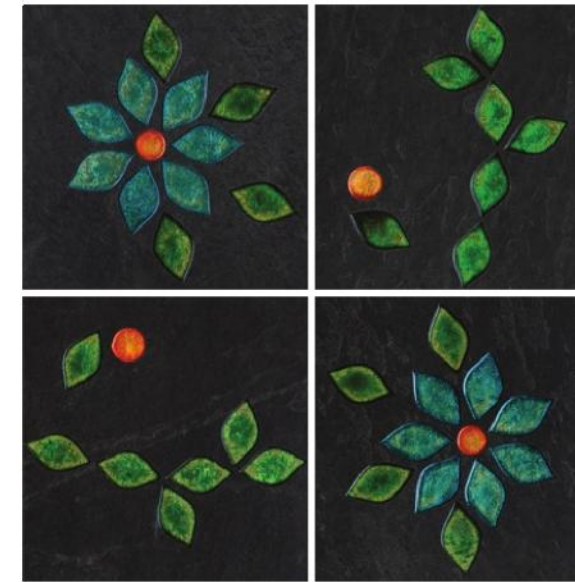

BEAUTIFY YOUR SPACE

BLOOM

Random Mix Patterns

SIZE

197 X 197mm
19.7 X 19.7cm

Thickness
9mm

FEATURES

Suitable for Wall Area

Decorated with precious metals

Suitable for Internal usage
for all spaces

Handcrafted Design

Random Patterns Mix

Suitable for dry areas and an
area with no direct contact
with water

MX 2250
PC 11