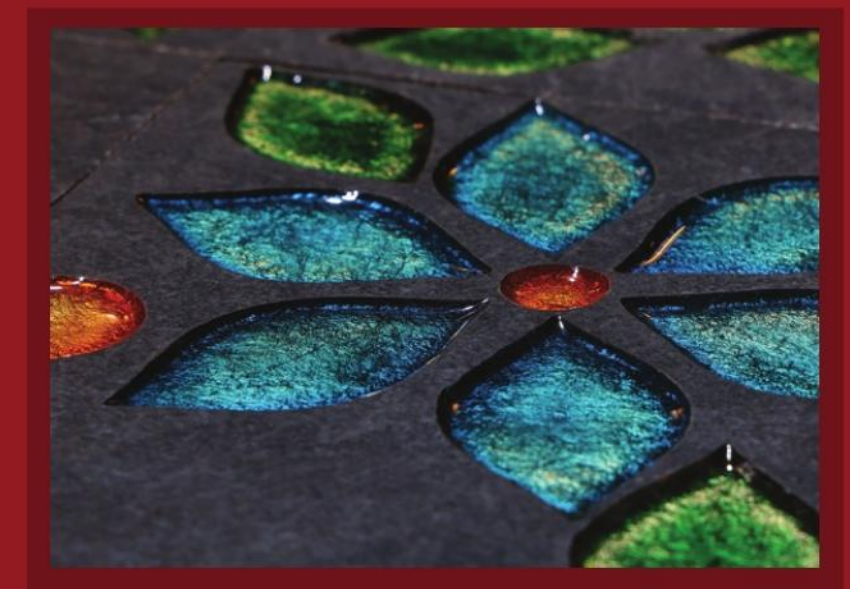

BLOOM

Random Mix Patterns

Handcrafted premium ceramic tile decors. Exquisitely handmade by skilled artisans- using the best of materials, precious metals & traditional techniques. This beautiful design uses metal foil gilding together with the "MEENAKARI" inspired inlay of bright colours over the GOLD LEAFING! A piece of jewellery in ceramics- uniquely "VRIDA".

Available in 8" X 8" and suitable for interior walls

MX 2250