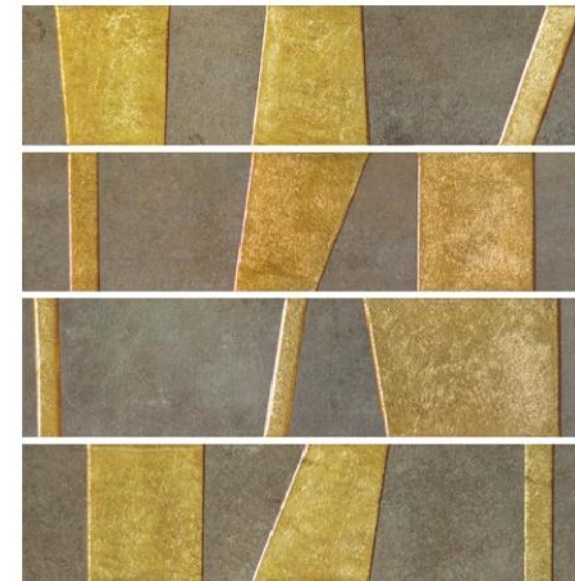

### FEATURES

Suitable for Wall Area

Handcrafted Design

Suitable for Internal usage  
for all spaces

Decorated with precious  
metals

Random Patterns Mix

Suitable for dry areas and an  
area with no direct contact  
with water

**MX 12751/GOLD**  
PC 10

**MX 12752/SILVER**  
PC 10

**MX 12753/COPPER**  
PC 10