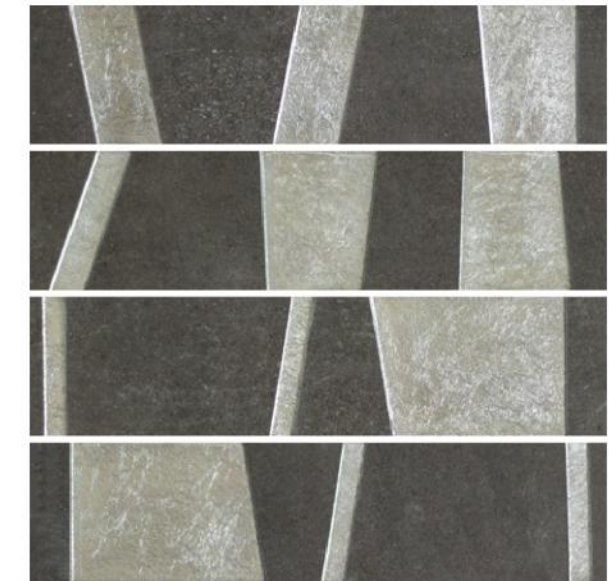

MX 12752/SILVER
PC 10