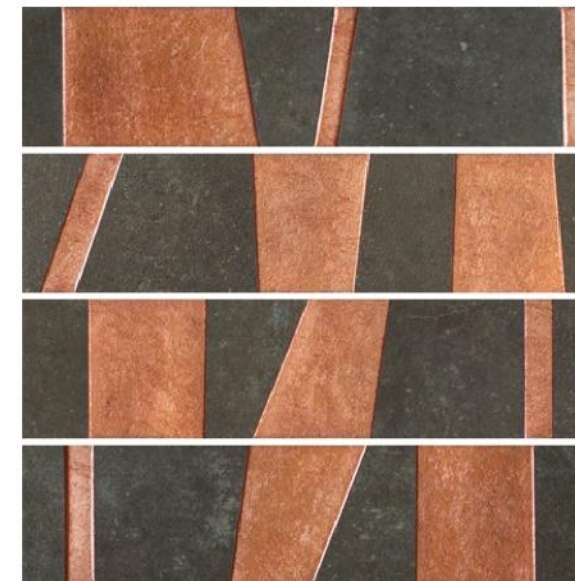

### FEATURES

Suitable for Wall Area

Handcrafted Design

Suitable for Internal usage  
for all spaces

Decorated with precious  
metals

Random Patterns Mix

Suitable for dry areas and an  
area with no direct contact  
with water

**MX 12751/GOLD**  
PC 10

**MX 12752/SILVER**  
PC 10

**MX 12753/COPPER**  
PC 10