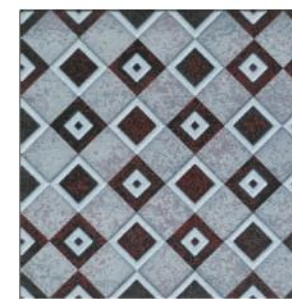

FH 2221 / C

FH 2221 / D
PC 08