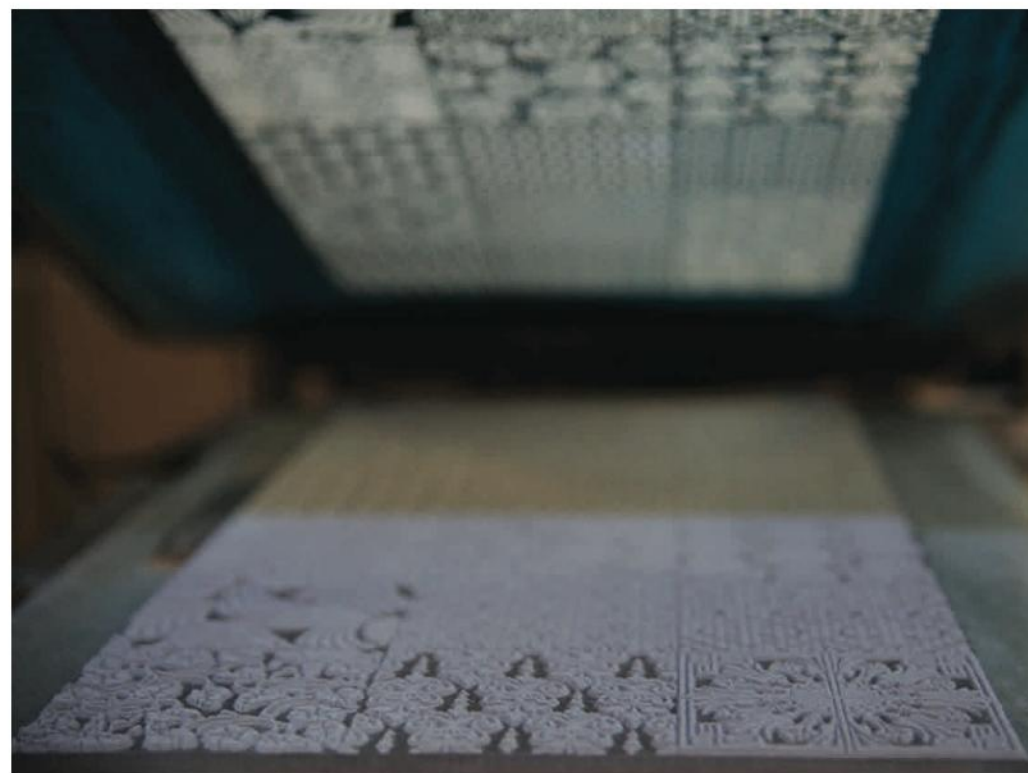

INDEX

Collections

LA DOLCE VITA

Italian Collection

RETRO

Classic Collection

GLAMOUR

Metallic Collection

AQUAFORTE

Artisan Collection

RAKU

Exotic Collection

ANTICO

Ancient Collection

VRIDA®

VRIDA is a brand that is synonymous with premium handcrafted ceramic decors. Each product is the result of the vast wealth of knowledge and manufacturing expertise of our company and the people we work with.

The most suitable procedure is chosen to create these collections on a case-by-case basis. Most work is done by hand, using various techniques like screen printing, sandblasting, stenciling, bulb glazing & hand painting for each specific design detail. The end result is a product that is high quality, superbly original, and handmade. The perfect combination of time-honored, refined techniques of traditional craft decoration with modern industrial processes using the best materials sourced from around the globe.

The search for new harmonies and aesthetic balances.

VRIDA is the answer to those in the search for alternative aesthetic solutions to commercially mass-produced ceramics. The products stand out for their strong originality and represent an interesting study of details and interpretation of contemporary trends.