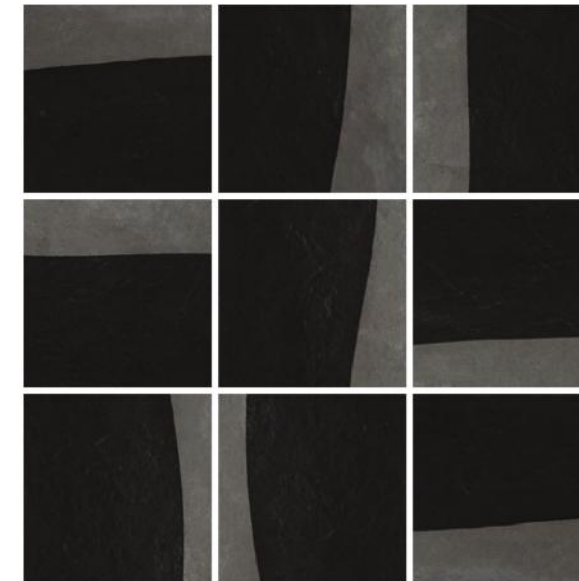

BEAUTIFY YOUR SPACE

DAZZLE

Random Mix Patterns

SIZE

EX 4441
EX 4442
EX 4443

98 X 98mm
9.8 X 9.8cm

Thickness
9mm

FEATURES

Suitable for Wall Area

Decorated with precious metals

Suitable for Internal usage
for all spaces

Additional Third Firing
for special decoration.

Random Patterns Mix

Suitable for dry areas and an
area with no direct contact
with water

EX 4441
PC 03