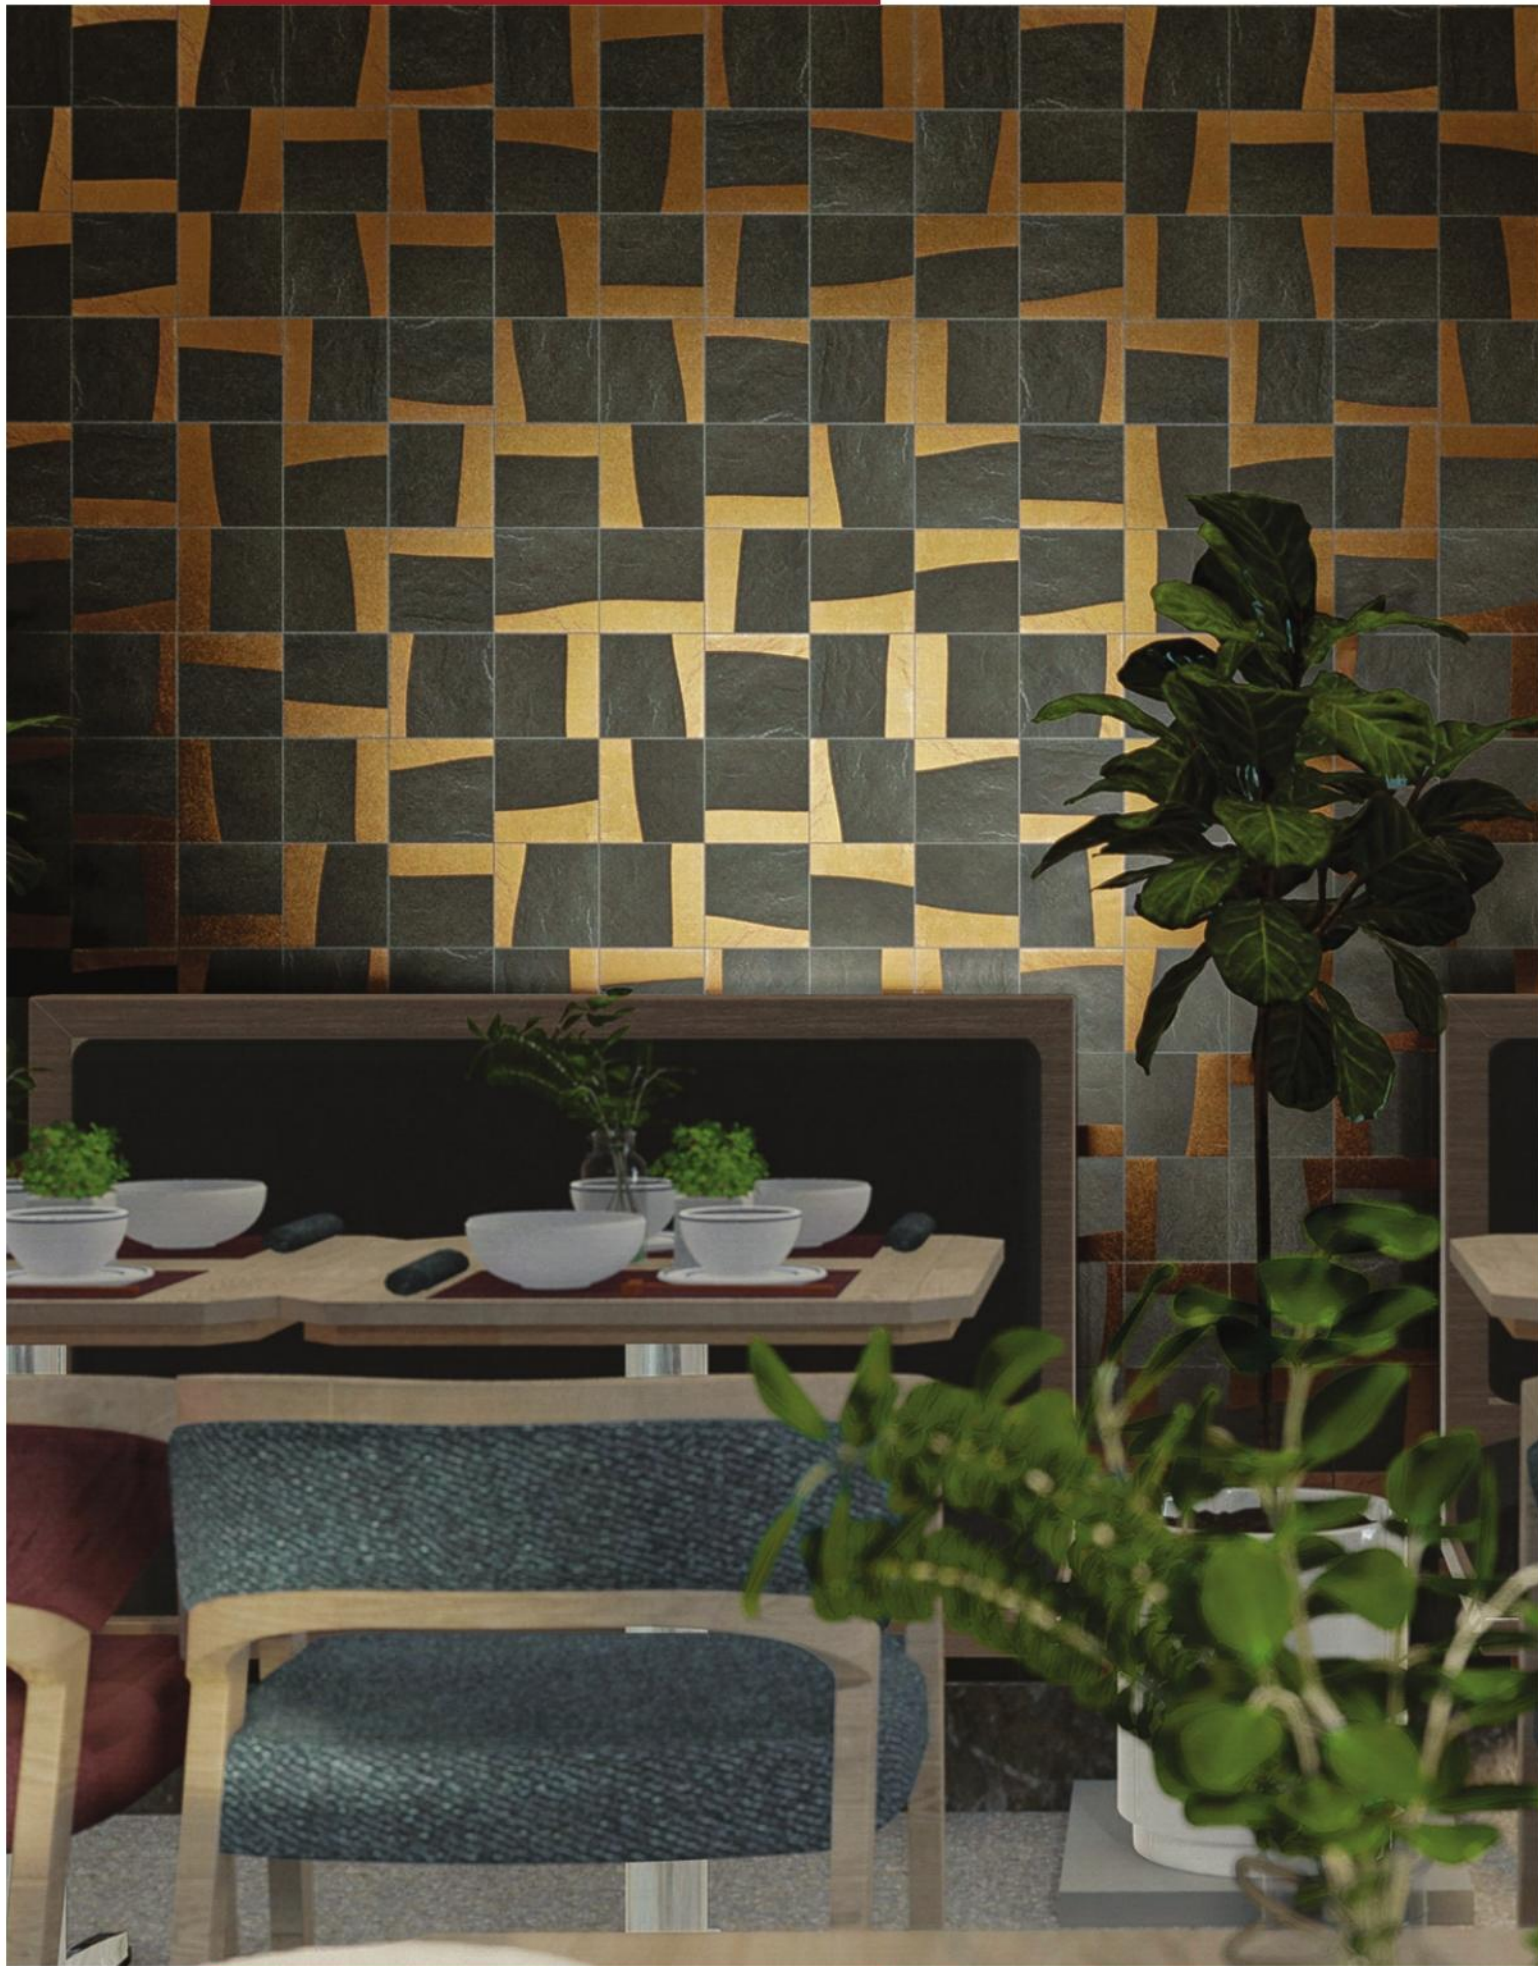

DAZZLE

Random Mix Patterns

Pure precious metals - gold, platinum & rose gold hand screen printed on a textured deep black porcelain base. Simple minimalist design that brings the luxury of the precious metals & contrasting deep black textured base.

Available in 4" X 4" and suitable for interior walls.

EX 4441

EX 4442

EX 4443

BEAUTIFY YOUR SPACE

DAZZLE

Random Mix Patterns

SIZE