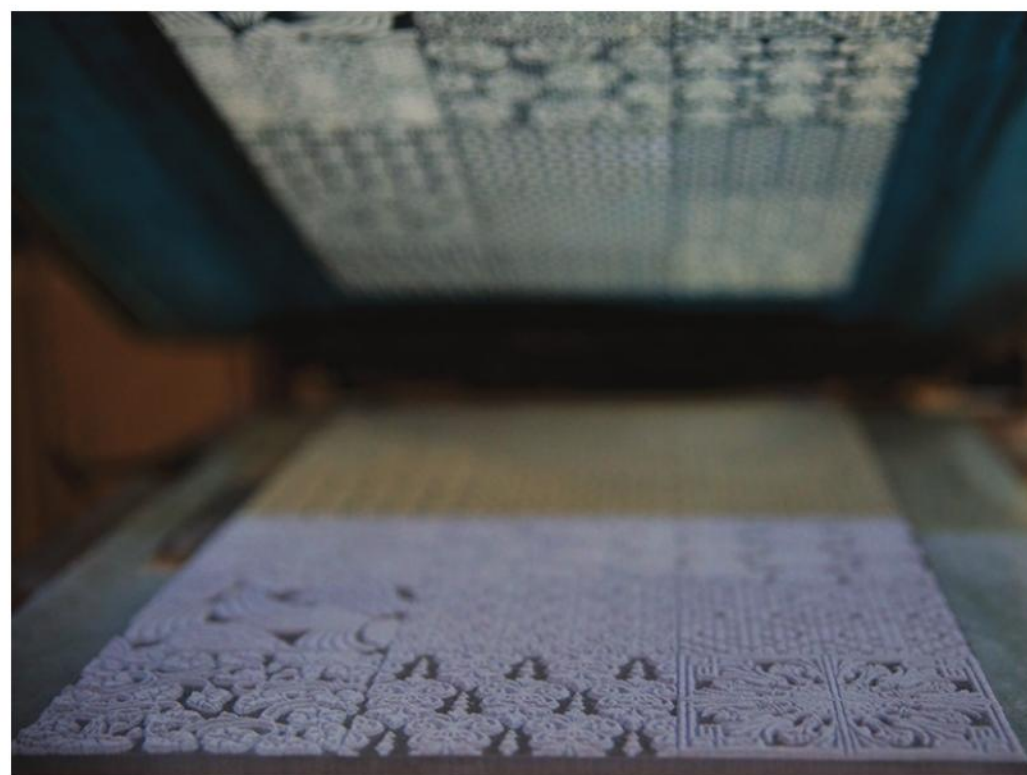

INDEX

Collections

LA DOLCE VITA

Italian Collection

RETRO

Classic Collection

GLAMOUR

Metallic Collection

AQUAFORTE

Artisan Collection

RAKU

Exotic Collection

ANTICO

Ancient Collection

VRIDA®

VRIDA is a brand that is synonymous with premium handcrafted ceramic decors. Each product is the result of the vast wealth of knowledge and manufacturing expertise of our company and the people we work with.

The most suitable procedure is chosen to create these collections on a case-by-case basis. Most work is done by hand, using various techniques like screen printing, sandblasting, stenciling, bulb glazing & hand painting for each specific design detail. The end result is a product that is high quality, superbly original, and handmade. The perfect combination of time-honored, refined techniques of traditional craft decoration with modern industrial processes using the best materials sourced from around the globe.

The search for new harmonies and aesthetic balances.

VRIDA is the answer to those in the search for alternative aesthetic solutions to commercially mass-produced ceramics. The products stand out for their strong originality and represent an interesting study of details and interpretation of contemporary trends.