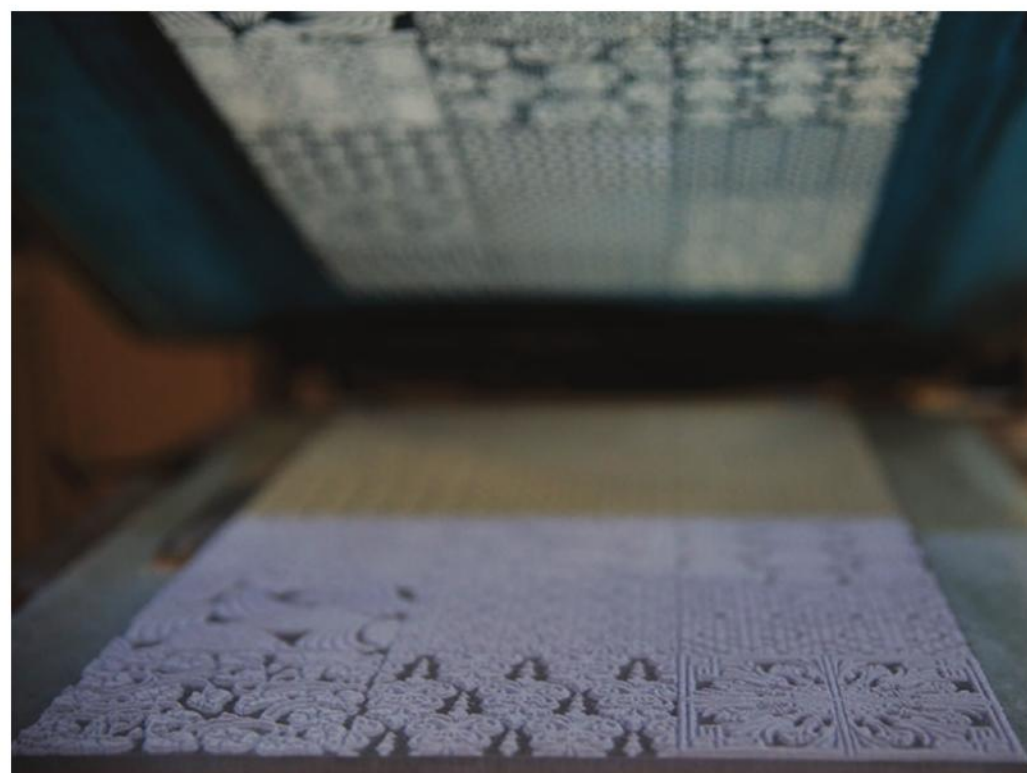

INDEX

Collections

LA DOLCE VITA

Italian Collection

RETRO

Classic Collection

GLAMOUR

Metallic Collection

AQUAFORTE

Artisan Collection

RAKU

Exotic Collection

ANTICO

Ancient Collection

VRIDA®

VRIDA is a brand that is synonymous with premium handcrafted ceramic decors. Each product is the result of the vast wealth of knowledge and manufacturing expertise of our company and the people we work with.

The most suitable procedure is chosen to create these collections on a case-by-case basis. Most work is done by hand, using various techniques like screen printing, sandblasting, stenciling, bulb glazing & hand painting for each specific design detail. The end result is a product that is high quality, superbly original, and handmade. The perfect combination of time-honored, refined techniques of traditional craft decoration with modern industrial processes using the best materials sourced from around the globe.

The search for new harmonies and aesthetic balances.

VRIDA is the answer to those in the search for alternative aesthetic solutions to commercially mass-produced ceramics. The products stand out for their strong originality and represent an interesting study of details and interpretation of contemporary trends.