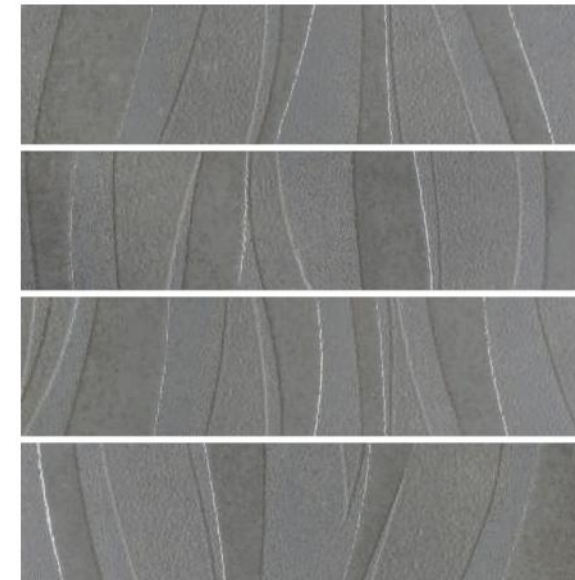

PC 72010
PC 02