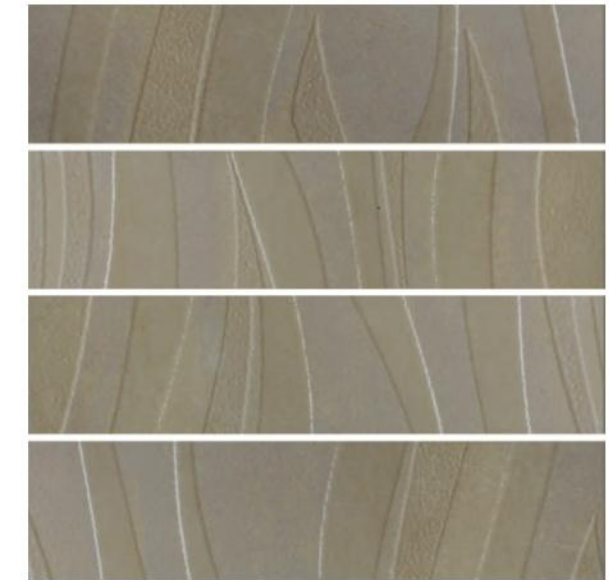

PC 72020
PC 02