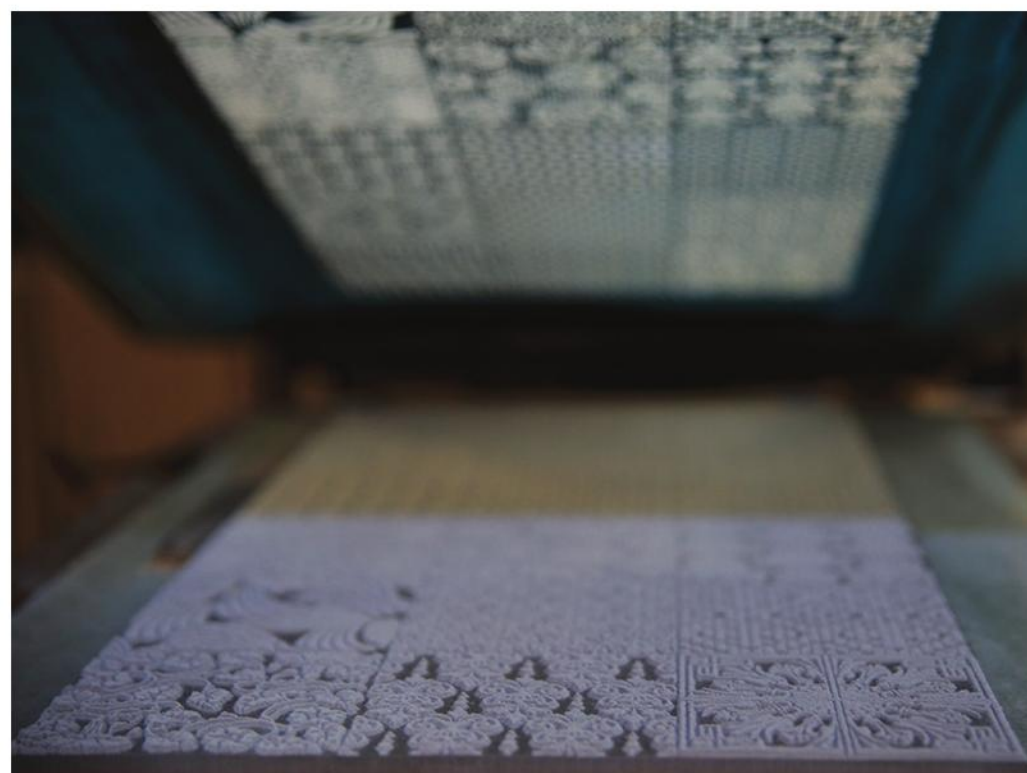

INDEX

Collections

LA DOLCE VITA

Italian Collection

RETRO

Classic Collection

GLAMOUR

Metallic Collection

AQUAFORTE

Artisan Collection

RAKU

Exotic Collection

ANTICO

Ancient Collection

VRIDA®

VRIDA is a brand that is synonymous with premium handcrafted ceramic decors. Each product is the result of the vast wealth of knowledge and manufacturing expertise of our company and the people we work with.

The most suitable procedure is chosen to create these collections on a case-by-case basis. Most work is done by hand, using various techniques like screen printing, sandblasting, stenciling, bulb glazing & hand painting for each specific design detail. The end result is a product that is high quality, superbly original, and handmade. The perfect combination of time-honored, refined techniques of traditional craft decoration with modern industrial processes using the best materials sourced from around the globe.

The search for new harmonies and aesthetic balances.

VRIDA is the answer to those in the search for alternative aesthetic solutions to commercially mass-produced ceramics. The products stand out for their strong originality and represent an interesting study of details and interpretation of contemporary trends.