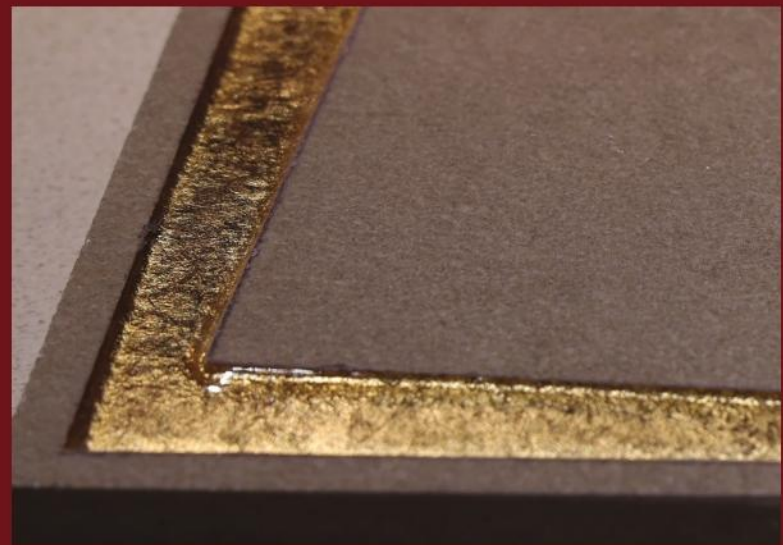

ECCENTRIC

Single Pattern

With a minimal and dual-tone design, Eccentric takes inspiration from the contemporary concept of industrial art.

The Strong impact of the contemporary surface contrasting with uneven squares shining with gold, silver, and copper fits seamlessly into any ambience.

Available in 4" X 4" and suitable for interior walls.