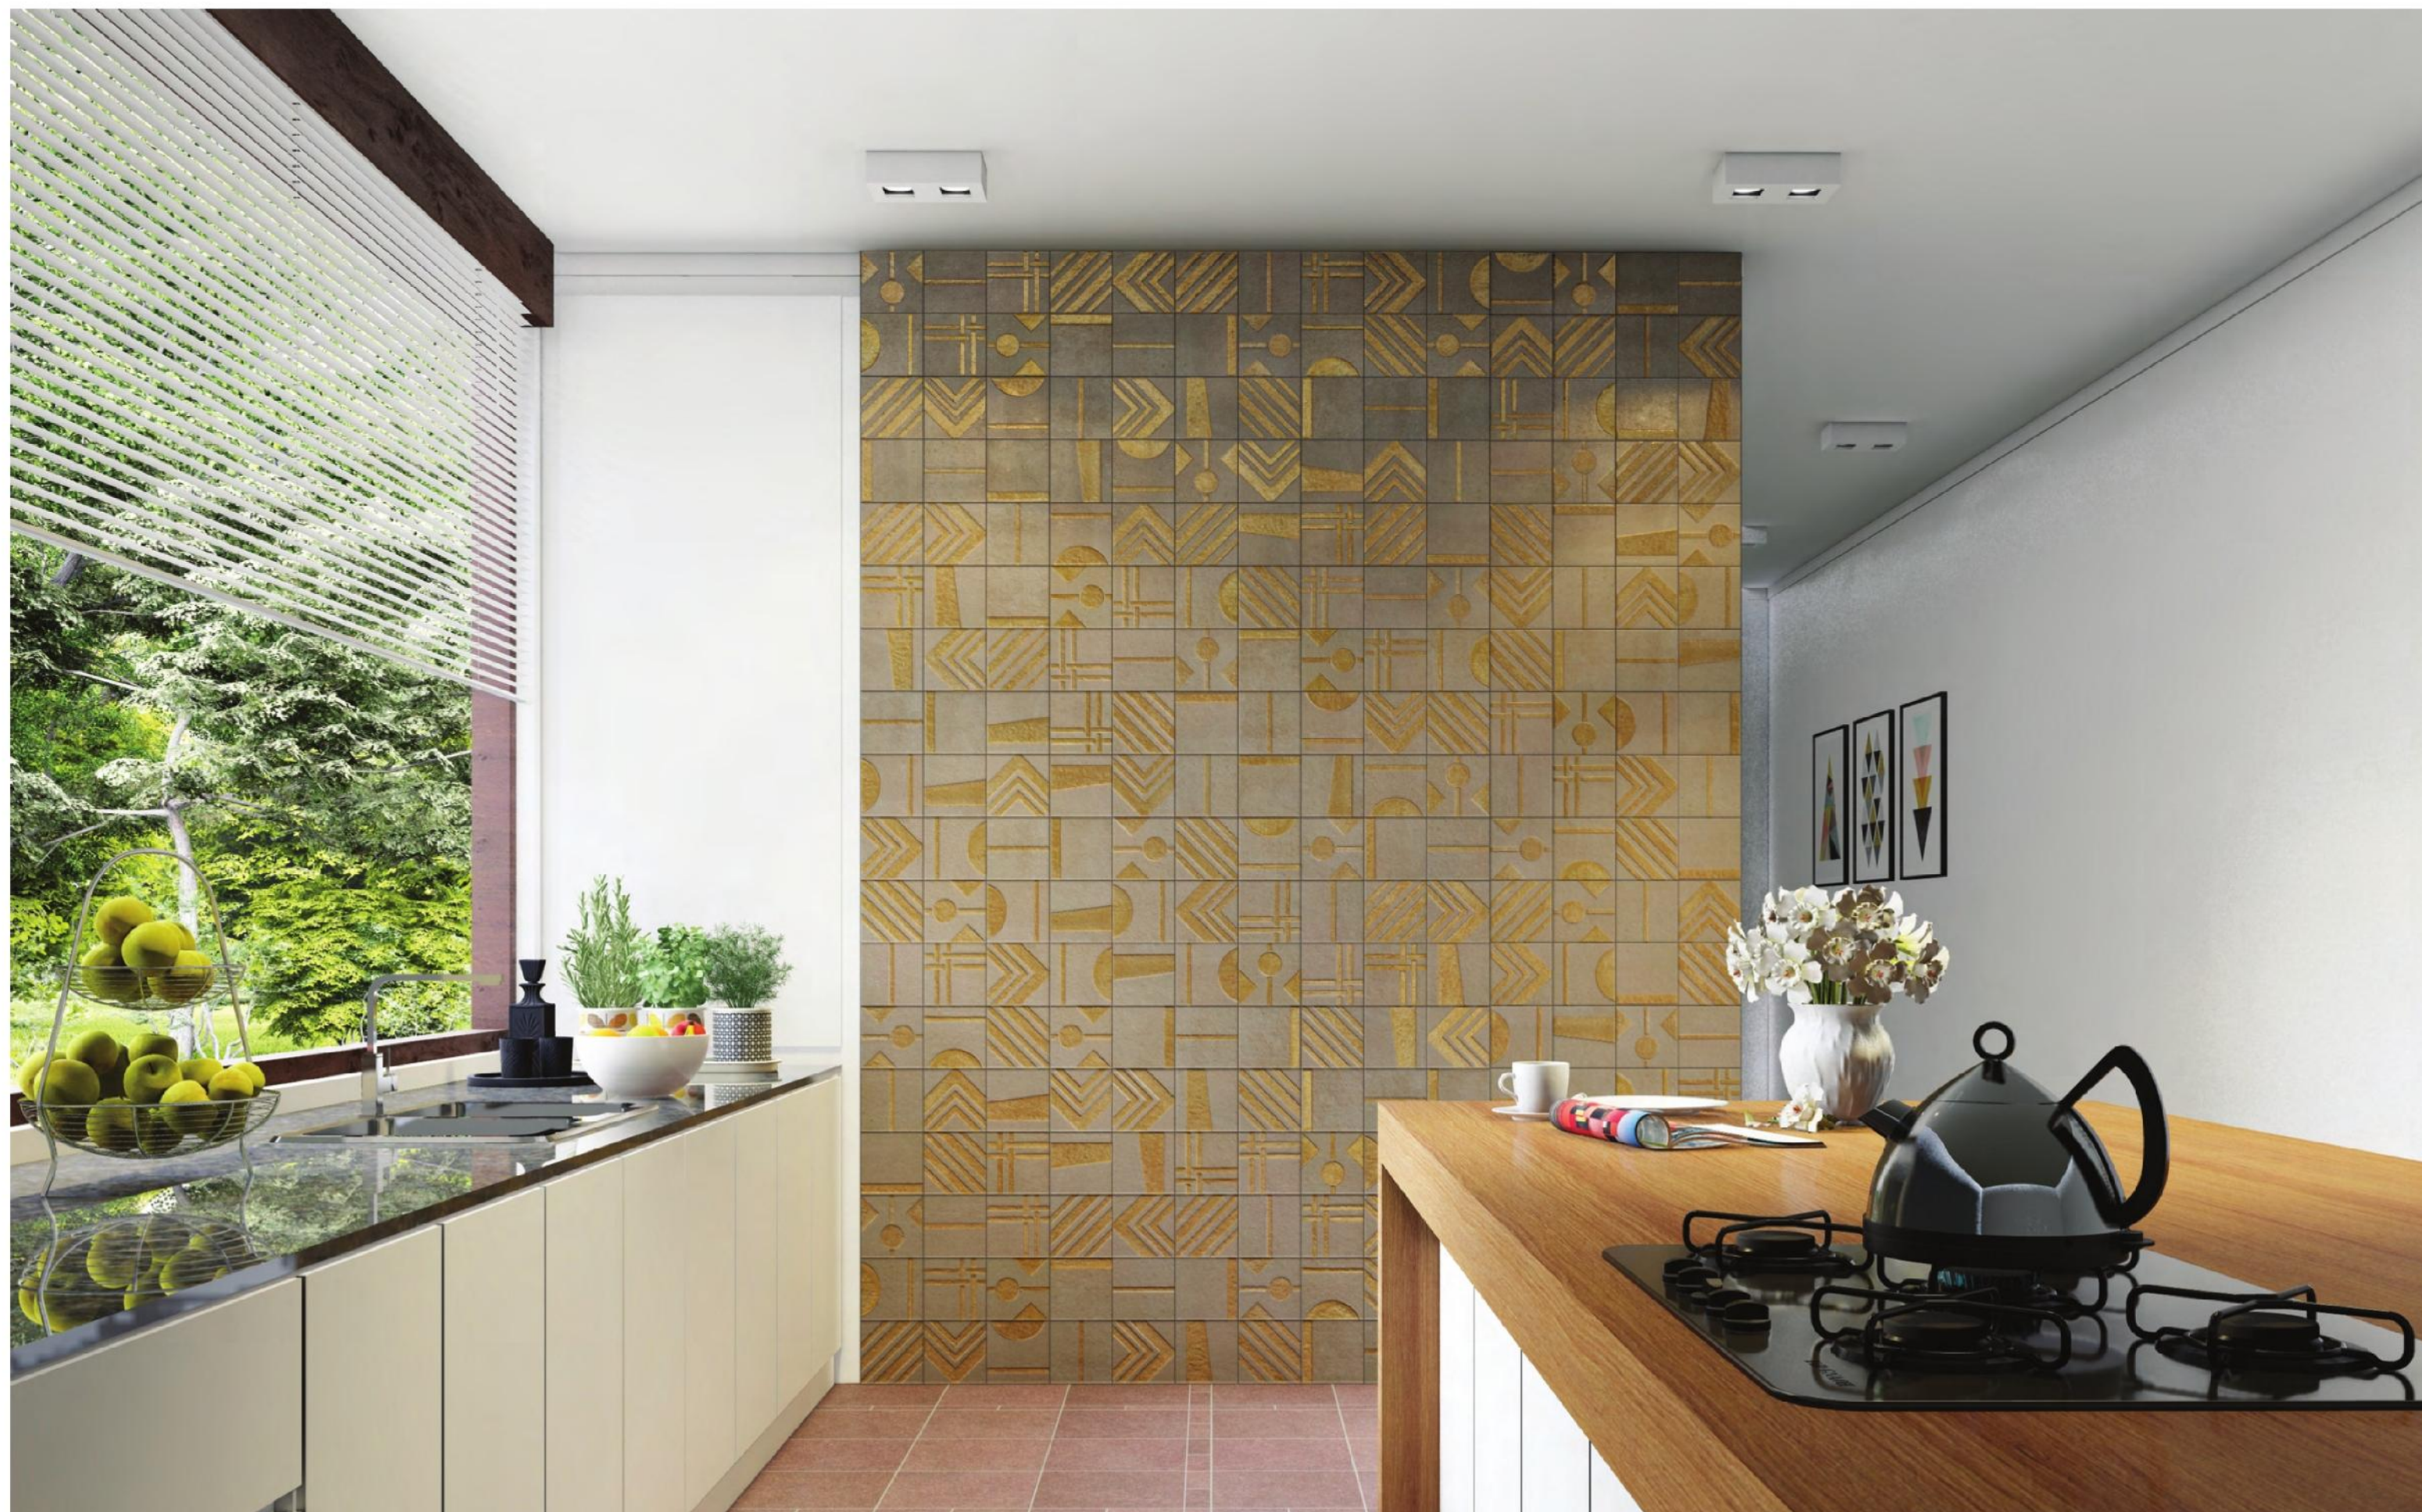

## ELITE

Random Mix Patterns

Geometric patterns Sandblasted by hand & skilfully inlaid with faux metal leafing. The super gloss Murano top coat contrasts beautifully with the granillia effect textured matt base tiles from Endless Nero & Endless Taupe, composition of 6 patterns.

Available in 6" X 6" with Gold, rose Gold & Silver Option, suitable for interior walls.

MX 6651/GOLD