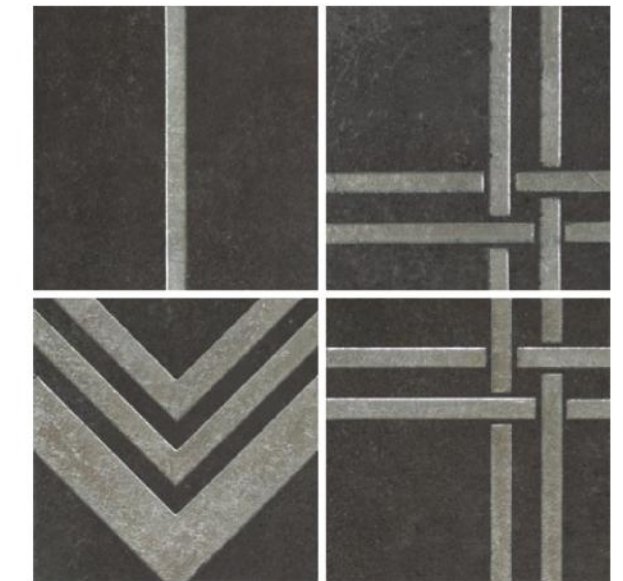

### FEATURES

Suitable for Wall Area

Handcrafted Design

Suitable for Internal usage  
for all spaces

Decorated with precious  
metals

Random Patterns Mix

Suitable for dry areas and an  
area with no direct contact  
with water

**MX 6651/GOLD**  
PC 10

**MX 6652/SILVER**  
PC 10

**MX 6653/COPPER**  
PC 10