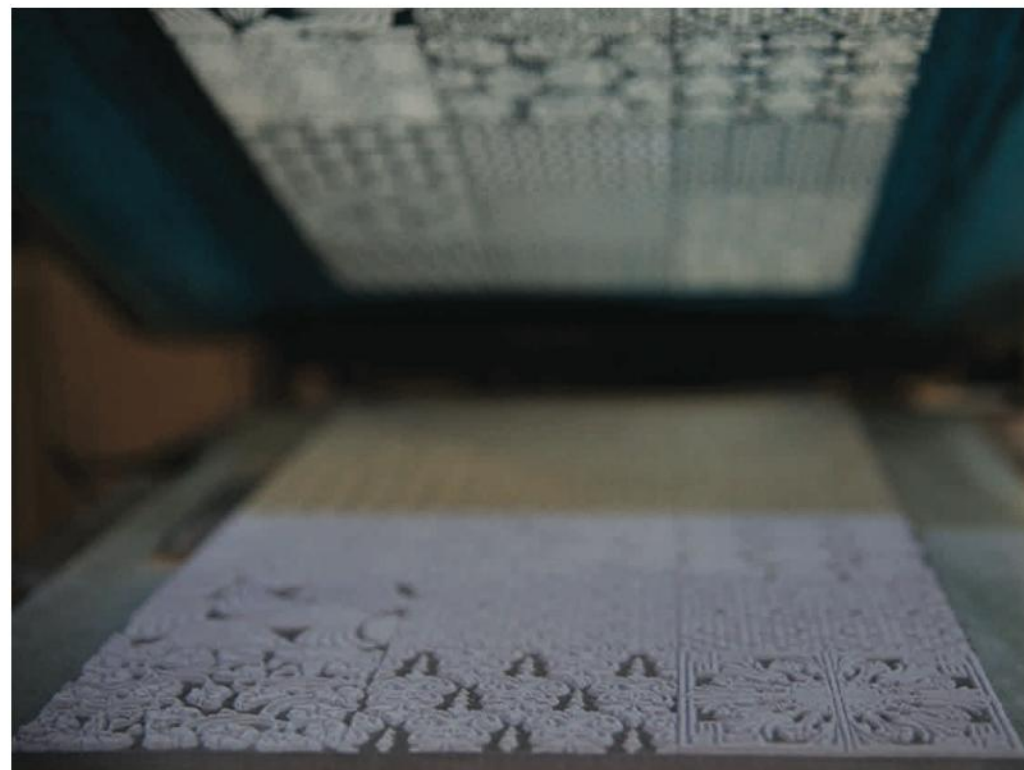

INDEX

Collections

LA DOLCE VITA

Italian Collection

RETRO

Classic Collection

GLAMOUR

Metallic Collection

AQUAFORTE

Artisan Collection

RAKU

Exotic Collection

ANTICO

Ancient Collection

VRIDA®

VRIDA is a brand that is synonymous with premium handcrafted ceramic decors. Each product is the result of the vast wealth of knowledge and manufacturing expertise of our company and the people we work with.

The most suitable procedure is chosen to create these collections on a case-by-case basis. Most work is done by hand, using various techniques like screen printing, sandblasting, stenciling, bulb glazing & hand painting for each specific design detail. The end result is a product that is high quality, superbly original, and handmade. The perfect combination of time-honored, refined techniques of traditional craft decoration with modern industrial processes using the best materials sourced from around the globe.

The search for new harmonies and aesthetic balances.

VRIDA is the answer to those in the search for alternative aesthetic solutions to commercially mass-produced ceramics. The products stand out for their strong originality and represent an interesting study of details and interpretation of contemporary trends.