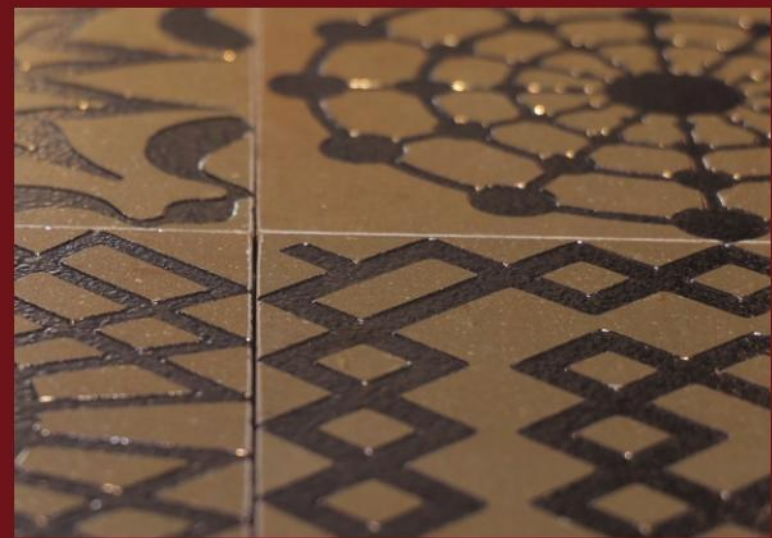

CONTENTS

ANTICO Collection	Page No.
EVOKE 6 Random Patterns / 4 Random Patterns EX 4424 EX 4425 EX 4426 EX 4427	01
BALANCE 8 Random Patterns EX 4428 EX 4429 EX 4430 EX 4431 EX 4432	11
FRESCO 6 Random Patterns EX 15010 EX 15011 EX 15012	19
VIVID 4 Random Patterns EX 15015	25
GRAND 4 Random Patterns XS 66217 XS 66218 XS 66219	31
LOL 4 Random Patterns XS 66221 XS 66222	37
CITY LIGHTS Random Mix XS 66202 XS 66206	43

ANTICO Collection	Page No.
MATRIX 4 Random Patterns EX 88011 EX 88012 EX 88013	49
BLOSSOM 4 Random Patterns EX 88020	55
LUXURIO Random Mix Patterns XXM 06 XXM 07 XXM 35	59
BLAZE 6 Random Patterns EX 12030 EX 12031 EX 12032	65

Antico

Ancient Collection

Urban style, yet sophisticated!

The aged metal look, experimenting with infinite transformations of metal! The metal is oxidized due to prolonged exposure to the weather under the different atmospheric and light conditions over time.

This weathered metal effect is achieved with different techniques of sandblasting, manual screen printing, or etched through dry applications. The tiles are fired slowly at 1000°C to replicate the unique weathering effects where each tile is slightly unique in its wornout effect.

Making this an exclusive collection with a sophisticated, urban, minimalistic look.

FRESCO

6 Random Patterns

FRESCO the sensation of Metallic refractions and sparkling effects, creating new contemporary walls with innovative spaces.

Available in 6"X6" size, suitable for interior wall.

EX-15011