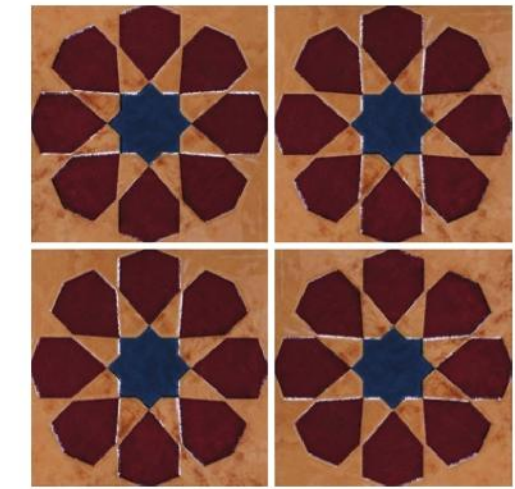

FUN 610C
PC 05