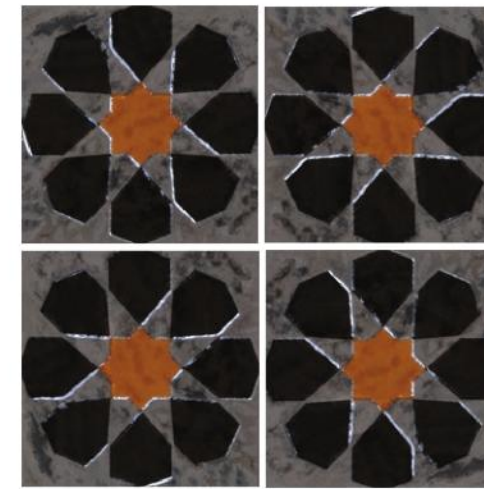

Available in 6" X 6" and suitable for interior walls.

FUN 610A / FUN 610B

FUN 610D / FUN 610E

FUN 610C / FUN 610G

BEAUTIFY YOUR SPACE

FUN Single Pattern

SIZE _____

610 A	610 F	148 X 148mm 14.8 X 14.8cm
610 B	610 G	
610 C		
610 D		
610 E		

Thickness
9mm

FEATURES _____

Suitable for Wall Area

Handcrafted Design

Suitable for Internal usage
for all spaces

Additional Third Firing
for special decoration.

One Pattern Design

Suitable for all types
of wet & dry Areas.