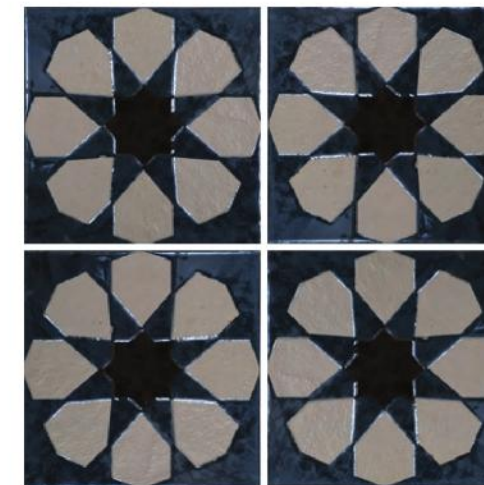

FUN 610D
PC 05