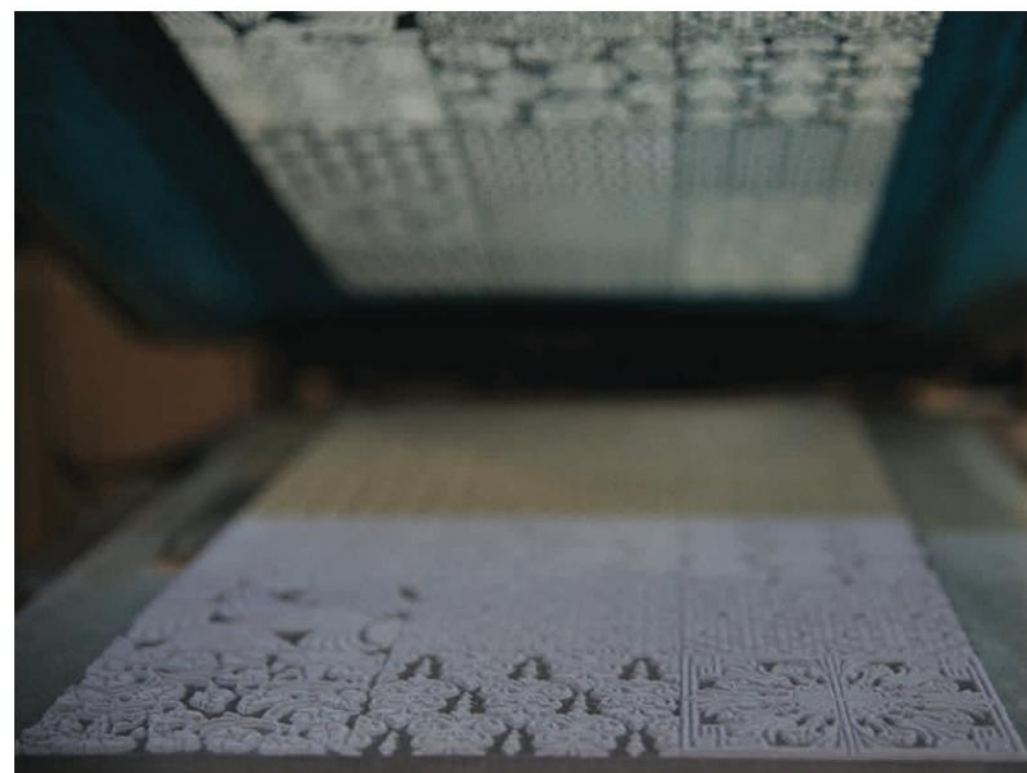

INDEX

Collections

LA DOLCE VITA

Italian Collection

RETRO

Classic Collection

GLAMOUR

Metallic Collection

AQUAFORTE

Artisan Collection

RAKU

Exotic Collection

ANTICO

Ancient Collection

VRIDA®

VRIDA is a brand that is synonymous with premium handcrafted ceramic decors. Each product is the result of the vast wealth of knowledge and manufacturing expertise of our company and the people we work with.

The most suitable procedure is chosen to create these collections on a case-by-case basis. Most work is done by hand, using various techniques like screen printing, sandblasting, stenciling, bulb glazing & hand painting for each specific design detail. The end result is a product that is high quality, superbly original, and handmade. The perfect combination of time-honored, refined techniques of traditional craft decoration with modern industrial processes using the best materials sourced from around the globe.

The search for new harmonies and aesthetic balances.

VRIDA is the answer to those in the search for alternative aesthetic solutions to commercially mass-produced ceramics. The products stand out for their strong originality and represent an interesting study of details and interpretation of contemporary trends.