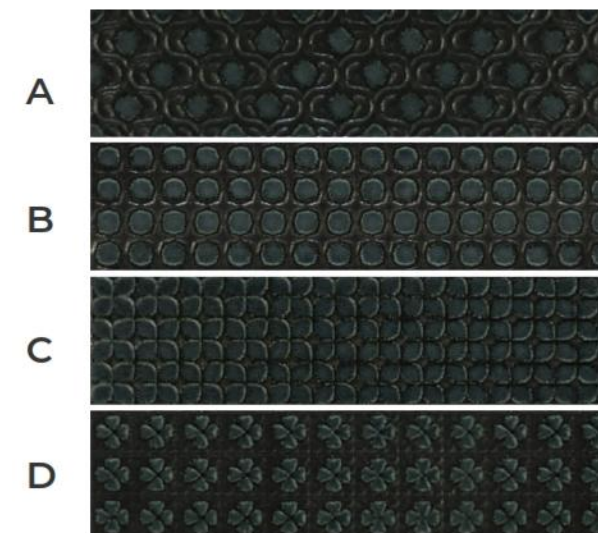

FEATURES

Suitable for Wall Area

Suitable for dry areas and an area with no direct contact with water.

Suitable for Internal usage for all spaces

Random Crackle effect with Suitable color variations

Four patterns design or mix & match of 2 or more, each pattern can be ordered individually.

Color variation for authentic effect

XB 12301
PC 06

XB 12304
PC 06

XB 12471
PC 06

XB 12604
PC 06

XB 12104
PC 06

XB 12501
PC 06

XB 12301, XB 12471, XB 12104 / A