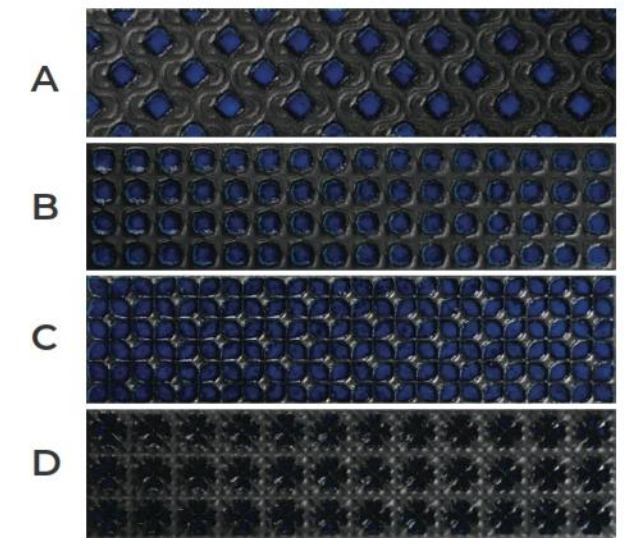

TRENDSETTING PREMIUM COLLECTION

BEAUTIFY YOUR SPACE

KAIRO

4 Random Mix Patterns

SIZE

XB 12301
 XB 12304
 XB 12471
 XB 12604
 XB 12104
 XB 12501

297 X 72mm
29.7 X 7.2cm

Thickness
9mm

FEATURES

Suitable for Wall Area

Suitable for dry areas and an area with no direct contact with water.

Suitable for Internal usage for all spaces

Random Crackle effect with Suitable color variations

Four patterns design or mix & match of 2 or more, each pattern can be ordered individually.

Color variation for authentic effect

XB 12301
PC 06

XB 12304
PC 06

XB 12471
PC 06

XB 12604
PC 06

XB 12104
PC 06

XB 12501
PC 06

XB 12301, XB 12471, XB 12104 / A