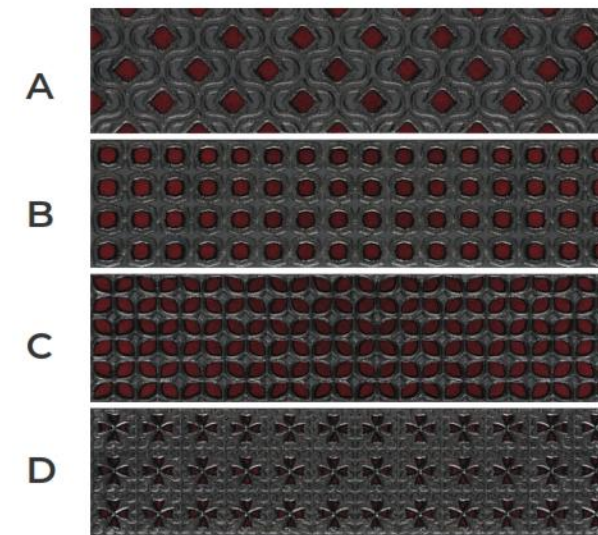

TRENDSETTING PREMIUM COLLECTION

BEAUTIFY YOUR SPACE

KAIRO

4 Random Mix Patterns

SIZE

XB 12301
 XB 12304
 XB 12471
 XB 12604
 XB 12104
 XB 12501

297 X 72mm
29.7 X 7.2cm

Thickness
9mm

FEATURES

Suitable for Wall Area

Suitable for dry areas and an area with no direct contact with water.

Suitable for Internal usage for all spaces

Random Crackle effect with Suitable color variations

Four patterns design or mix & match of 2 or more, each pattern can be ordered individually.

Color variation for authentic effect

XB 12301
PC 06

XB 12304
PC 06

XB 12471
PC 06

XB 12604
PC 06

XB 12104
PC 06

XB 12501
PC 06

XB 12301, XB 12471, XB 12104 / A