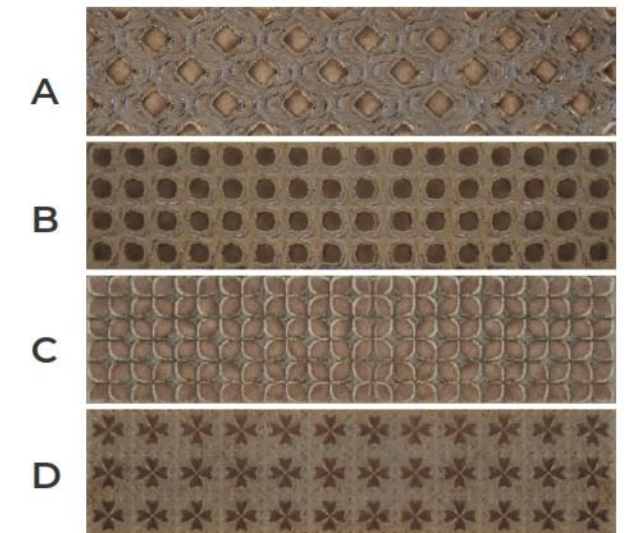

FEATURES

Suitable for Wall Area

Suitable for dry areas and an area with no direct contact with water.

Suitable for Internal usage for all spaces

Random Crackle effect with Suitable color variations

Four patterns design or mix & match of 2 or more, each pattern can be ordered individually.

Color variation for authentic effect

XB 12301
PC 06

XB 12304
PC 06

XB 12471
PC 06

XB 12604
PC 06

XB 12104
PC 06

XB 12501
PC 06

XB 12301, XB 12471, XB 12104 / A