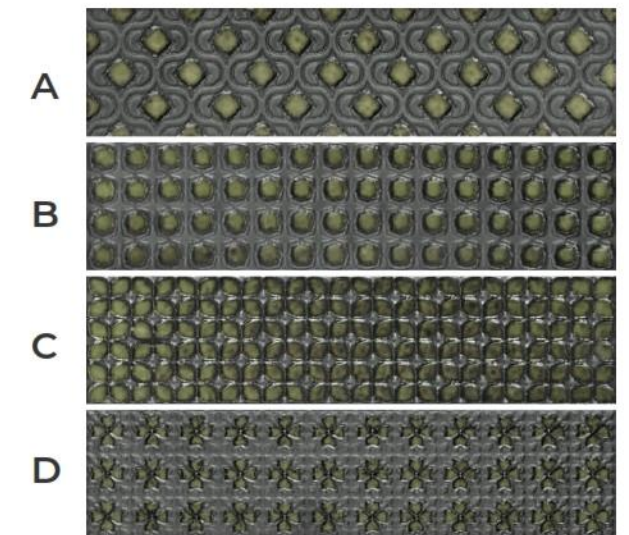

FEATURES

Suitable for Wall Area

Suitable for dry areas and an area with no direct contact with water.

Suitable for Internal usage for all spaces

Random Crackle effect with Suitable color variations

Four patterns design or mix & match of 2 or more, each pattern can be ordered individually.

Color variation for authentic effect

XB 12301
PC 06

XB 12304
PC 06

XB 12471
PC 06

XB 12604
PC 06

XB 12104
PC 06

XB 12501
PC 06

XB 12301, XB 12471, XB 12104 / A