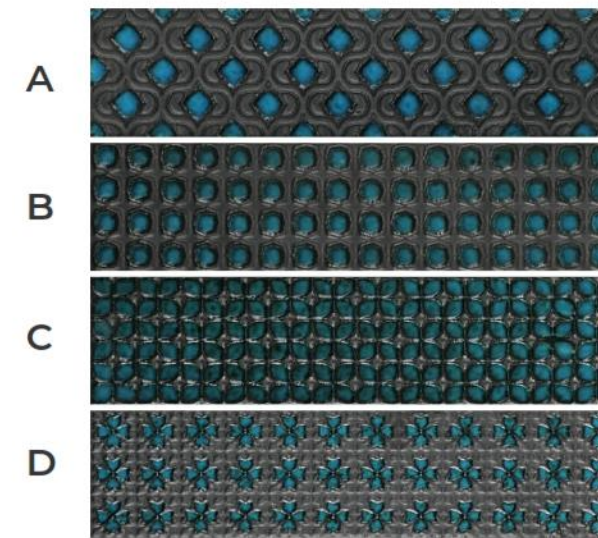

TRENDSETTING PREMIUM COLLECTION

BEAUTIFY YOUR SPACE

KAIRO

4 Random Mix Patterns

SIZE

XB 12301
 XB 12304
 XB 12471
 XB 12604
 XB 12104
 XB 12501

297 X 72mm
29.7 X 7.2cm

Thickness
9mm

FEATURES

Suitable for Wall Area

Suitable for dry areas and an area with no direct contact with water.

Suitable for Internal usage for all spaces

Random Crackle effect with Suitable color variations

Four patterns design or mix & match of 2 or more, each pattern can be ordered individually.

Color variation for authentic effect

XB 12301
PC 06

XB 12304
PC 06

XB 12471
PC 06

XB 12604
PC 06

XB 12104
PC 06

XB 12501
PC 06

XB 12301, XB 12471, XB 12104 / A