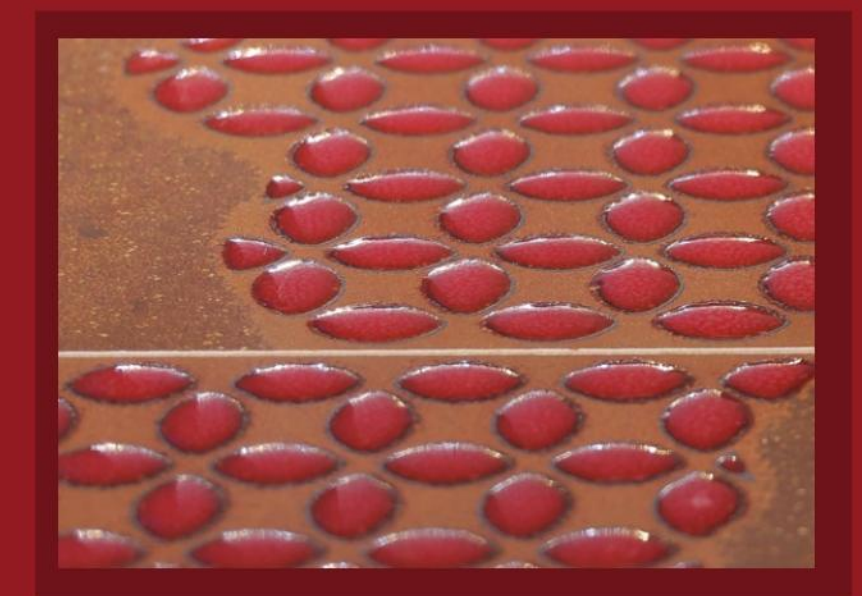

LOL

4 Random Patterns

Lights, material, and design. A project that starts with precious effects and dazzling colors; Classic but modern & timeless.

Available in 6'X6" size, suitable for interior wall.

XS-66221