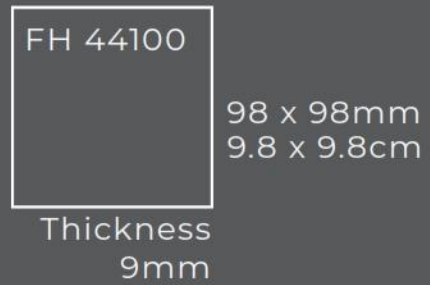

FH 44100

BEAUTIFY YOUR SPACE

MAIOLICA

6 Random Patterns

SIZE

FEATURES

Suitable for Wall Area

Suitable for Floor Area