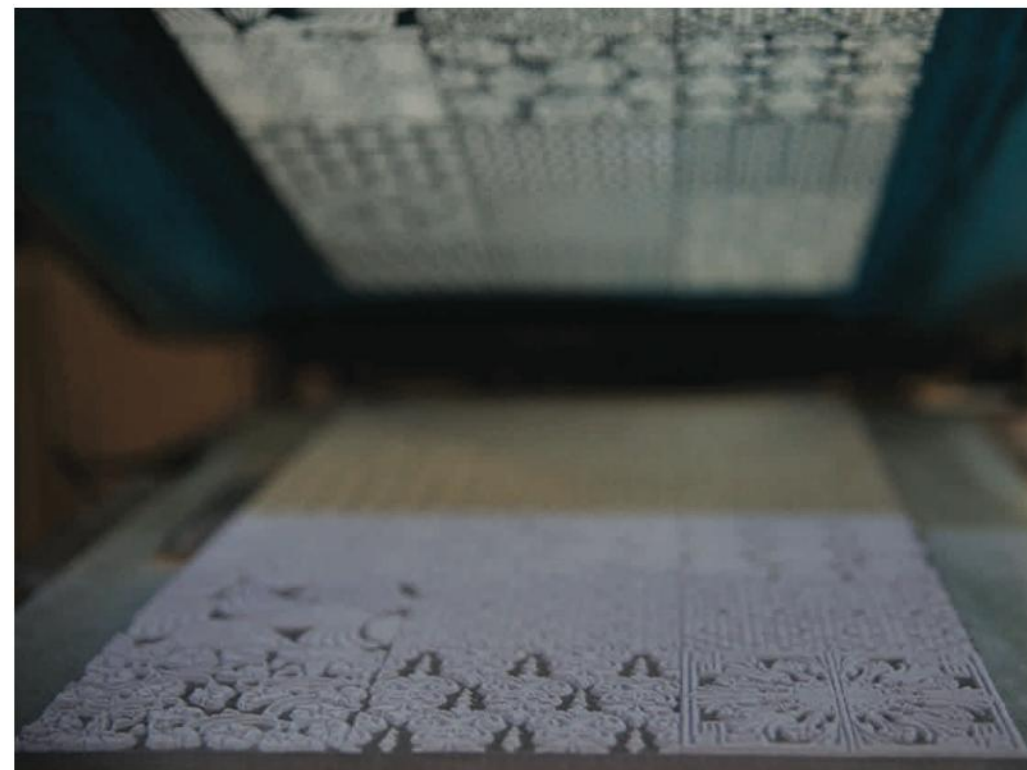

INDEX

Collections

LA DOLCE VITA

Italian Collection

RETRO

Classic Collection

GLAMOUR

Metallic Collection

AQUAFORTE

Artisan Collection

RAKU

Exotic Collection

ANTICO

Ancient Collection

VRIDA®

VRIDA is a brand that is synonymous with premium handcrafted ceramic decors. Each product is the result of the vast wealth of knowledge and manufacturing expertise of our company and the people we work with.

The most suitable procedure is chosen to create these collections on a case-by-case basis. Most work is done by hand, using various techniques like screen printing, sandblasting, stenciling, bulb glazing & hand painting for each specific design detail. The end result is a product that is high quality, superbly original, and handmade. The perfect combination of time-honored, refined techniques of traditional craft decoration with modern industrial processes using the best materials sourced from around the globe.

The search for new harmonies and aesthetic balances.

VRIDA is the answer to those in the search for alternative aesthetic solutions to commercially mass-produced ceramics. The products stand out for their strong originality and represent an interesting study of details and interpretation of contemporary trends.