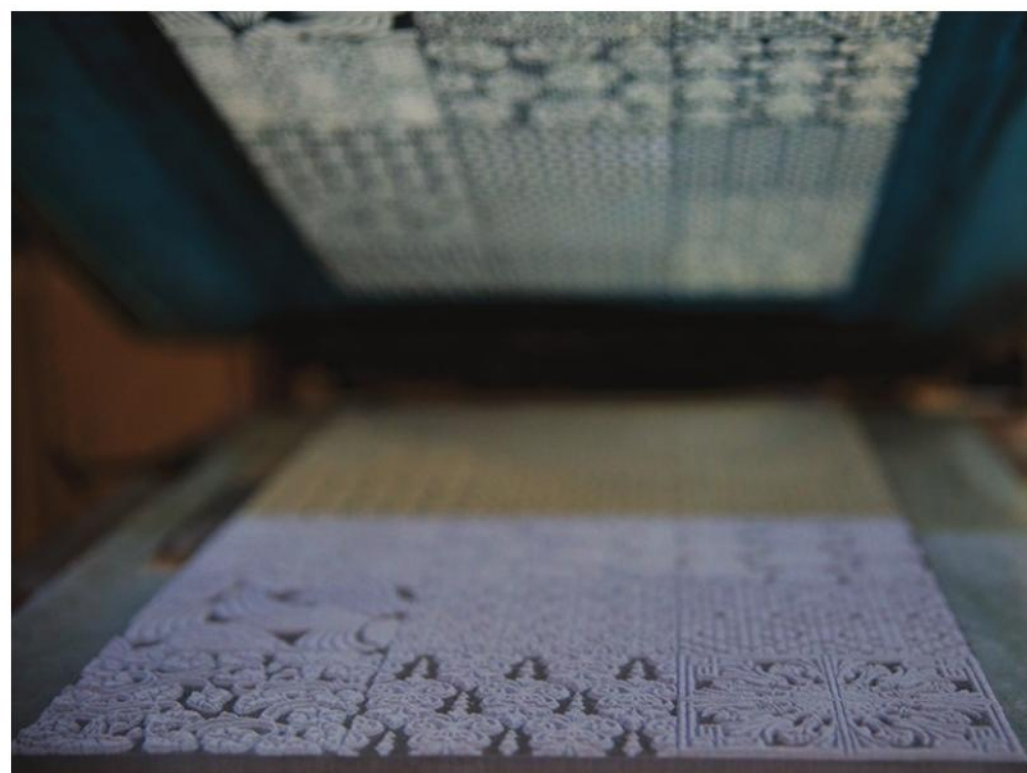

INDEX

Collections

LA DOLCE VITA

Italian Collection

RETRO

Classic Collection

GLAMOUR

Metallic Collection

AQUAFORTE

Artisan Collection

RAKU

Exotic Collection

ANTICO

Ancient Collection

VRIDA®

VRIDA is a brand that is synonymous with premium handcrafted ceramic decors. Each product is the result of the vast wealth of knowledge and manufacturing expertise of our company and the people we work with.

The most suitable procedure is chosen to create these collections on a case-by-case basis. Most work is done by hand, using various techniques like screen printing, sandblasting, stenciling, bulb glazing & hand painting for each specific design detail. The end result is a product that is high quality, superbly original, and handmade. The perfect combination of time-honored, refined techniques of traditional craft decoration with modern industrial processes using the best materials sourced from around the globe.

The search for new harmonies and aesthetic balances.

VRIDA is the answer to those in the search for alternative aesthetic solutions to commercially mass-produced ceramics. The products stand out for their strong originality and represent an interesting study of details and interpretation of contemporary trends.