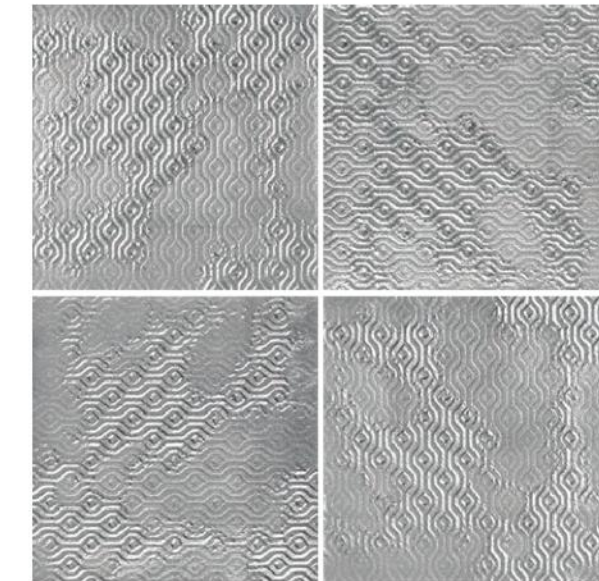

MX 22 A/SILVER
PC 11