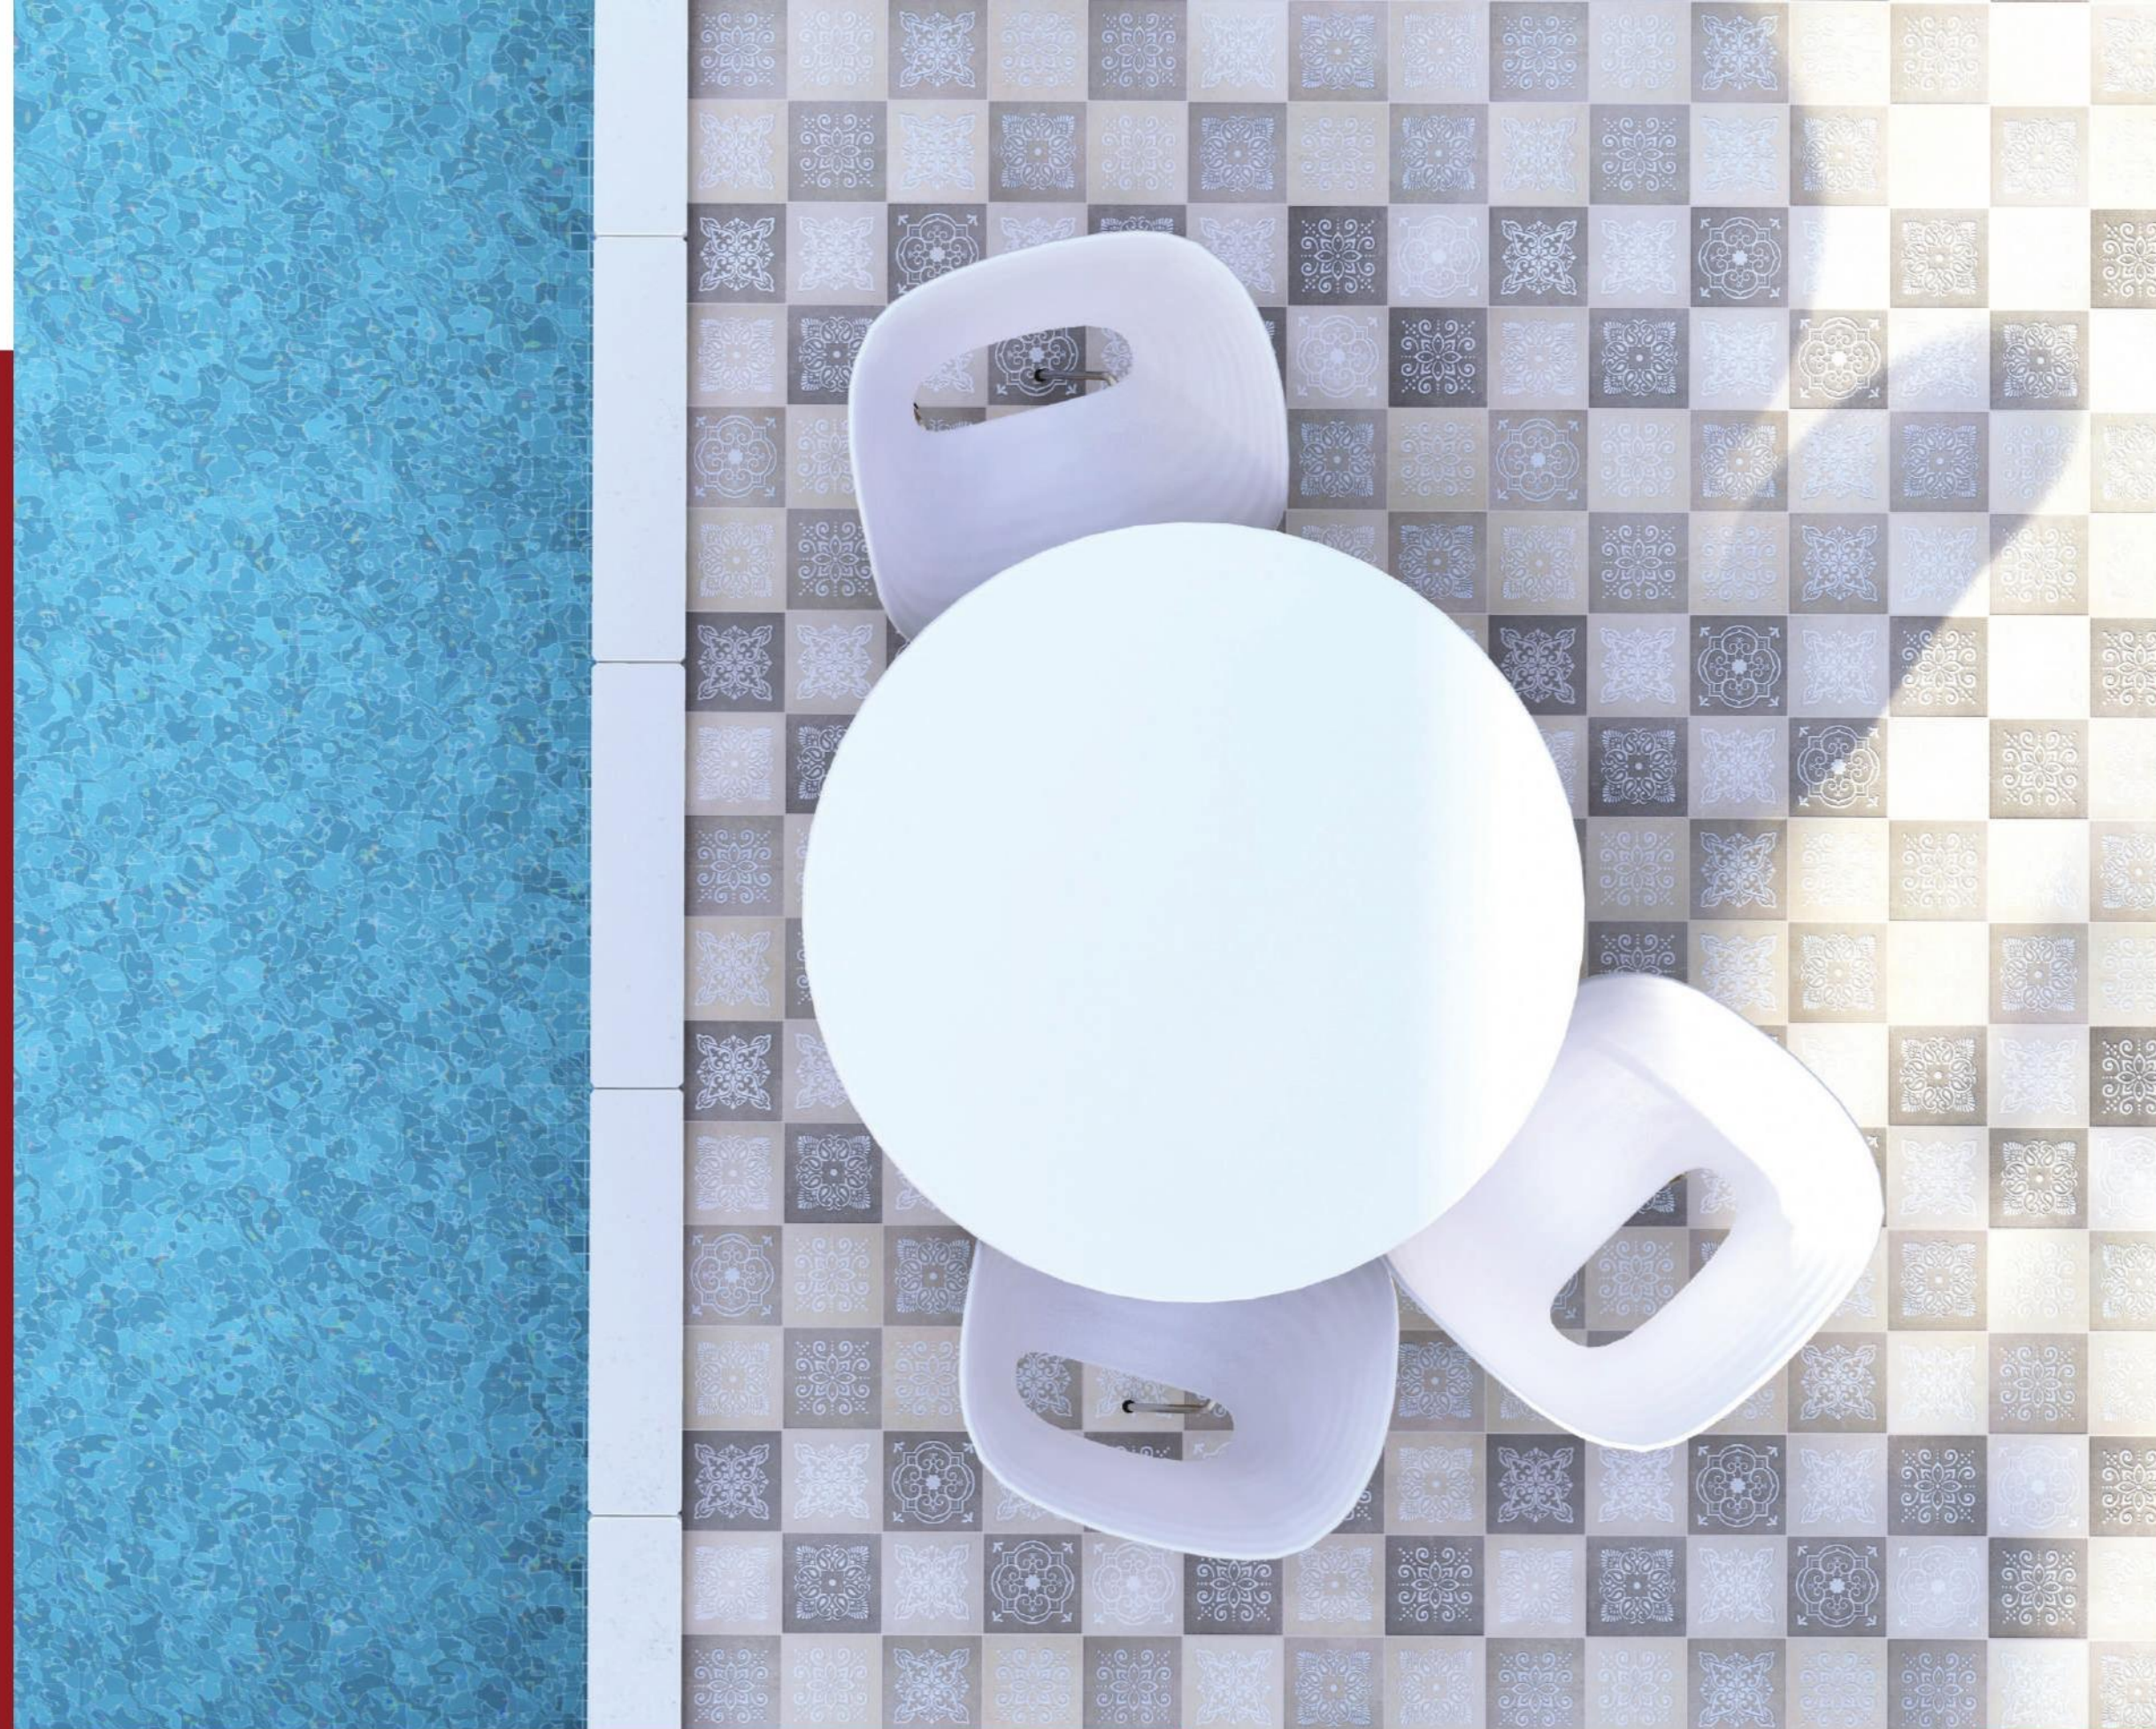

RIVIERA

4 Random Patterns

Whether it is mixing multiple patterns in space or utilizing a single pattern repetition, everyone is free to experience which tone is the field and which one is negative.

The collection is made up of sixteen pieces that can be used independently, a random mix of 4 patterns with respective bases or all mixed together. This maximizes the possibilities for the designer, who can create heterogeneous surfaces, ranging from simple yet thoughtful solutions to more complex, elaborate outcomes on Beige, Nero, Grigio, and Taupe base tiles. White silk glazed geometry that emerges evoking everything that is modern with traces of a stratified past.

FH 2245