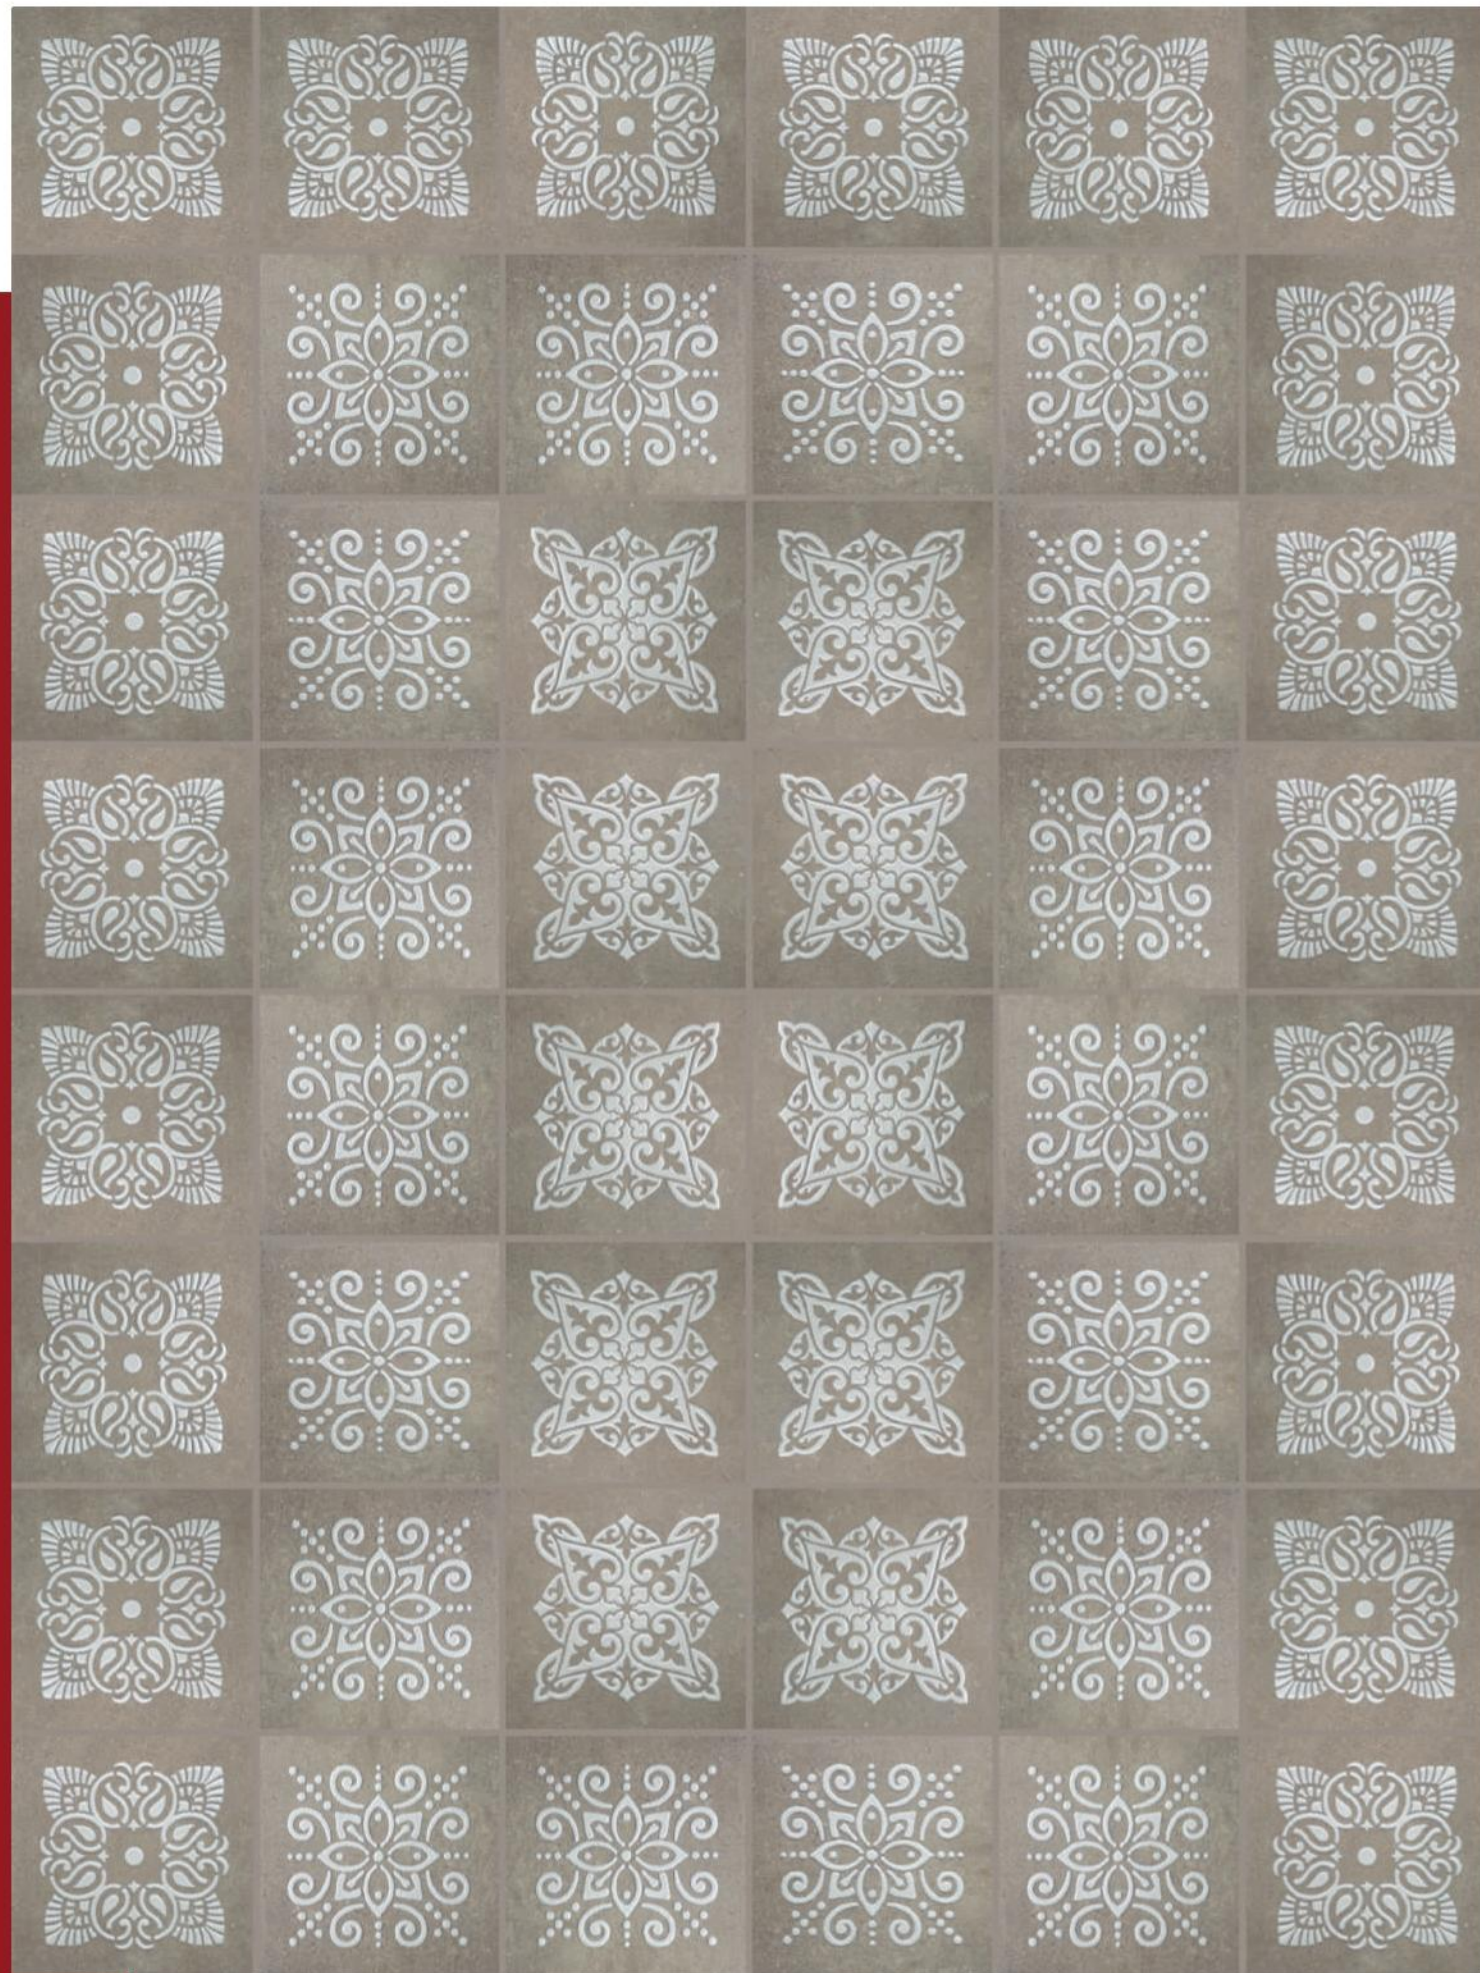

FH 2245 / GRIGIO