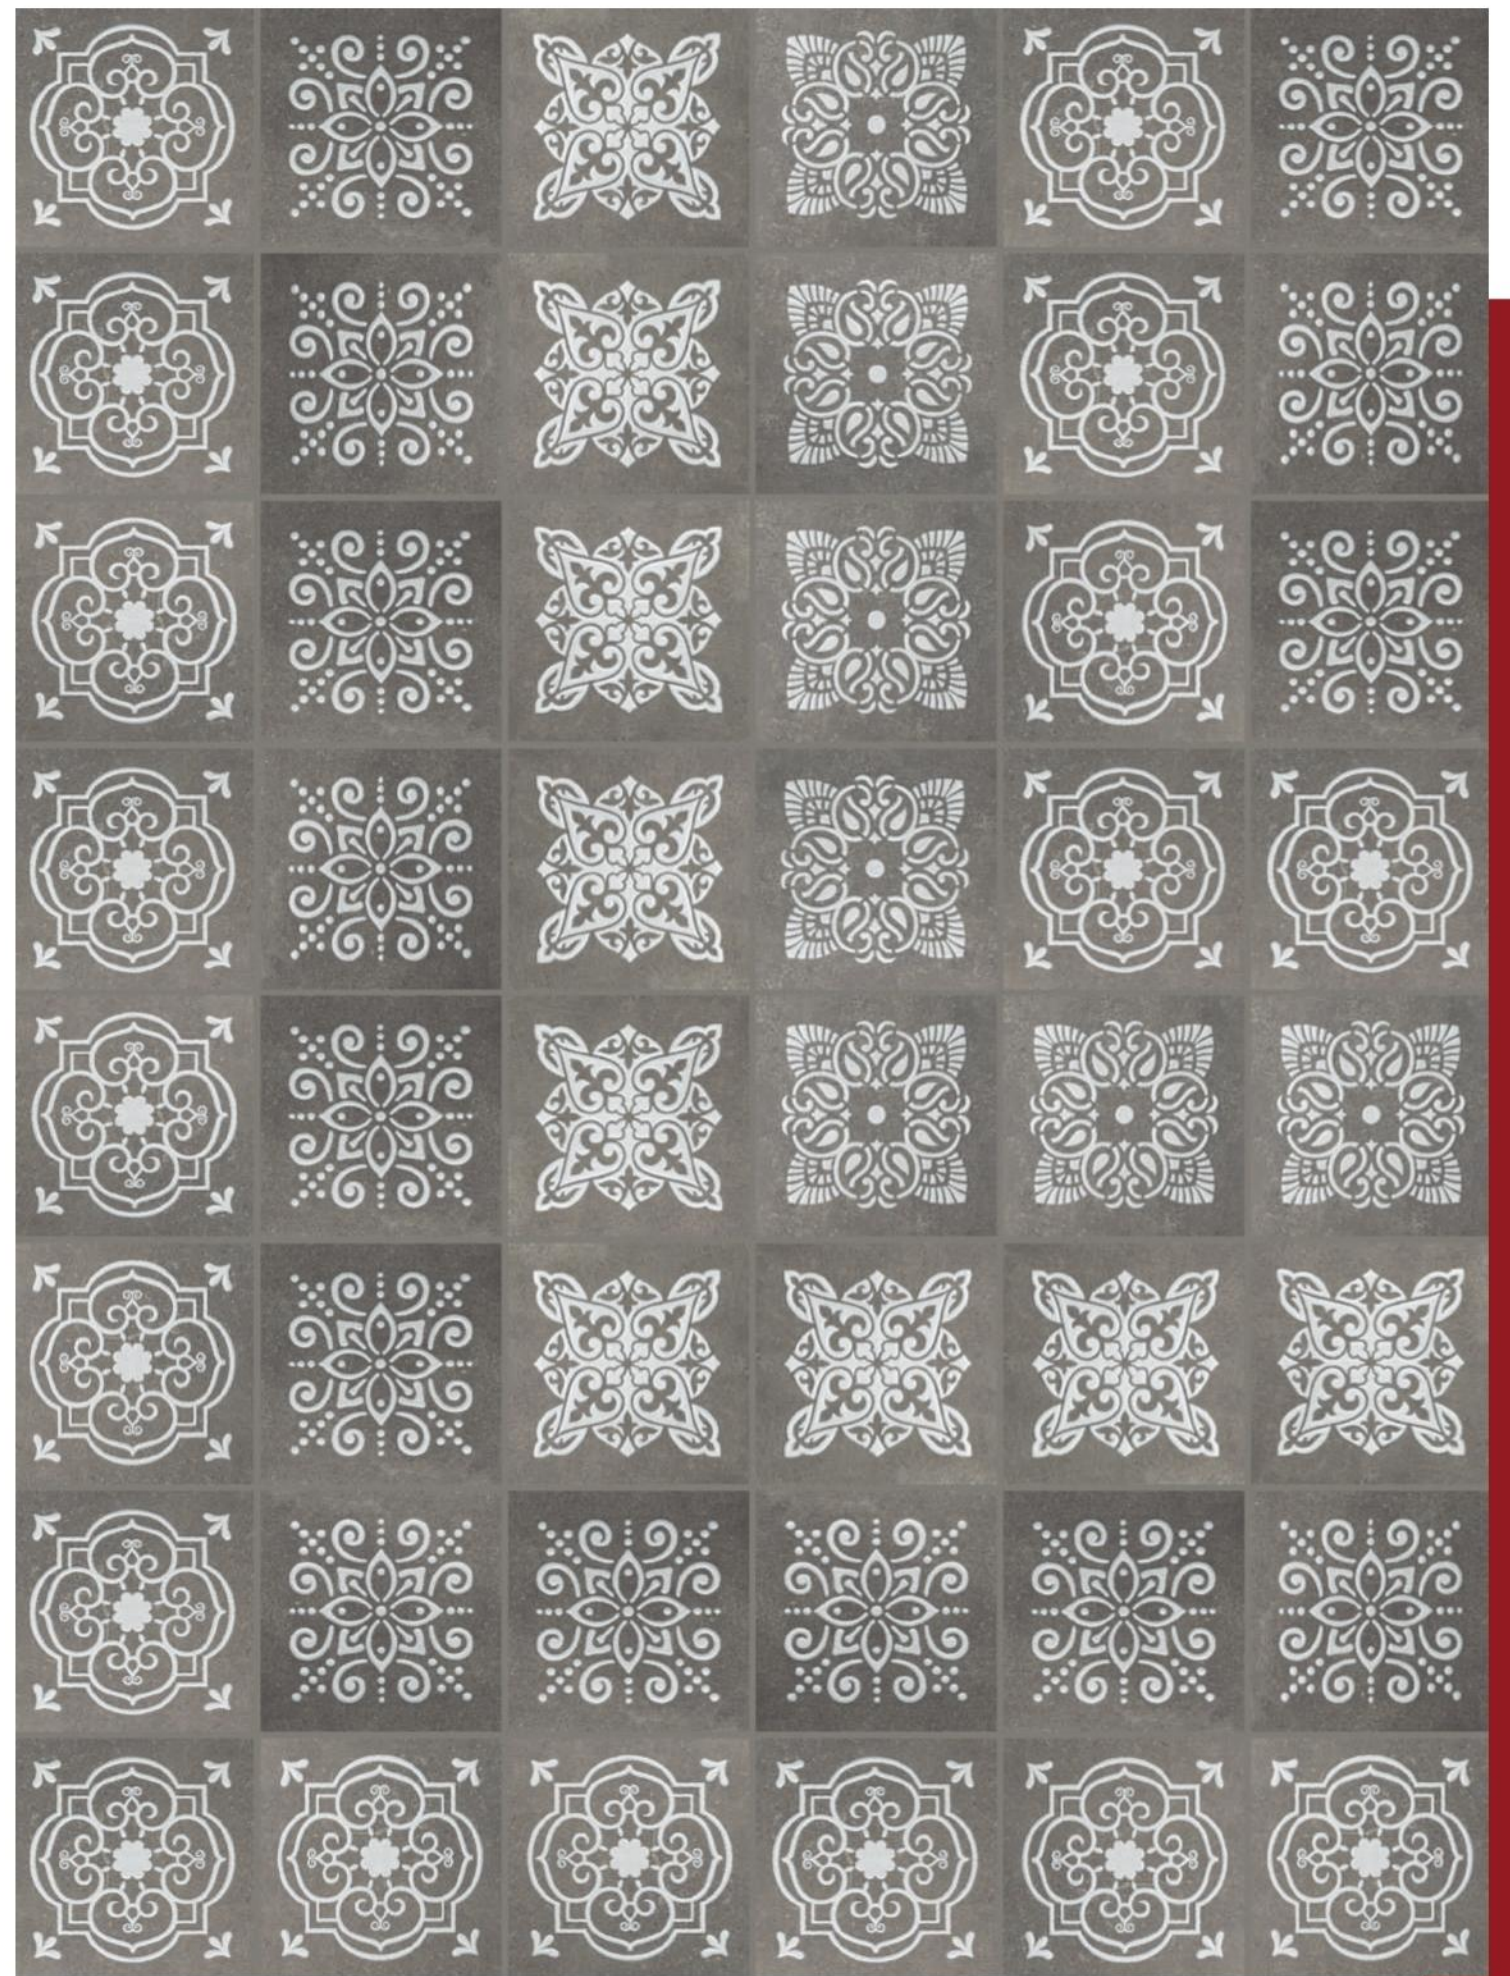

FH 2245 / NERO