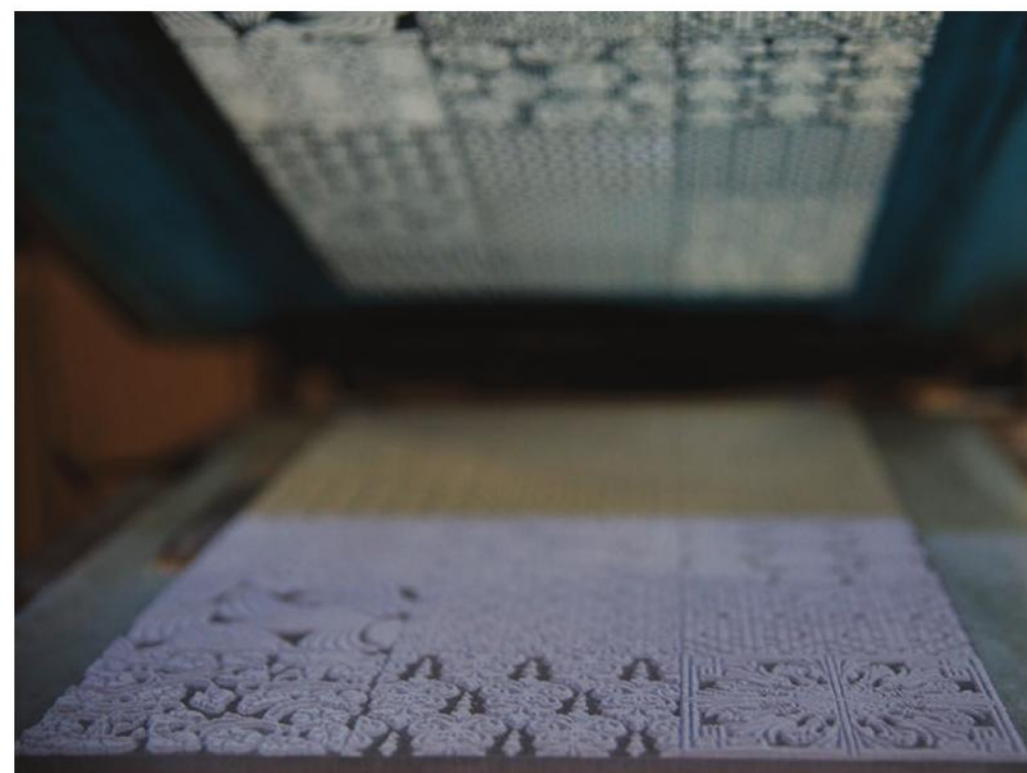

INDEX

Collections

LA DOLCE VITA

Italian Collection

RETRO

Classic Collection

GLAMOUR

Metallic Collection

AQUAFORTE

Artisan Collection

RAKU

Exotic Collection

ANTICO

Ancient Collection

VRIDA®

VRIDA is a brand that is synonymous with premium handcrafted ceramic decors. Each product is the result of the vast wealth of knowledge and manufacturing expertise of our company and the people we work with.

The most suitable procedure is chosen to create these collections on a case-by-case basis. Most work is done by hand, using various techniques like screen printing, sandblasting, stenciling, bulb glazing & hand painting for each specific design detail. The end result is a product that is high quality, superbly original, and handmade. The perfect combination of time-honored, refined techniques of traditional craft decoration with modern industrial processes using the best materials sourced from around the globe.

The search for new harmonies and aesthetic balances.

VRIDA is the answer to those in the search for alternative aesthetic solutions to commercially mass-produced ceramics. The products stand out for their strong originality and represent an interesting study of details and interpretation of contemporary trends.