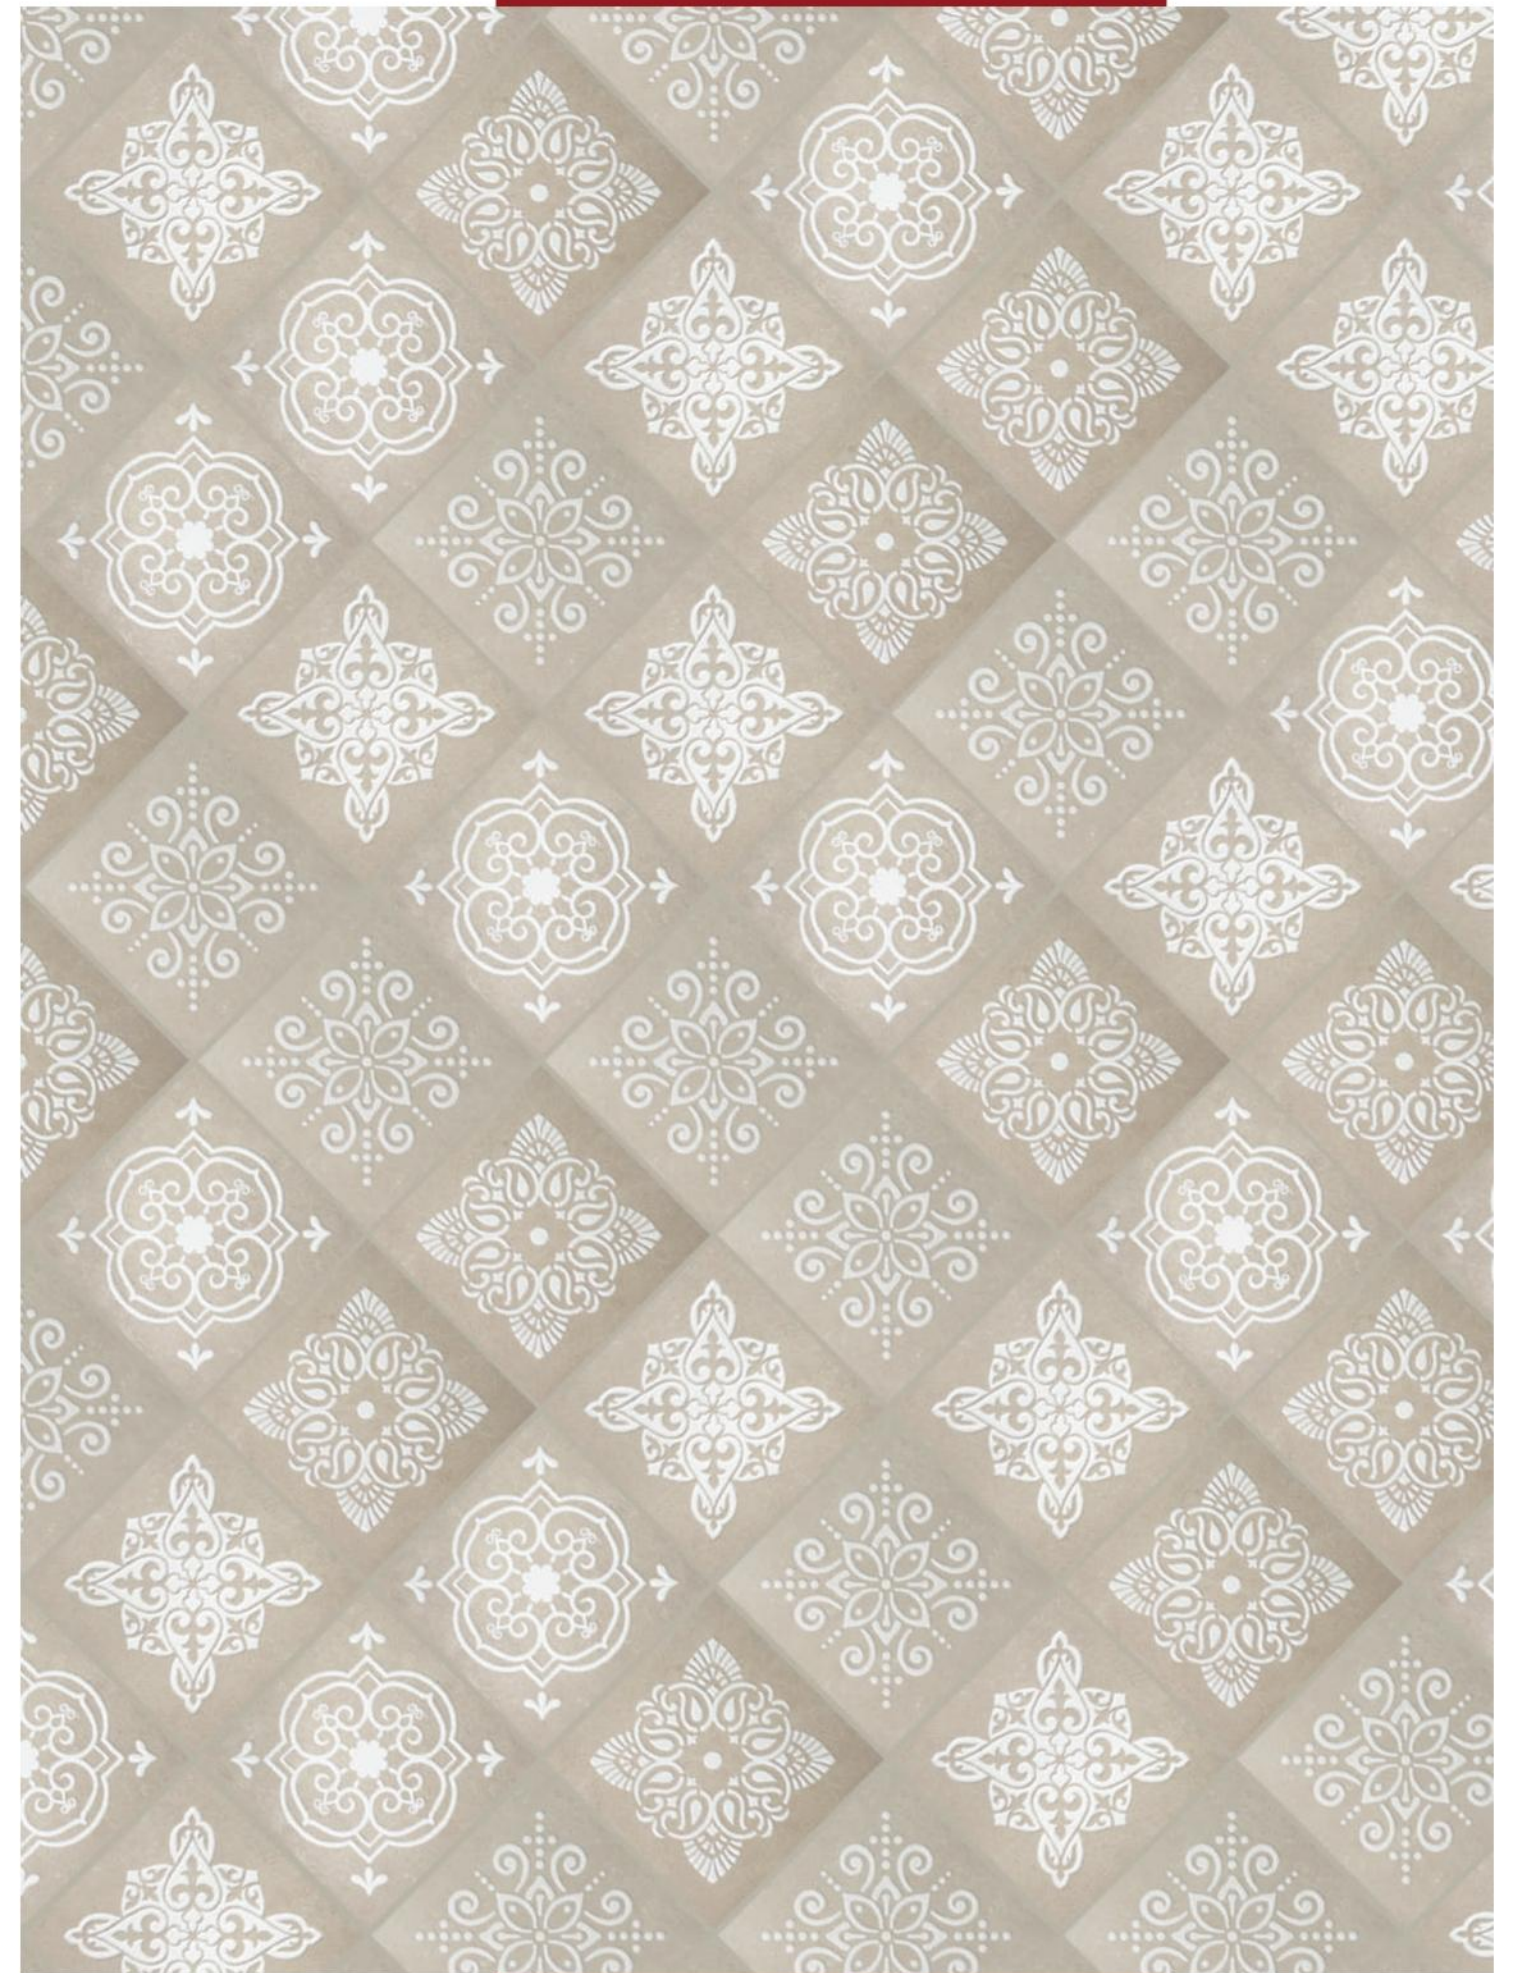

FH 2245 / TAUPE