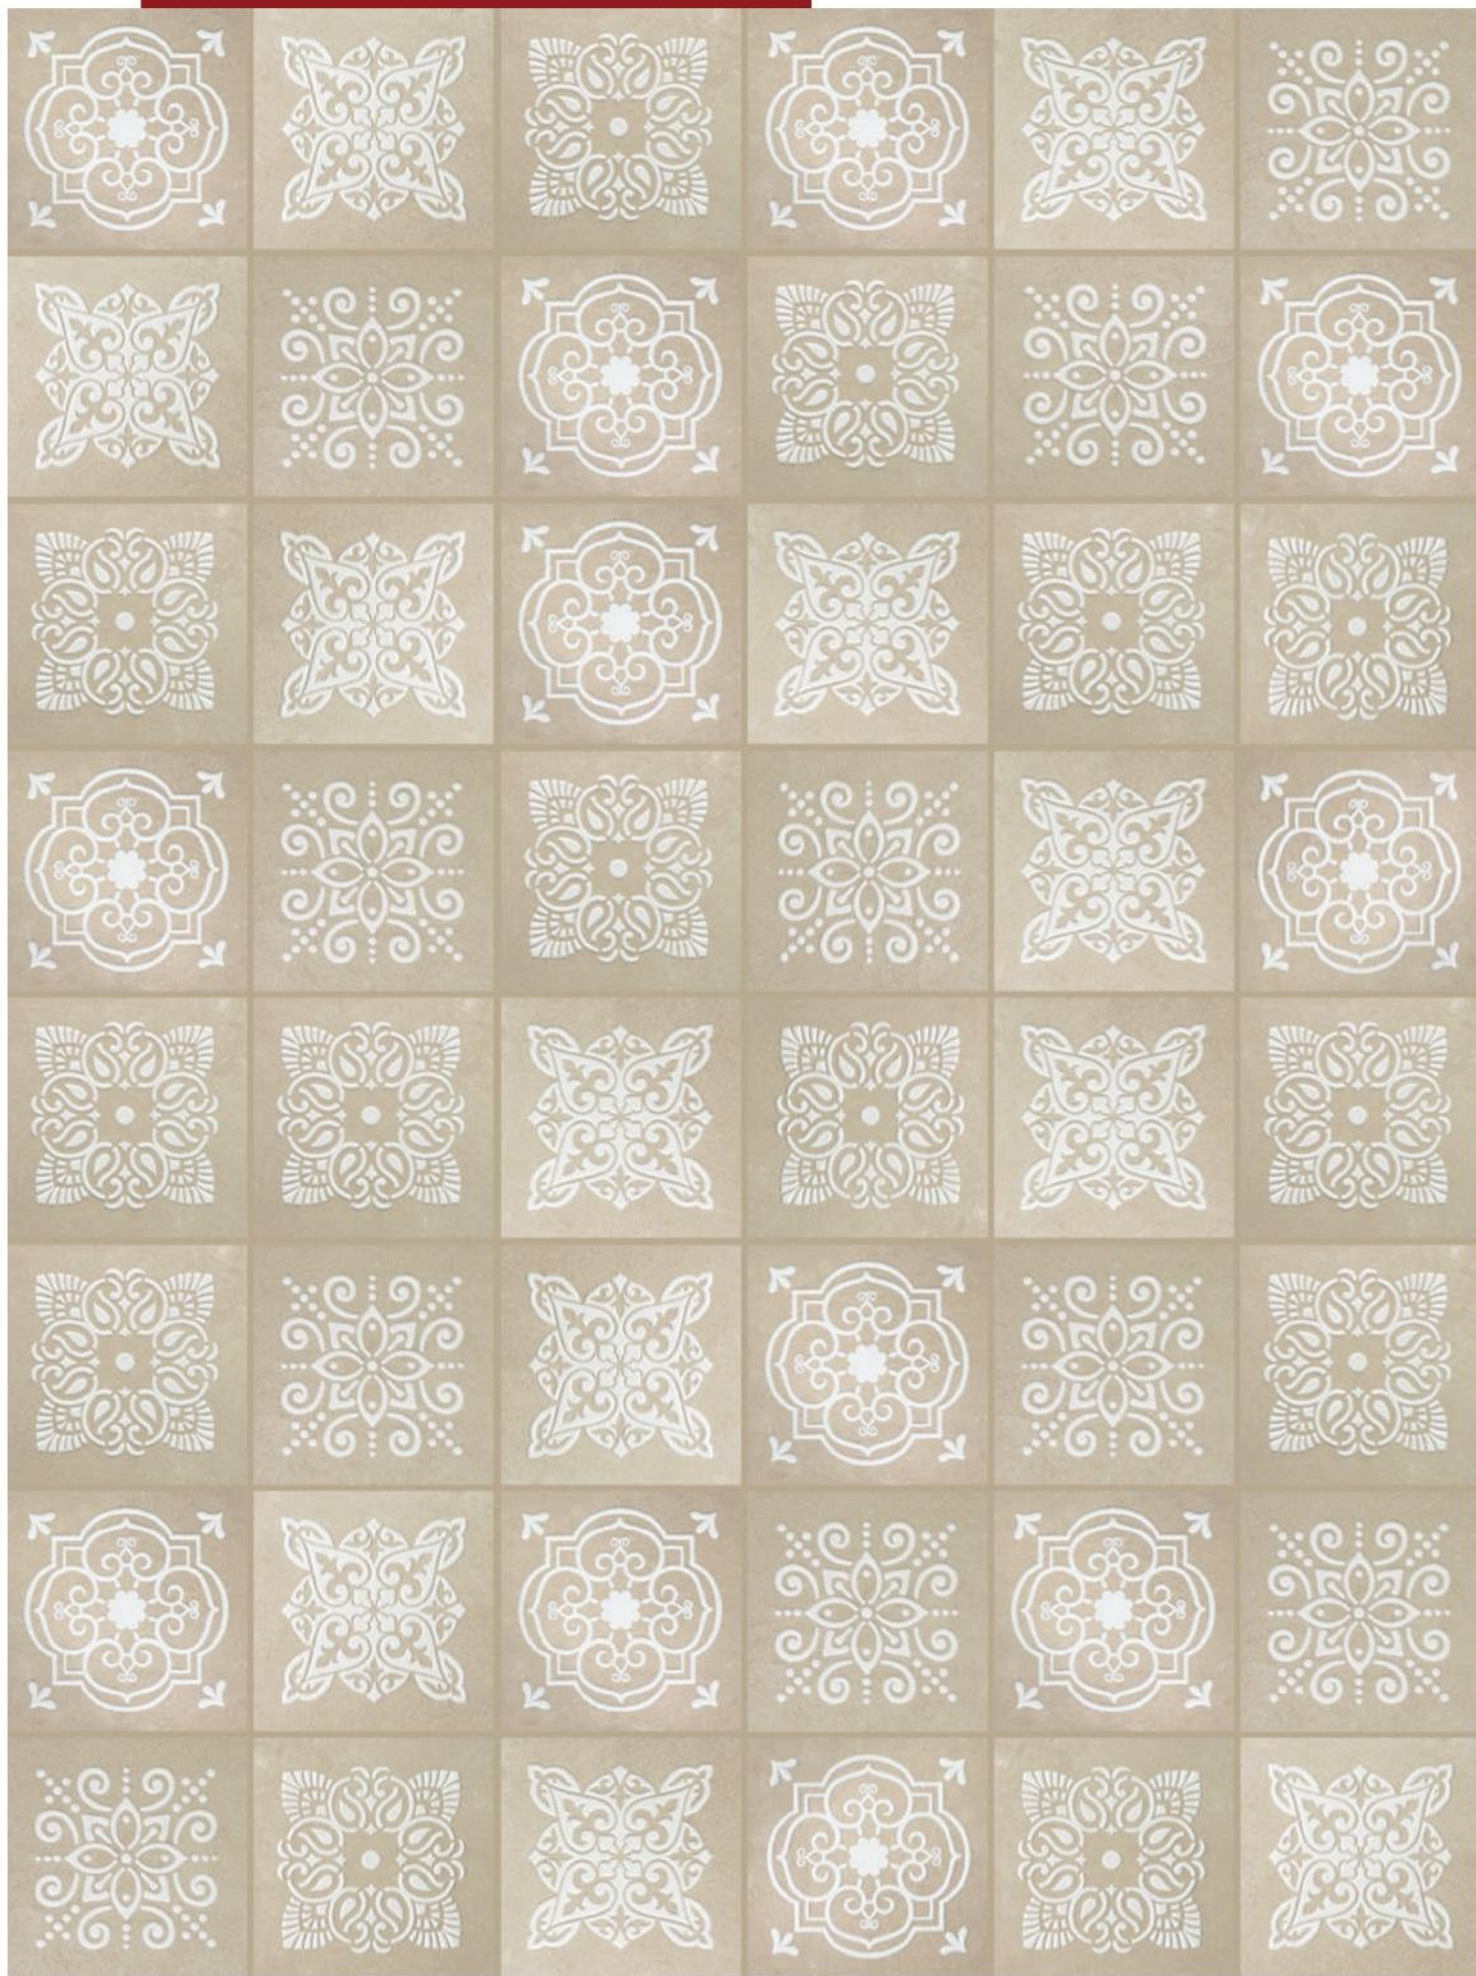

FH 2245 / BEIGE