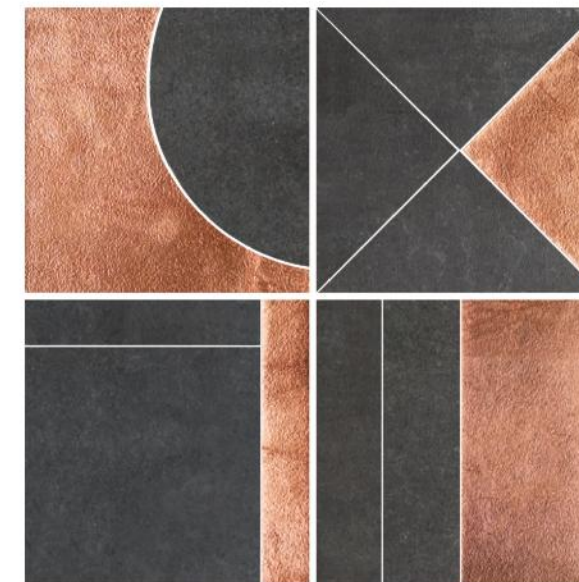

### FEATURES

Suitable for Wall Area

Decorated with precious metals

Suitable for Internal usage  
for all spaces

Handcrafted Design

Random Patterns Mix

Suitable for dry areas and an  
area with no direct contact  
with water

**MX 2251/GOLD**  
PC 11

**MX 2252/SILVER**  
PC 11

**MX 2253/COPPER**  
PC 11