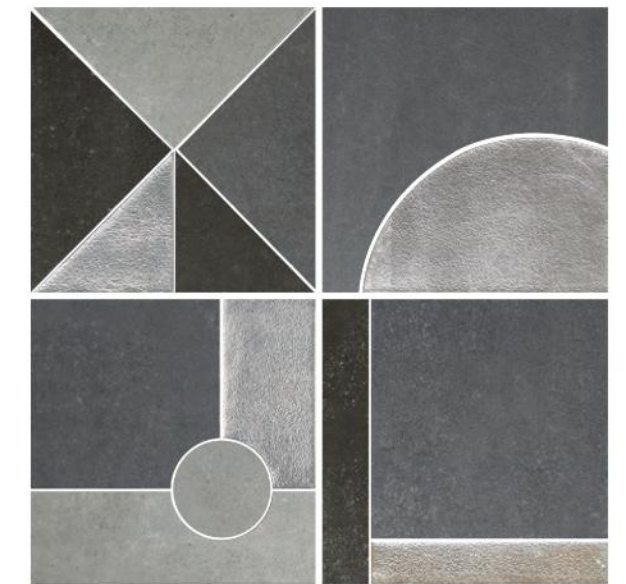

### FEATURES

Suitable for Wall Area

Decorated with precious metals

Suitable for Internal usage  
for all spaces

Handcrafted Design

Random Patterns Mix

Suitable for dry areas and an  
area with no direct contact  
with water

**MX 2251/GOLD**  
PC 11

**MX 2252/SILVER**  
PC 11

**MX 2253/COPPER**  
PC 11