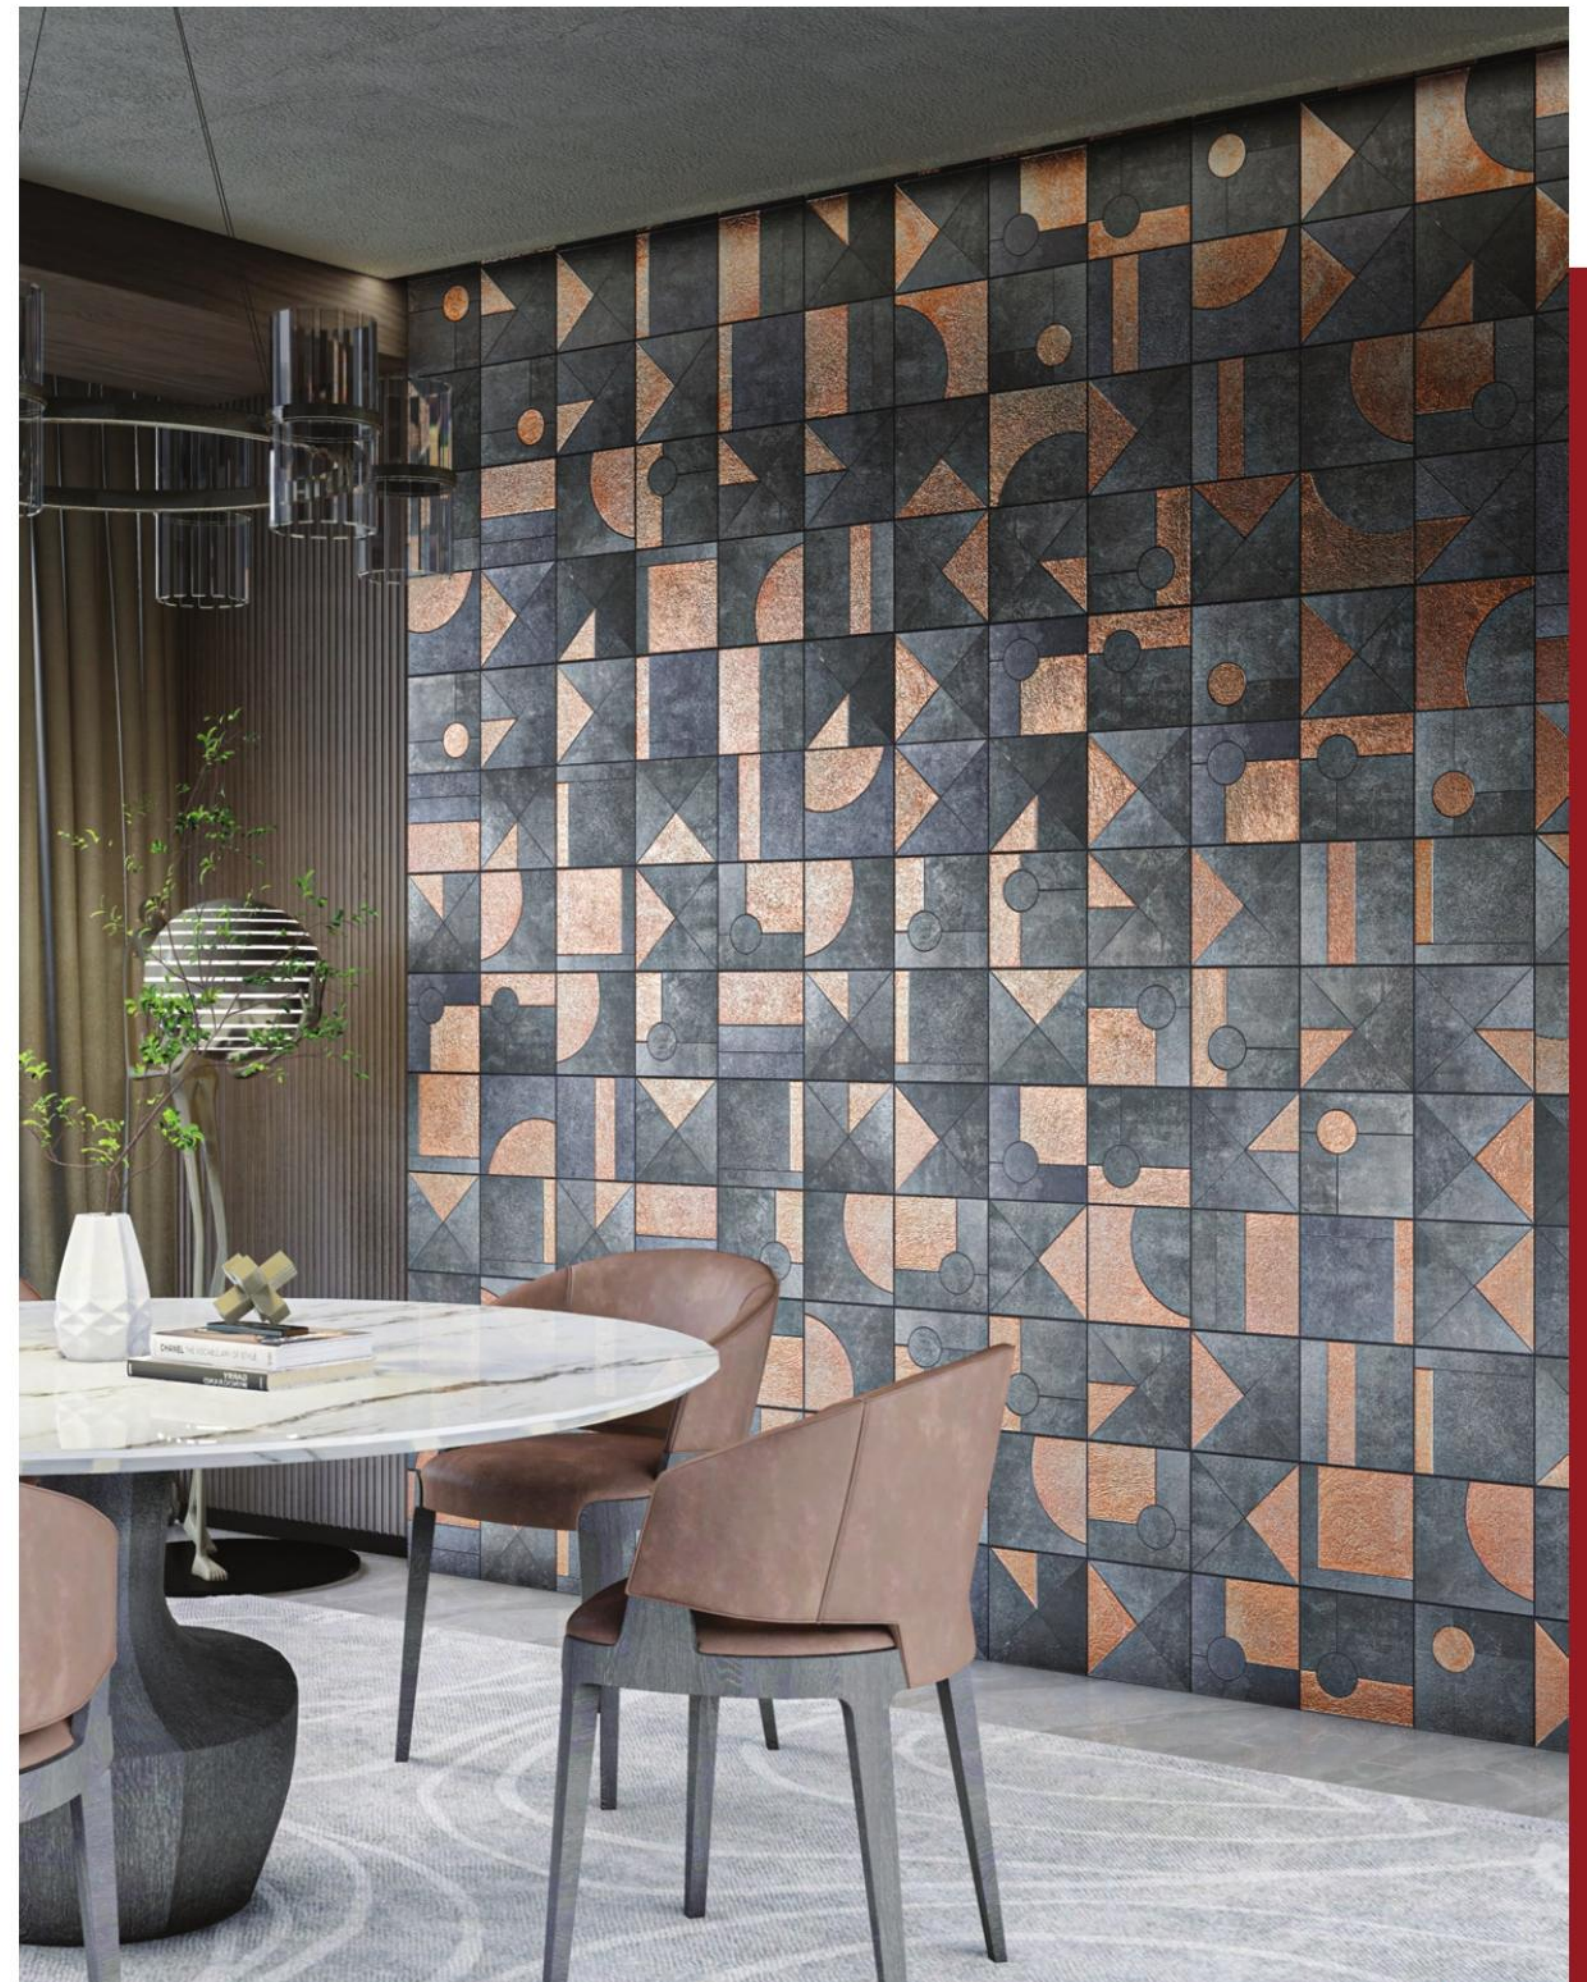

Luxury wall decors - sheer beauty...

Available in 8" X 8" and suitable for interior walls.

MX 2251/GOLD

MX 2251/GOLD

MX 2253/COPPER