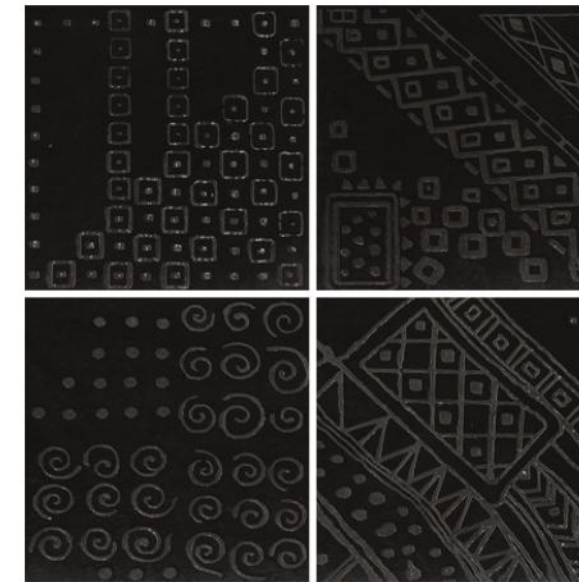

BEAUTIFY YOUR SPACE

TWINKLER

Random Mix Pattern

SIZE

XX 6601
XX 6602
XX 6603

148 X 148mm
14.8 X 14.8cm

Thickness
9mm

FEATURES

Suitable for Wall Area

Decorated with precious metals

Suitable for Internal usage
for all spaces

Additional Third Firing
for special decoration.

Random Patterns Mix

Suitable for dry areas and an
area with no direct contact
with water

XX 6601
PC 09