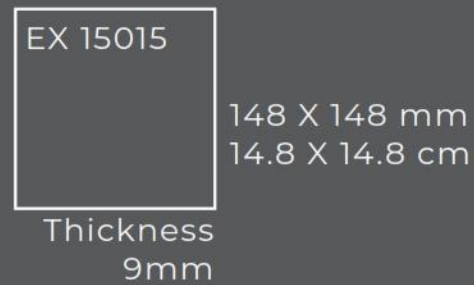

TRENDSETTING PREMIUM COLLECTION

BEAUTIFY YOUR SPACE

VIVID

4 Random Patterns

SIZE

FEATURES

Suitable for Wall Area

Handcrafted Design