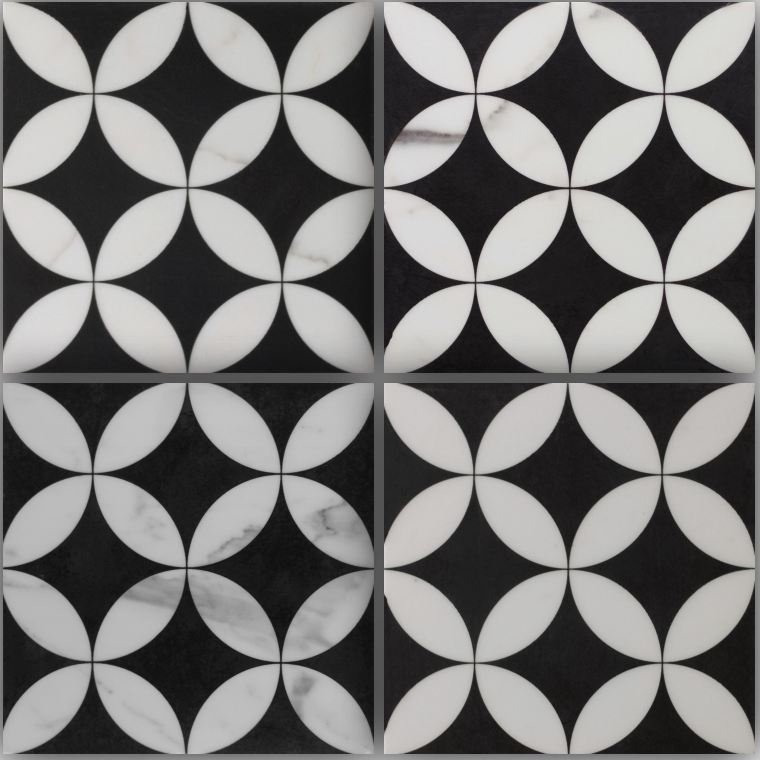

PATTERN

BEAUTIFYING SPACES

www.vrida.com

VRIDA[®]

HANDCRAFTED DESIGNER TILES

HL 2206

SIZE - 197X197mm

PC 08