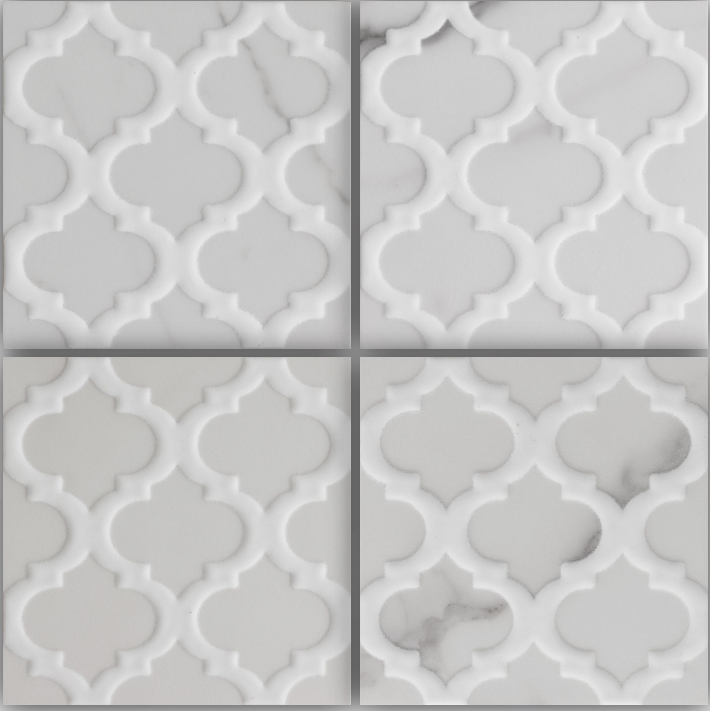

HL 1075

SIZE -148x148mm

PC 04

La Dolce Vita Collection

IMAGE

- WALL
- FLOOR
- WET AREA
- INTERIOR
- THIRD FIRING
- PATTERN

FH 66223

SIZE -148x148mm