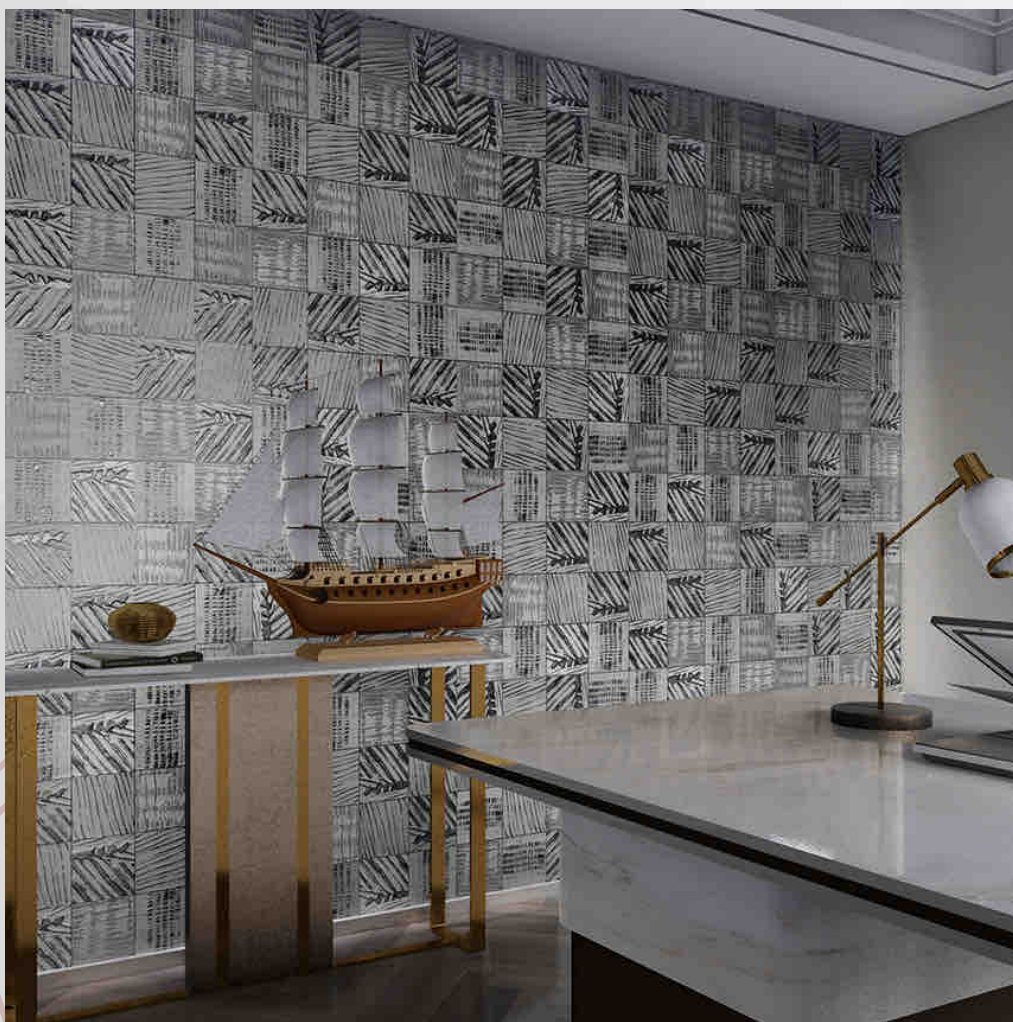

**EX - 1001**

**SIZE -148x148mm**

PC 07

*Glamour* Collection

WAVE

WALL

DRY AREA

INTERIOR