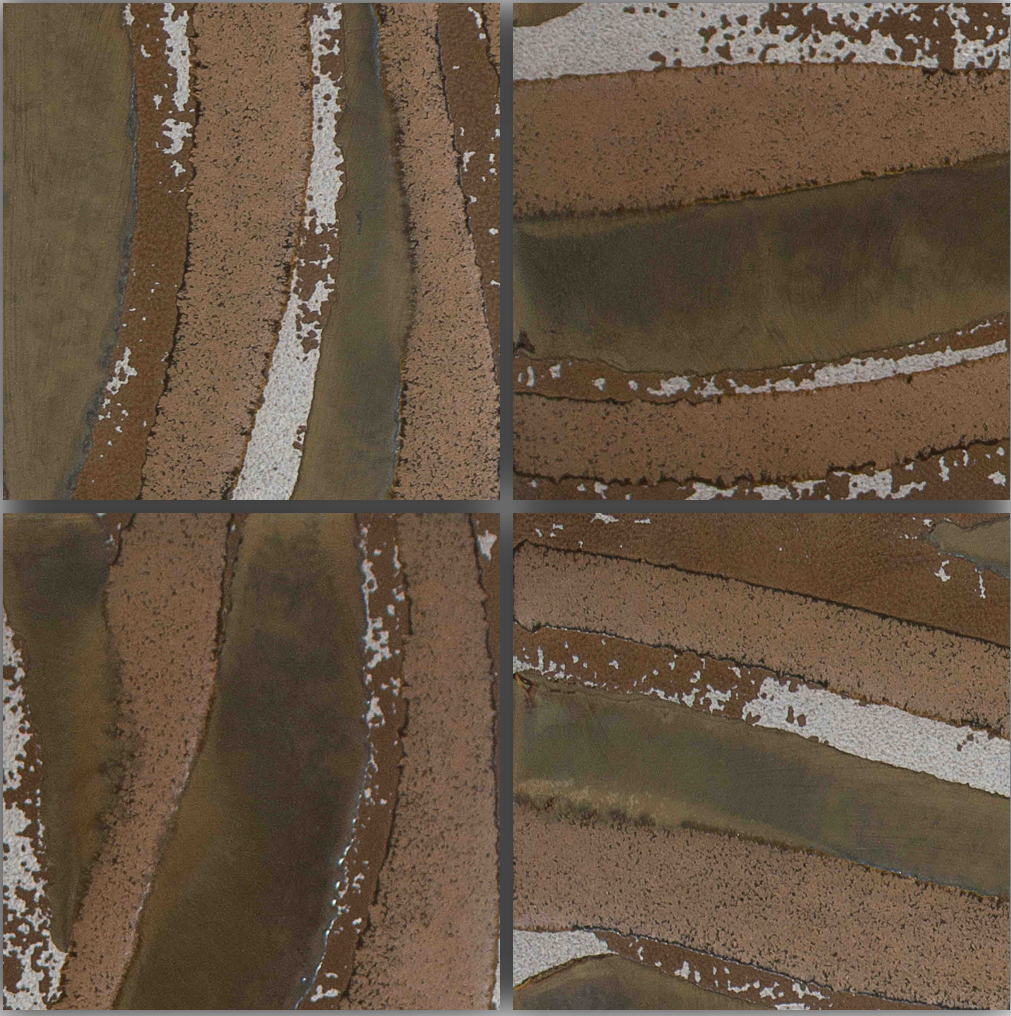

XS - 66100

SIZE - 148x148mm

PC 07

Glamour Collection

NOVA