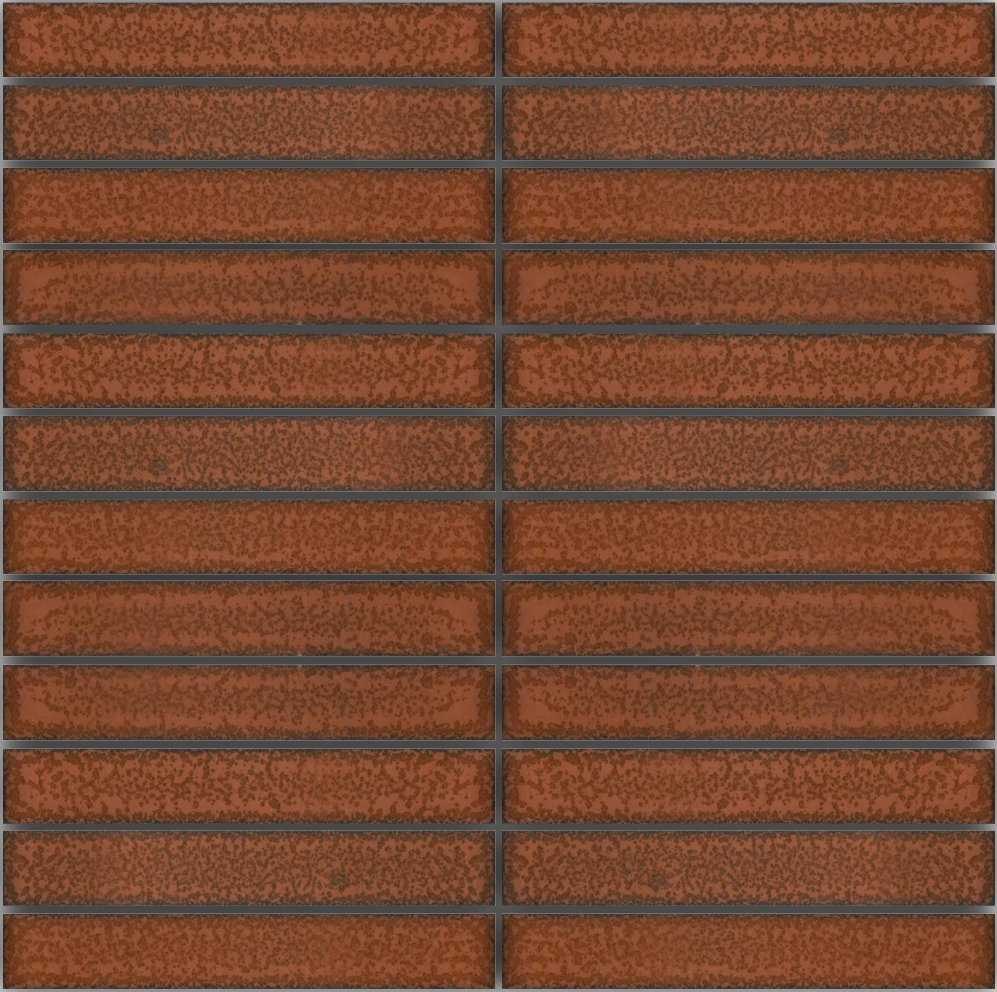

BEAUTIFYING SPACES

www.vrida.com

**VRIDA**<sup>®</sup>

HANDCRAFTED DESIGNER TILES

**XXM - 041**

**SIZE -297X297mm**

PC 13

*Glamour* Collection