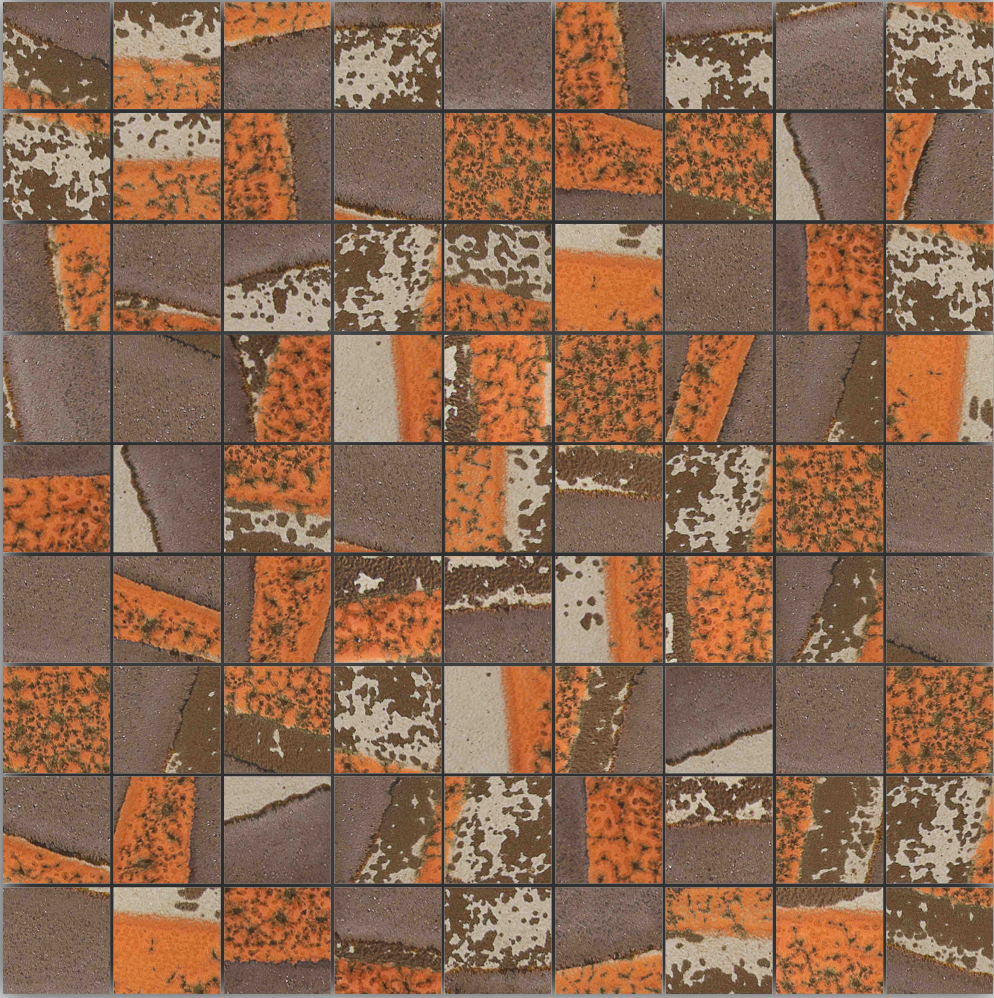

PATTERN

BEAUTIFYING SPACES

www.vrida.com

**VRIDA**<sup>®</sup>

HANDCRAFTED DESIGNER TILES

**XXM - 022**

**SIZE -297X297mm**

PC 13