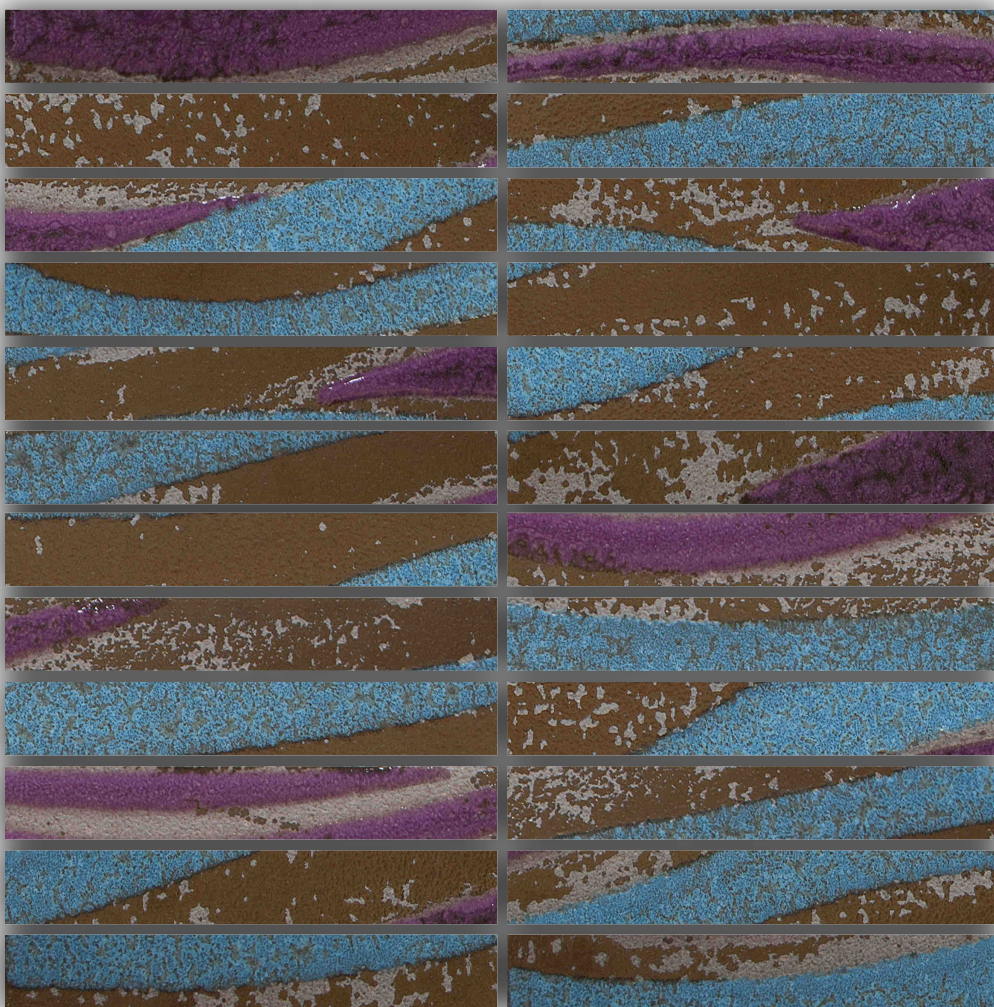

WALL

DRY AREA

INTERIOR

HANDCRAFTED

THIRD FIRING

PATTERN

**XXM - 025**

**SIZE -297X297mm**