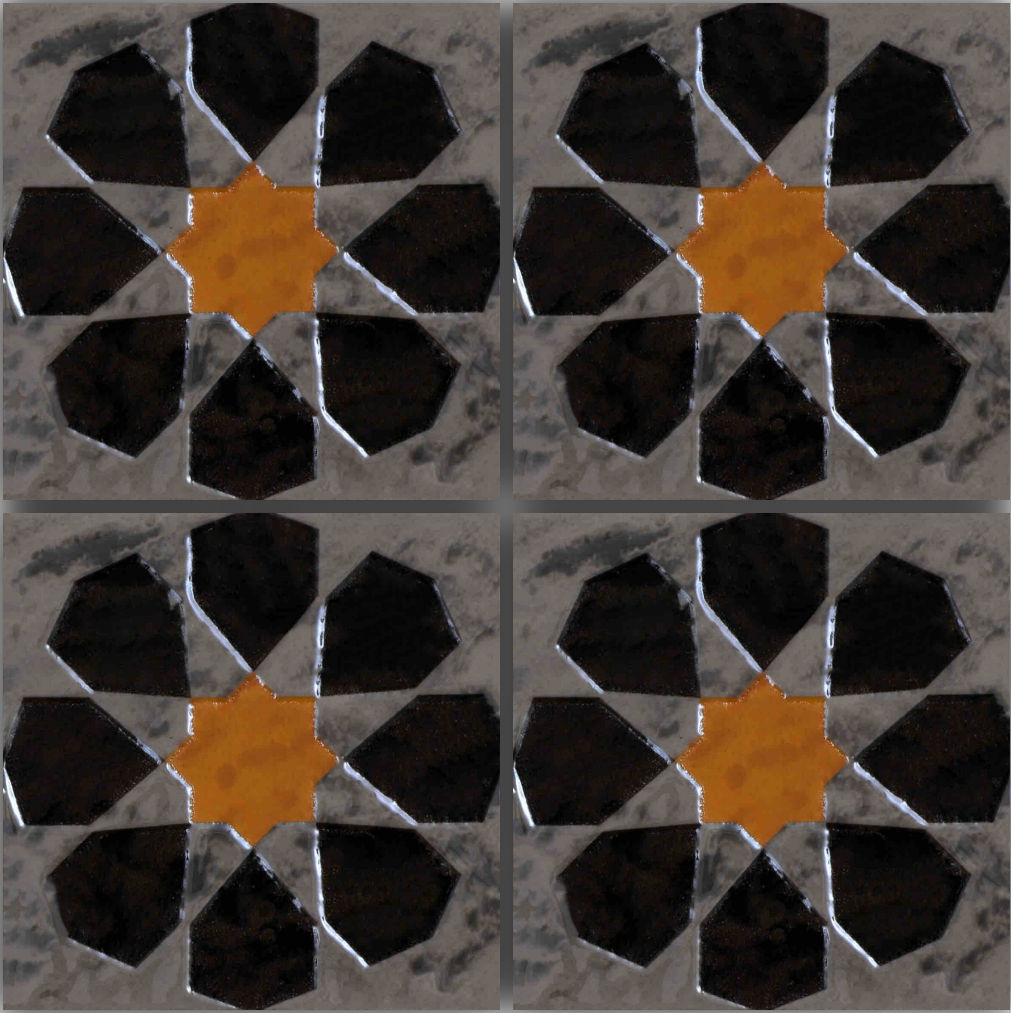

FUN - 610/A

SIZE -148x148mm

PC 05