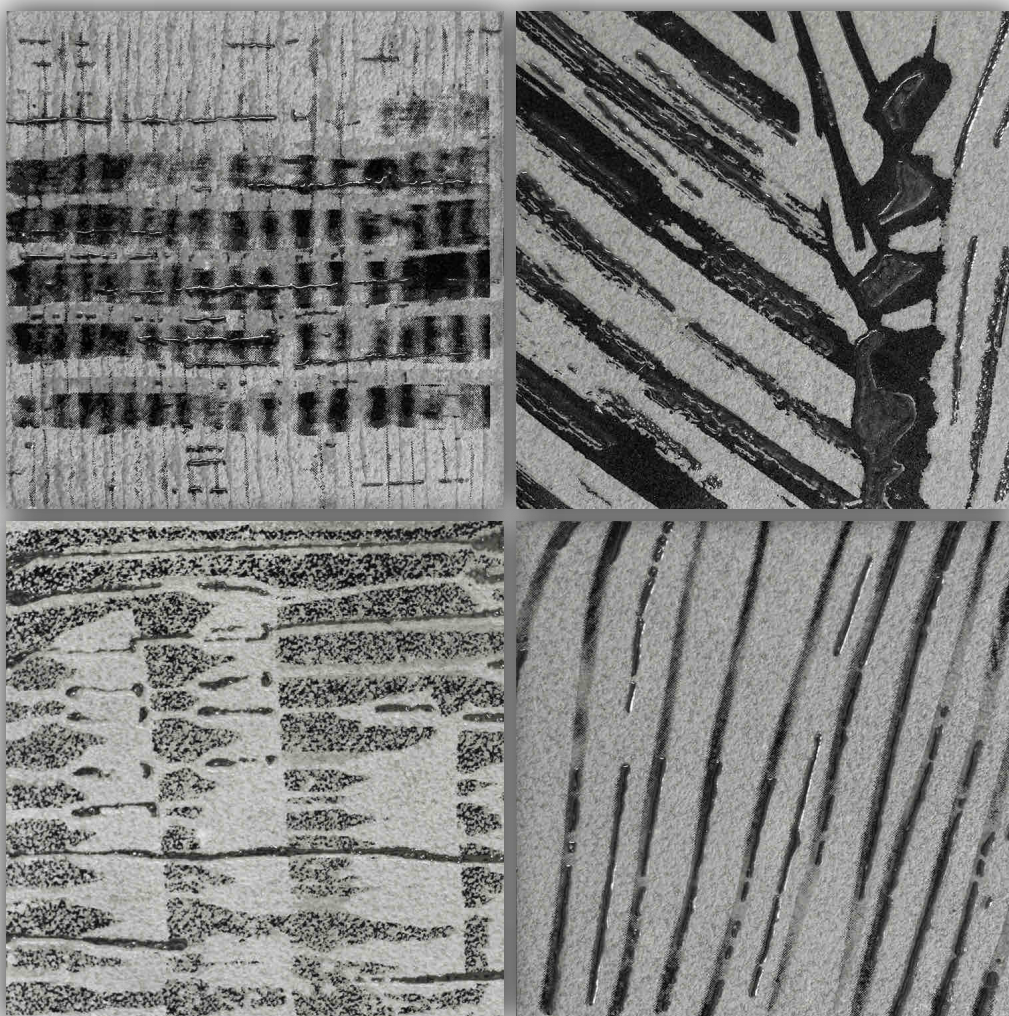

EX - 1001

SIZE -148x148mm

PC 07