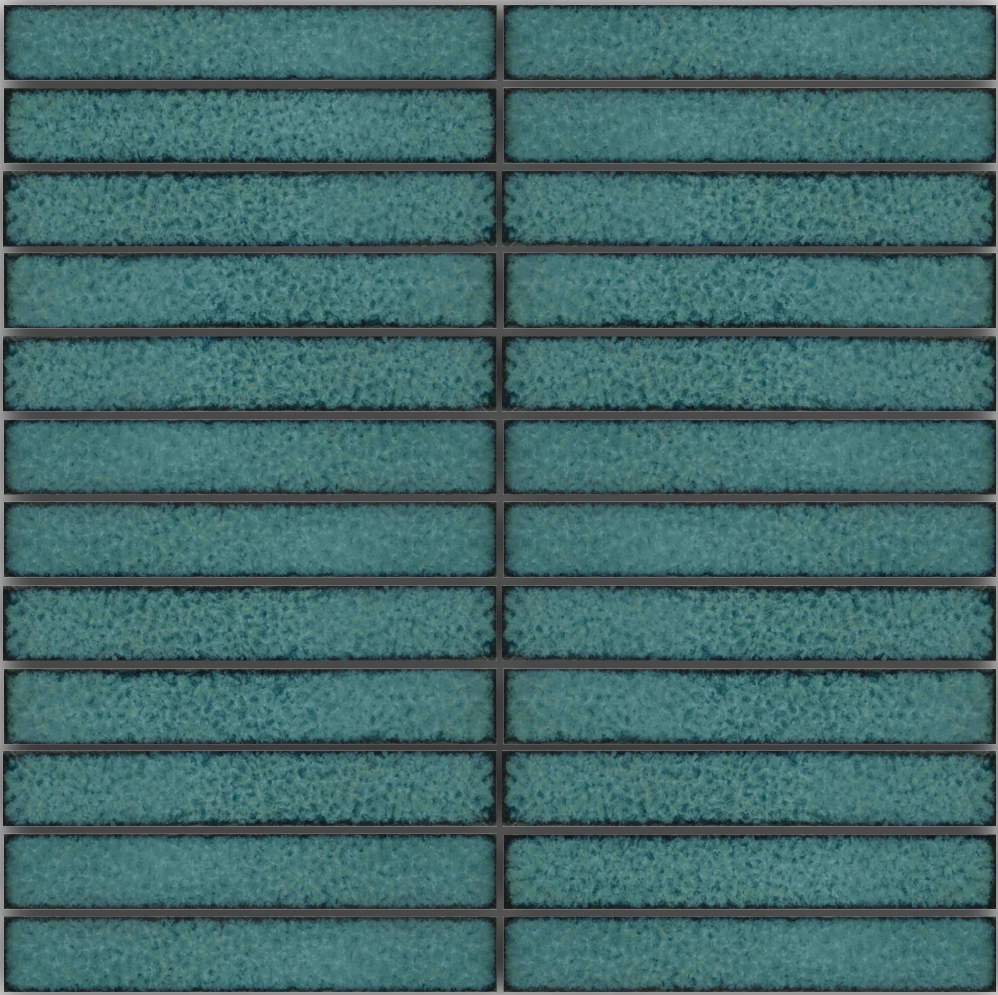

www.vrida.com

**VRIDA**<sup>®</sup>

HANDCRAFTED DESIGNER TILES

**XXM - 042**

**SIZE -297X297mm**

PC 13

*Glamour* Collection

LUCID STRIP