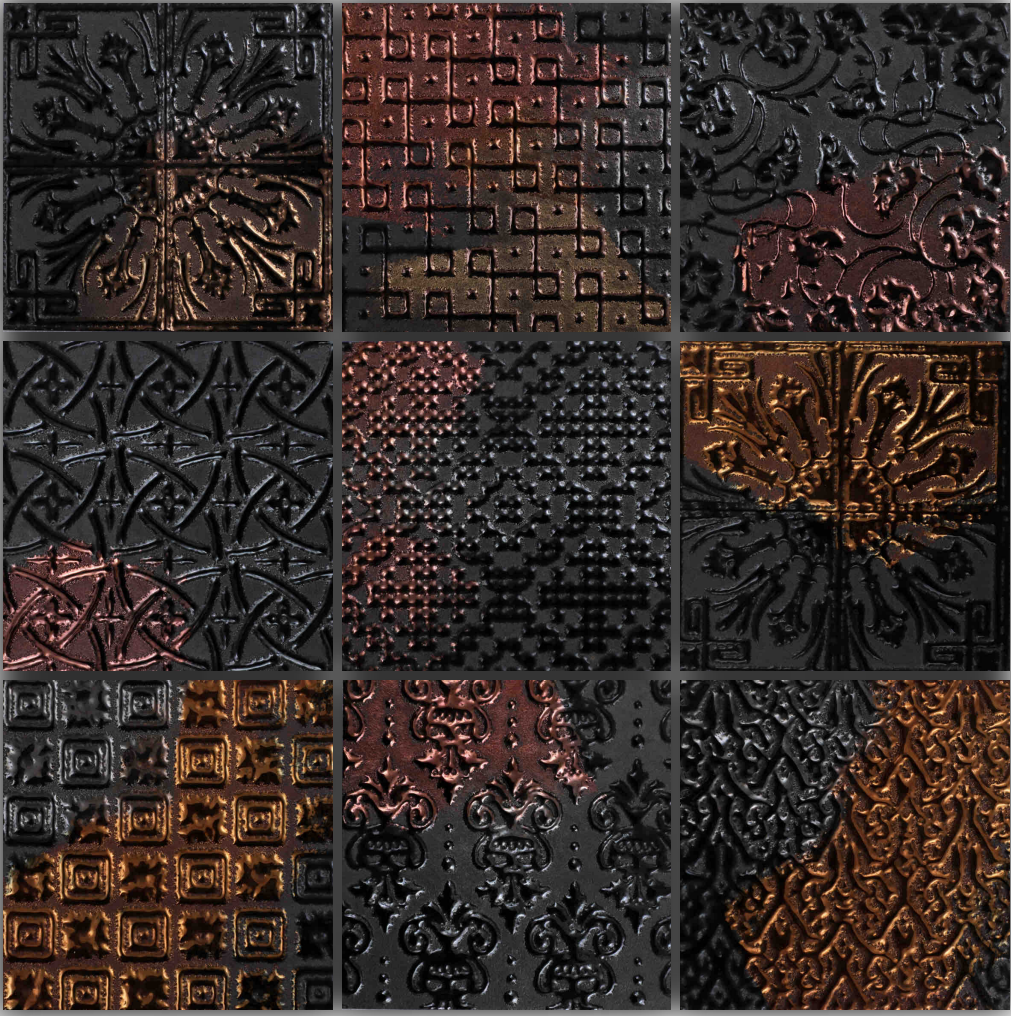

XX - 005

SIZE -96X96mm

PC 03