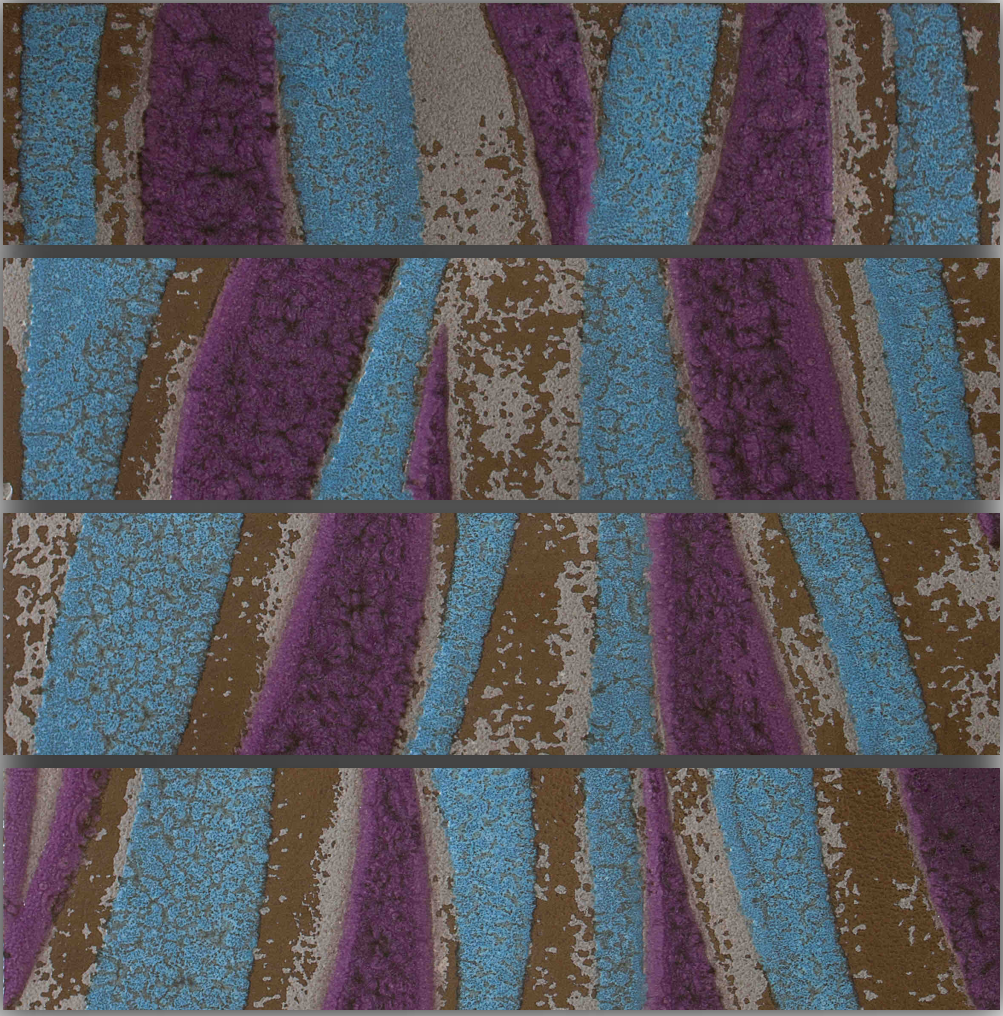

XS - 72111

SIZE -297X72mm

PC 07

Glamour Collection

NOVA BRIX