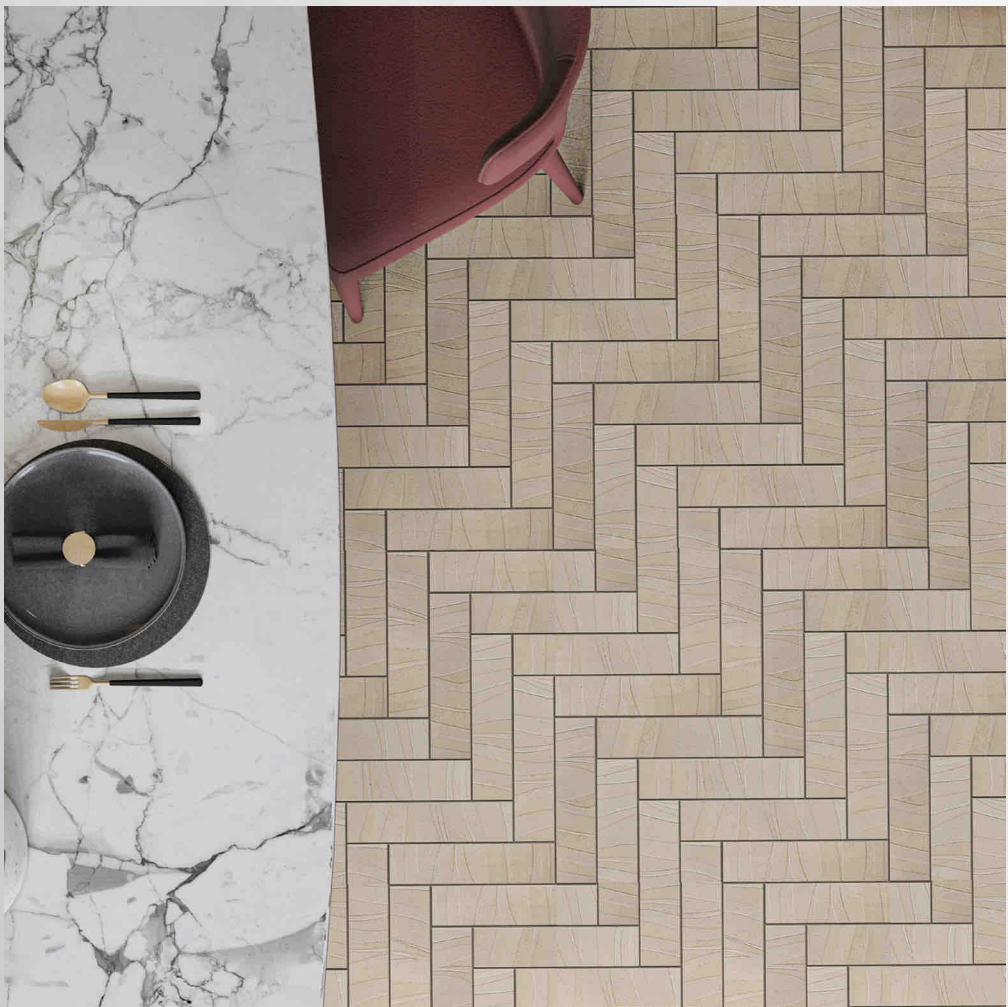

Glamour Collection

DUNE BRIX

WALL

FLOOR

EXTERIOR

WET AREA

THIRD FIRING

PATTERN