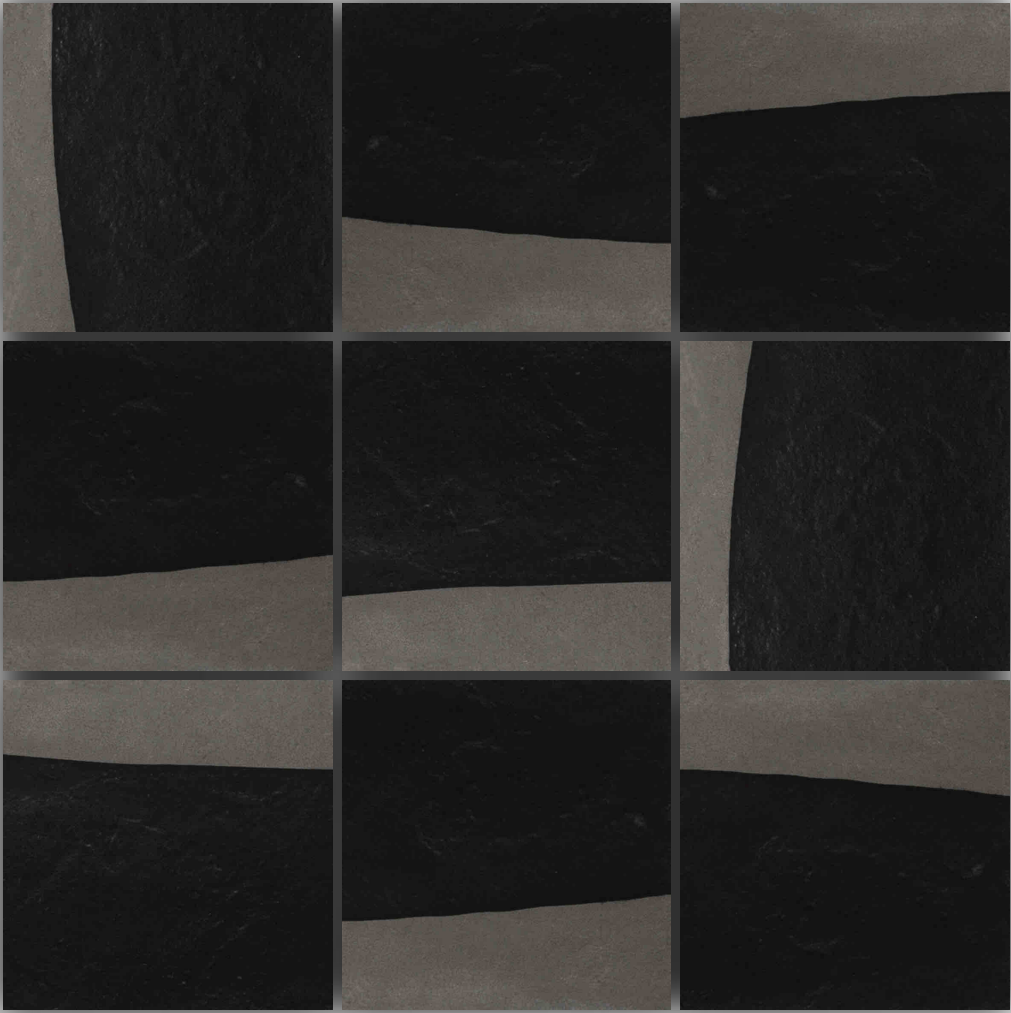

THIRD FIRING

PATTERN

BEAUTIFYING SPACES

www.vrida.com

**VRIDA**<sup>®</sup>

HANDCRAFTED DESIGNER TILES

**EX - 4441**

**SIZE -98X98mm**