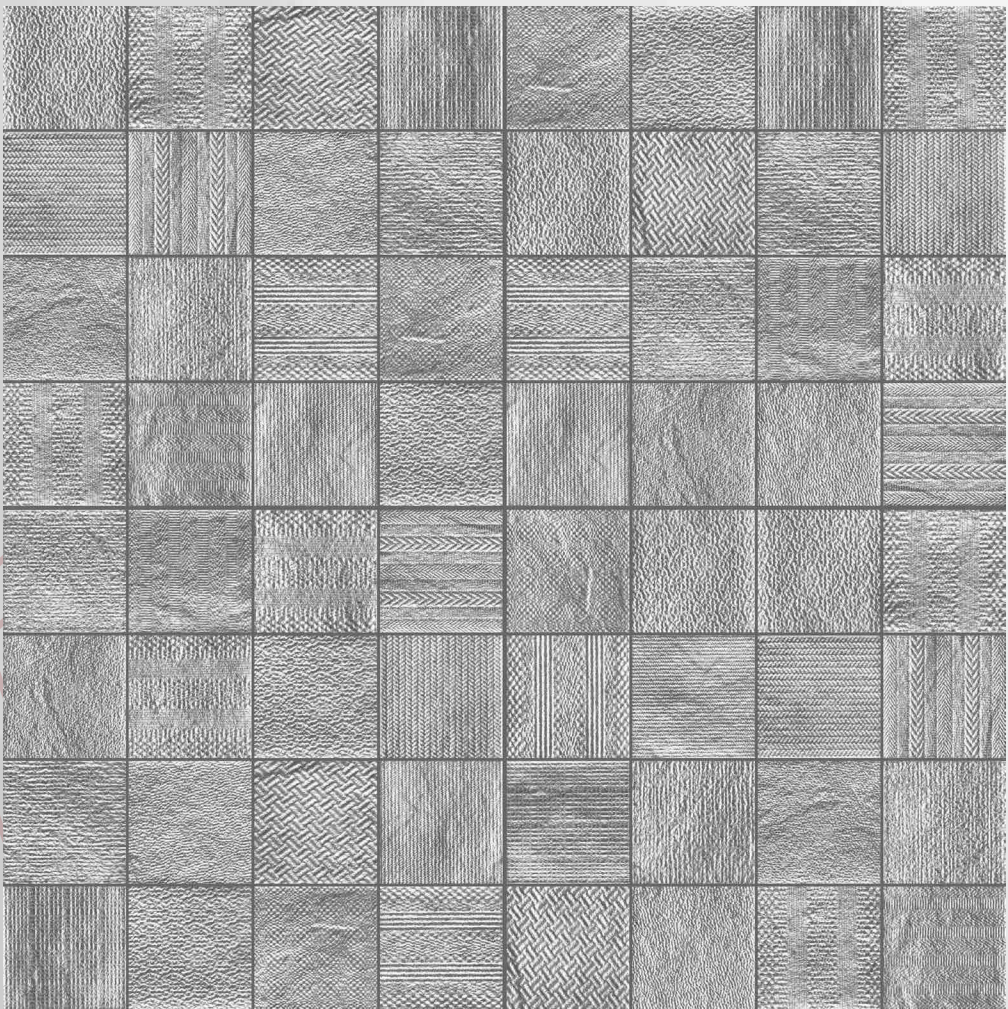

-   
WALL
-   
DRY AREA
-   
INTERIOR
-   
HANDCRAFTED
-   
PRECIOUS METAL
-   
PATTERN

**MM-3302\SILVER**

**SIZE -297X297mm**

PC 14

*Aquaforte* Collection

AMBIENT

- WALL
- DRY AREA
- INTERIOR
- HANDCRAFTED
- PRECIOUS METAL
- PATTERN