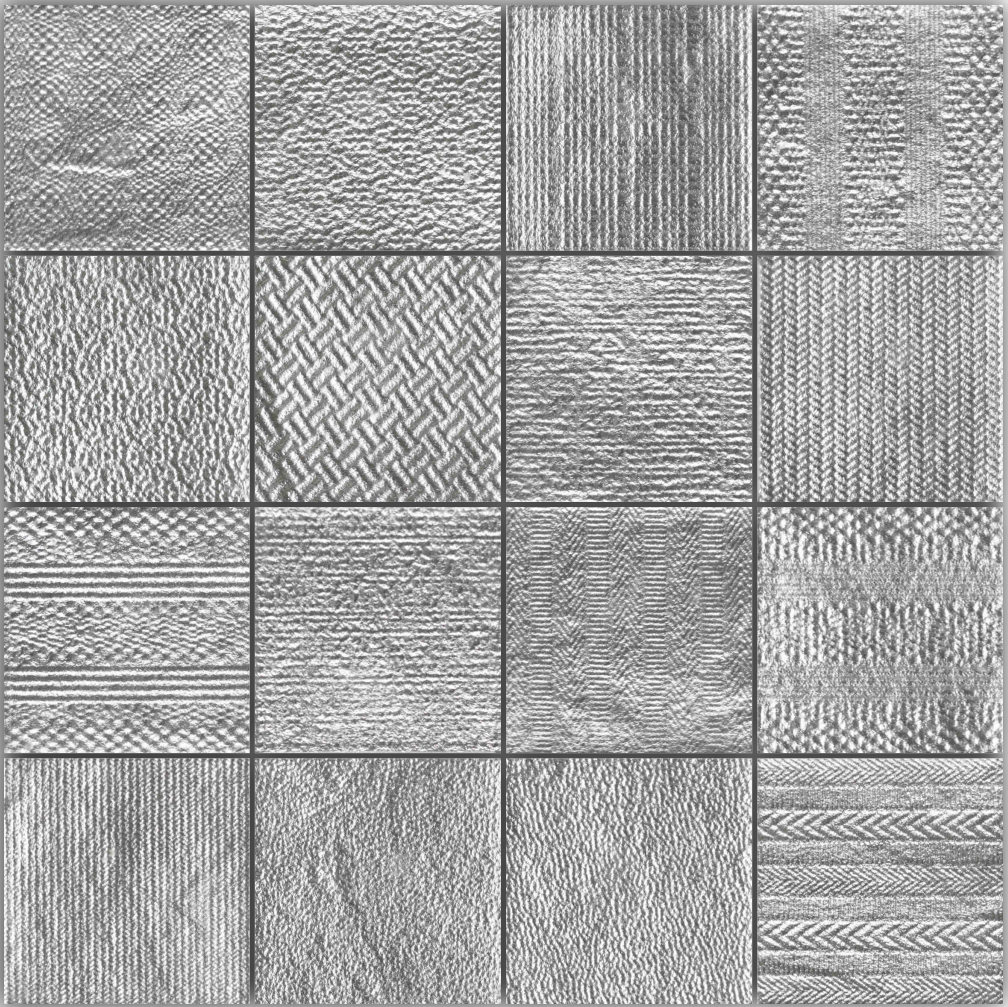

MM-3302\SILVER

SIZE -297X297mm

PC 14