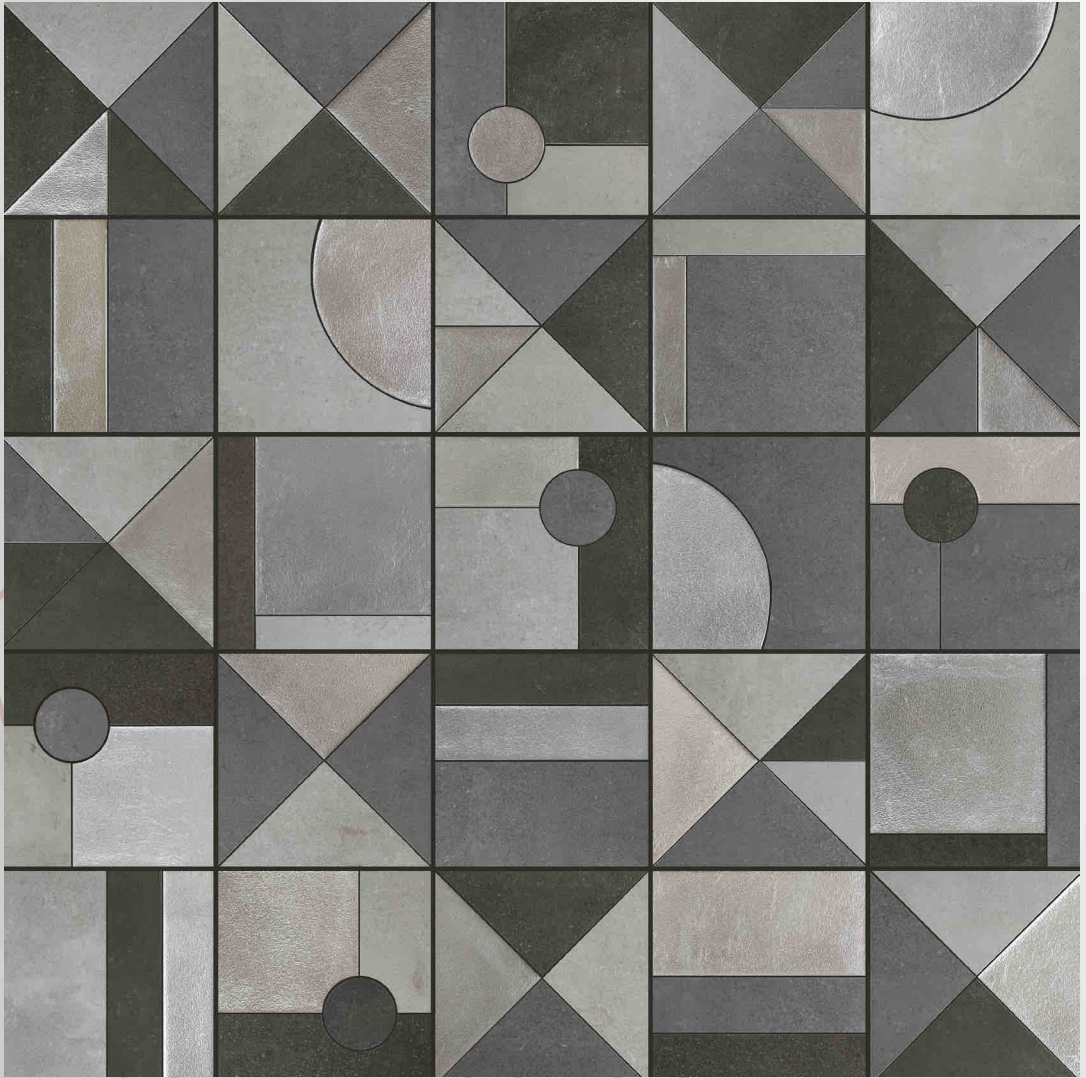

Aquaforte Collection

STENCIL

WALL

DRY AREA

INTERIOR

HANDCRAFTED

PRECIOUS METAL

PATTERN