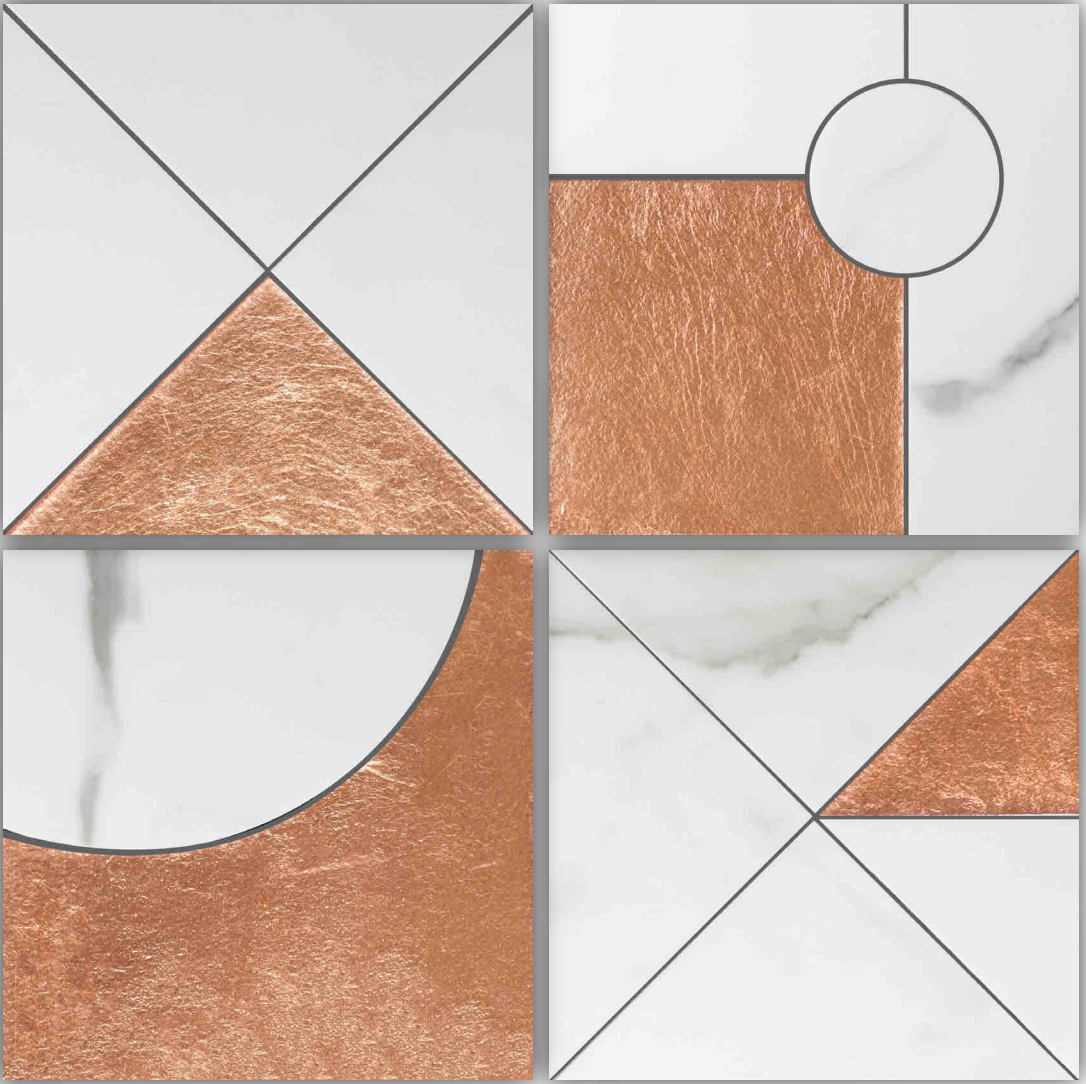

HANDCRAFTED

PRECIOUS METAL

PATTERN

**MX - 2255/COPPER SIZE - 197X197mm**

PC 11

*Aquaforte* Collection

FORTE

WALL