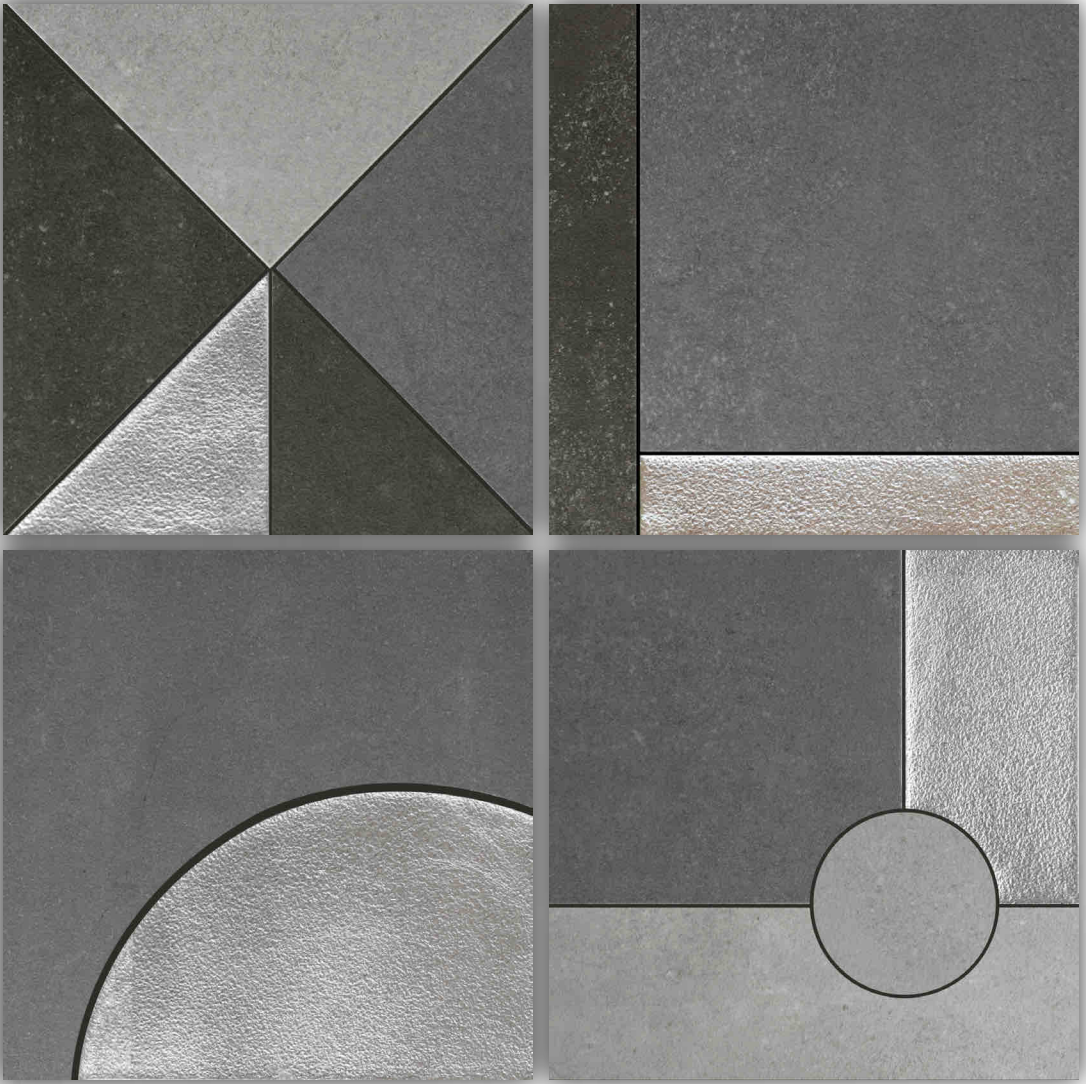

MX - 2252/SILVER SIZE - 197X197mm

PC 11