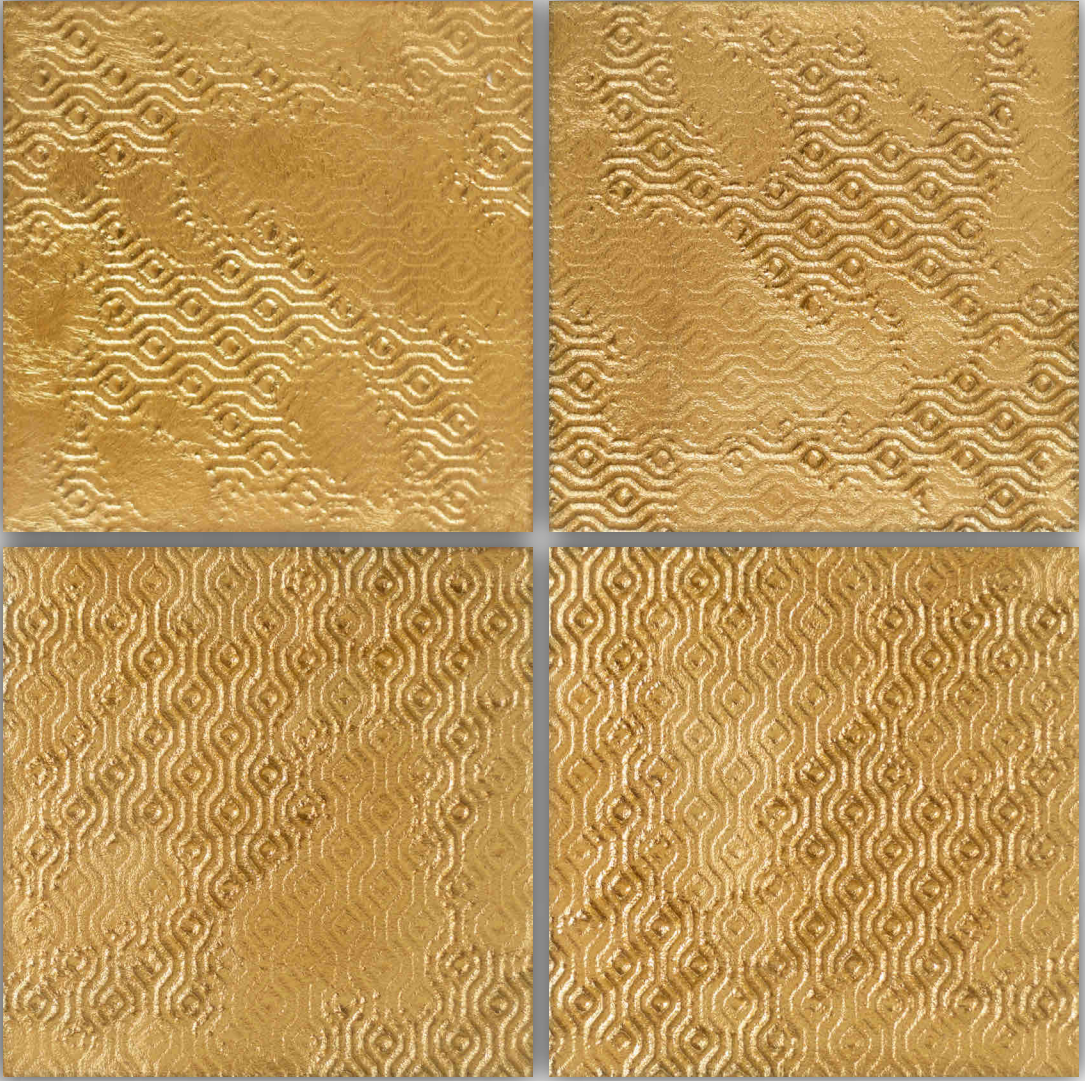

WALL

DRY AREA

INTERIOR

HANDCRAFTED

PRECIOUS METAL

PATTERN

**MX - 22-A/GOLD**

**SIZE - 197X197mm**