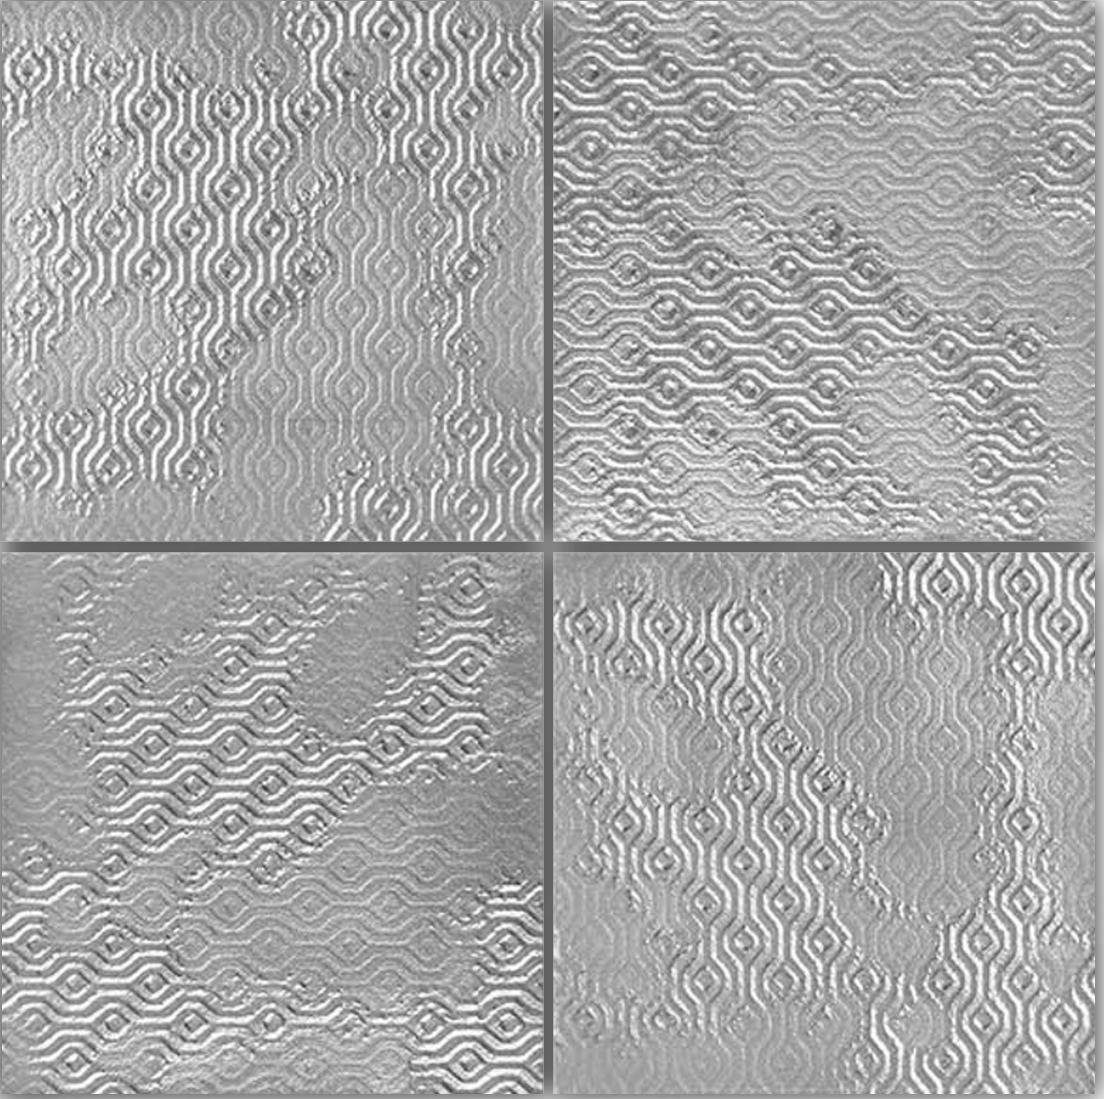

PATTERN

BEAUTIFYING SPACES

www.vrida.com

**VRIDA**<sup>®</sup>

HANDCRAFTED DESIGNER TILES

**MX - 22-A/SILVER SIZE - 197X197mm**

PC 11

*Aquaforte* Collection