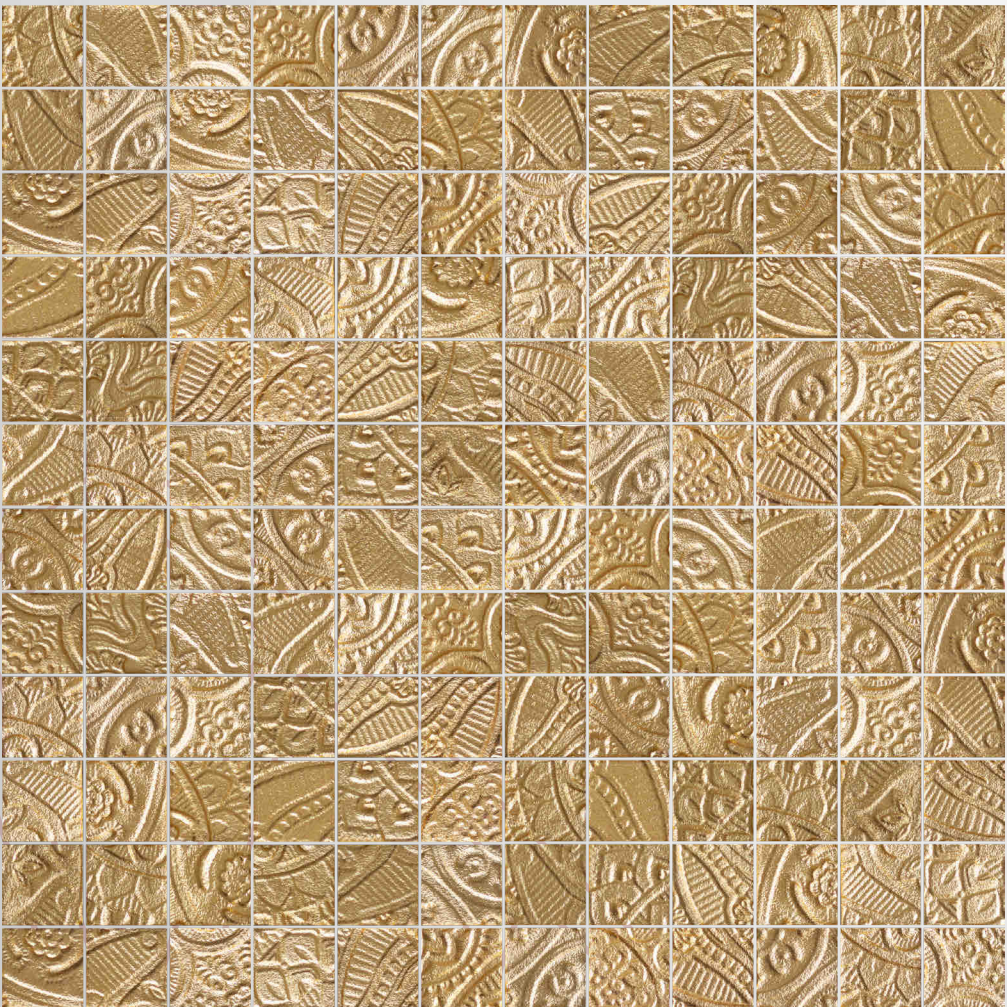

Aquaforte Collection

AMBIENT

WALL

DRY AREA

INTERIOR

HANDCRAFTED

PRECIOUS METAL

PATTERN