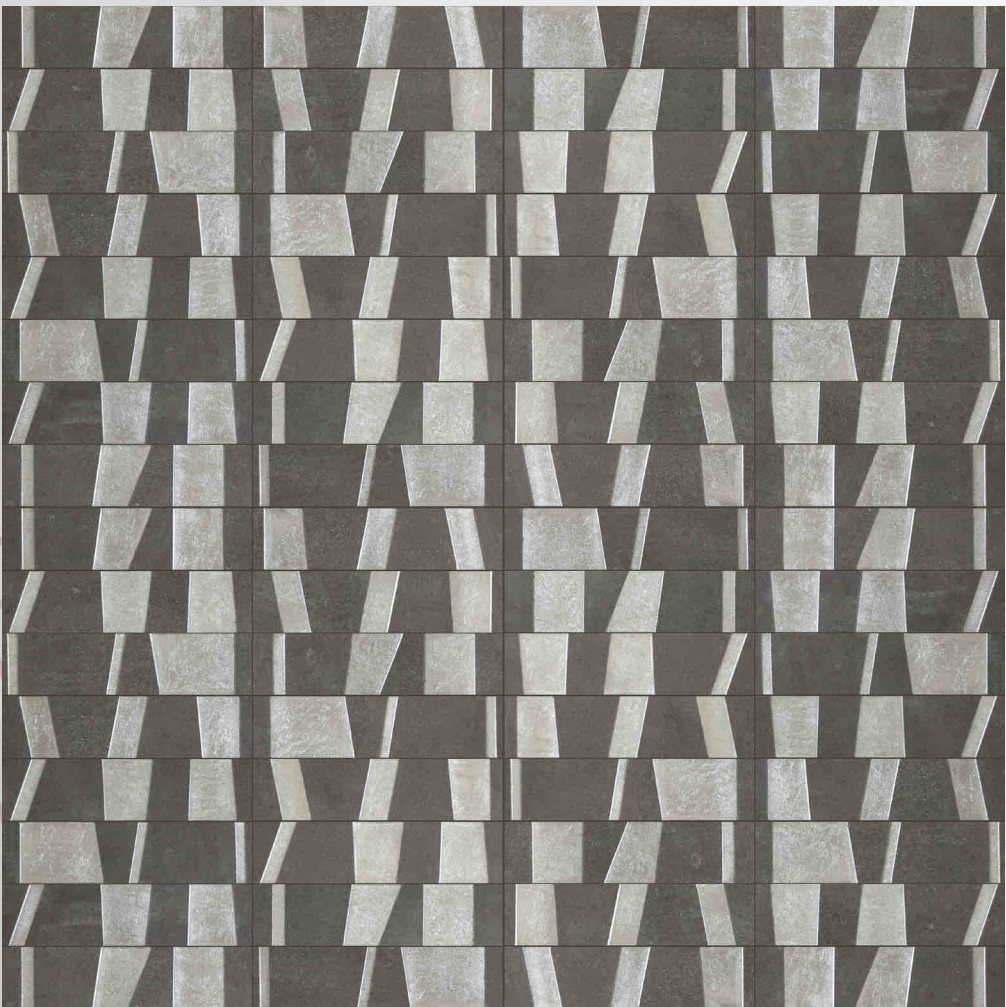

INTERIOR

HANDCRAFTED

PRECIOUS METAL

PATTERN

**MX - 12752\SILVER SIZE -297X72mm**

PC 10

*Aquaforte* Collection

BRIX