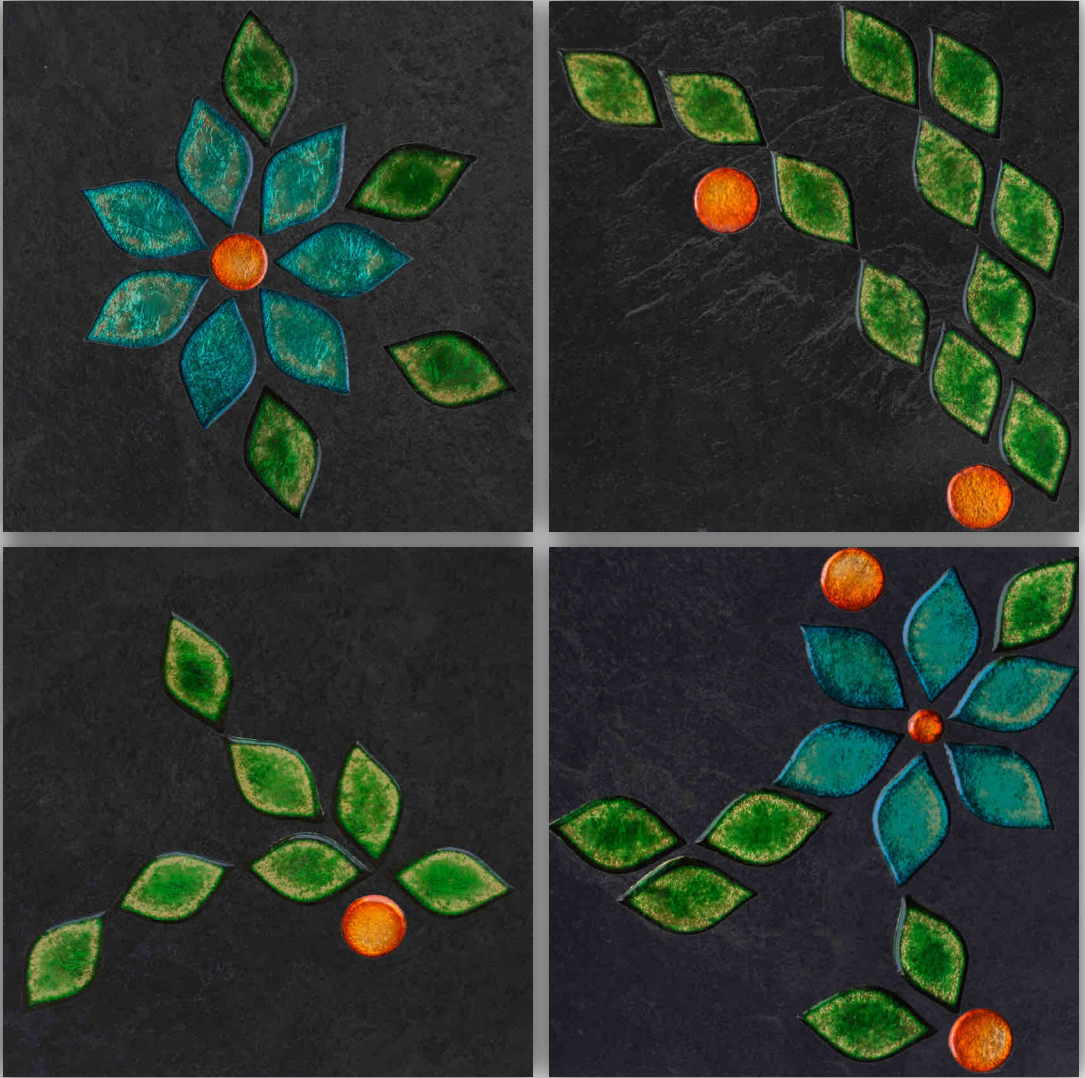

DRY AREA

INTERIOR

HANDCRAFTED

PRECIOUS METAL

PATTERN

**MX - 2250**

**SIZE - 197X197mm**

PC 11