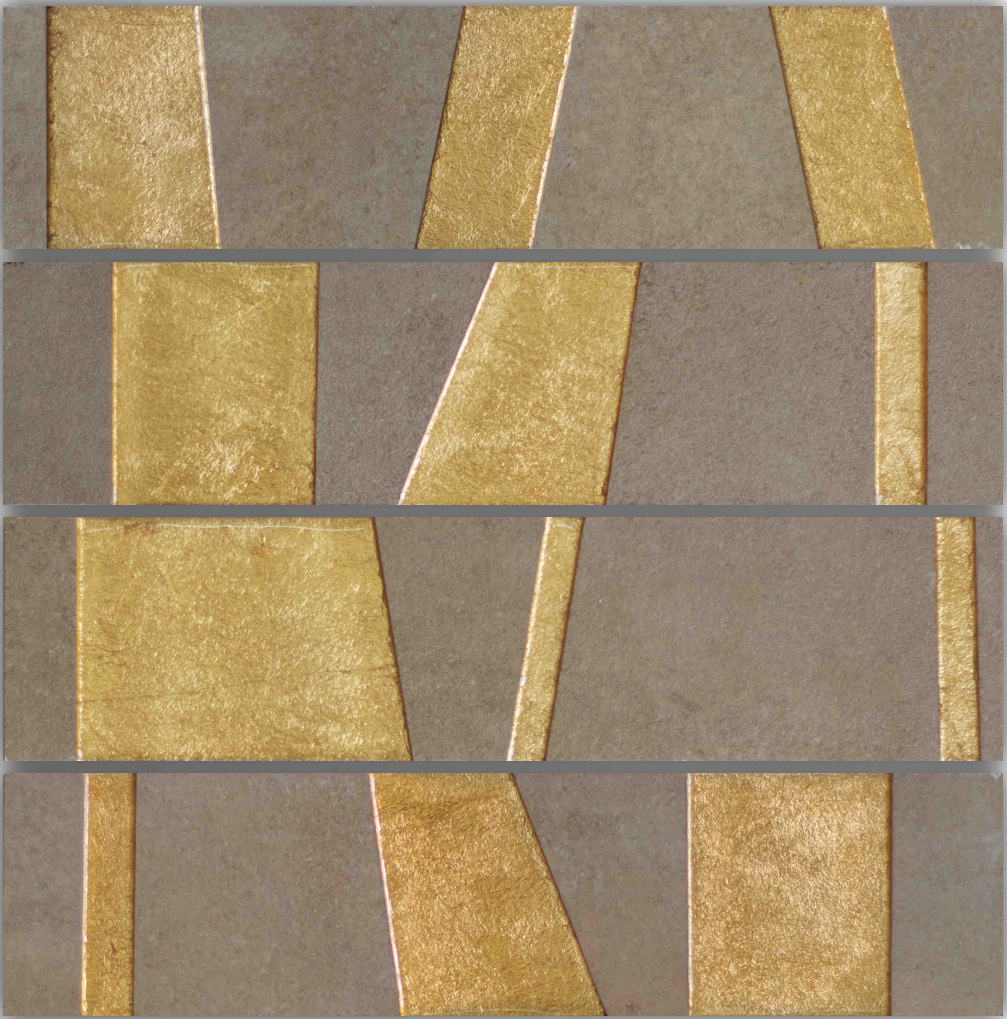

MX - 12751\GOLD

SIZE -297X72mm

PC 10