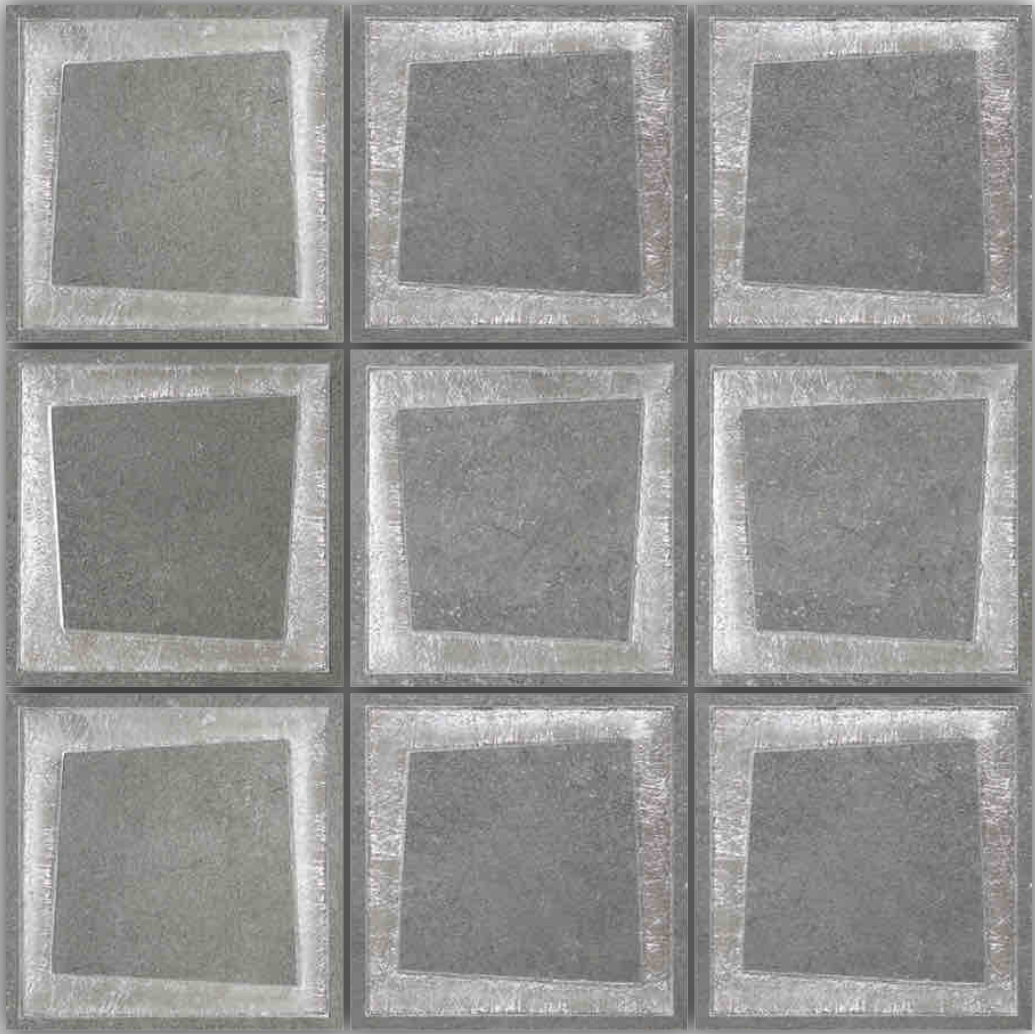

MX 4052/SILVER

SIZE -98 X 98mm