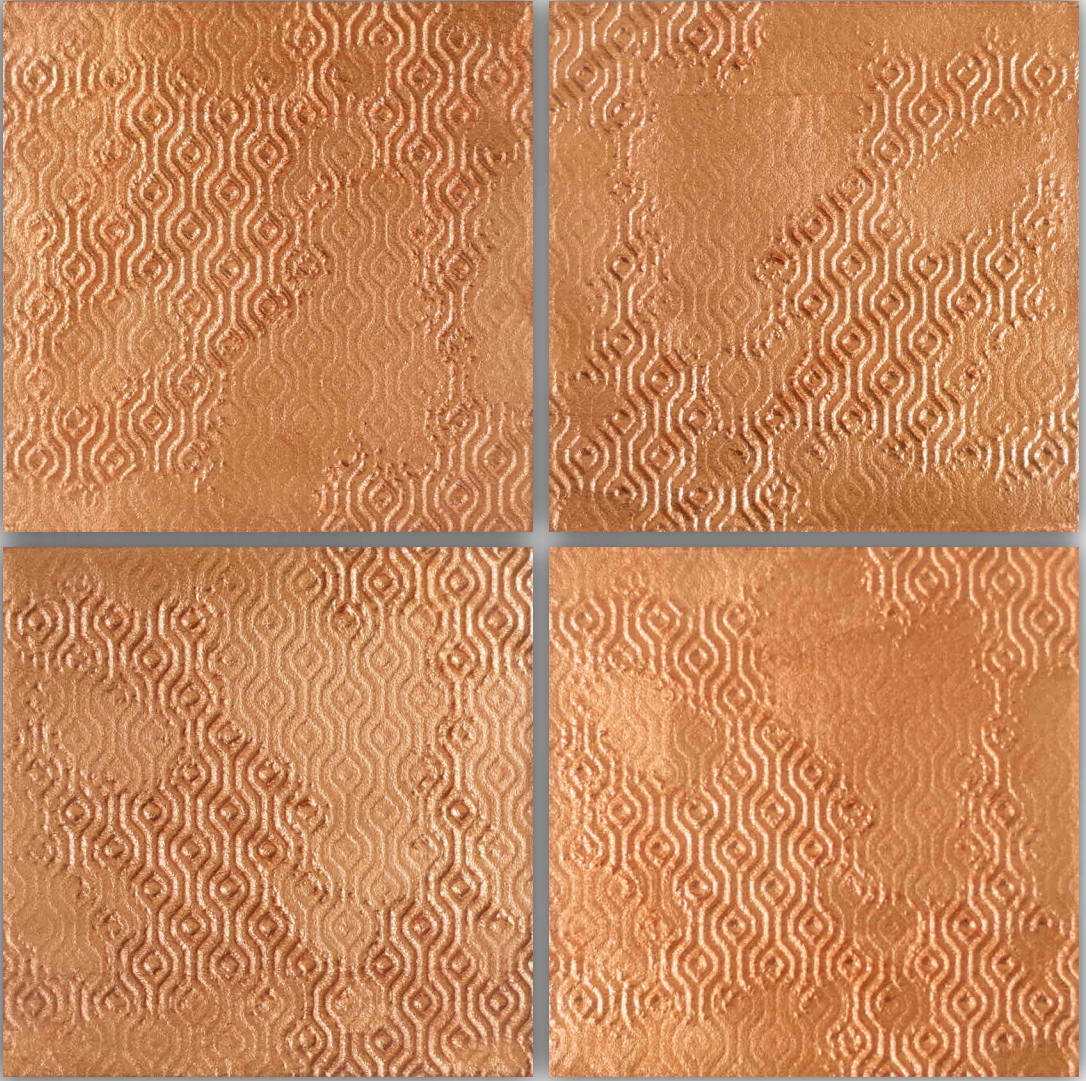

www.vrida.com

**VRIDA**<sup>®</sup>

HANDCRAFTED DESIGNER TILES

**MX - 22-A/COPPER SIZE - 197X197mm**

PC 11

*Aquaforte* Collection

ORNATO

WALL