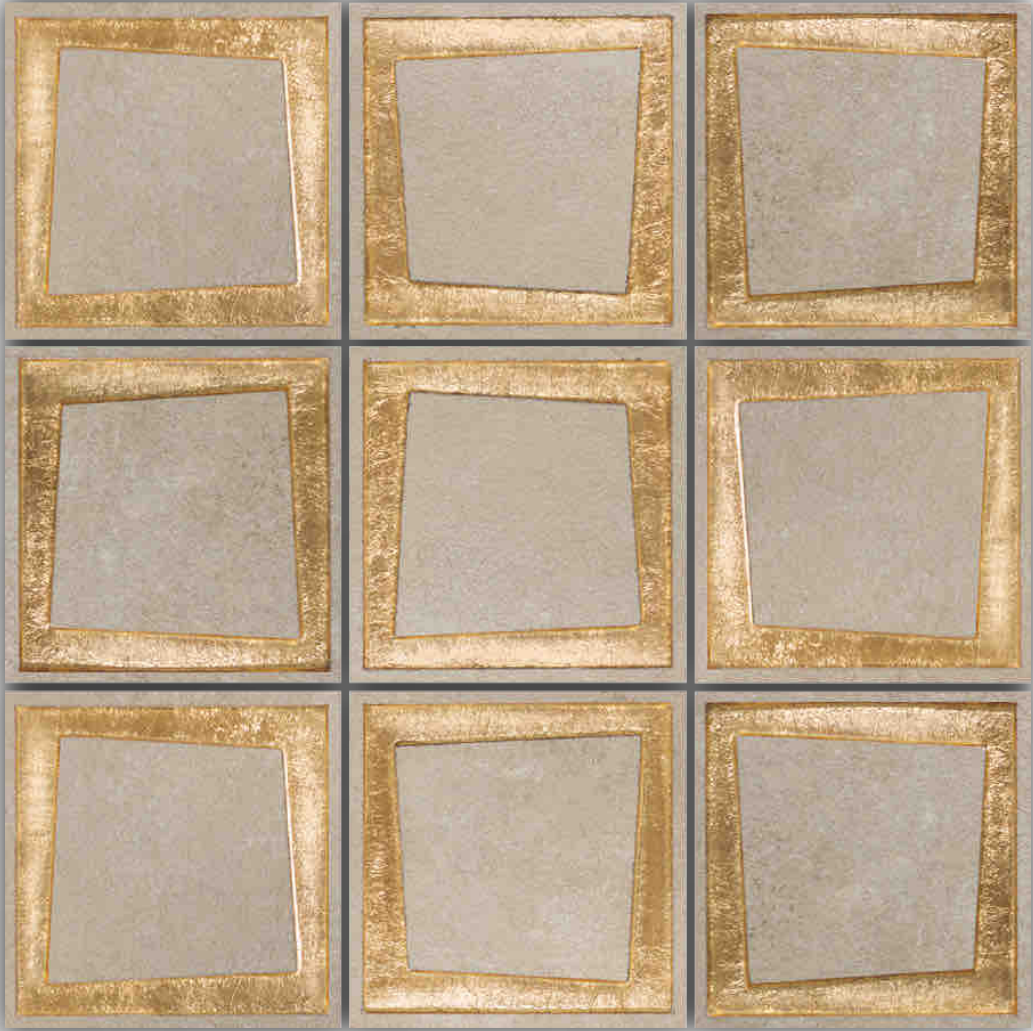

**MX 4051/GOLD**

**SIZE -98 X 98mm**

PC 05

*Aquaforte* Collection

ECCENTRIC

WALL

DRY AREA

INTERIOR