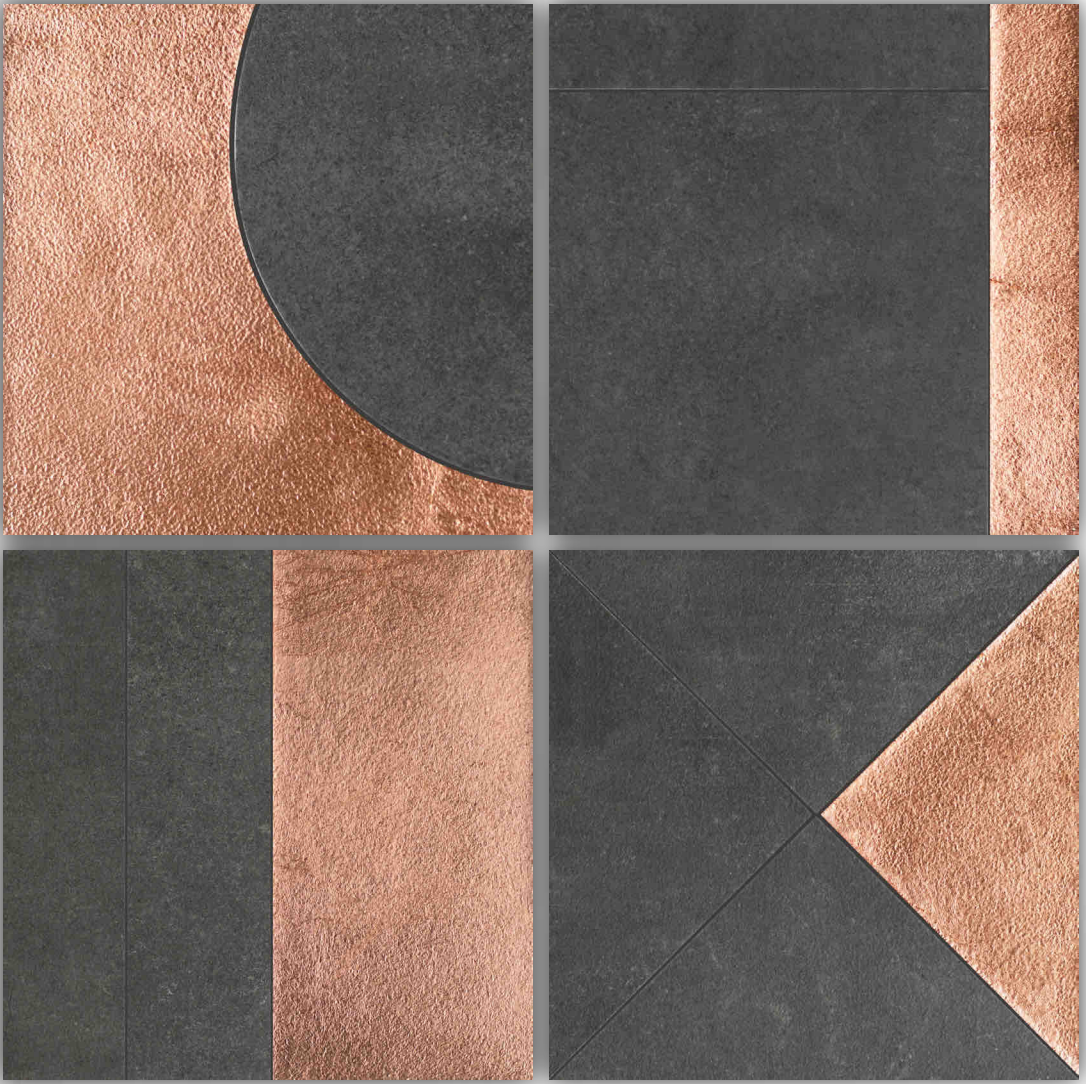

MX - 2253/COPPER SIZE - 197X197mm

PC 11