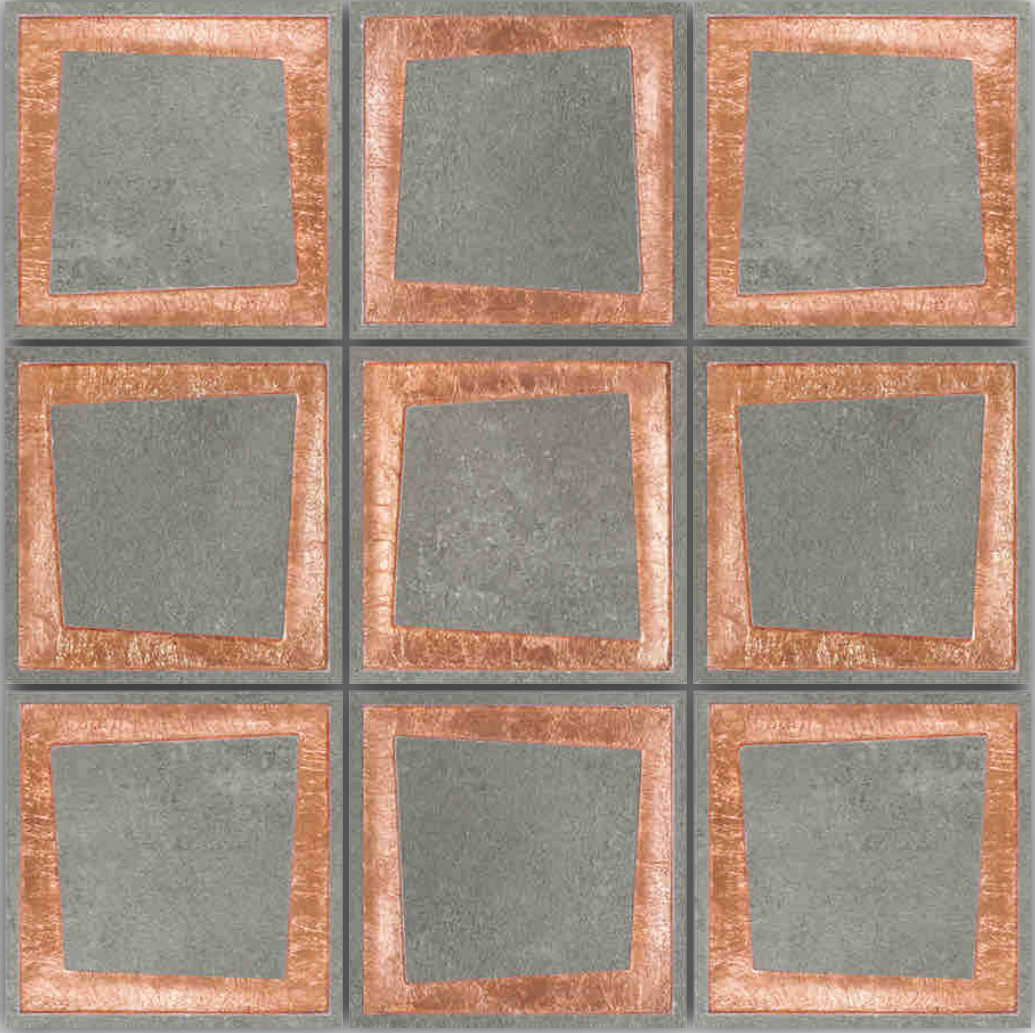

MX 4053/COPPER

SIZE -98 X 98mm

PC 05

Aquaforte Collection

ECCENTRIC