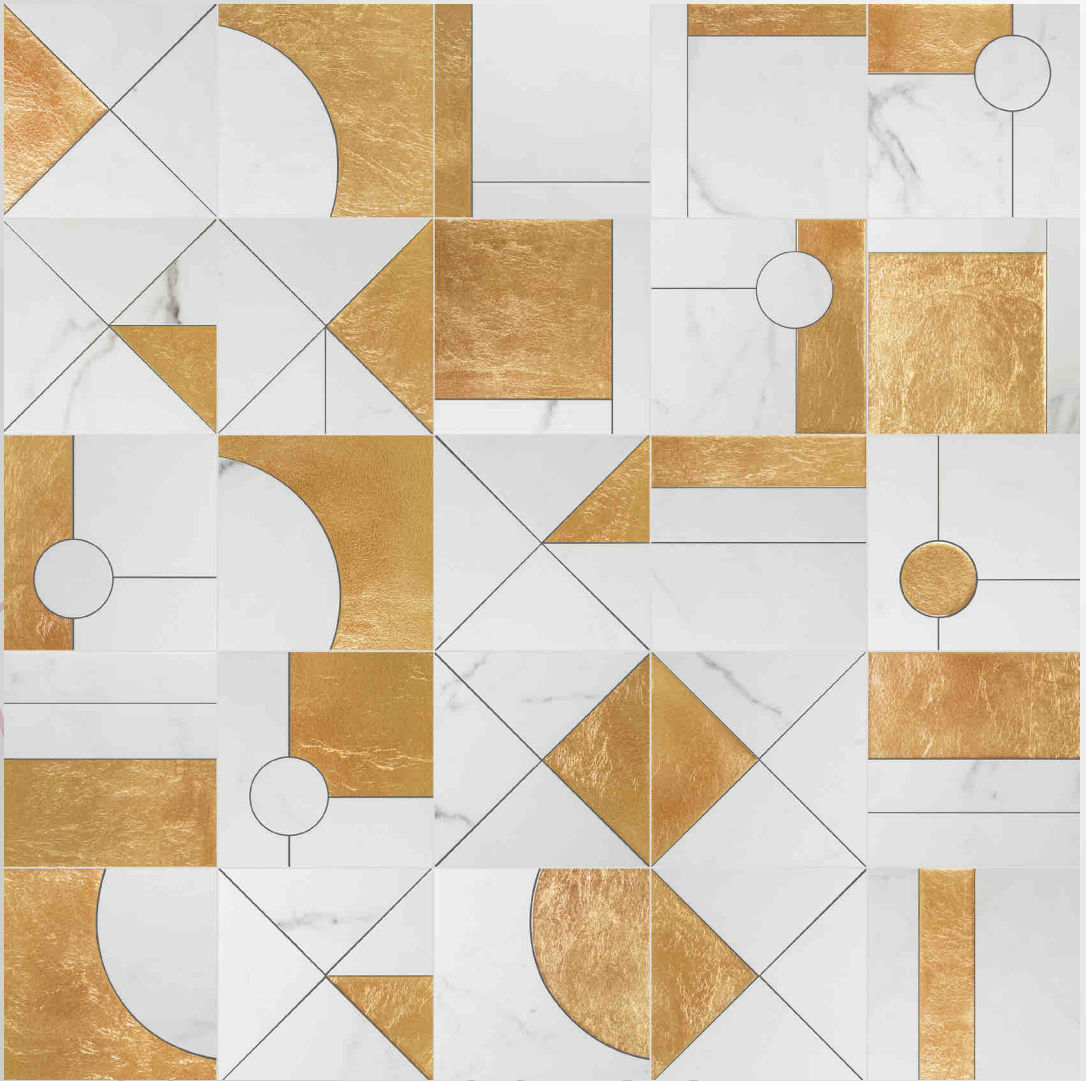

HANDCRAFTED DESIGNER TILES

**MX - 2254/GOLD SIZE - 197X197mm**

PC 11

*Aquaforte* Collection

FORTE

WALL

DRY AREA

INTERIOR