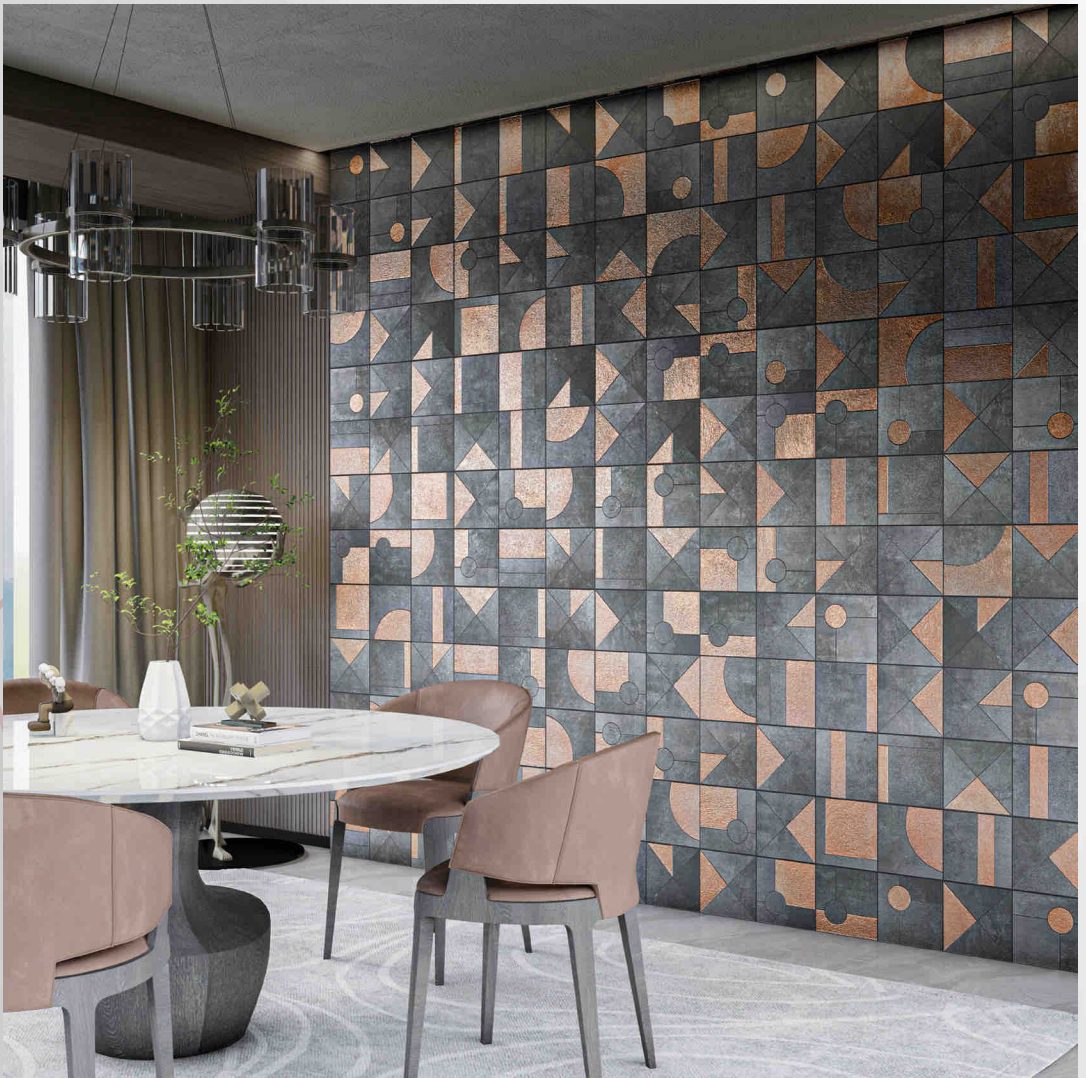

HANDCRAFTED

PRECIOUS METAL

PATTERN

**MX - 2253/COPPER SIZE - 197X197mm**

PC 11

*Aquaforte* Collection

STENCIL

WALL