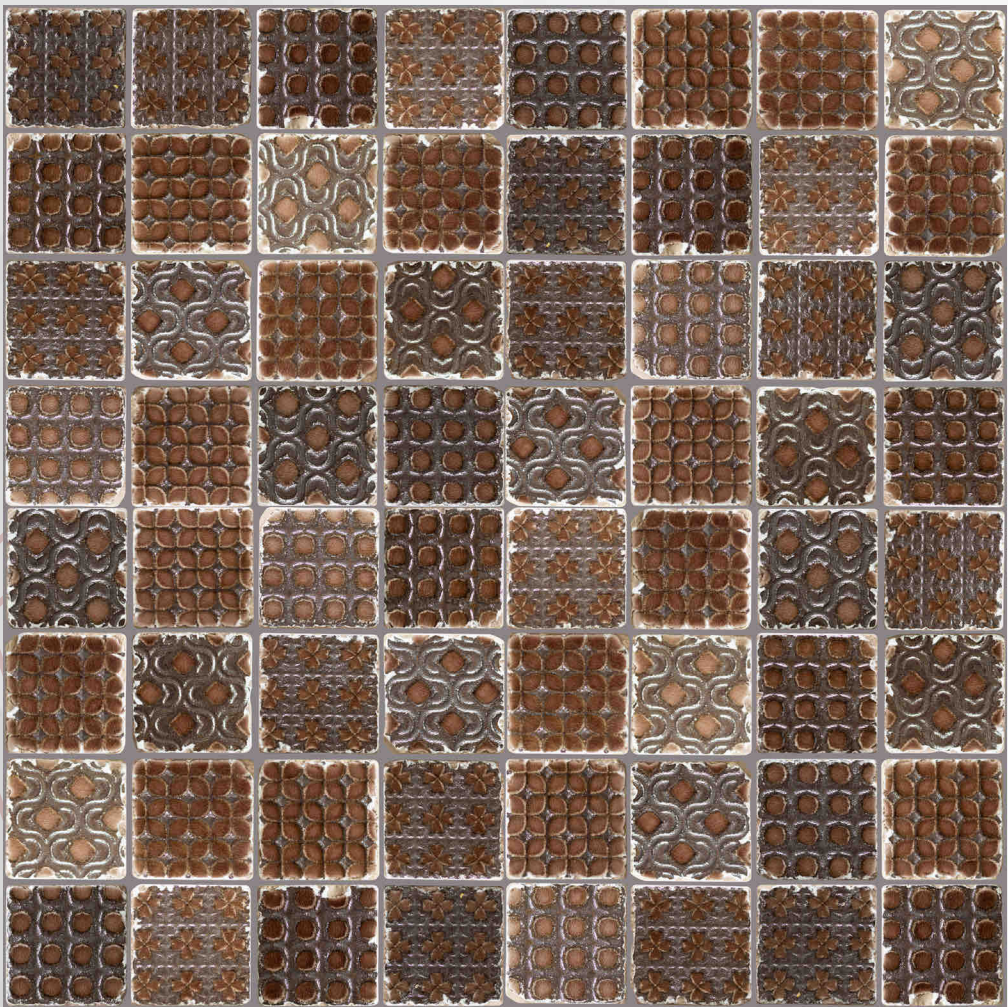

WALL

DRY AREA

INTERIOR

CRACKLE

SHADE VARIATION

PATTERN