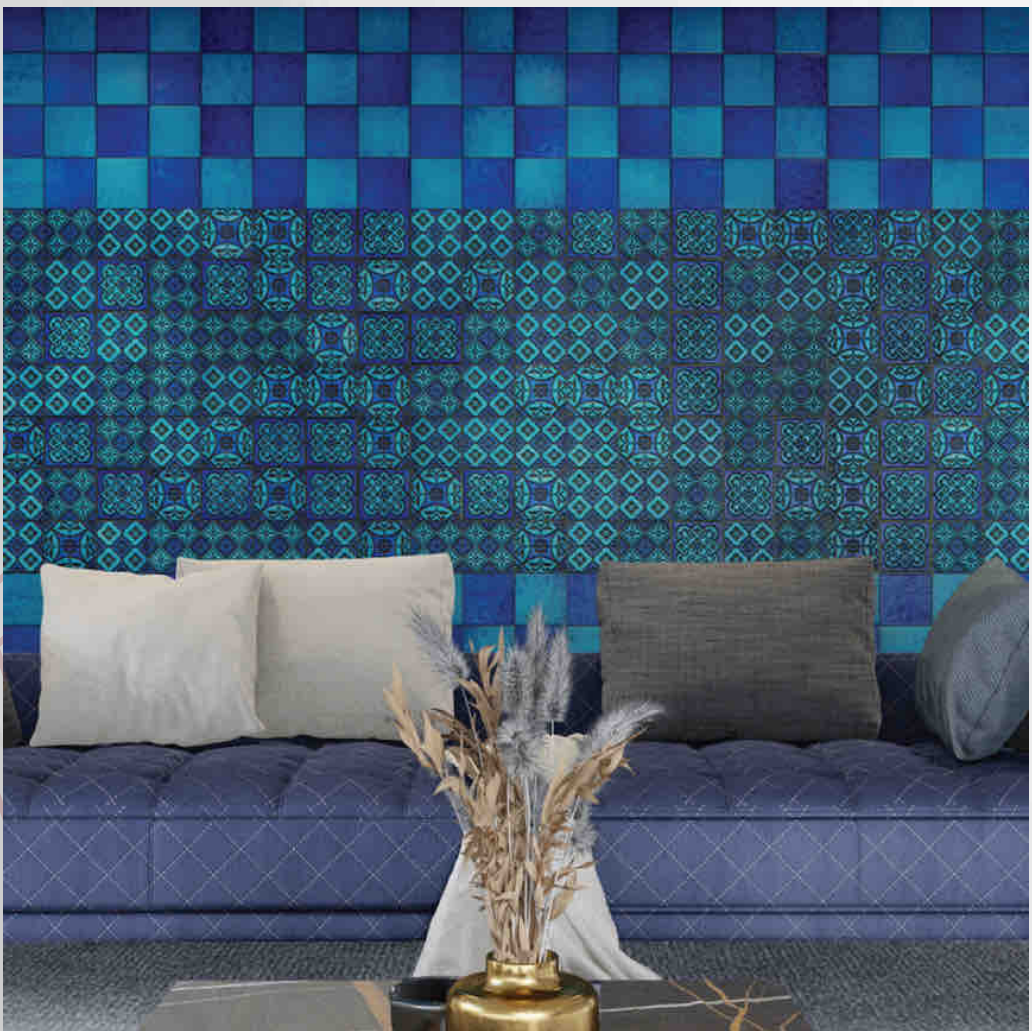

WALL

DRY AREA

INTERIOR

CRACKLE

SHADE VARIATION

PATTERN