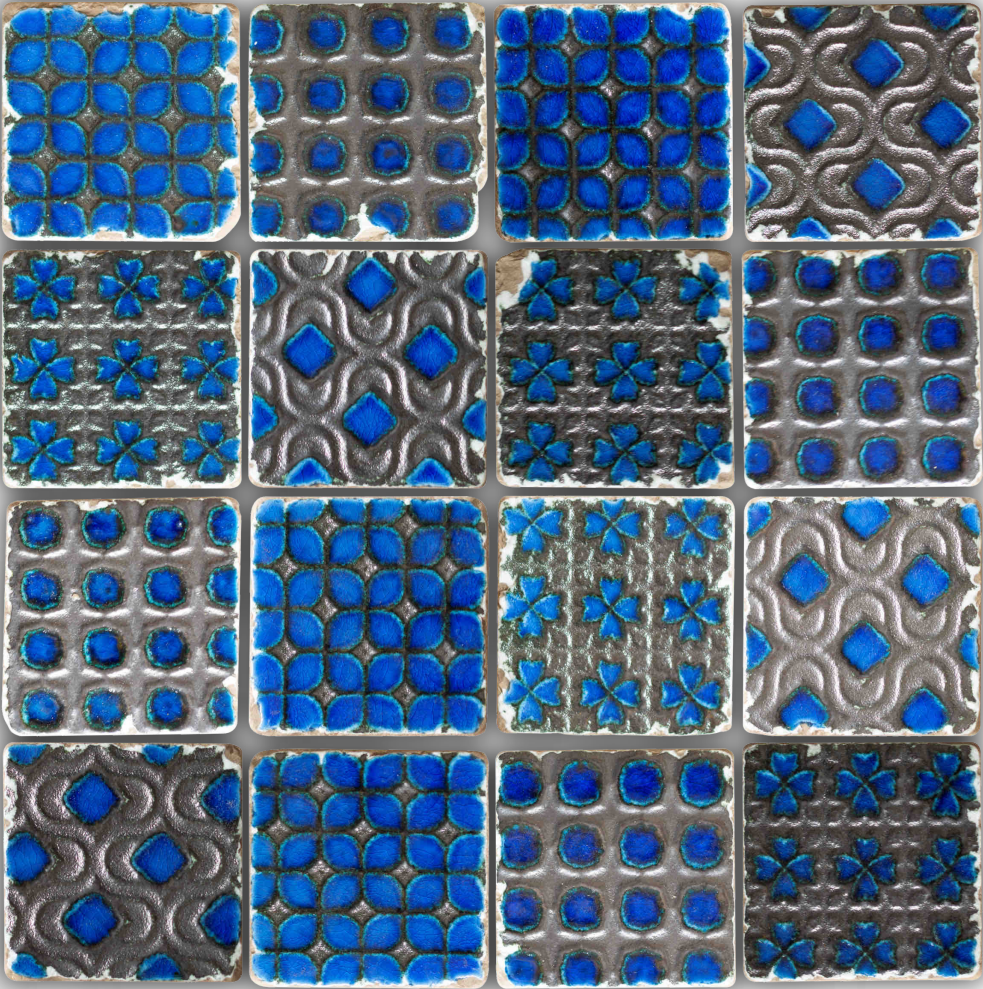

XXM - 02

SIZE - 297X297mm

PC 13

Raku Collection

LUXE