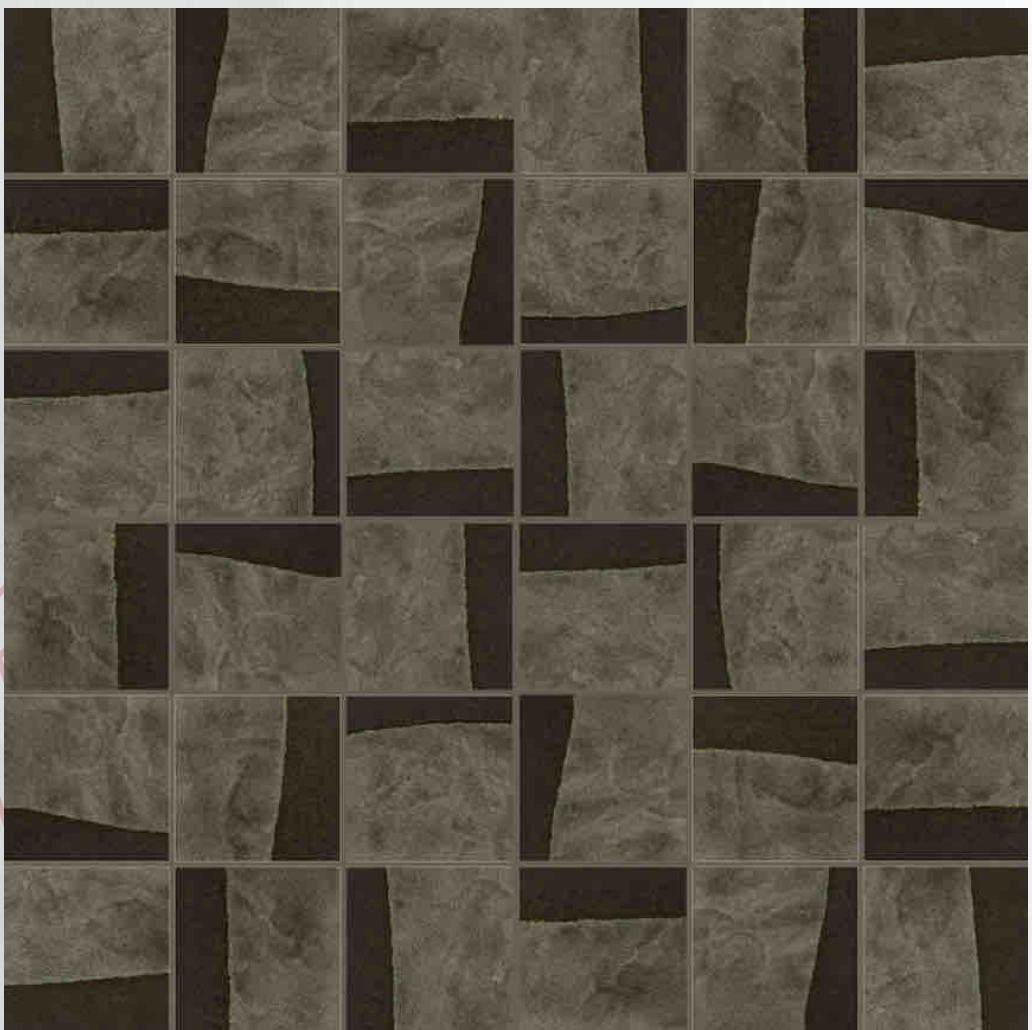

WALL

DRY AREA

INTERIOR

CRACKLE

SHADE VARIATION

PATTERN