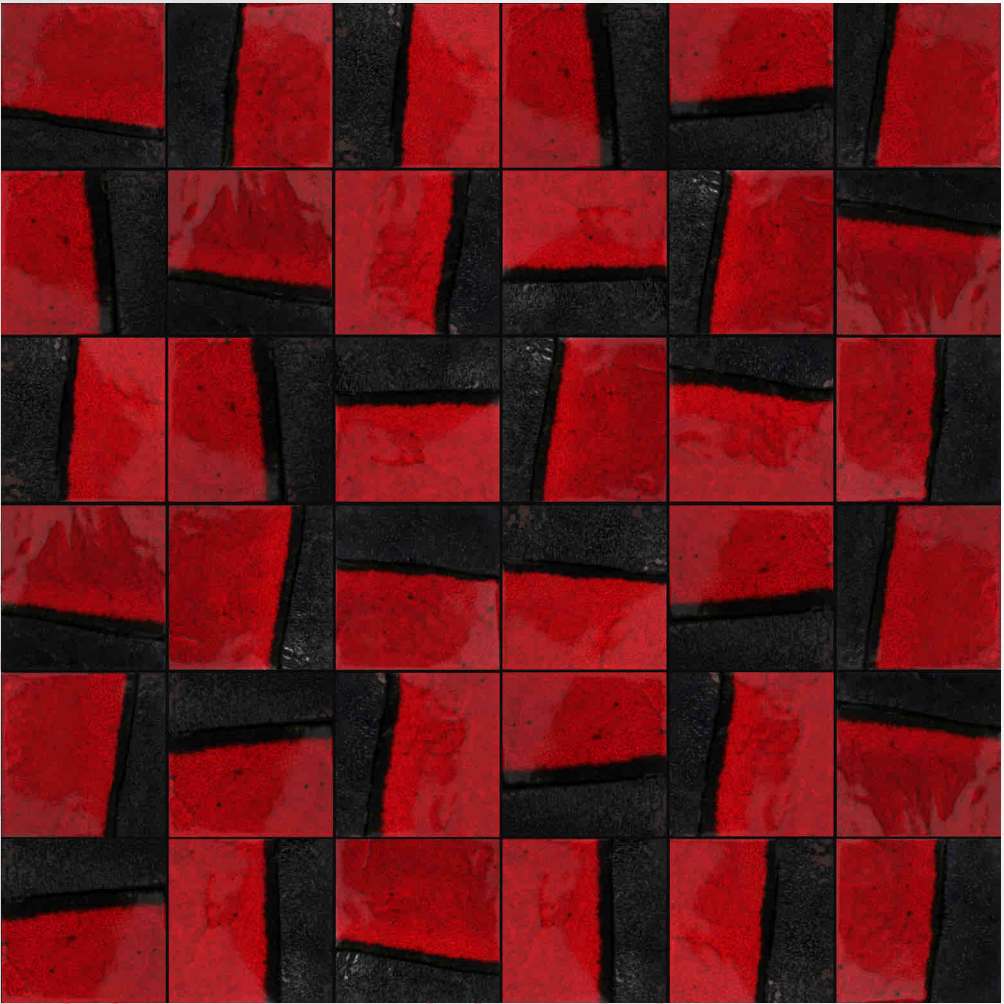

WALL

DRY AREA

INTERIOR

CRACKLE

SHADE VARIATION

PATTERN