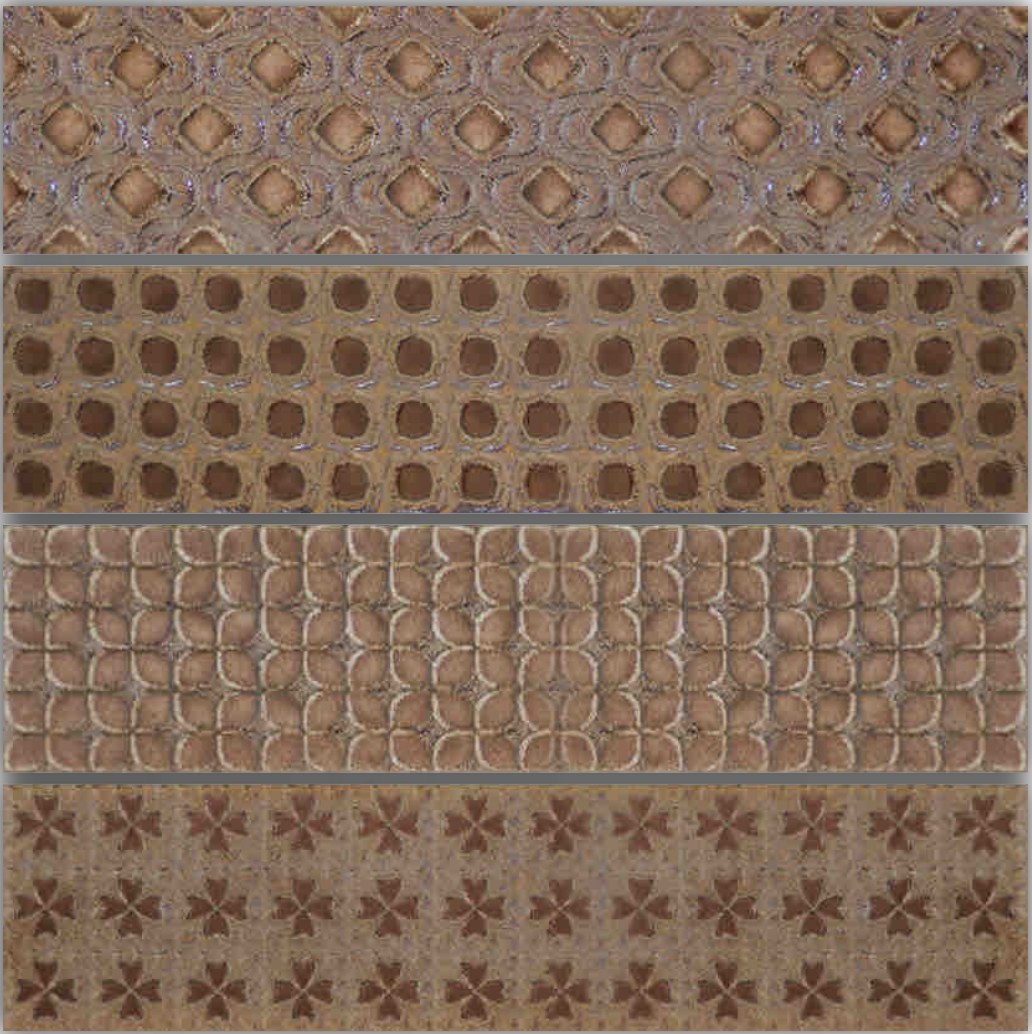

XB - 12501/MIX

SIZE - 297X72mm

PC 06

Raku Collection

KAIRO