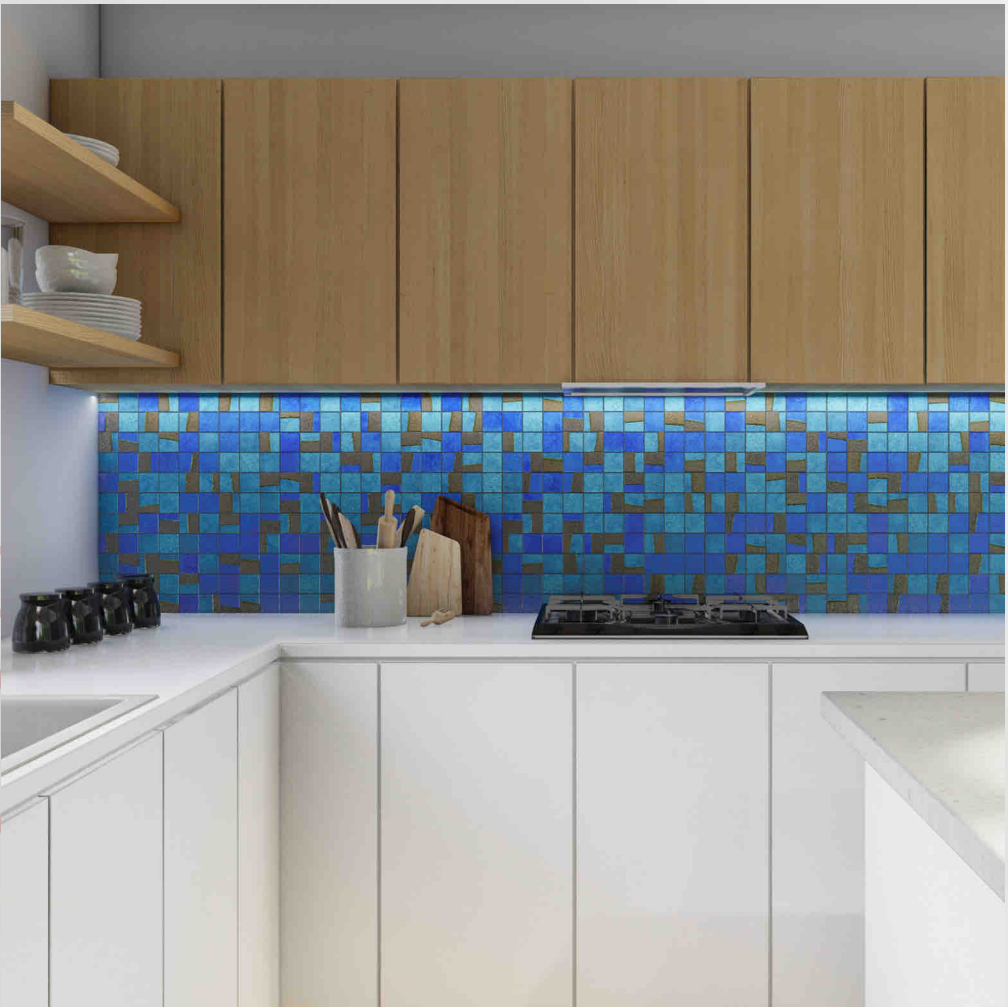

INTERIOR

CRACKLE

SHADE VARIATION

PATTERN

XXM - 030

SIZE - 297X297mm

PC 13

Raku Collection

BREEZE

- WALL
- DRY AREA
- INTERIOR
- CRACKLE
- SHADE VARIATION
- PATTERN

BEAUTIFYING SPACES

www.vrida.com