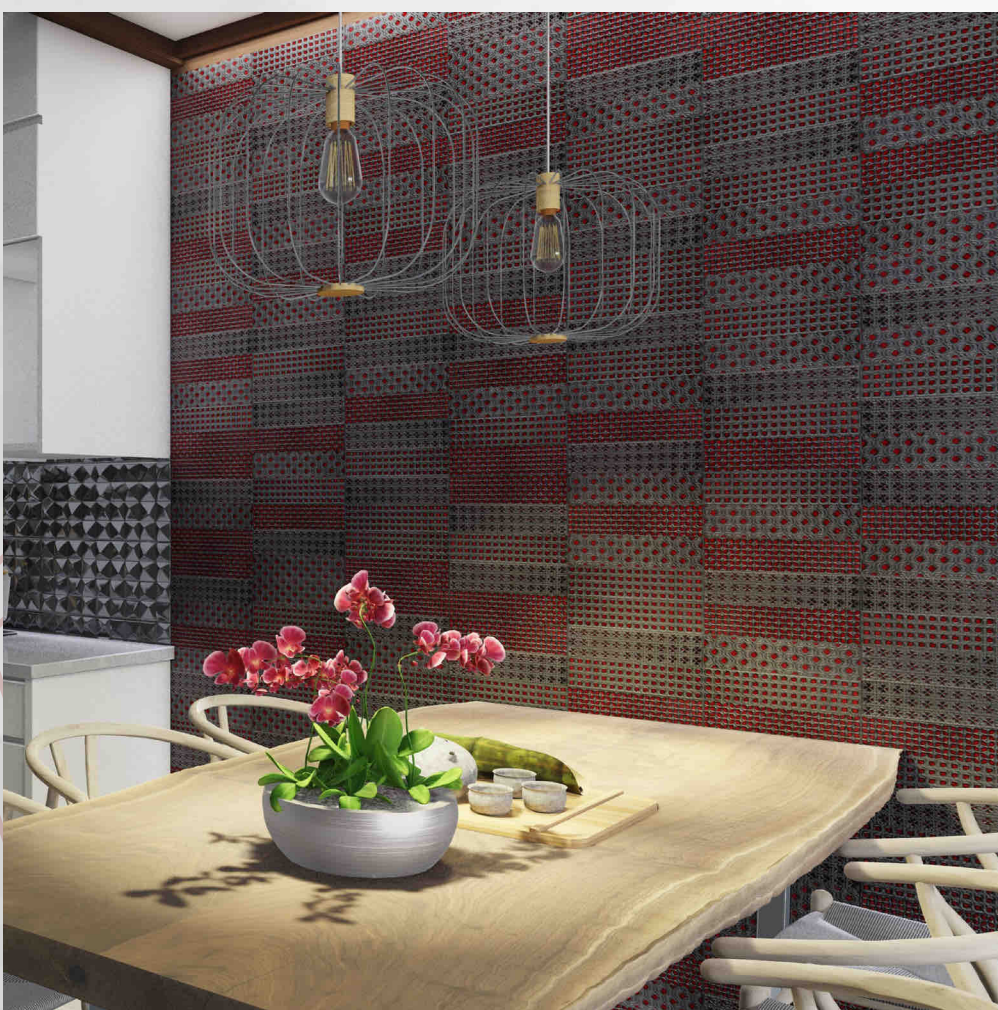

WALL

DRY AREA

INTERIOR

CRACKLE

SHADE VARIATION

PATTERN