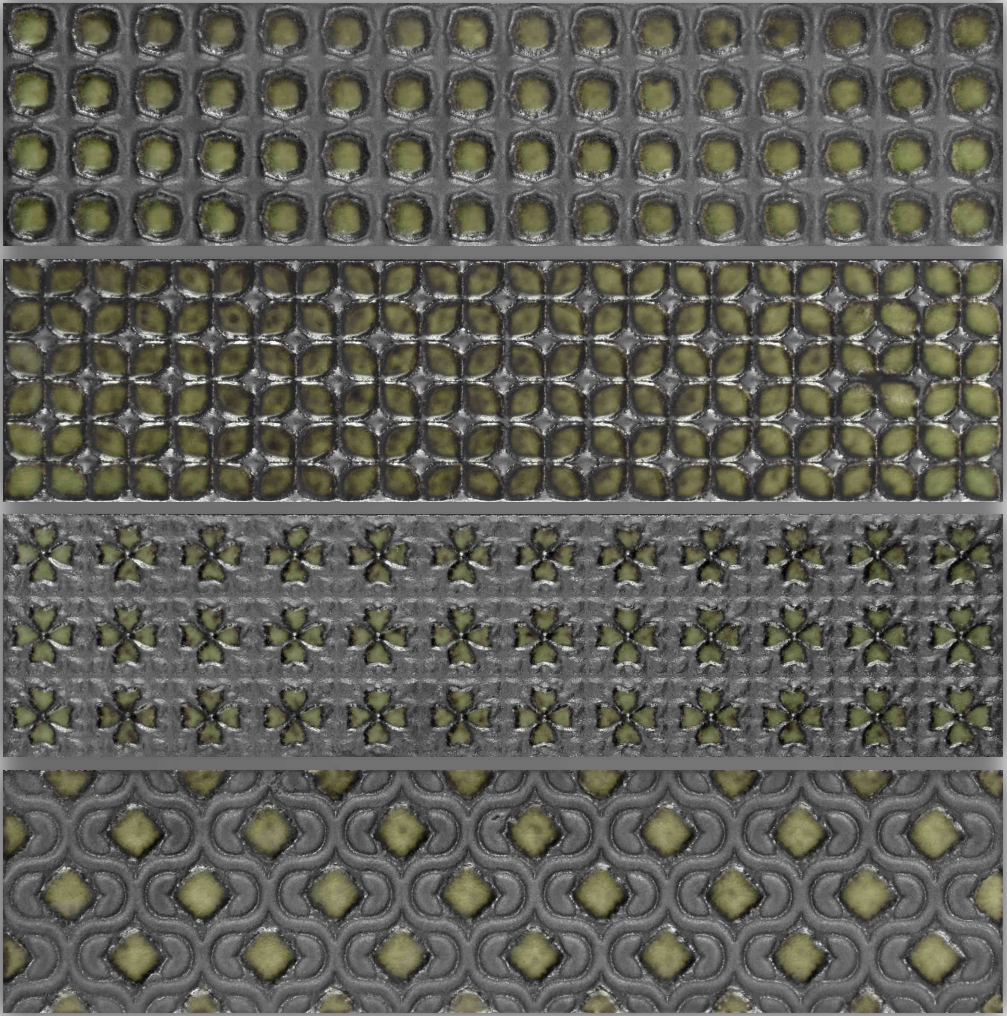

XB - 12604/MIX

SIZE - 297X72mm

PC 06

Raku Collection

KAIRO