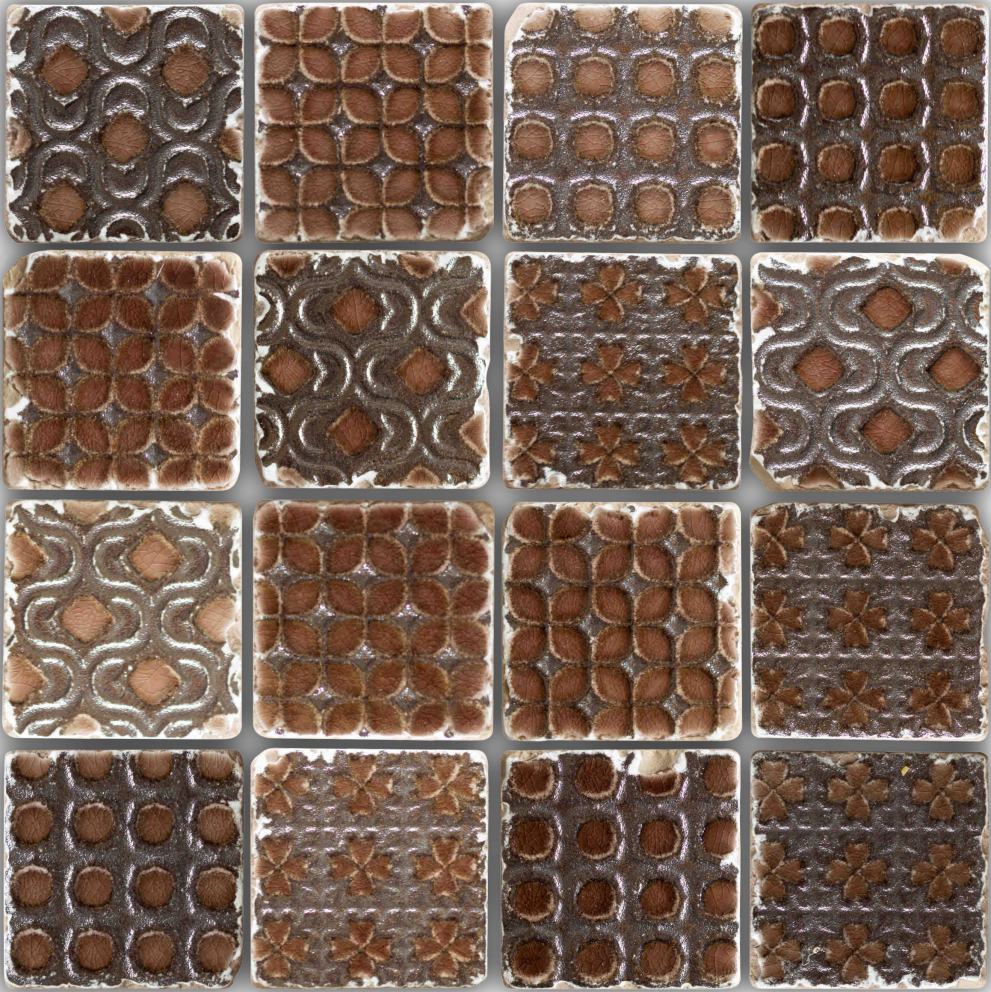

WALL

DRY AREA

INTERIOR

CRACKLE

SHADE VARIATION

PATTERN

XXM - 03

SIZE - 297X297mm