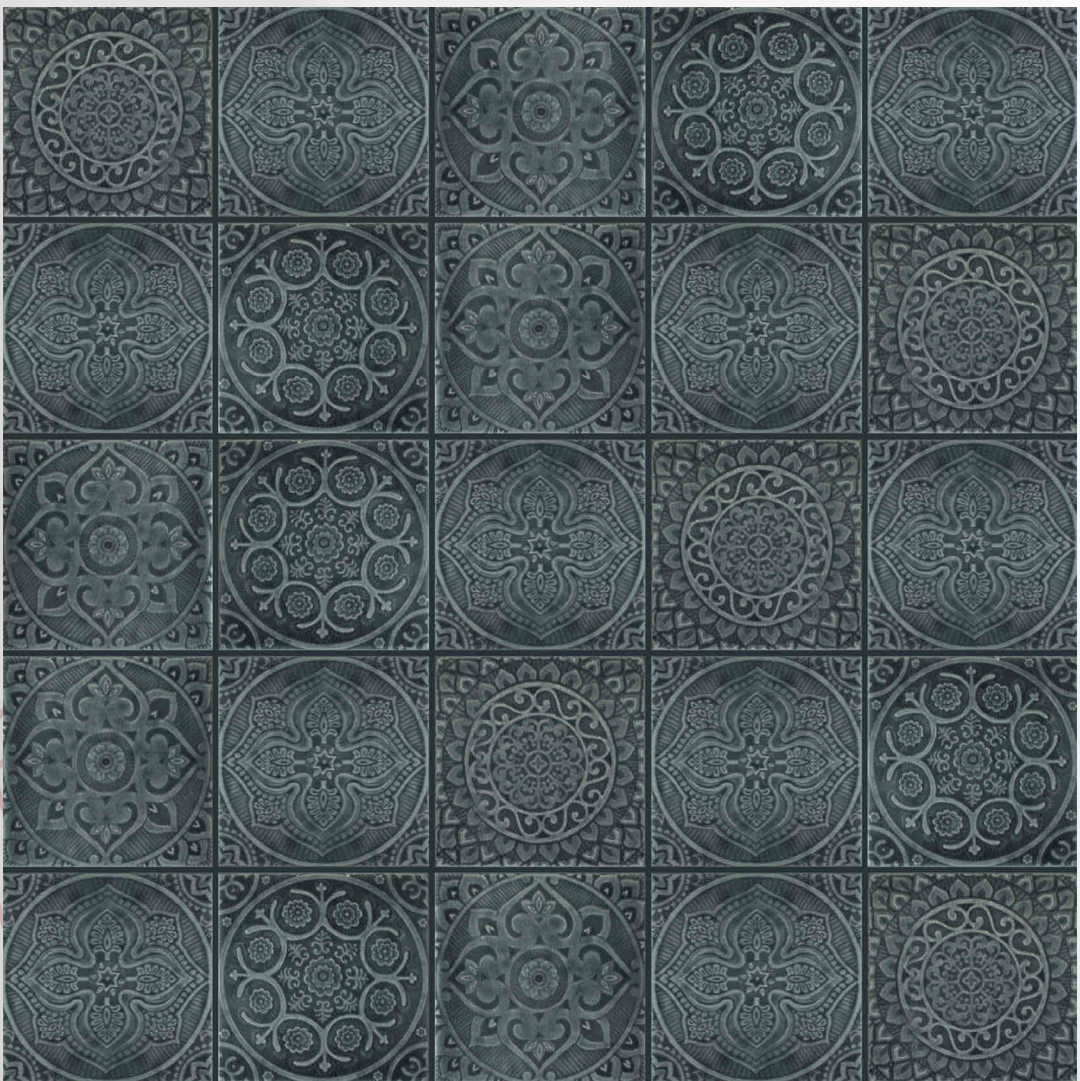

WALL

DRY AREA

INTERIOR

CRACKLE

SHADE VARIATIO

PATTERN

BEAUTIFYING SPACES

www.vrida.com

VRIDA®

HANDCRAFTED DESIGNER TILES