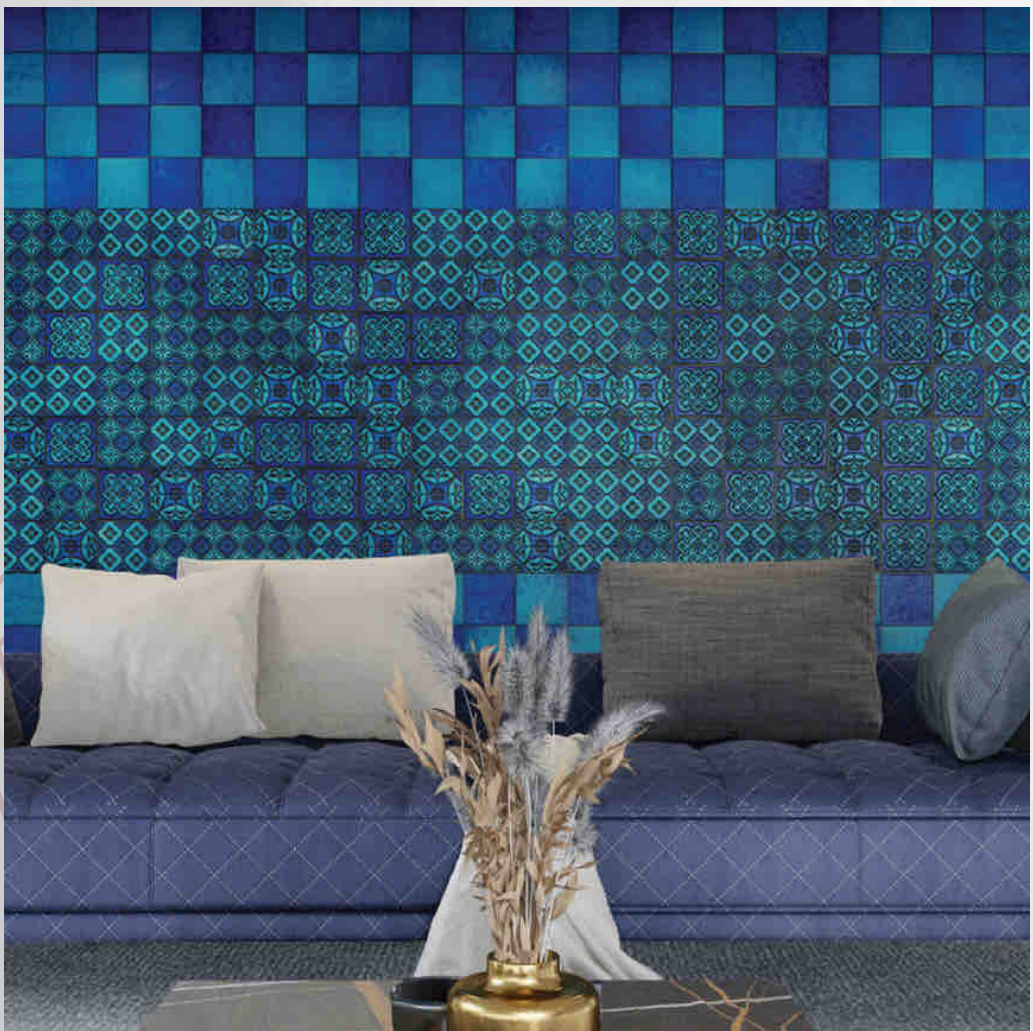

Raku Collection

SARDINIA