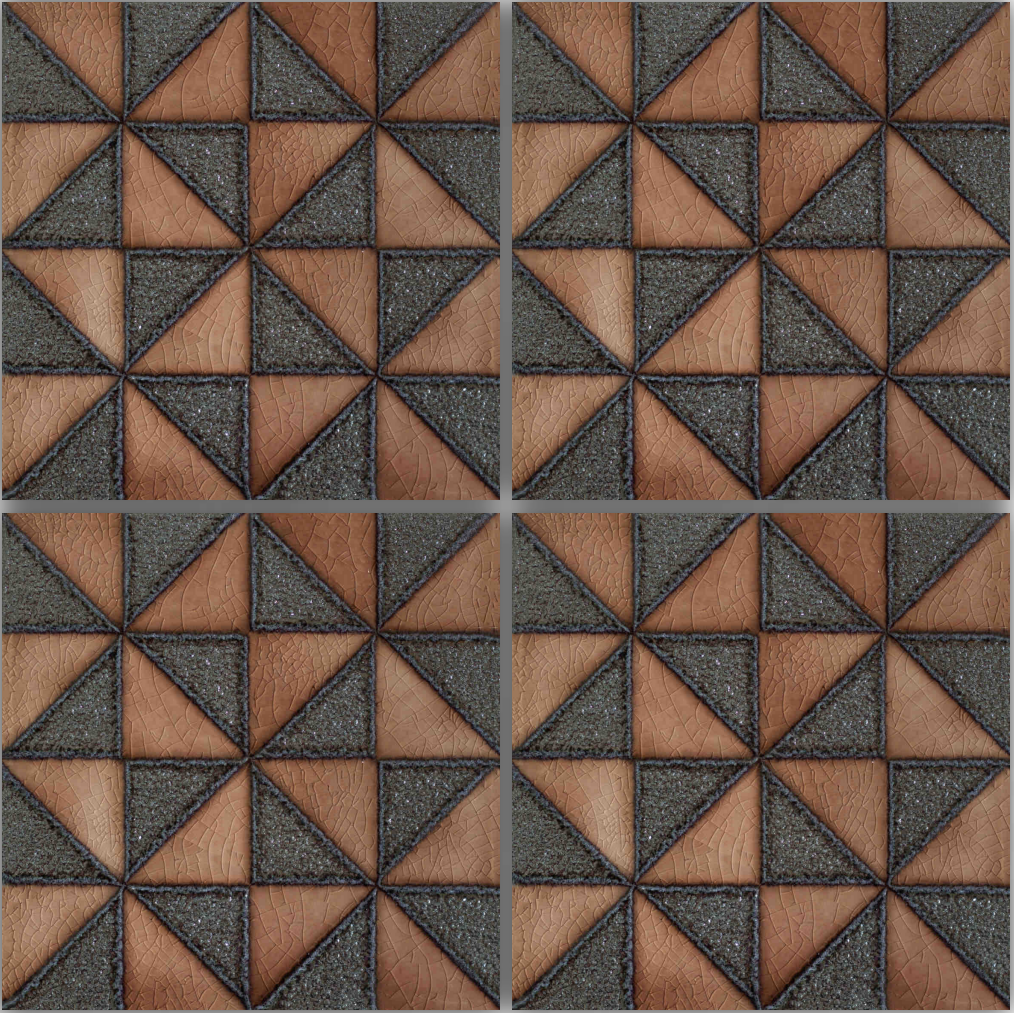

EX - 1098

SIZE - 148X148mm

PC 07

Raku Collection

EXPLORA