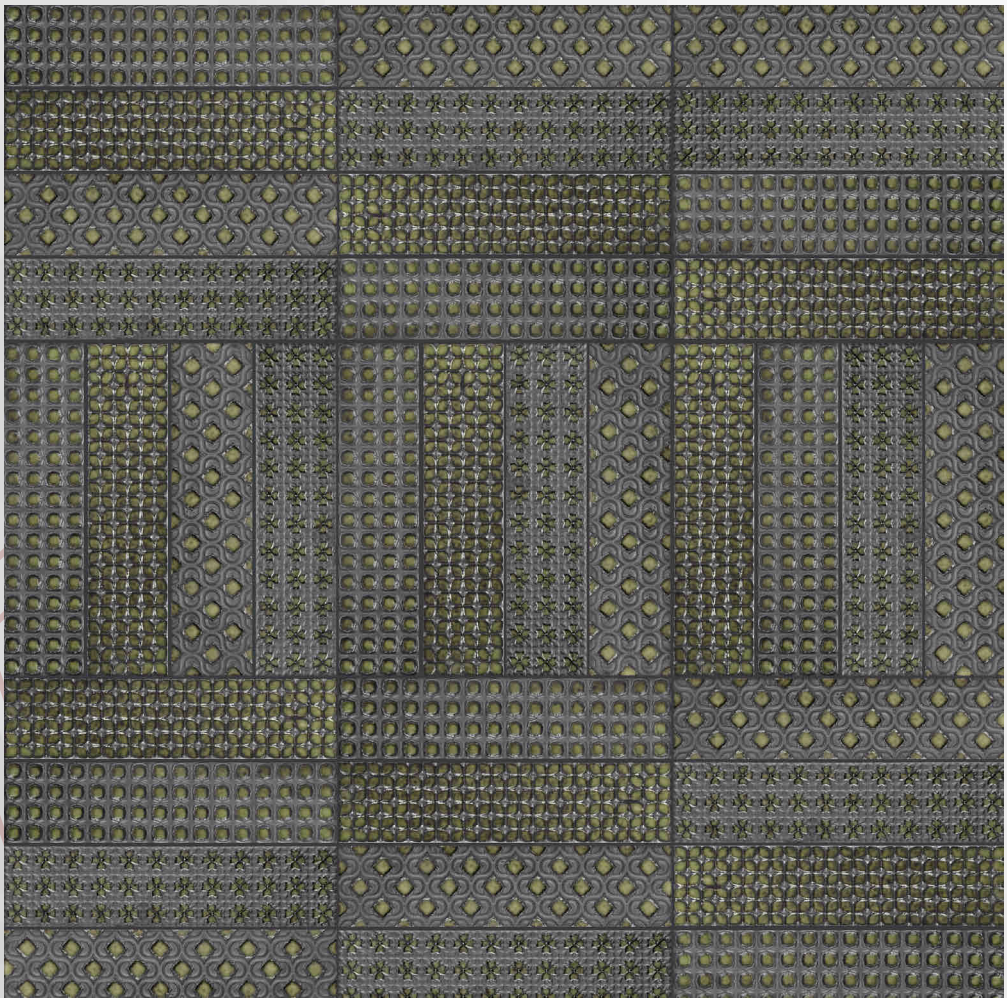

- WALL
- DRY AREA
- INTERIOR
- CRACKLE
- SHADE VARIATION
- PATTERN