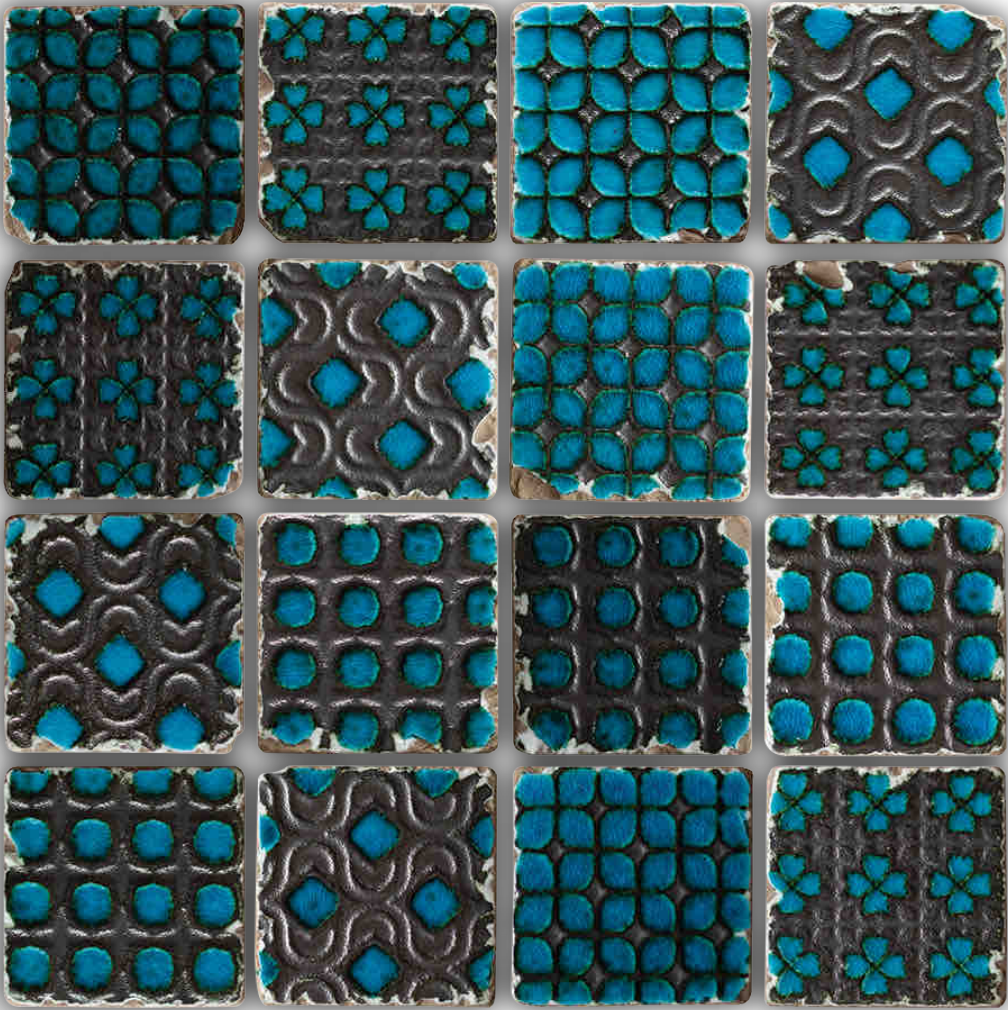

Raku Collection

PC 02

KAIRO

- WALL
- DRY AREA
- INTERIOR
- CRACKLE
- SHADE VARIATION
- PATTERN

BEAUTIFYING SPACES

www.vrida.com

XXM - 01

SIZE - 297X297mm