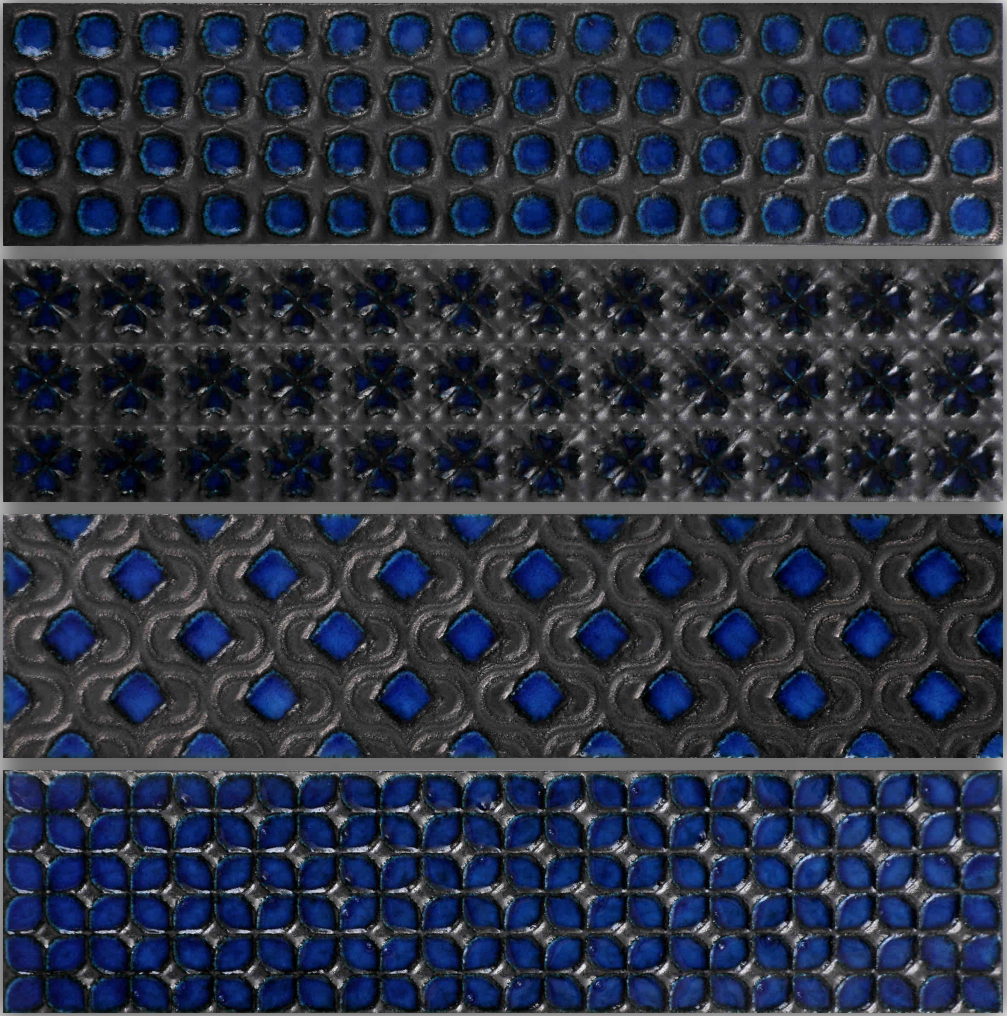

HANDCRAFTED DESIGNER TILES

XB - 12301/MIX

SIZE - 297X72mm

PC 06

Raku Collection

KAIRO

XB - 12304/MIX

SIZE - 297X72mm