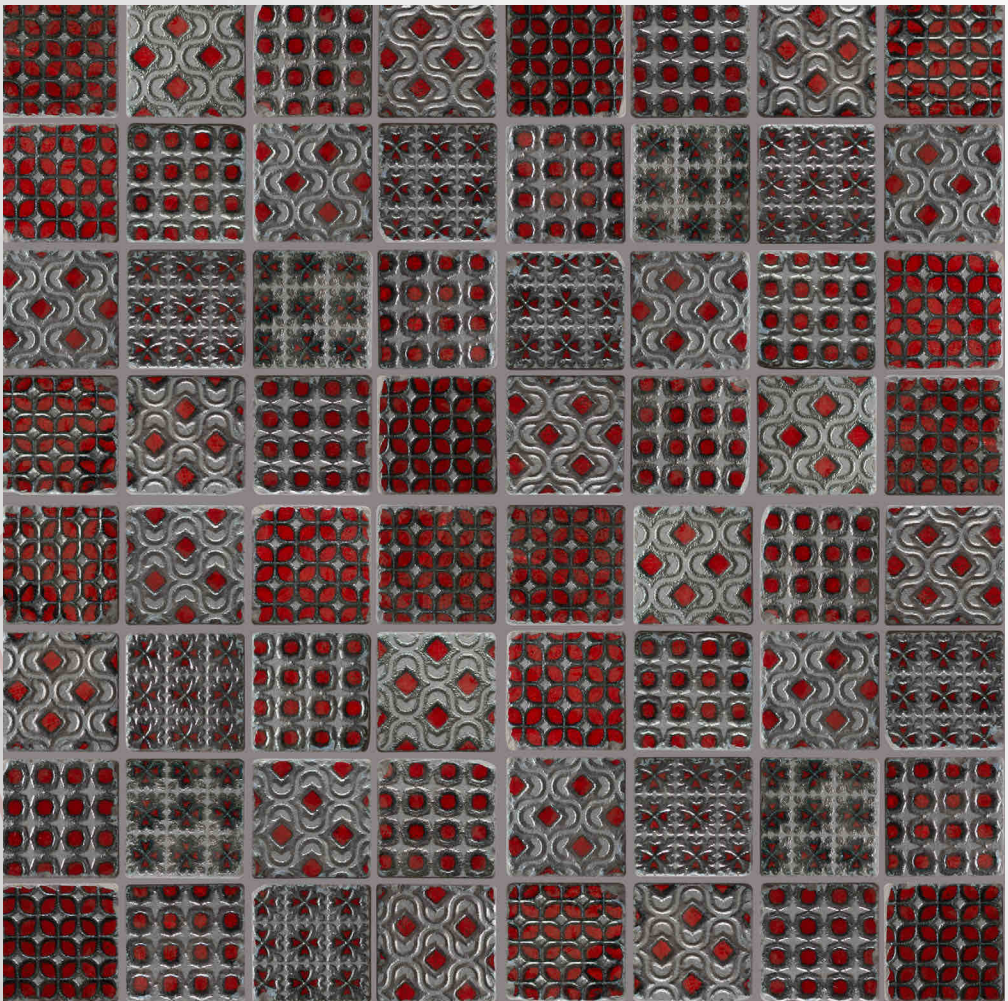

PATTERN

XXM - 04

SIZE - 297X297mm

PC 13

Raku Collection

LUXE

WALL

DRY AREA