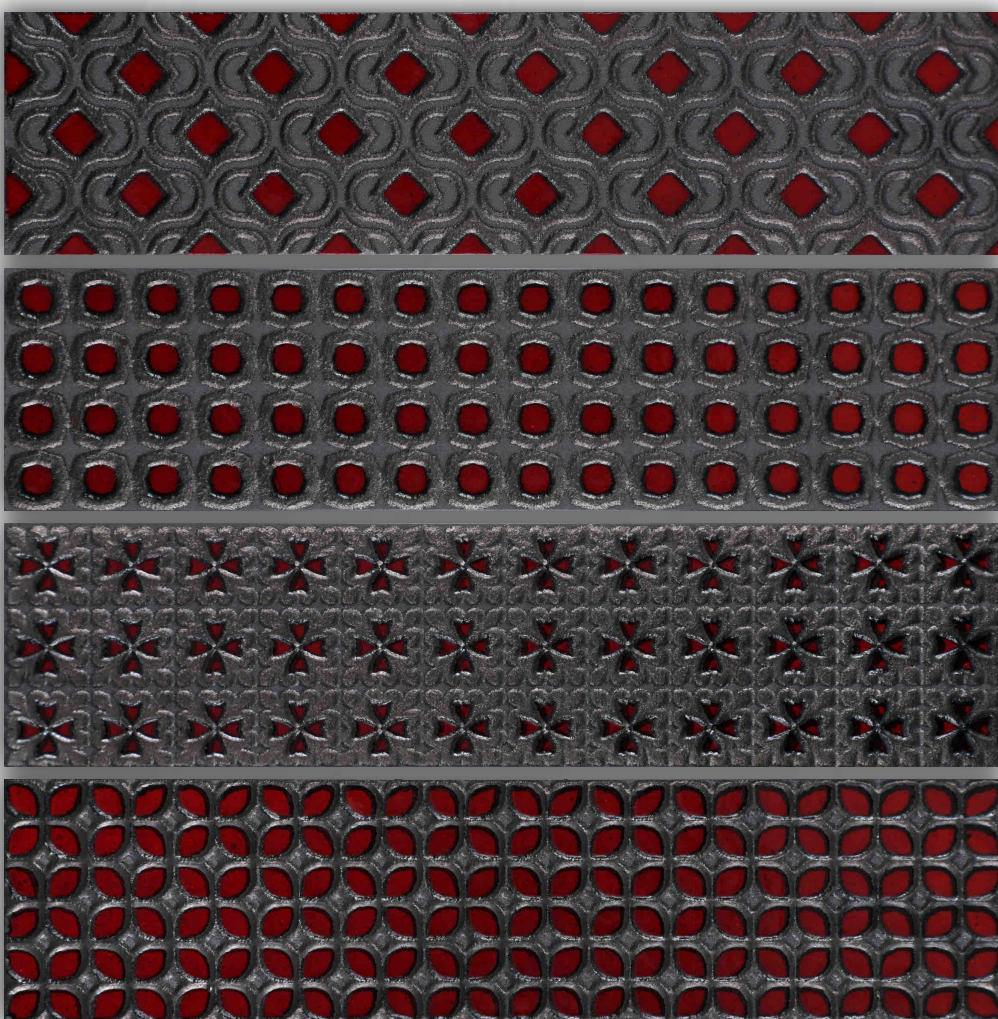

Raku Collection

PC 06

KAIRO

- WALL
- DRY AREA
- INTERIOR
- CRACKLE
- SHADE VARIATION
- PATTERN

XB - 12471/MIX

SIZE - 297X72mm

PC 06

Raku Collection