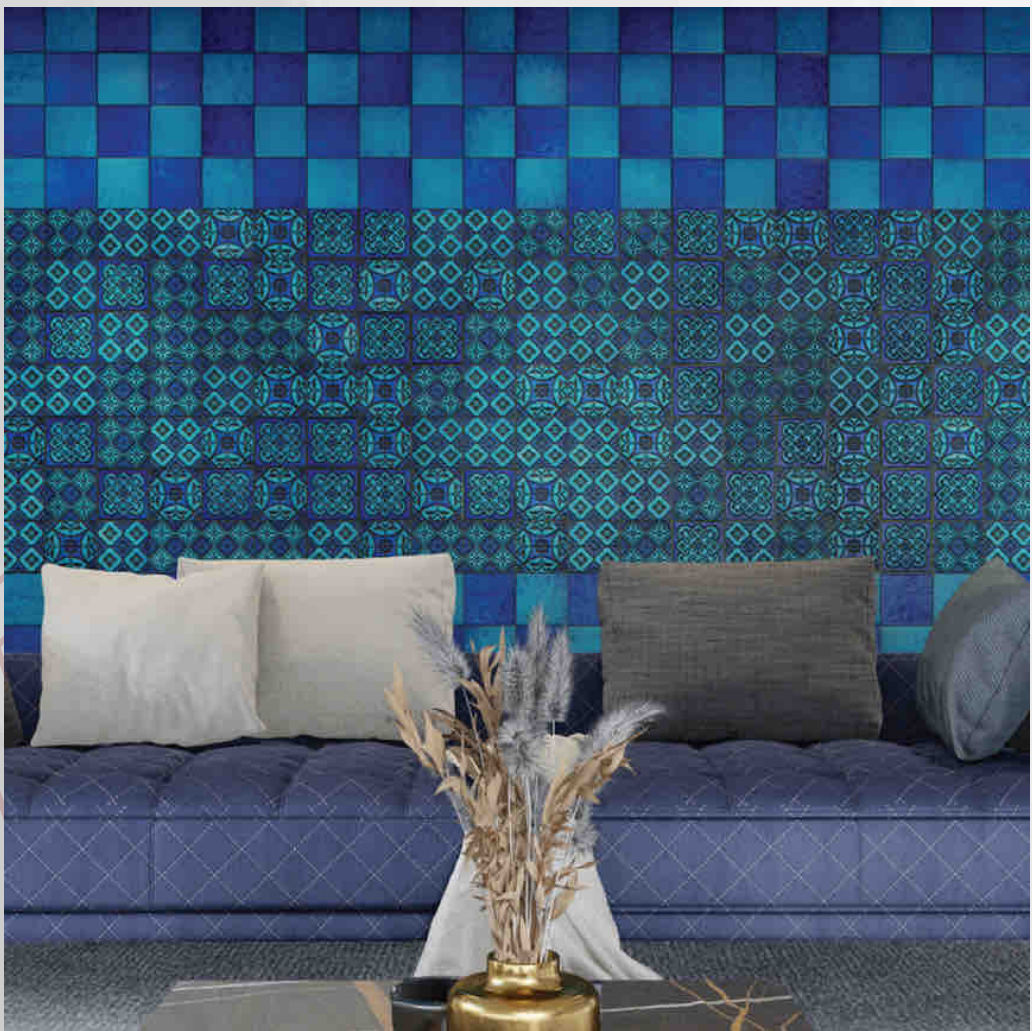

WALL

DRY AREA

INTERIOR

CRACKLE

SHADE VARIATION

PATTERN