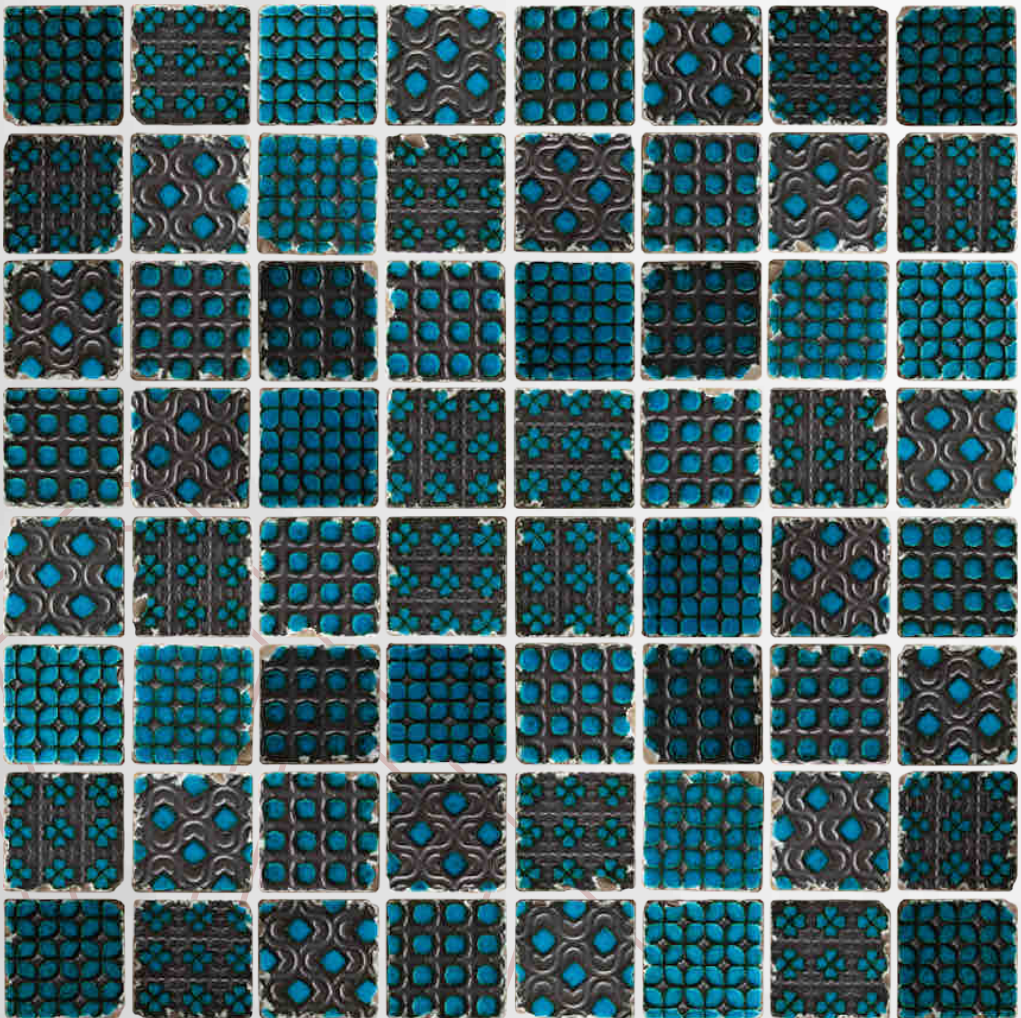

Raku Collection

LUXE