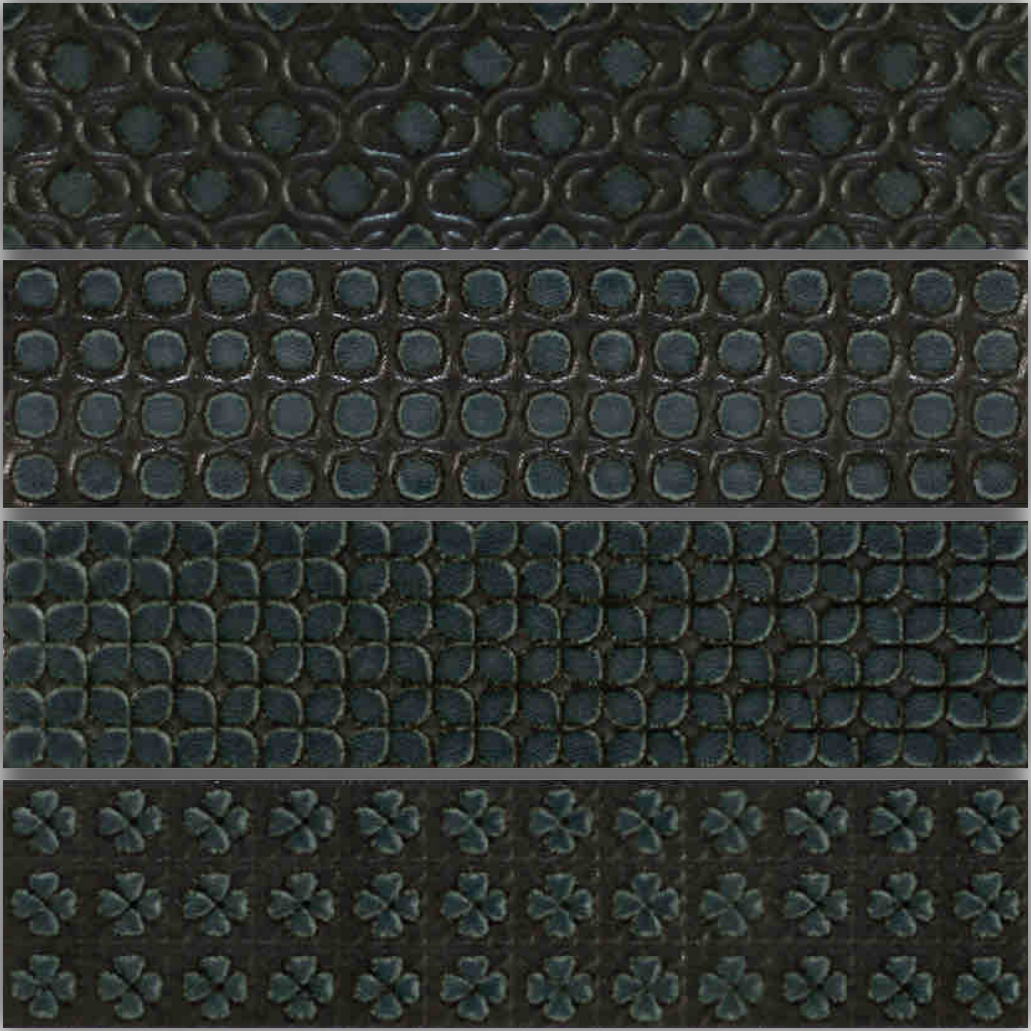

SIZE - 297X72mm

PC 06

Raku Collection

KAIRO

- WALL
- DRY AREA
- INTERIOR
- CRACKLE
- SHADE VARIATION
- PATTERN

XB - 12104/MIX

SIZE - 297X72mm

PC 06