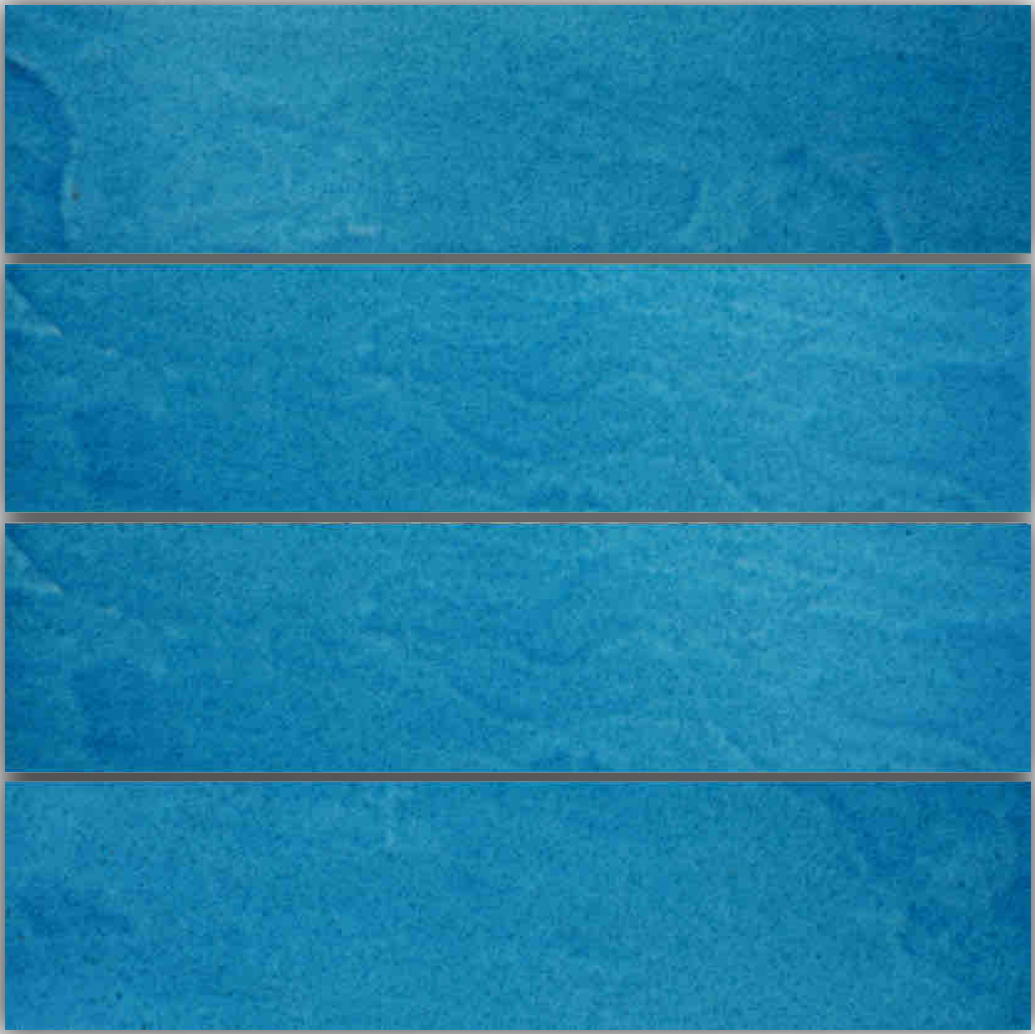

CRACKLE

SHADE VARIATION

PATTERN

PC - 72011

SIZE - 297X72mm

PC 02

Raku Collection

KAIRO