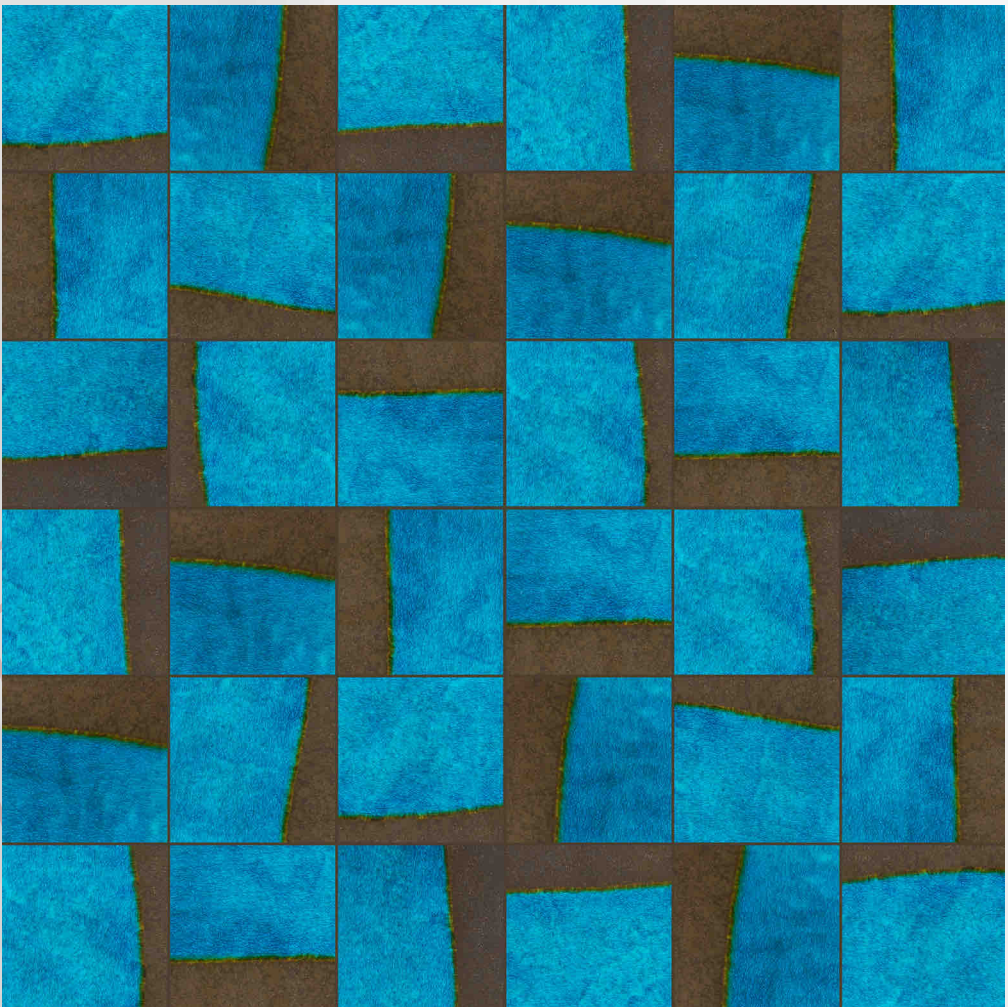

WALL

DRY AREA

INTERIOR

CRACKLE

SHADE VARIATION

PATTERN