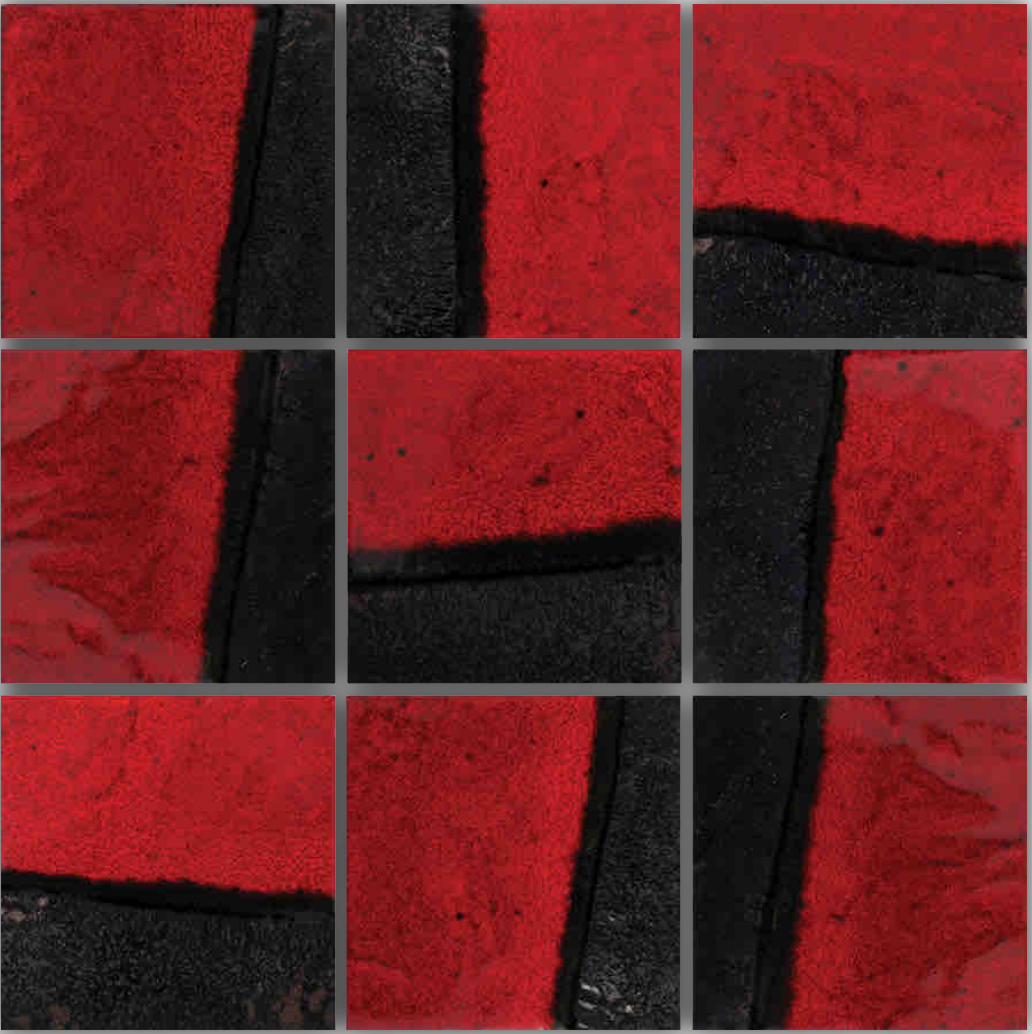

WALL

DRY AREA

INTERIOR

CRACKLE

SHADE VARIATION

PATTERN

EX - 4444

SIZE - 98X98mm