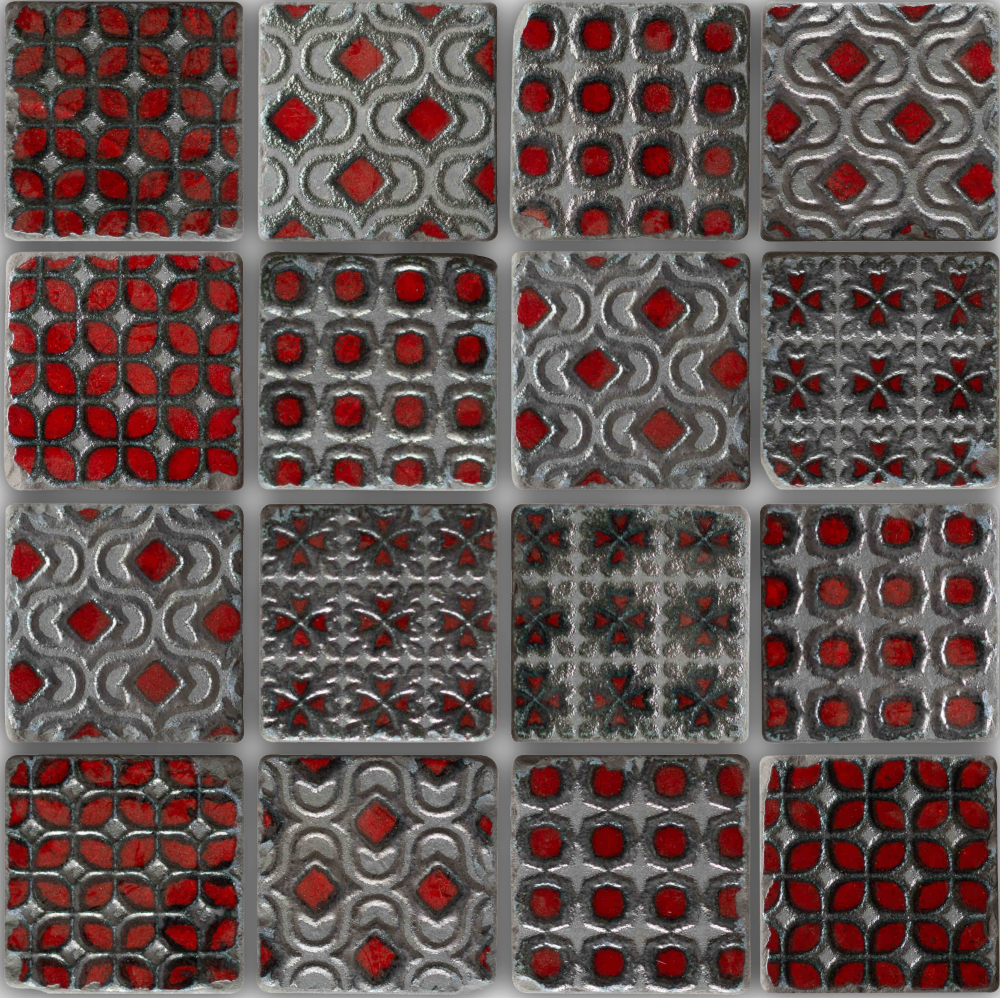

XXM - 04

SIZE - 297X297mm

PC 13

Raku Collection

LUXE