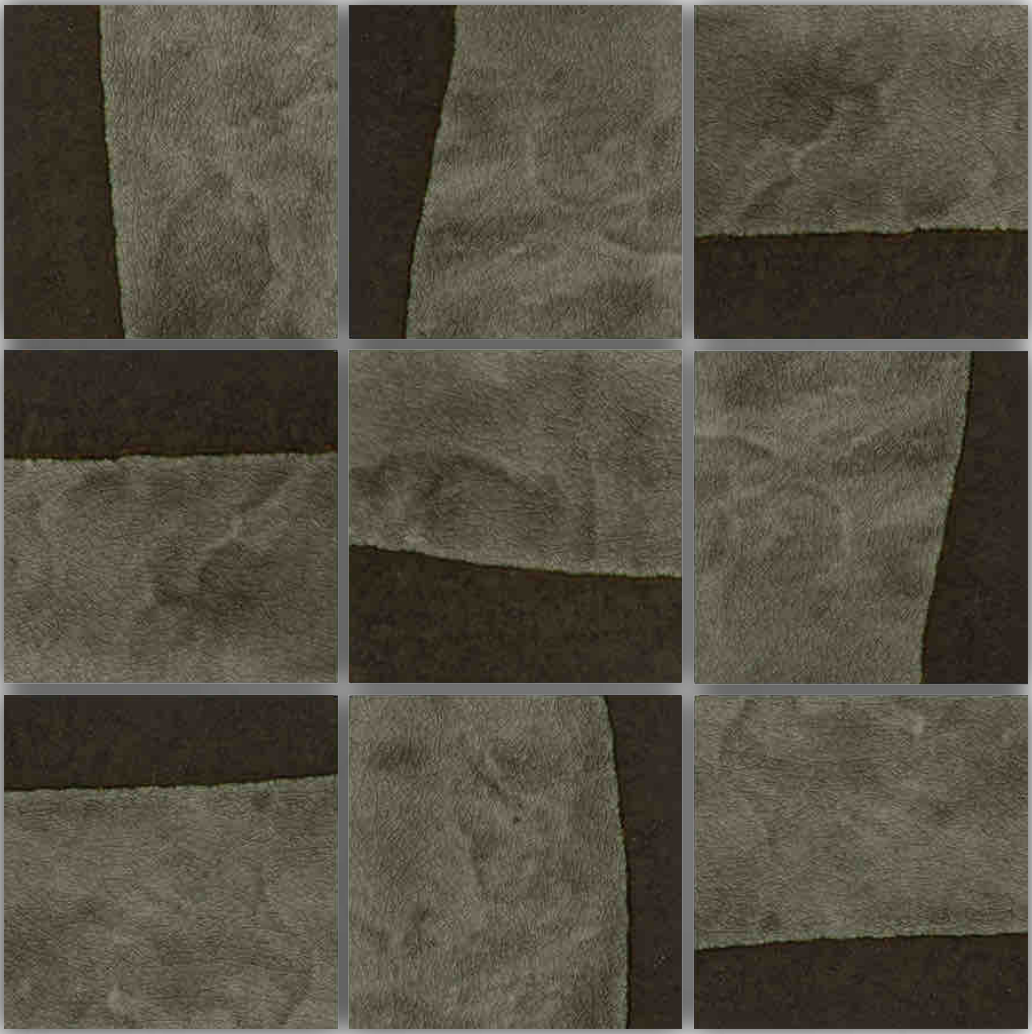

WALL

DRY AREA

INTERIOR

CRACKLE

SHADE VARIATION

PATTERN

EX - 4449

SIZE - 98X98mm