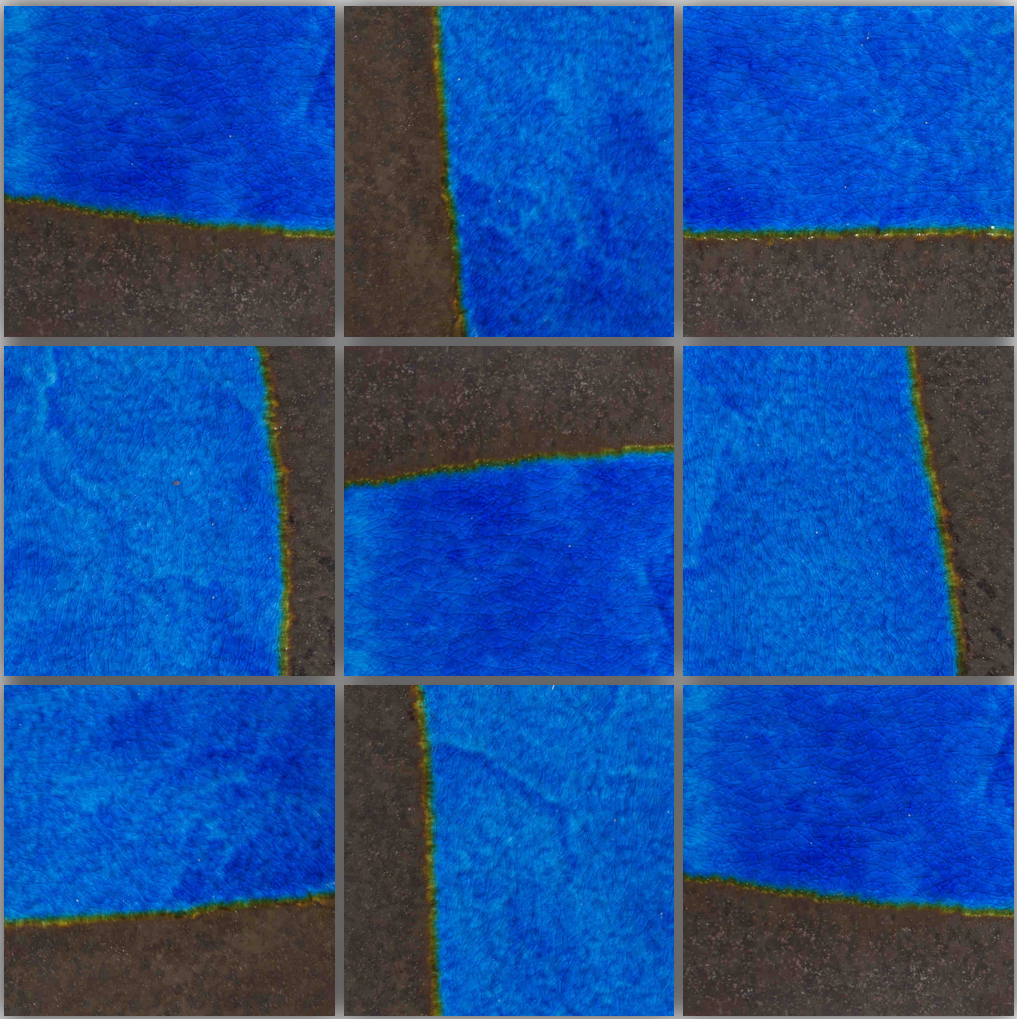

INTERIOR

CRACKLE

SHADE VARIATION

PATTERN

EX - 4446

SIZE - 98X98mm

PC 03

Raku Collection