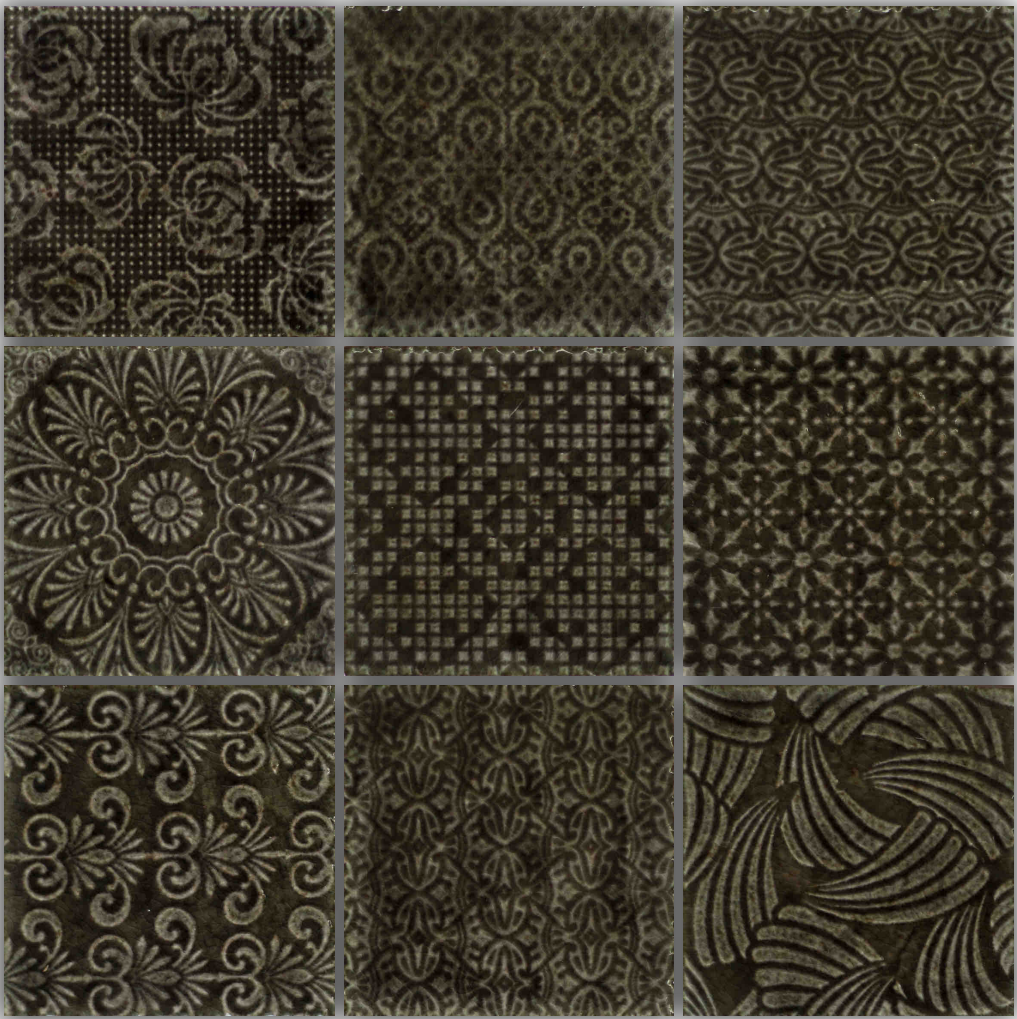

WALL

DRY AREA

INTERIOR

CRACKLE

SHADE VARIATION

PATTERN

HL - 4489

SIZE - 96X96mm