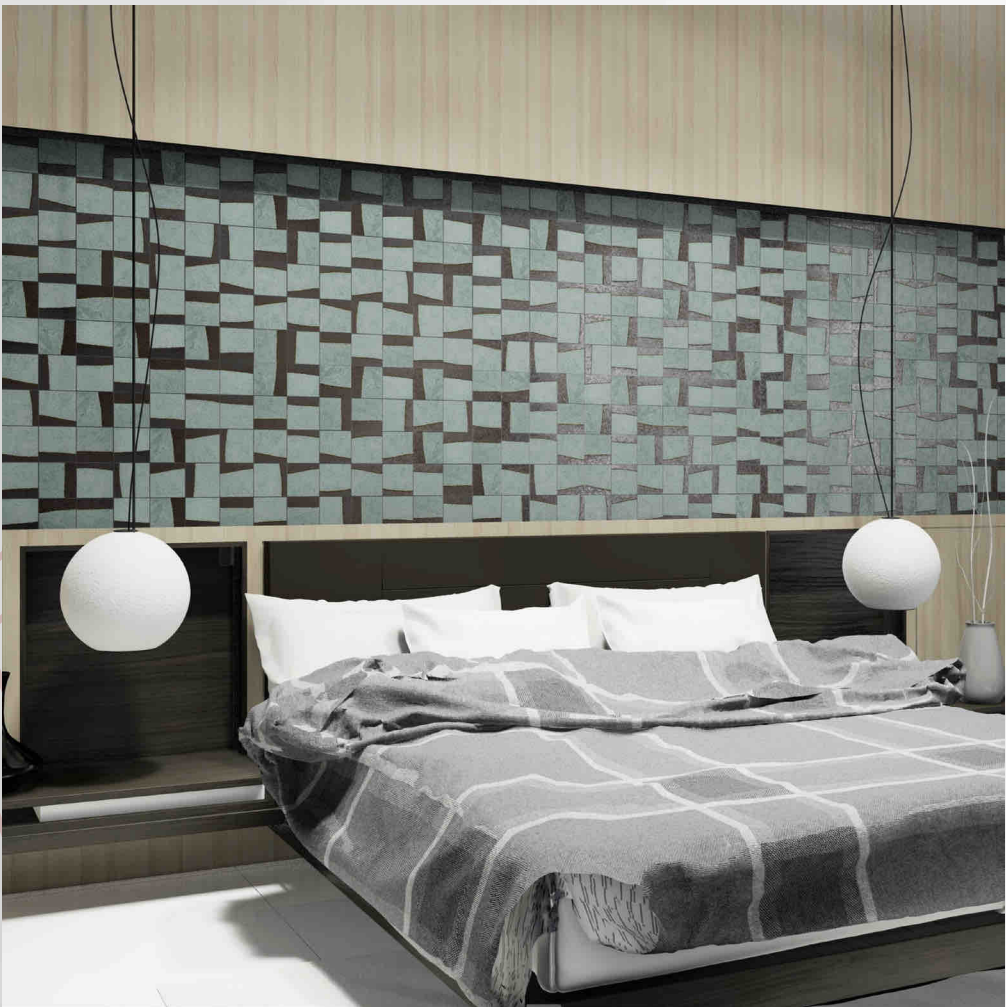

WALL

DRY AREA

INTERIOR

CRACKLE

SHADE VARIATION

PATTERN

EX - 4449

SIZE - 98X98mm