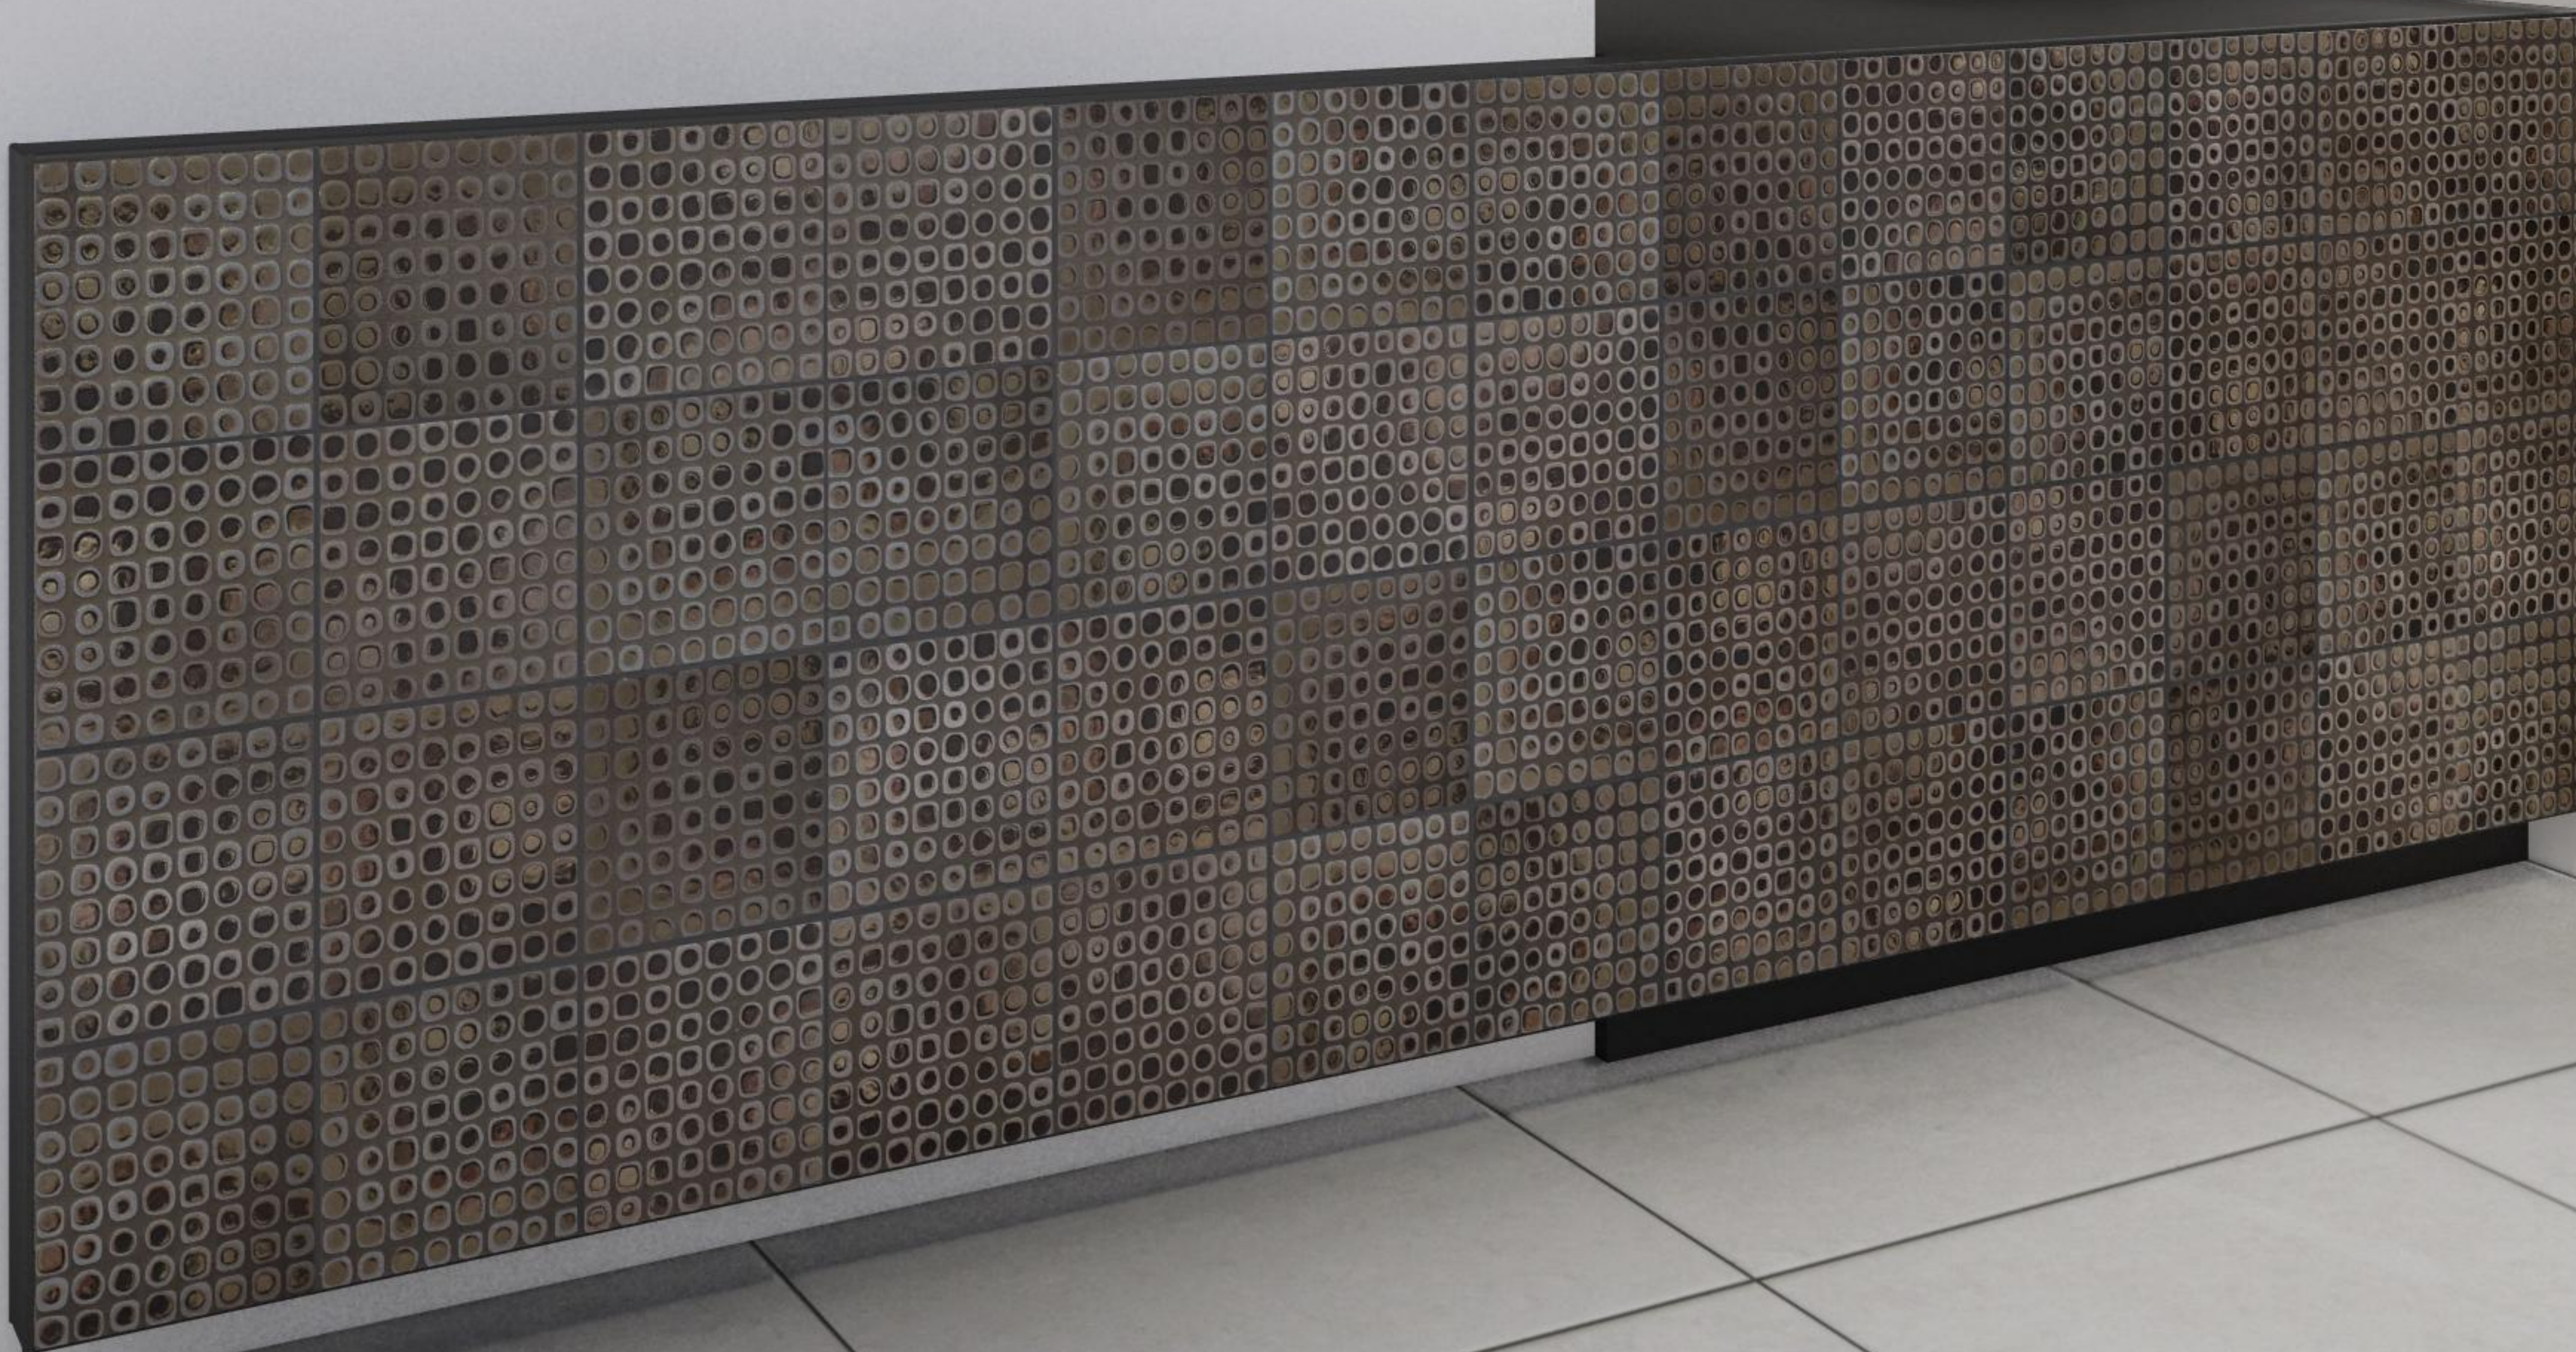

LIBERTY
AUTO