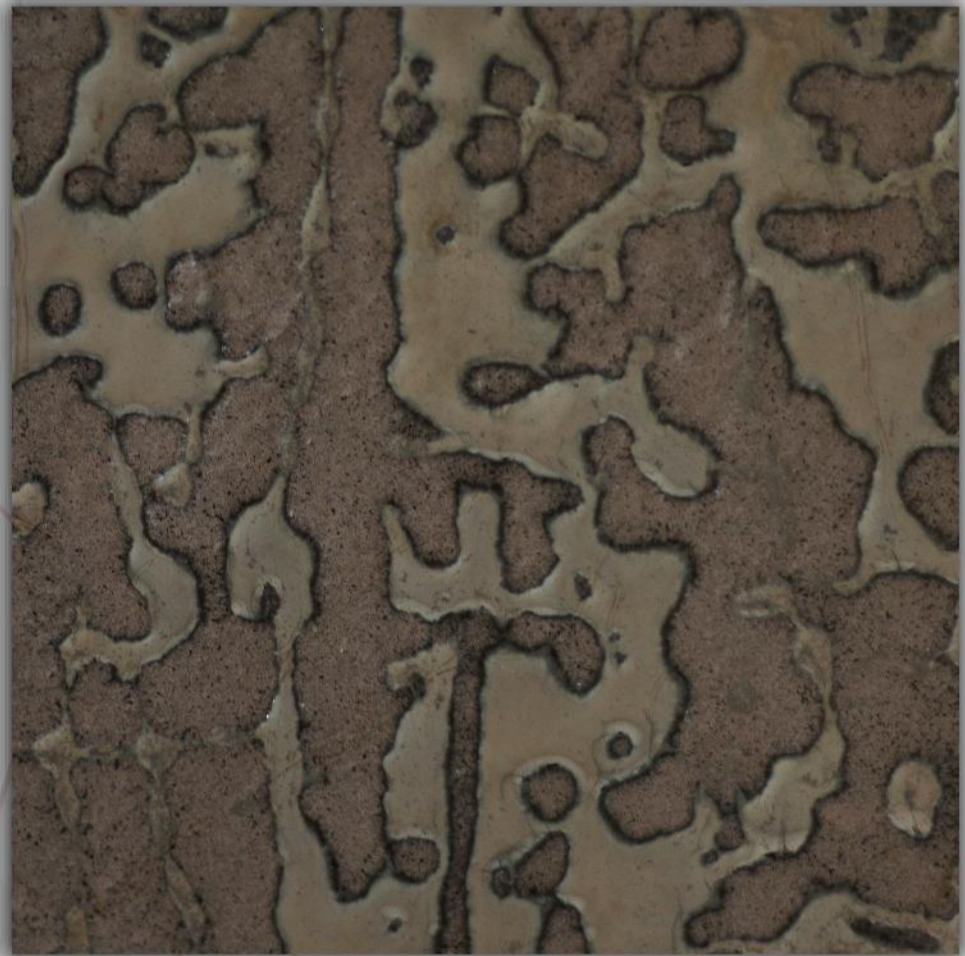

XS - 66202

SIZE - 148X148mm

WALL

DRY AREA

INTERIOR

HANDCRAFTED

THIRD FIRING

PATTERN