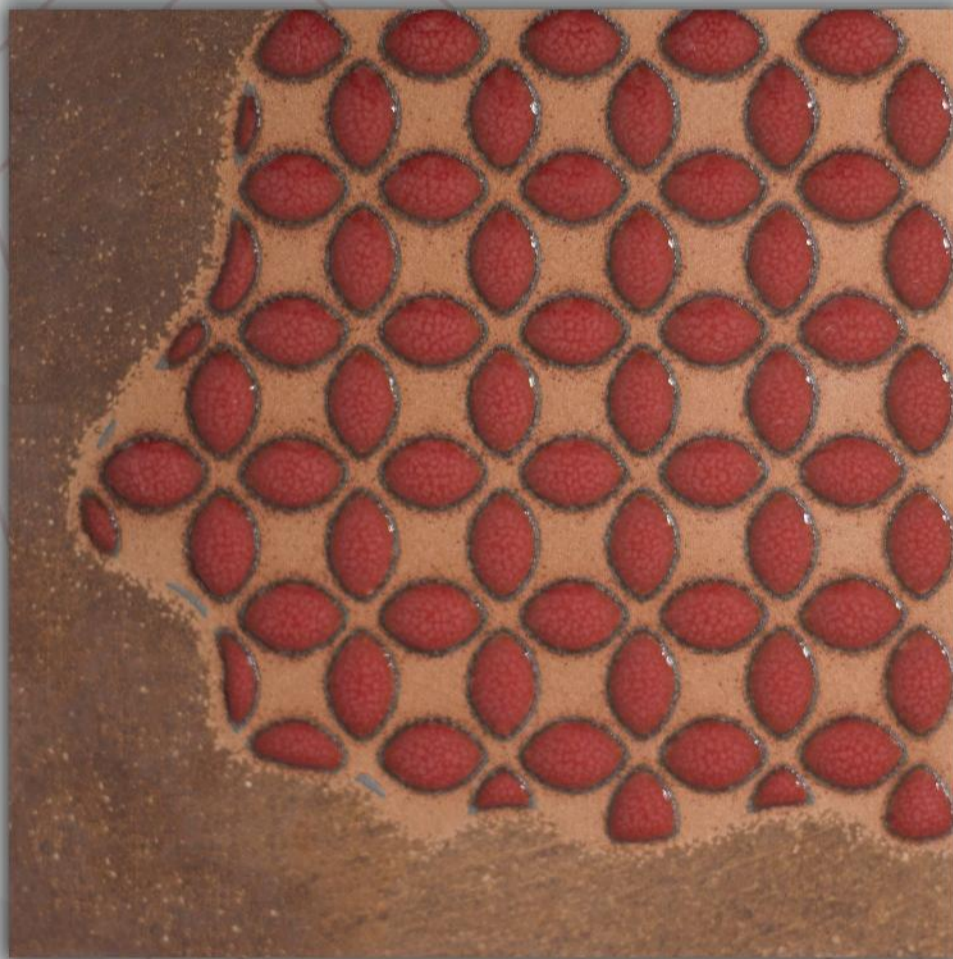

XS - 66221

SIZE - 148X148mm

WALL

DRY AREA

INTERIOR

HANDCRAFTED

THIRD FIRING

PATTERN