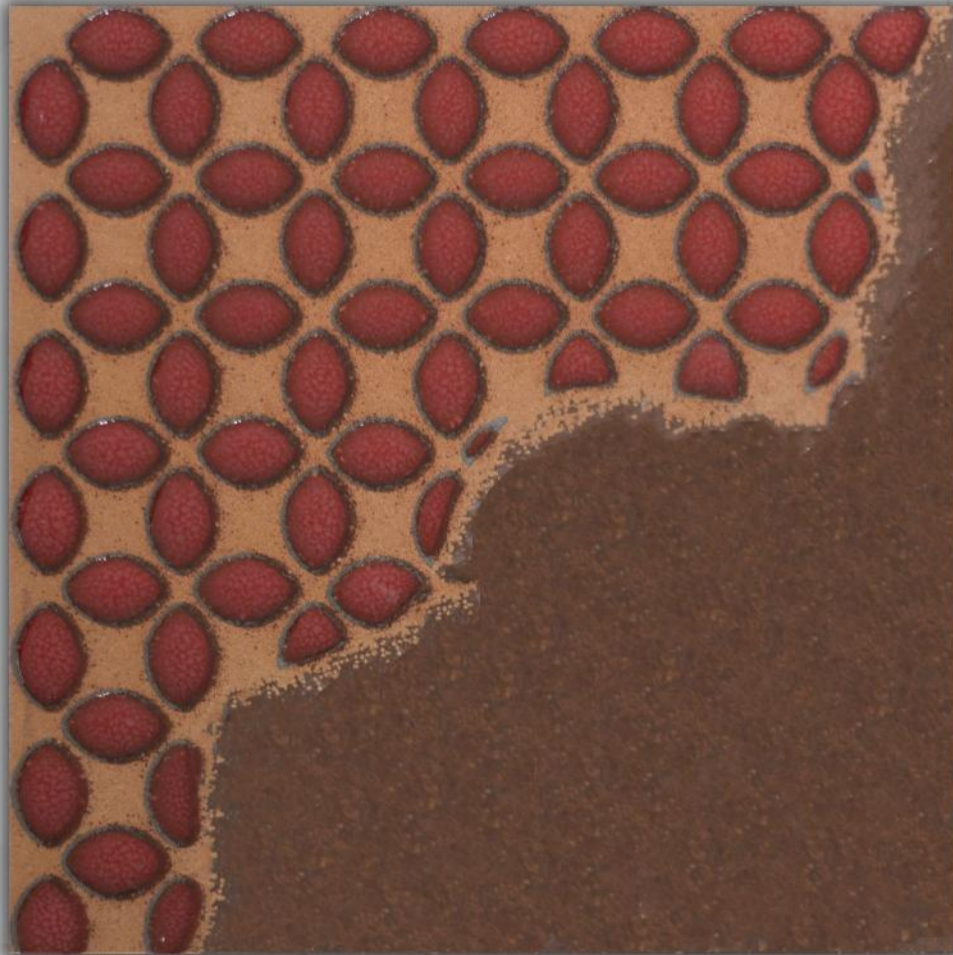

XS - 66221

SIZE - 148X148mm

WALL

DRY AREA

INTERIOR

HANDCRAFTED

THIRD FIRING

PATTERN