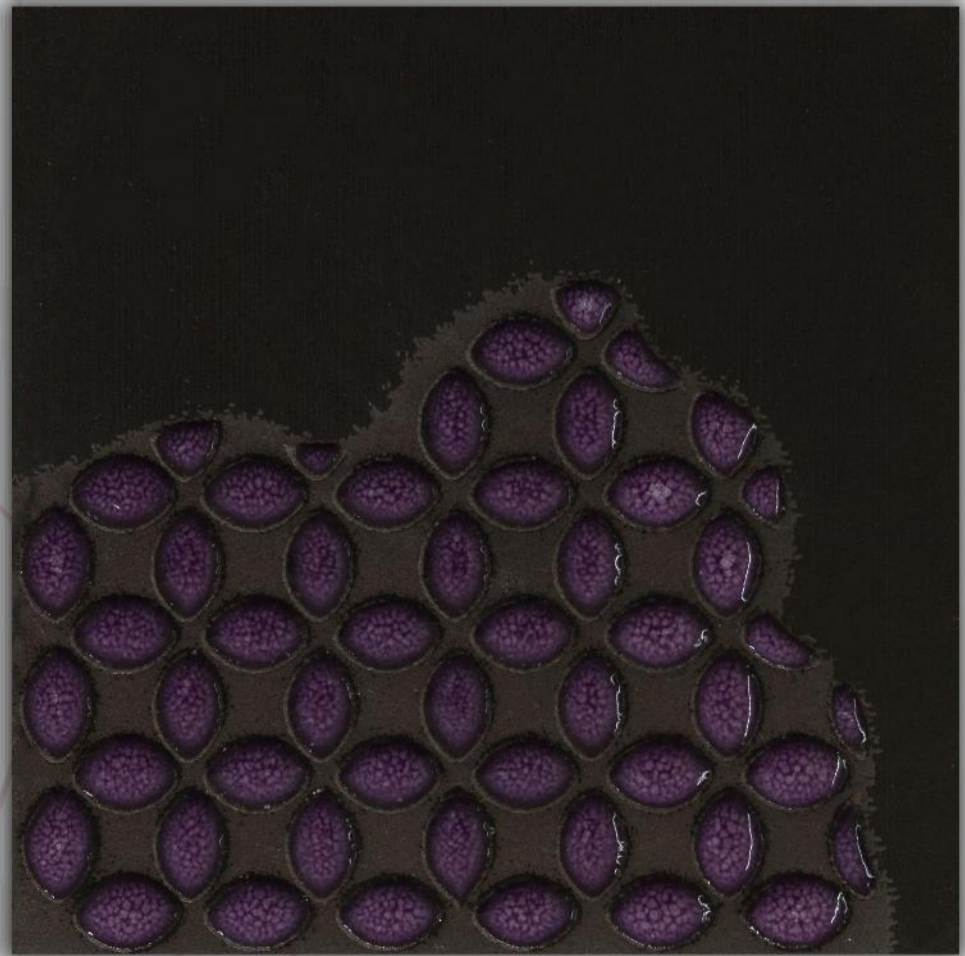

XS - 66222

SIZE - 148X148mm

WALL

DRY AREA

INTERIOR

HANDCRAFTED

THIRD FIRING

PATTERN