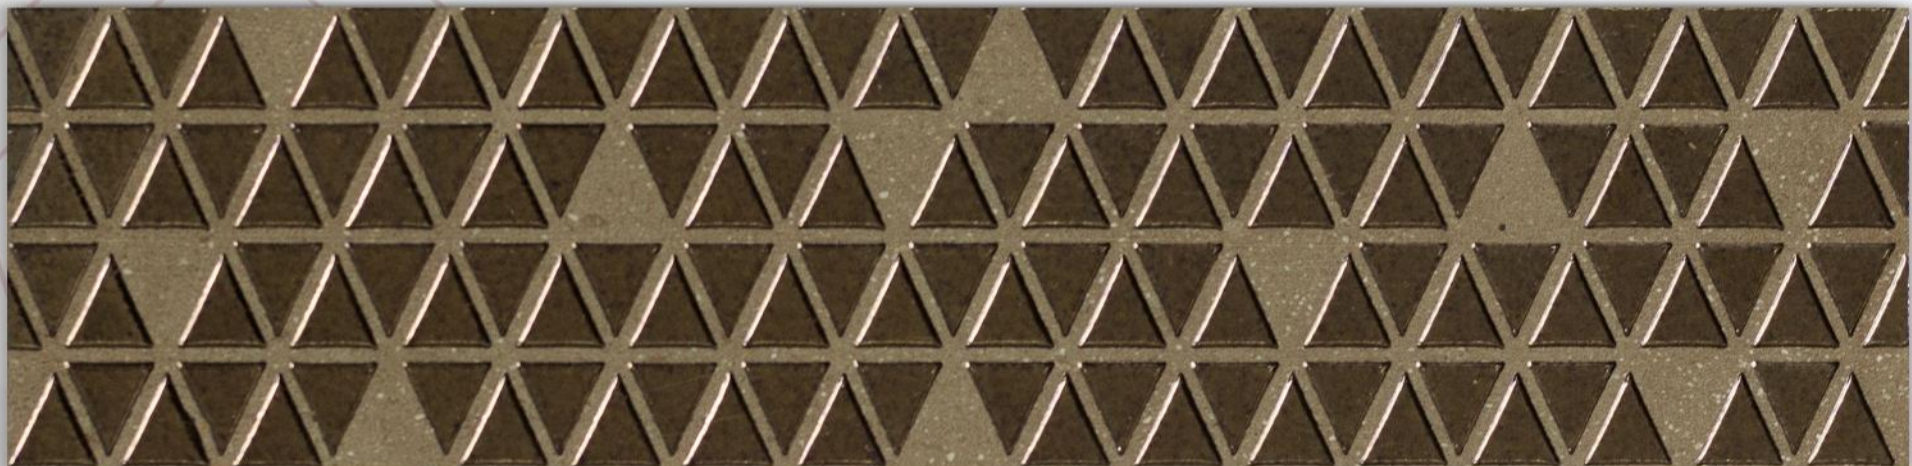

VRIDA®

HANDCRAFTED DESIGNER TILES

Follow us

www.vrida.com

EX - 12031

SIZE - 297X72mm

WALL

DRY AREA