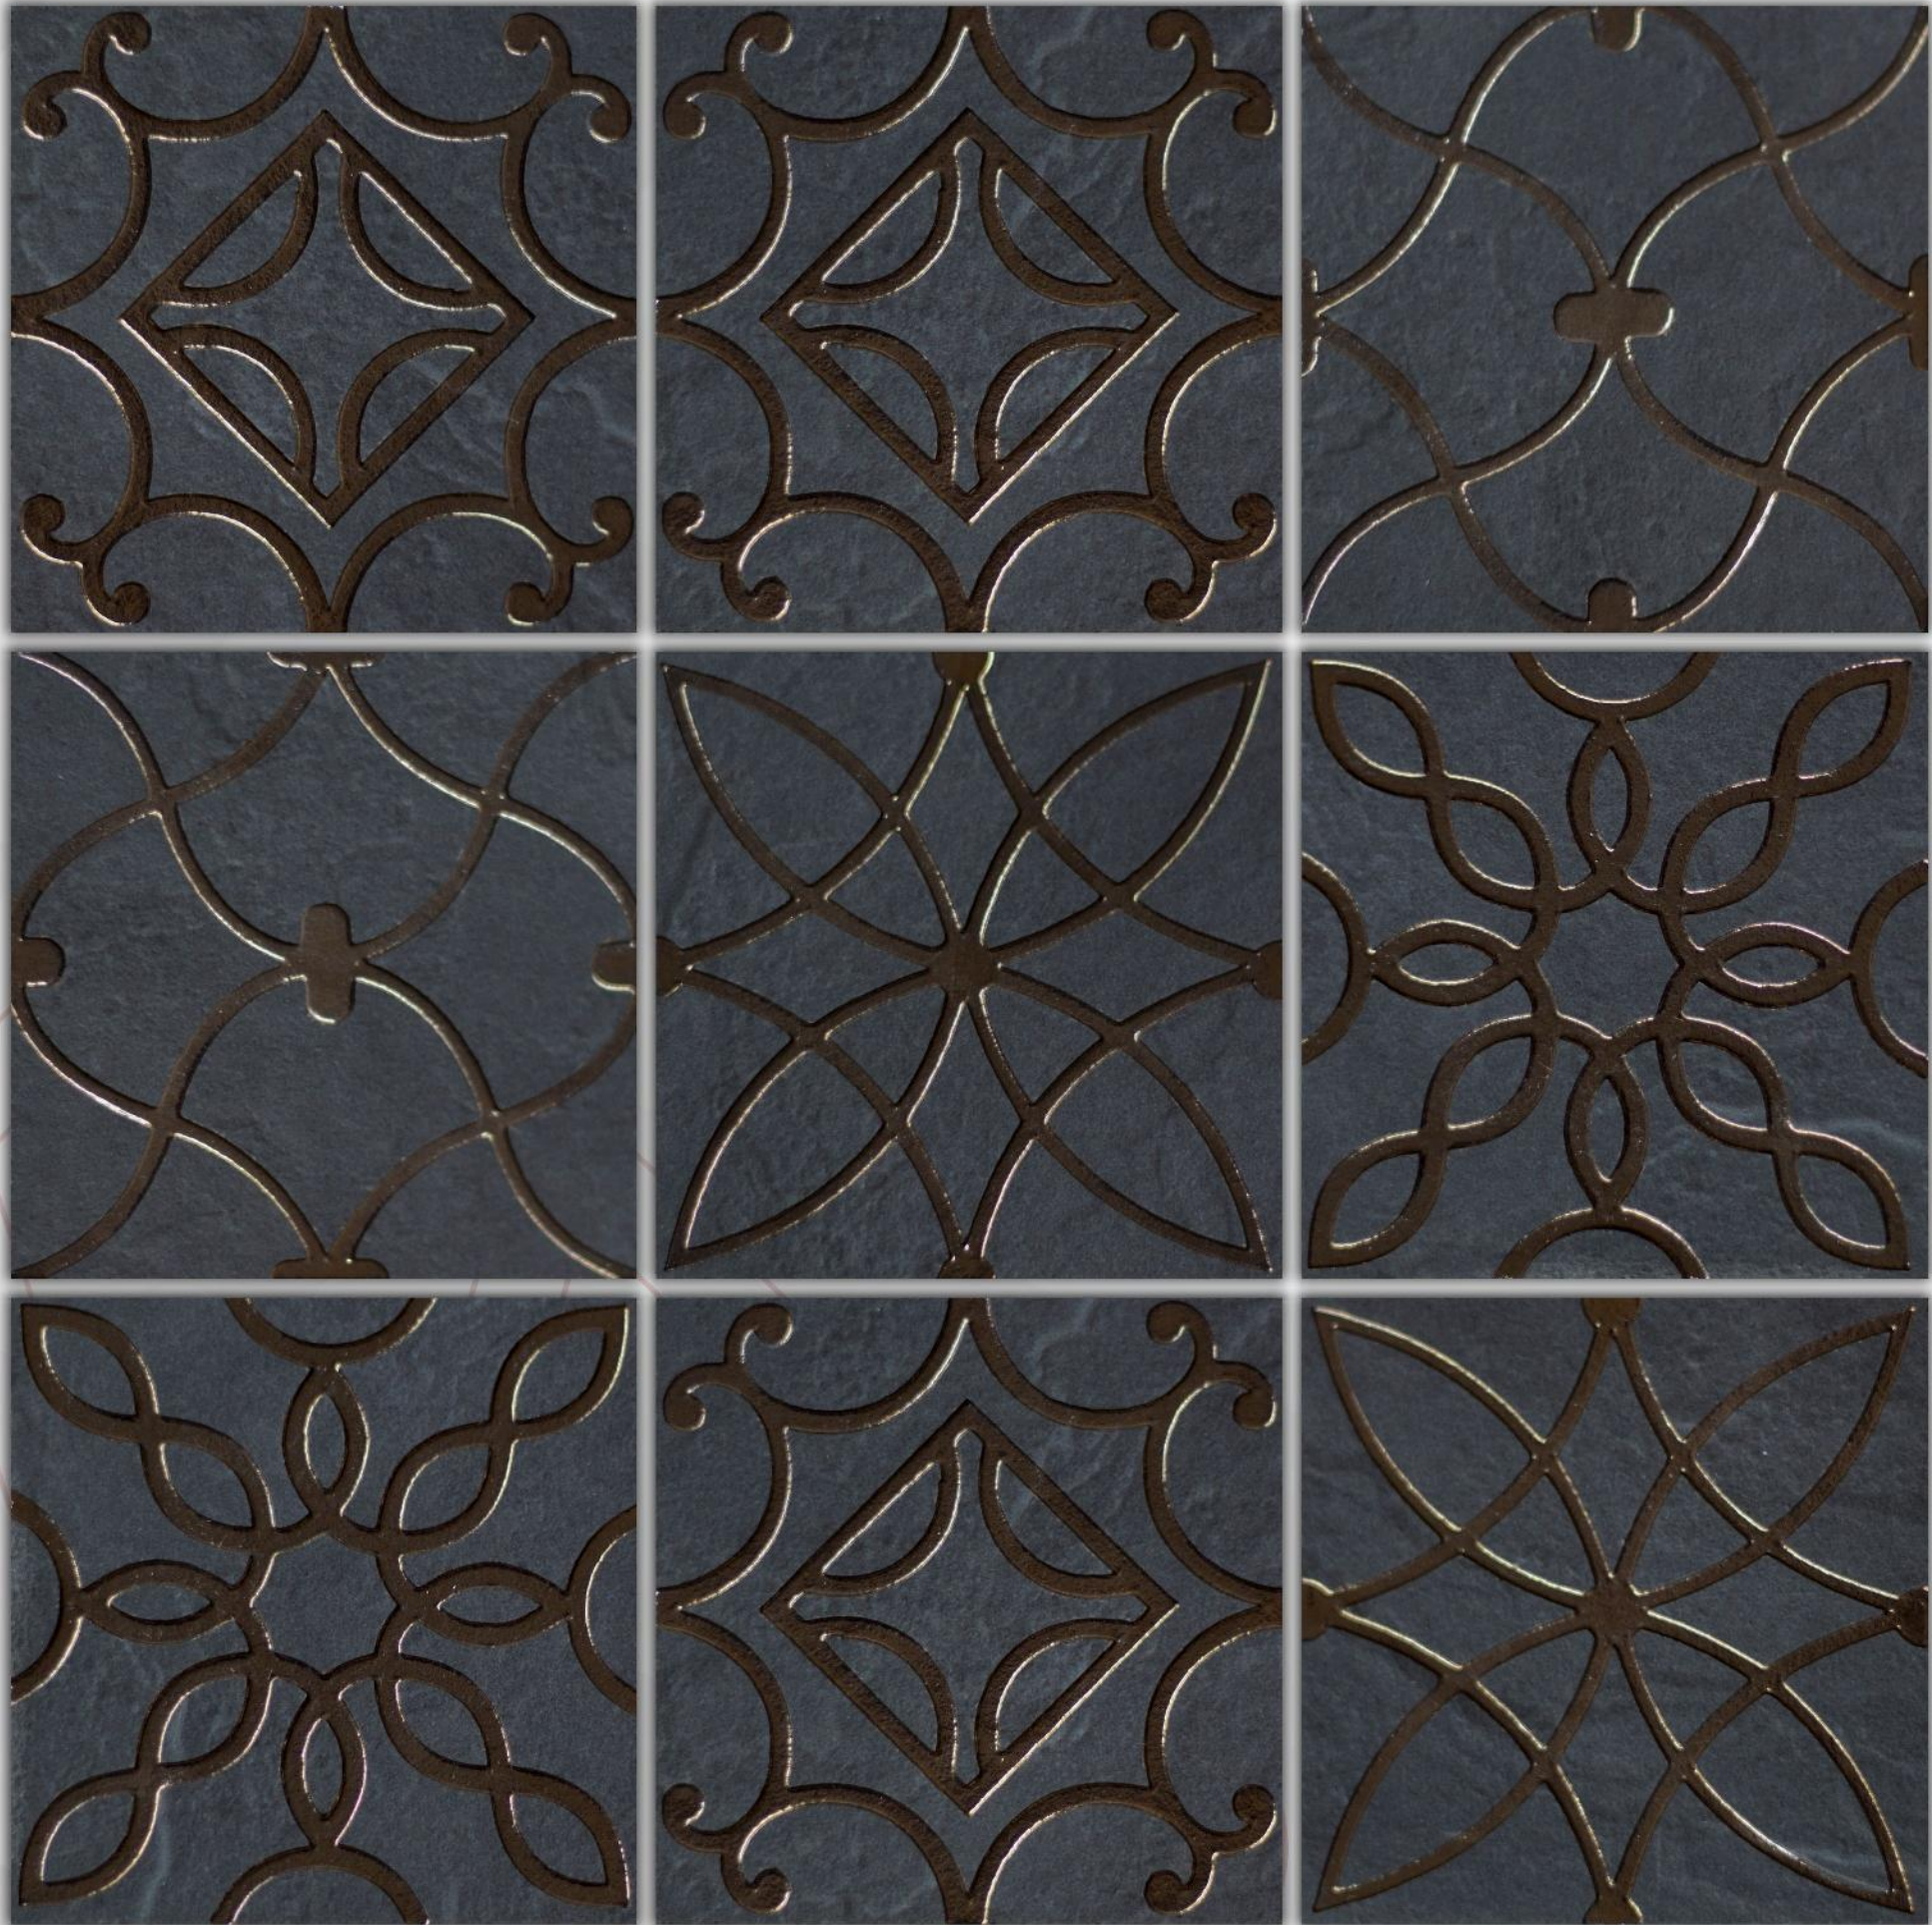

VRIDA®

HANDCRAFTED DESIGNER TILES

Follow us

www.vrida.com

EX - 4426

SIZE - 96X96mm

WALL

DRY AREA