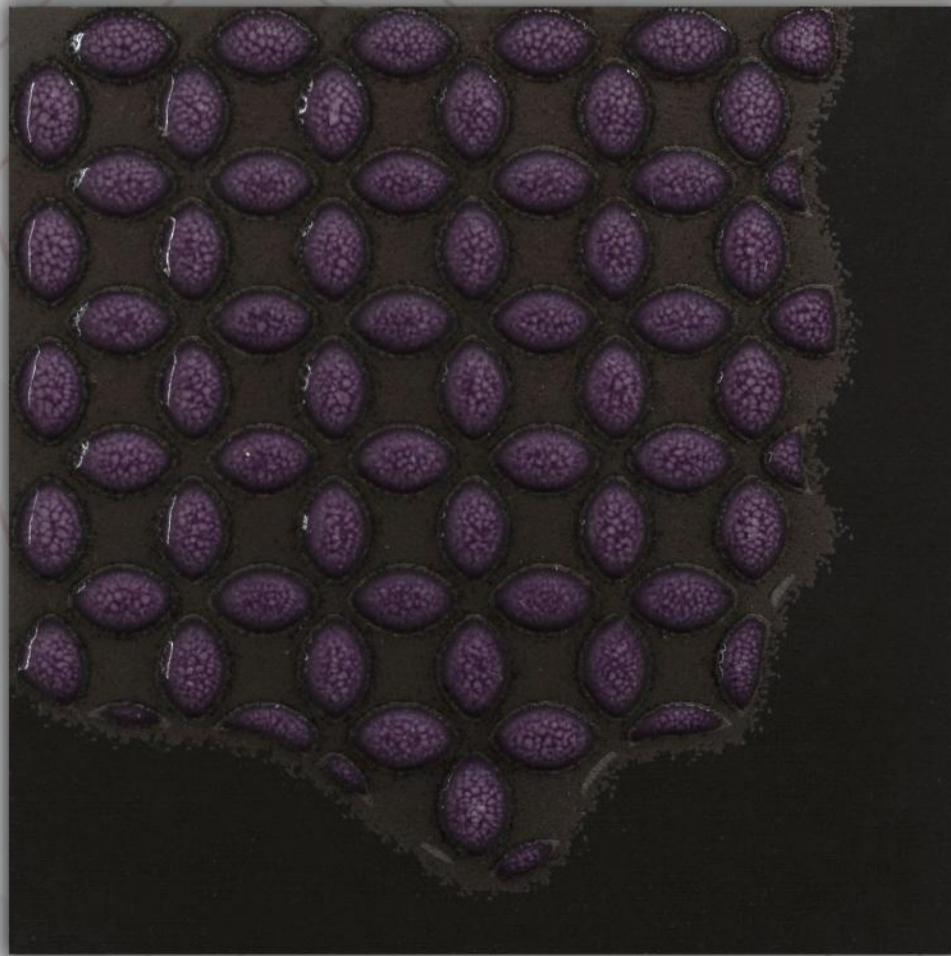

XS - 66222

SIZE - 148X148mm

WALL

DRY AREA

INTERIOR

HANDCRAFTED

THIRD FIRING

PATTERN