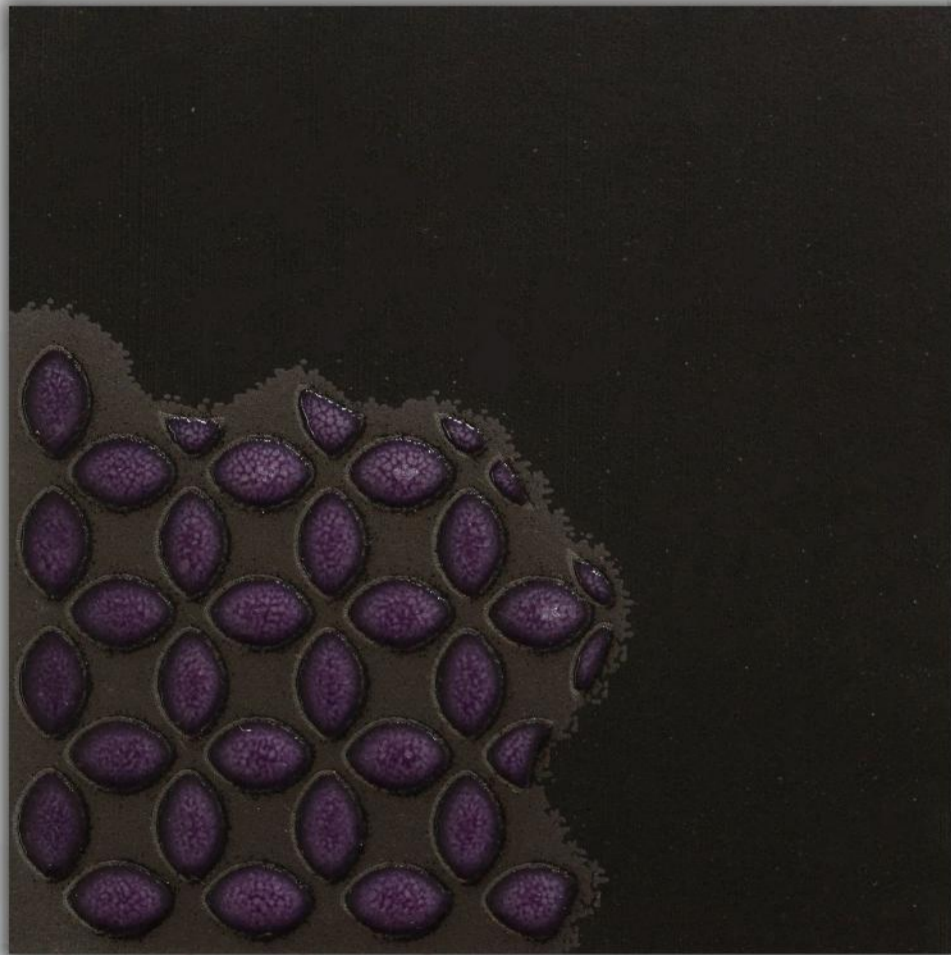

XS - 66222

SIZE - 148X148mm

WALL

DRY AREA

INTERIOR

HANDCRAFTED

THIRD FIRING

PATTERN