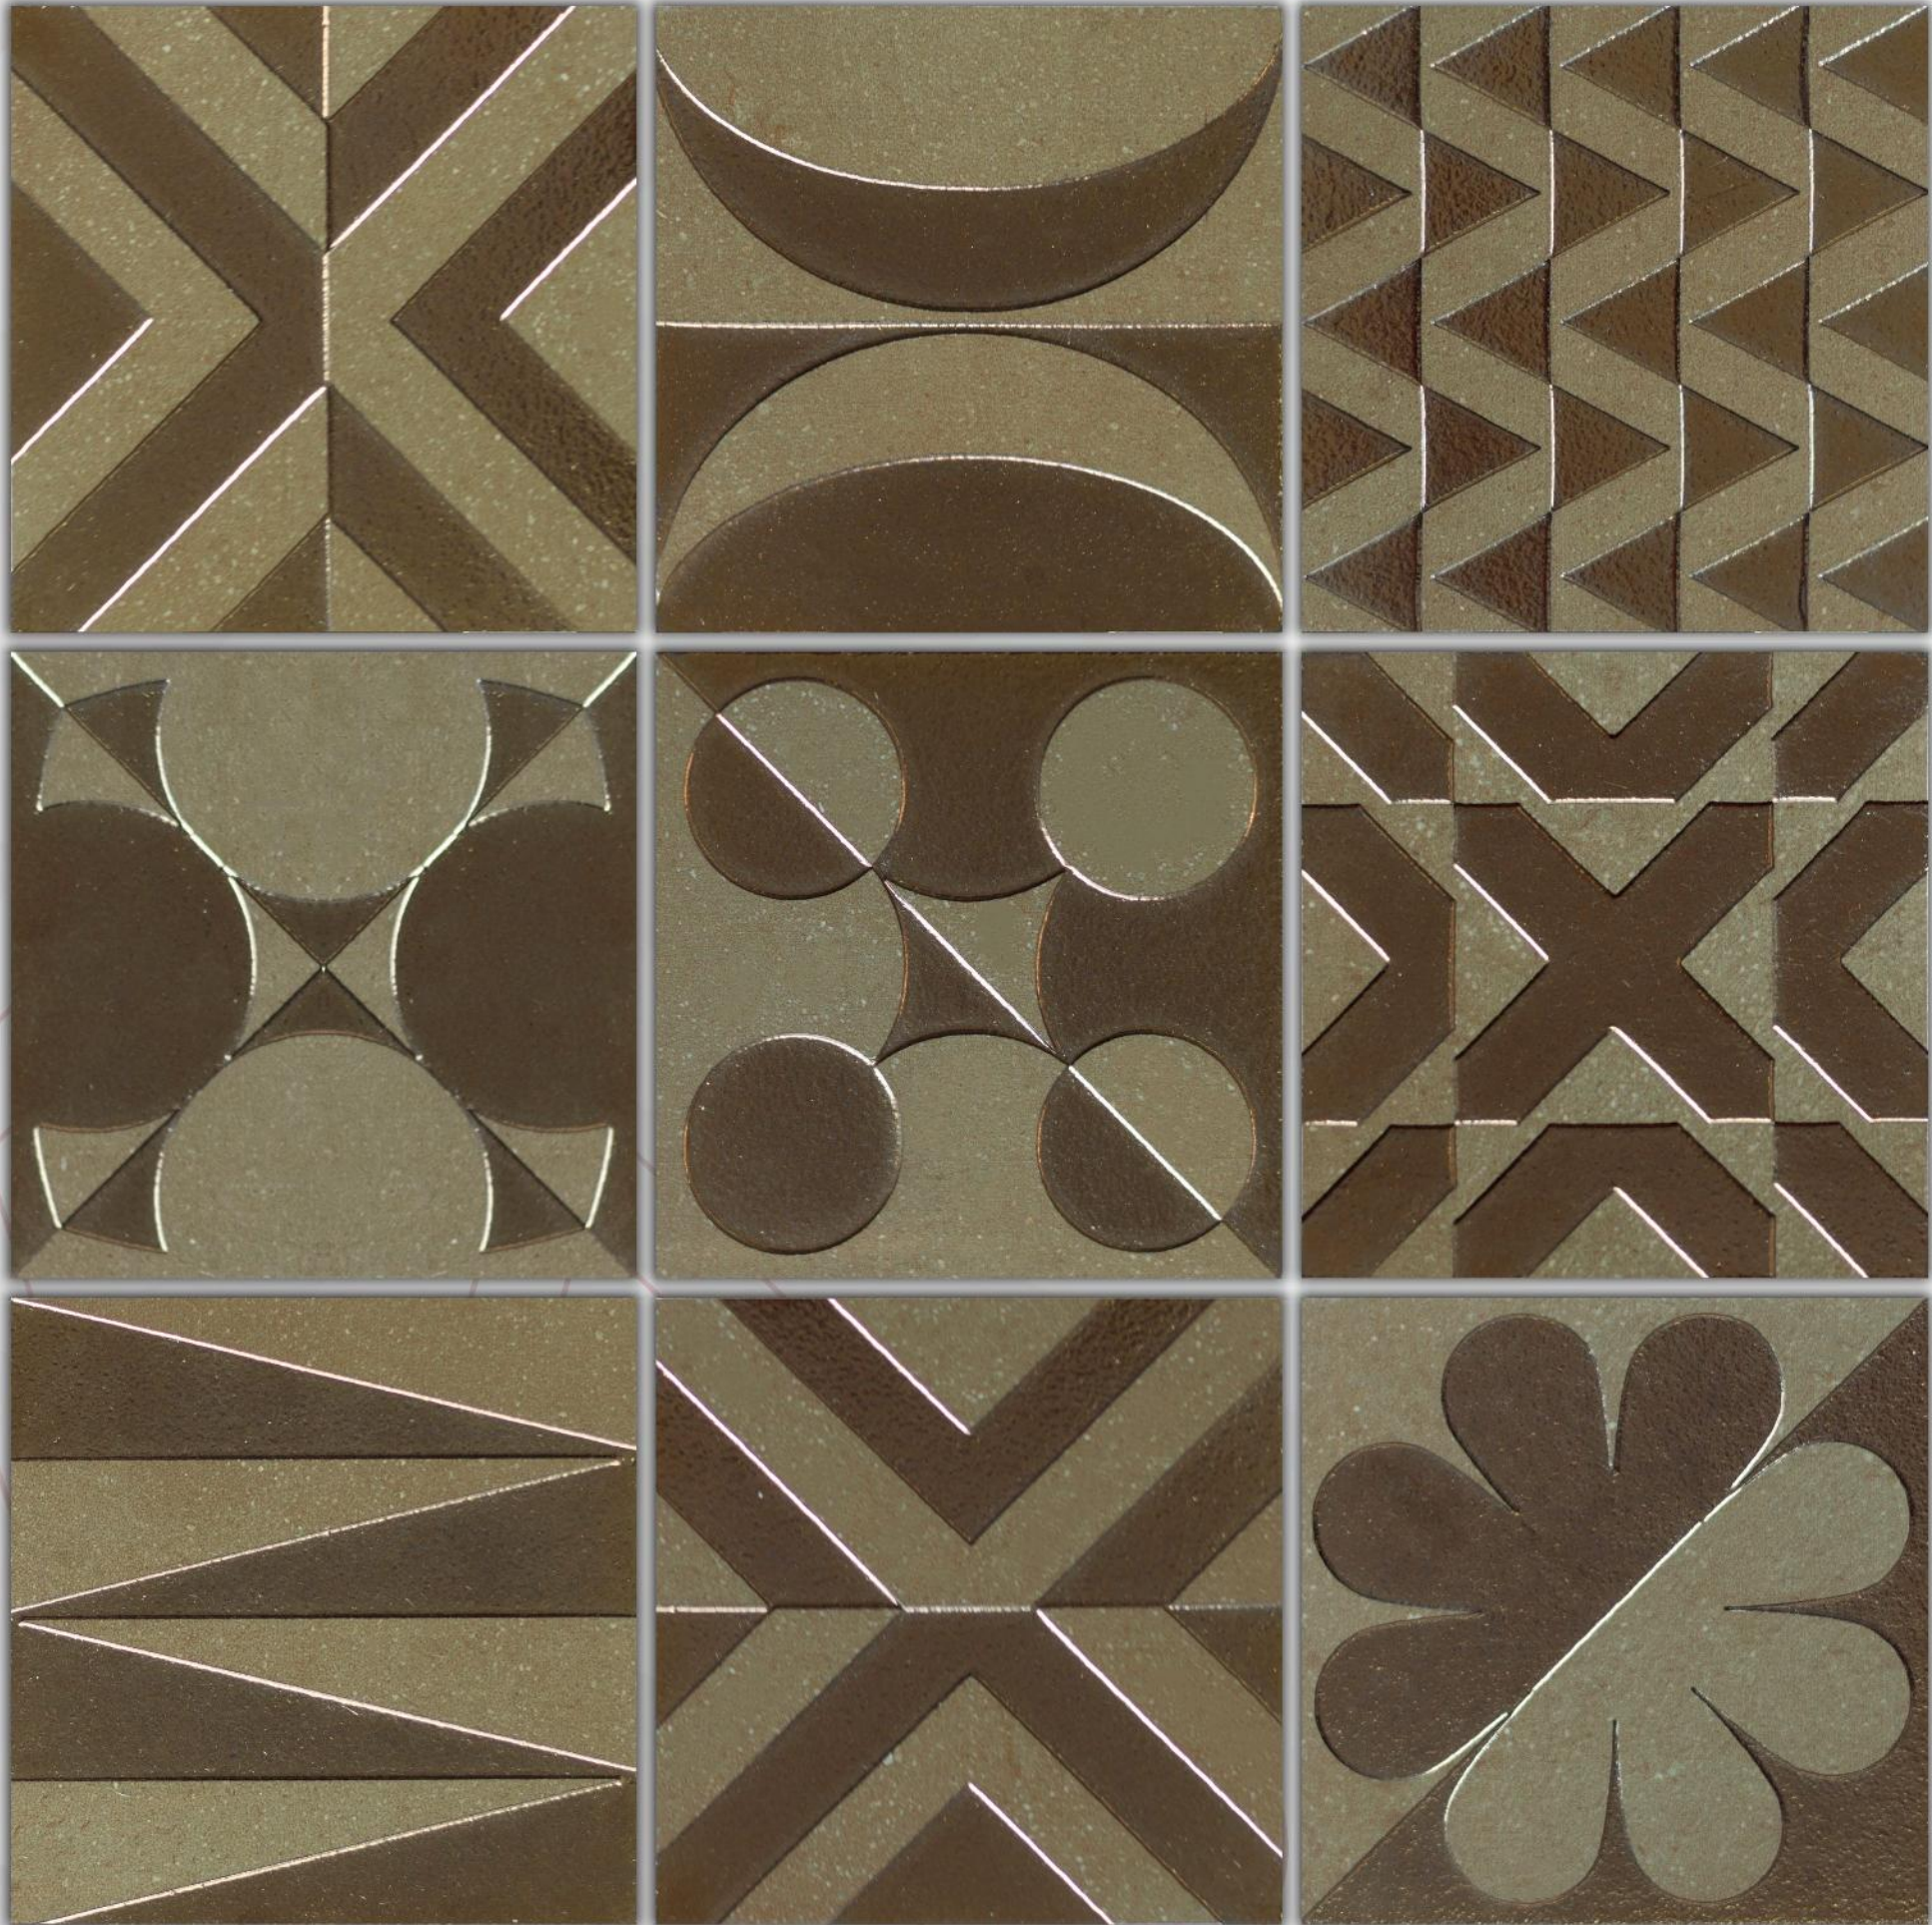

EX - 4431

SIZE - 96X96mm

WALL

DRY AREA

INTERIOR

HANDCRAFTED

THIRD FIRING

PATTERN