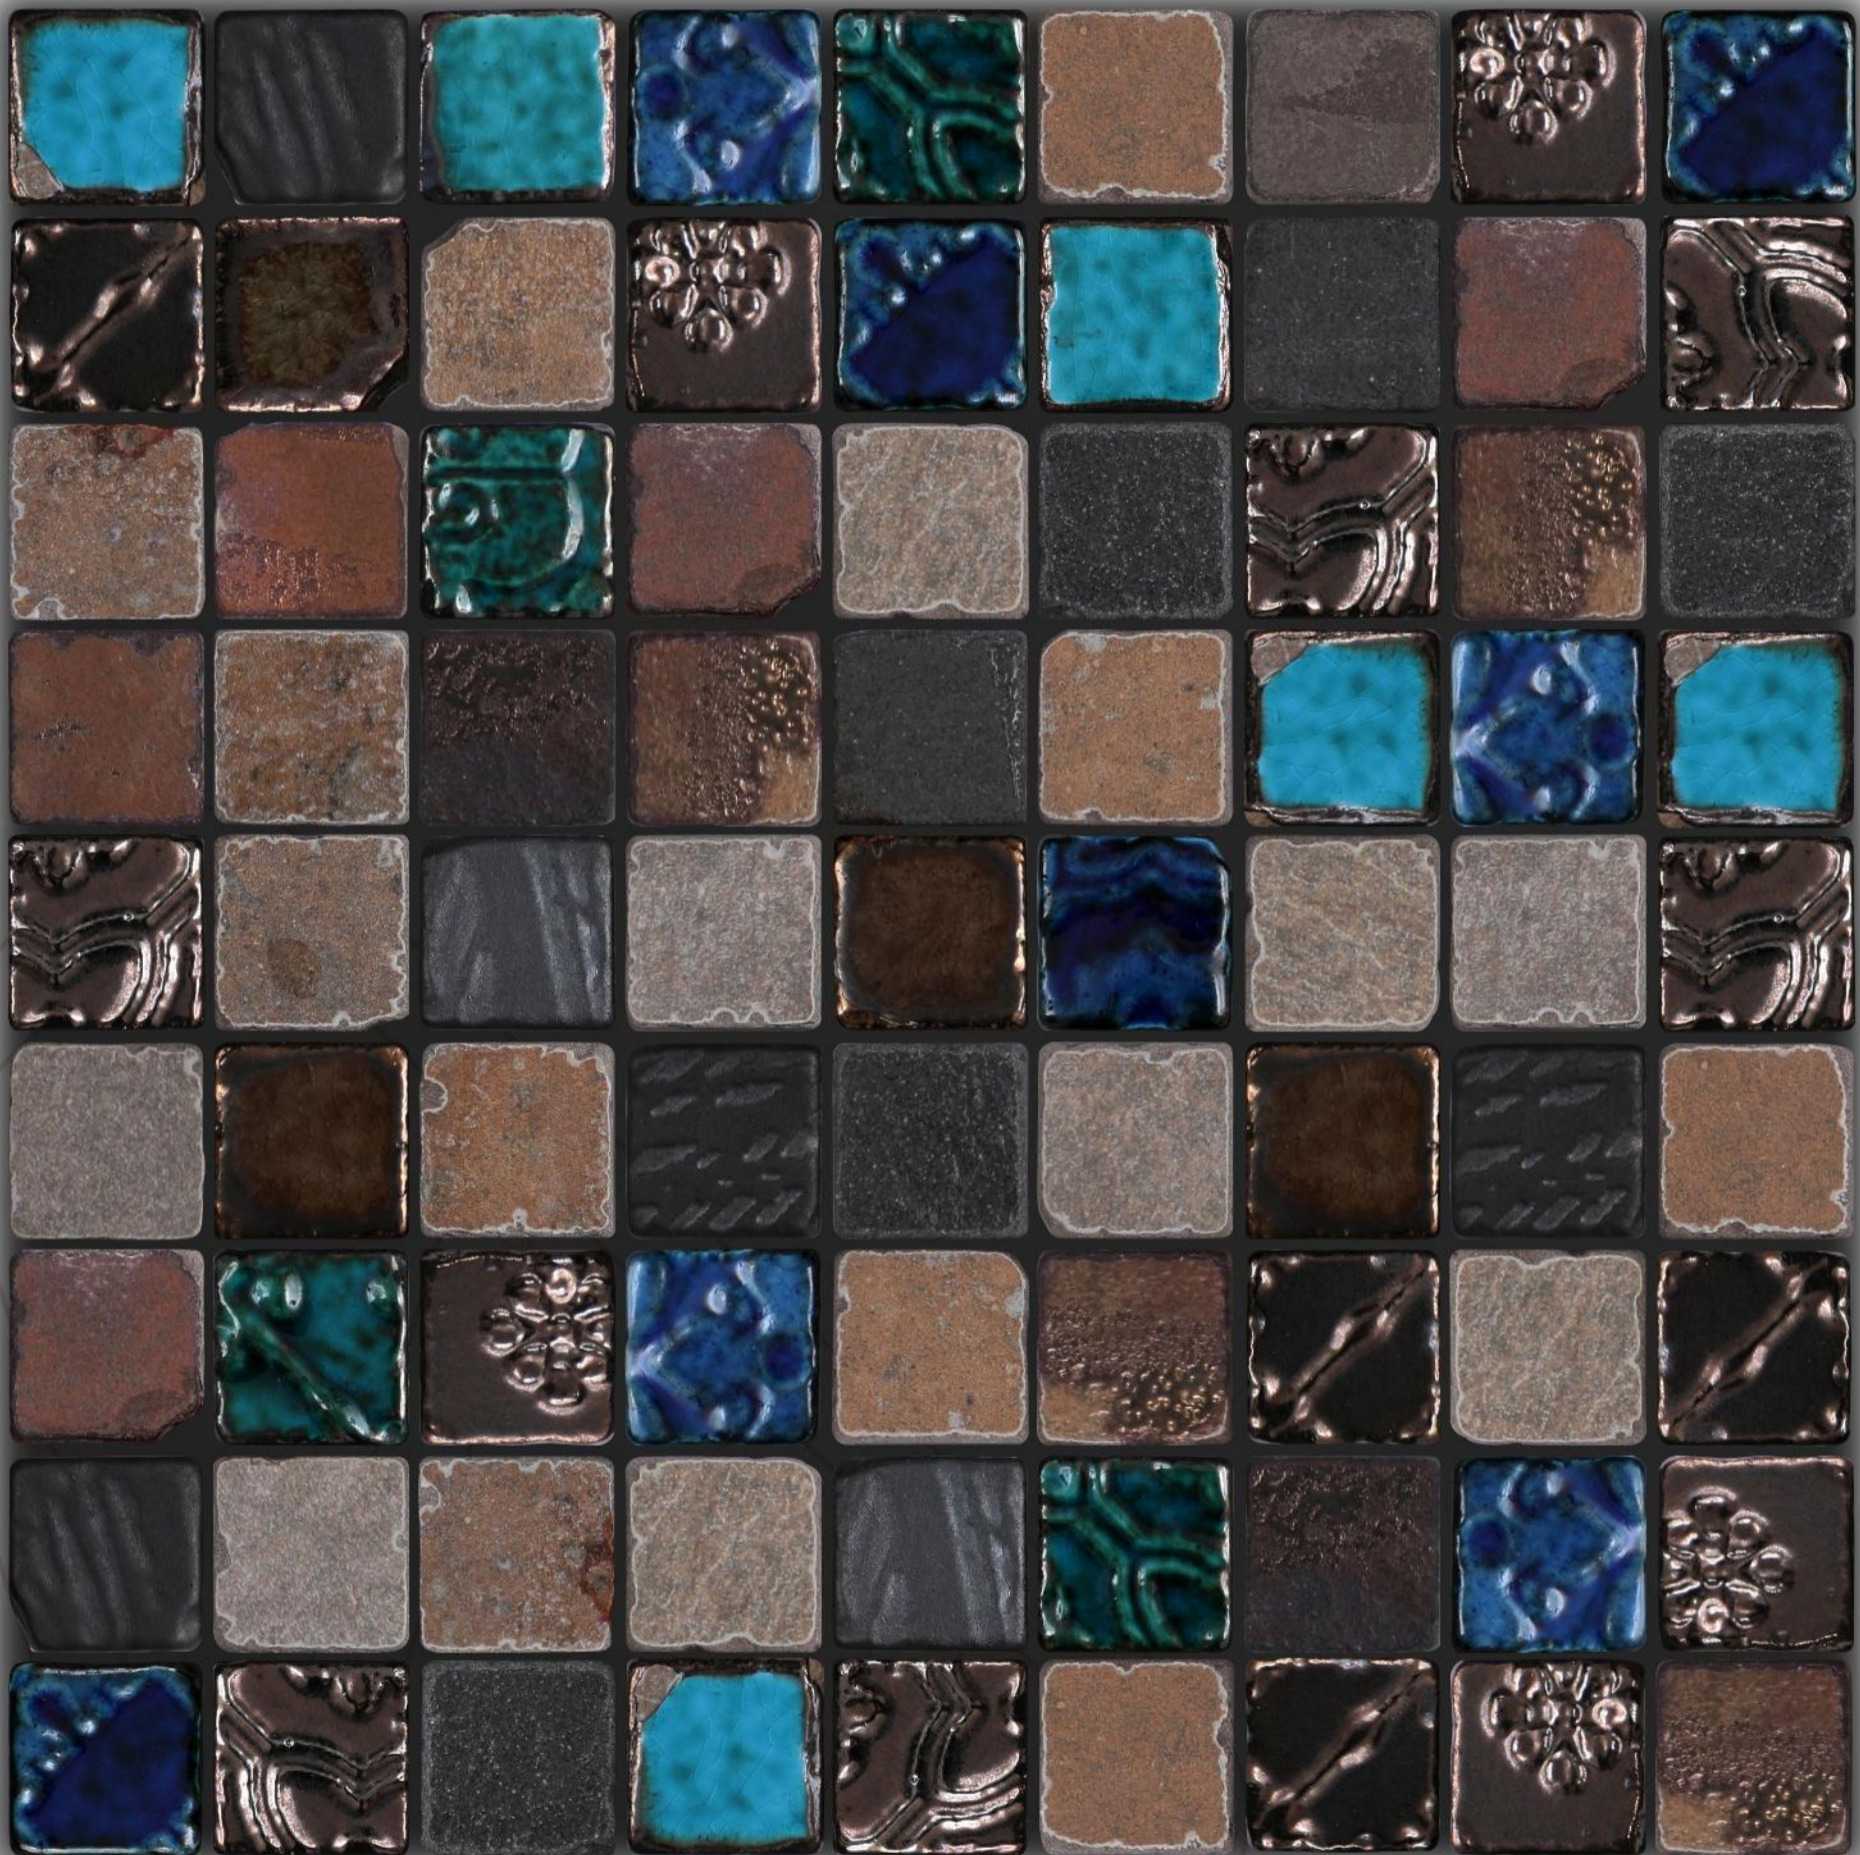

BEAUTIFYING SPACES

www.vrida.com

VRIDA®

HANDCRAFTED DESIGNER TILES

XXM - 06

SIZE -297X297mm

WALL

DRY AREA