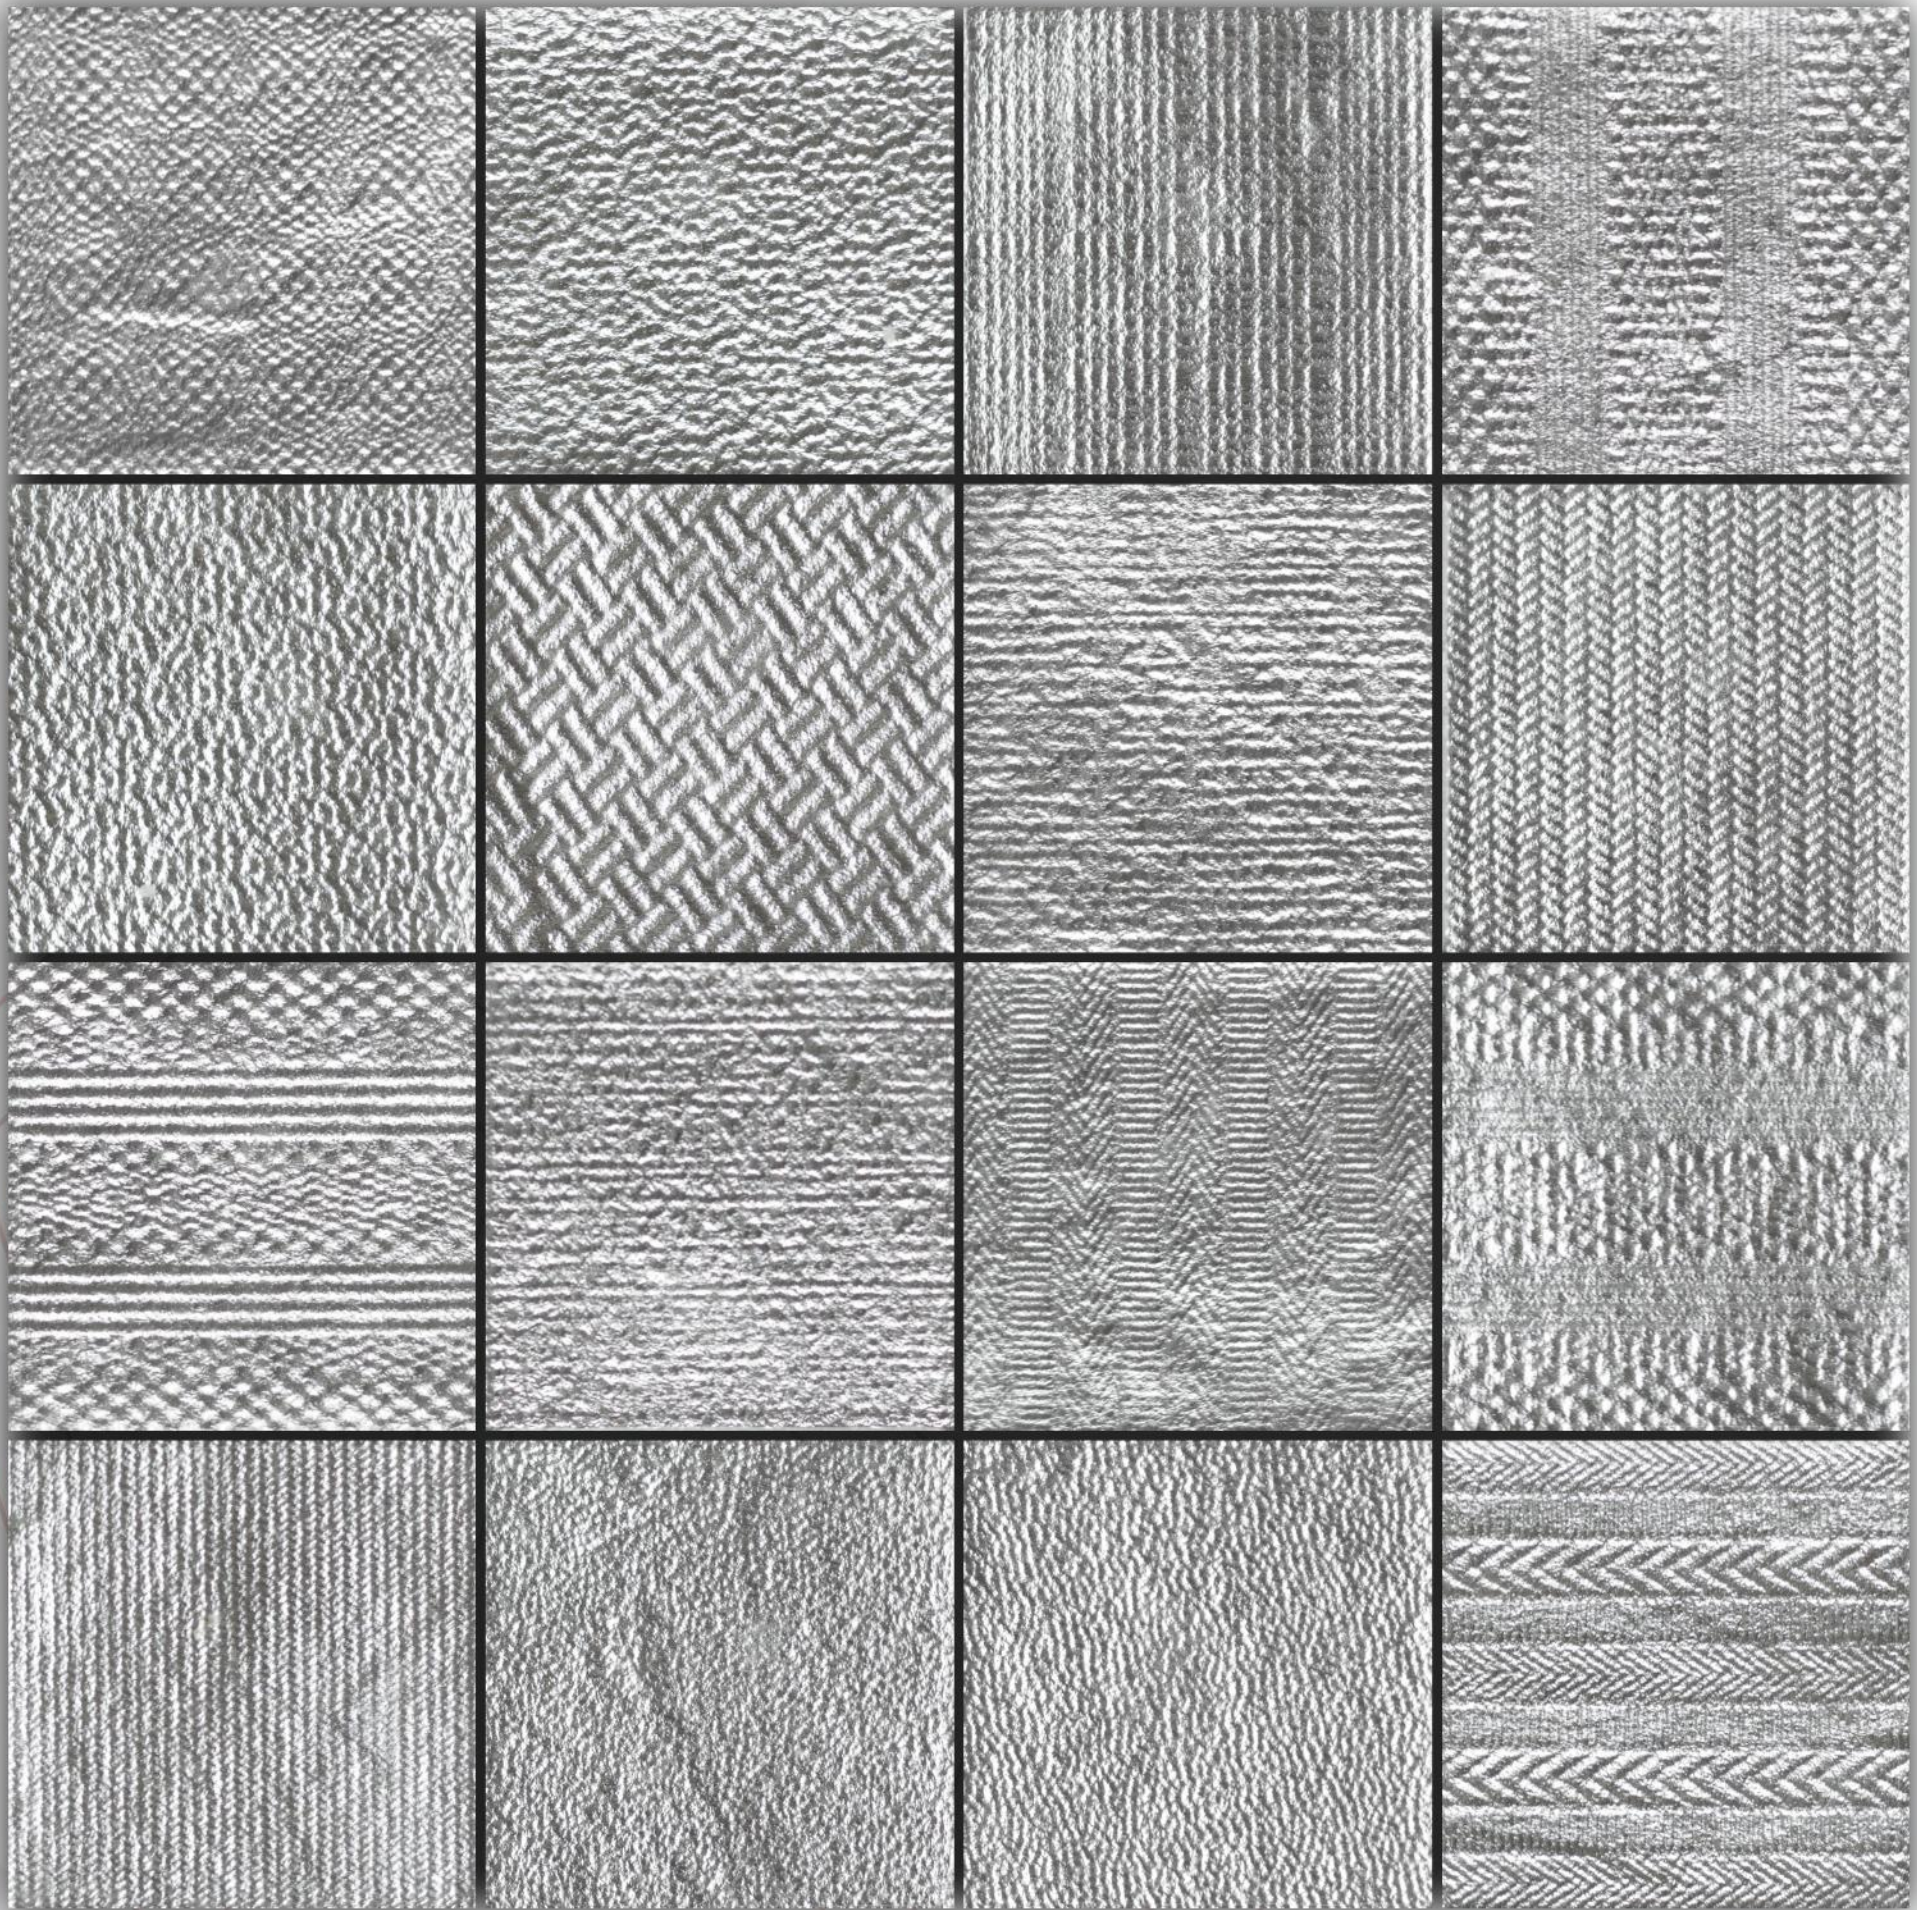

WALL

DRY AREA

INTERIOR

HANDCRAFTED

PRECIOUS METAL

PATTERN

BEAUTIFYING SPACES

www.vrida.com

VRIDA®

HANDCRAFTED DESIGNER TILES