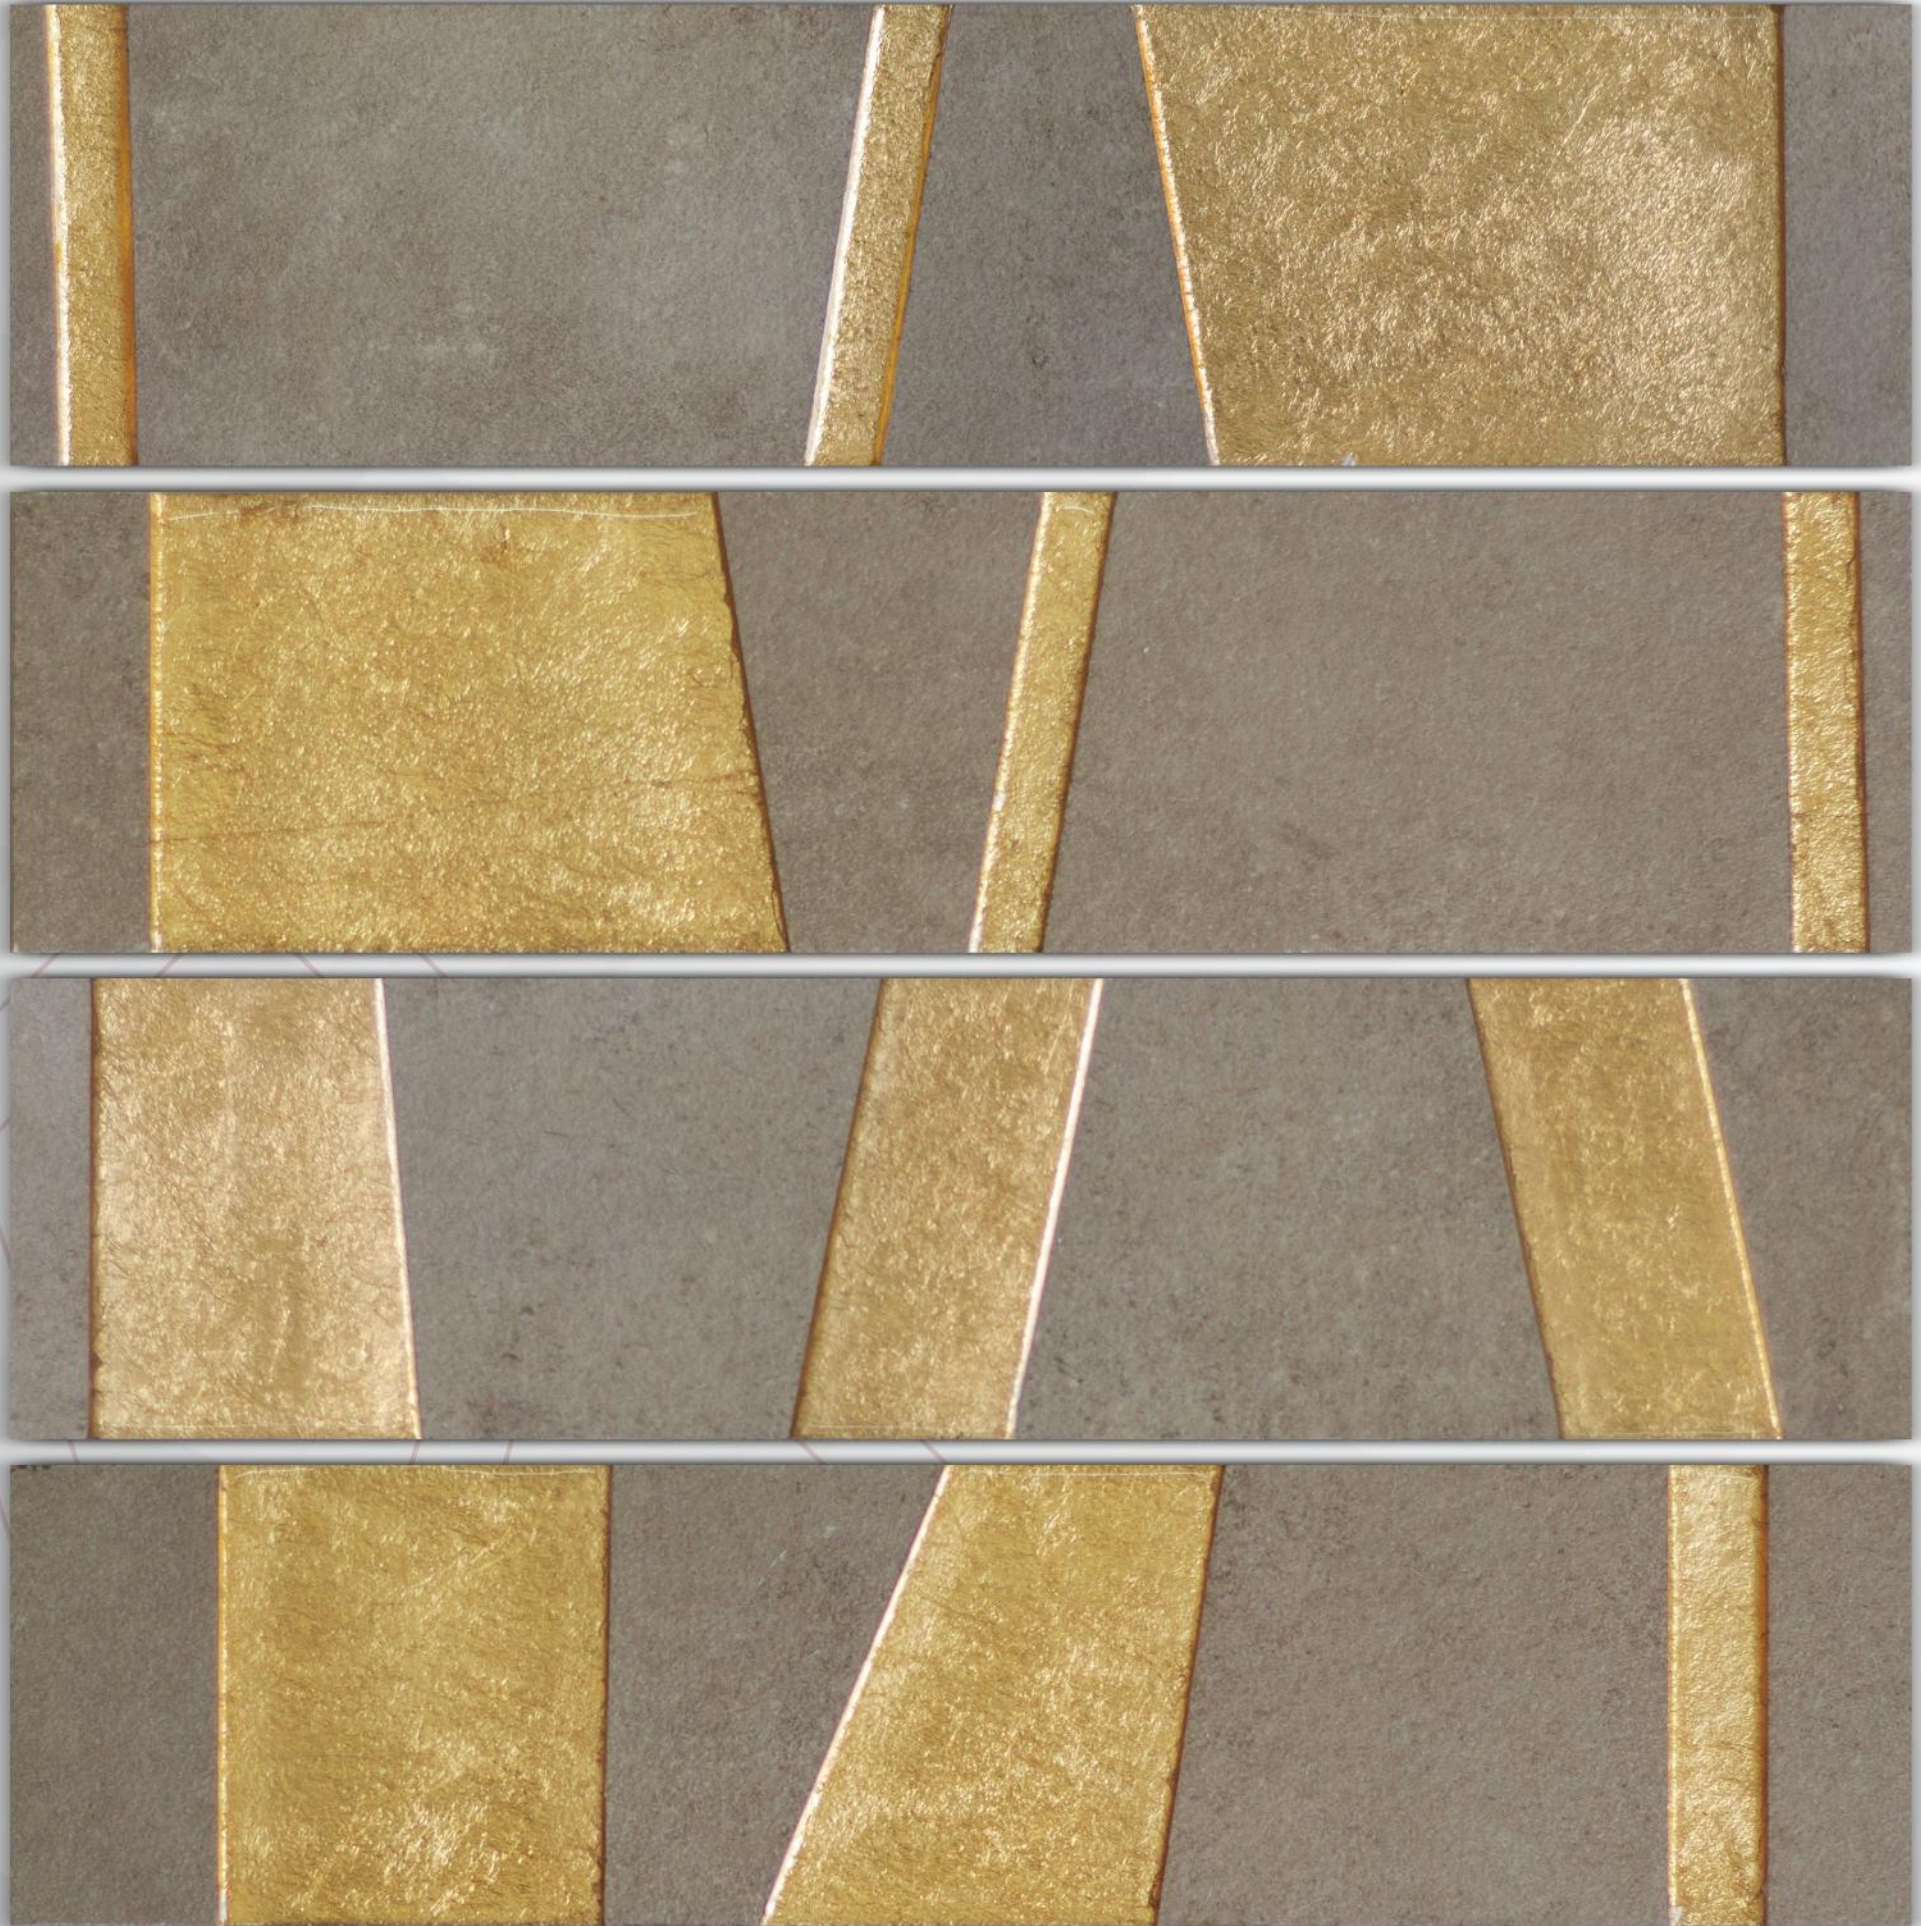

WALL

DRY AREA

INTERIOR

HANDCRAFTED

PRECIOUS METAL

PATTERN

BEAUTIFYING SPACES

www.vrida.com

VRIDA®

HANDCRAFTED DESIGNER TILES