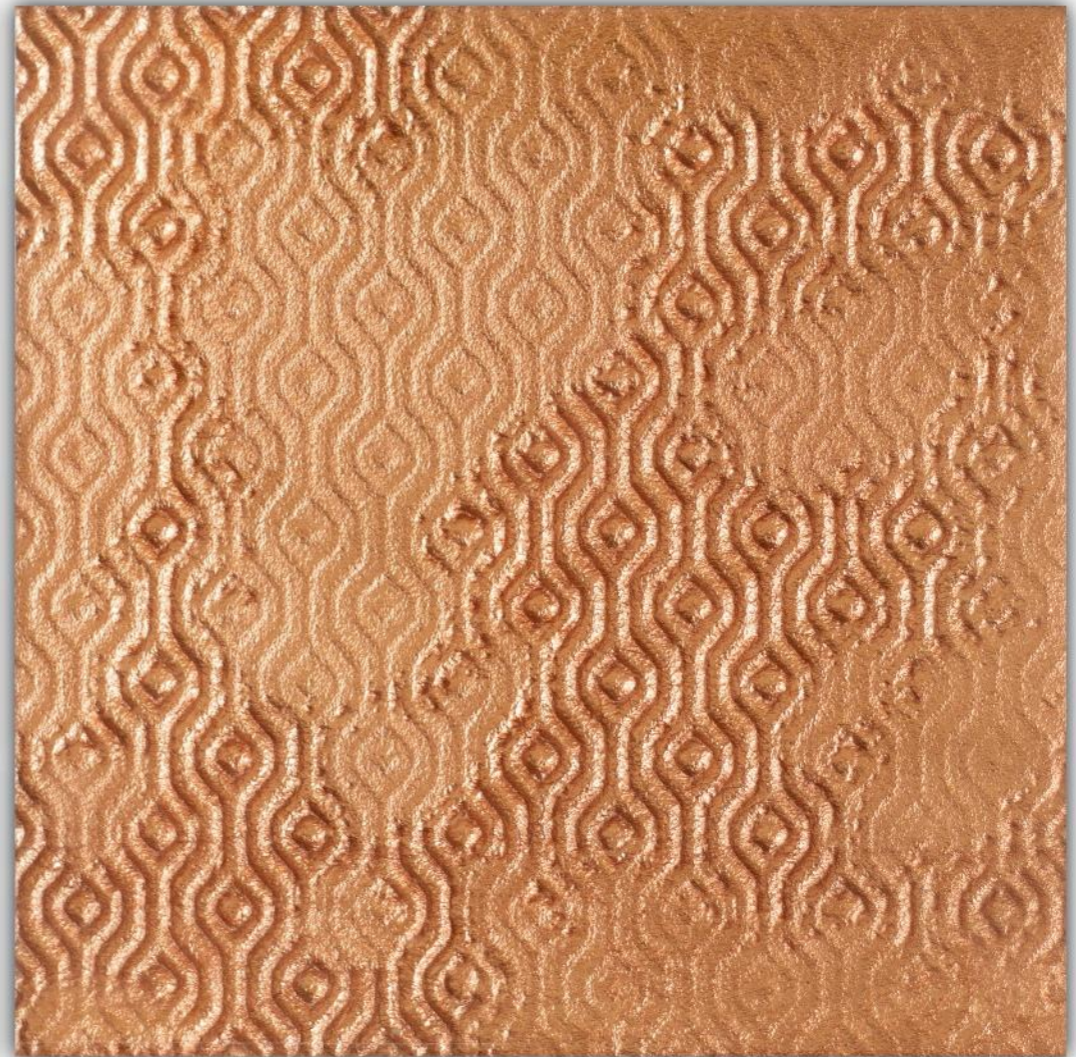

MX - 22-A/COPPER   **SIZE - 197X197mm**

WALL

DRY AREA

INTERIOR

HANDCRAFTED

PRECIOUS METAL

PATTEN

BEAUTIFYING SPACES

www.vrida.com

VRIDA®

HANDCRAFTED DESIGNER TILES