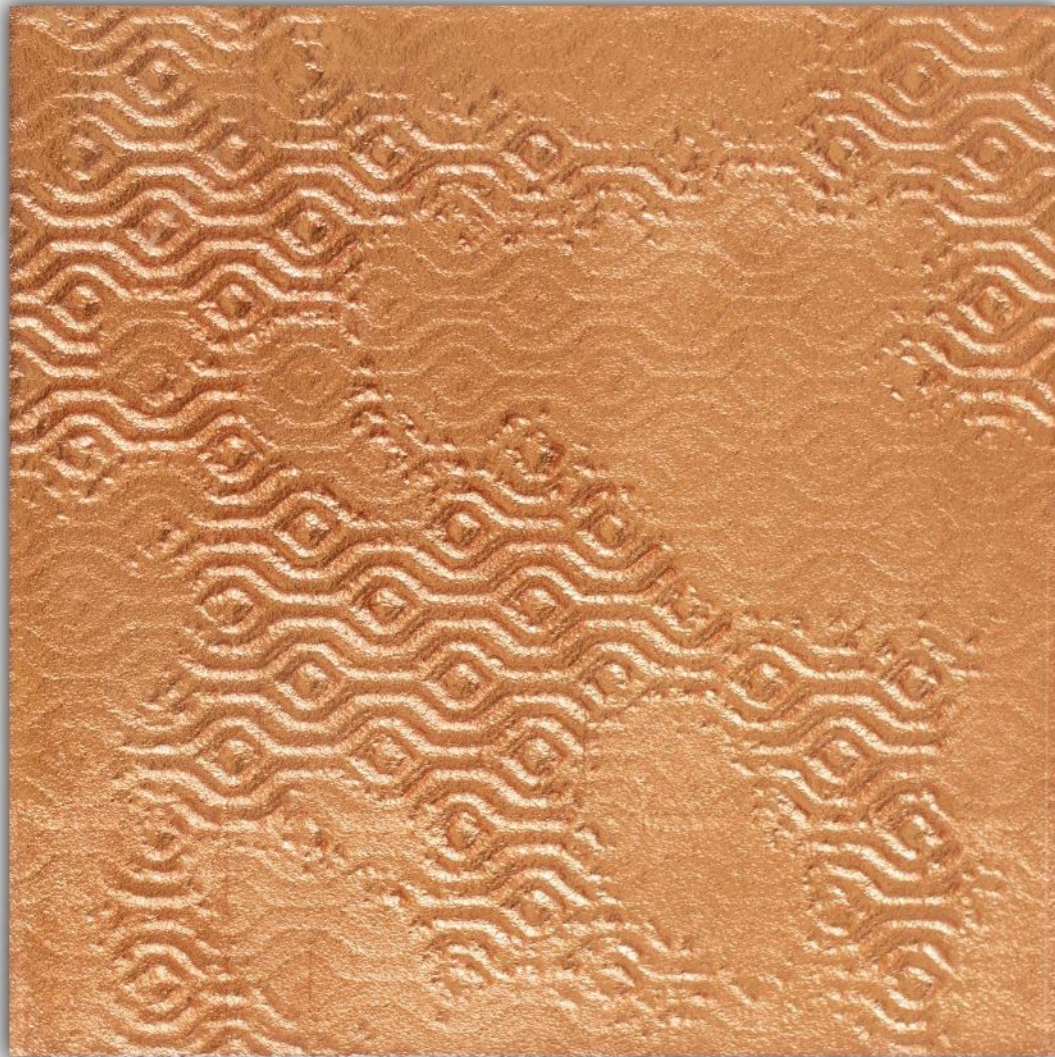

MX - 22-A/COPPER   **SIZE - 197X197mm**

WALL

DRY AREA

INTERIOR

HANDCRAFTED

PRECIOUS METAL

PATTEN

BEAUTIFYING SPACES

www.vrida.com

VRIDA®

HANDCRAFTED DESIGNER TILES