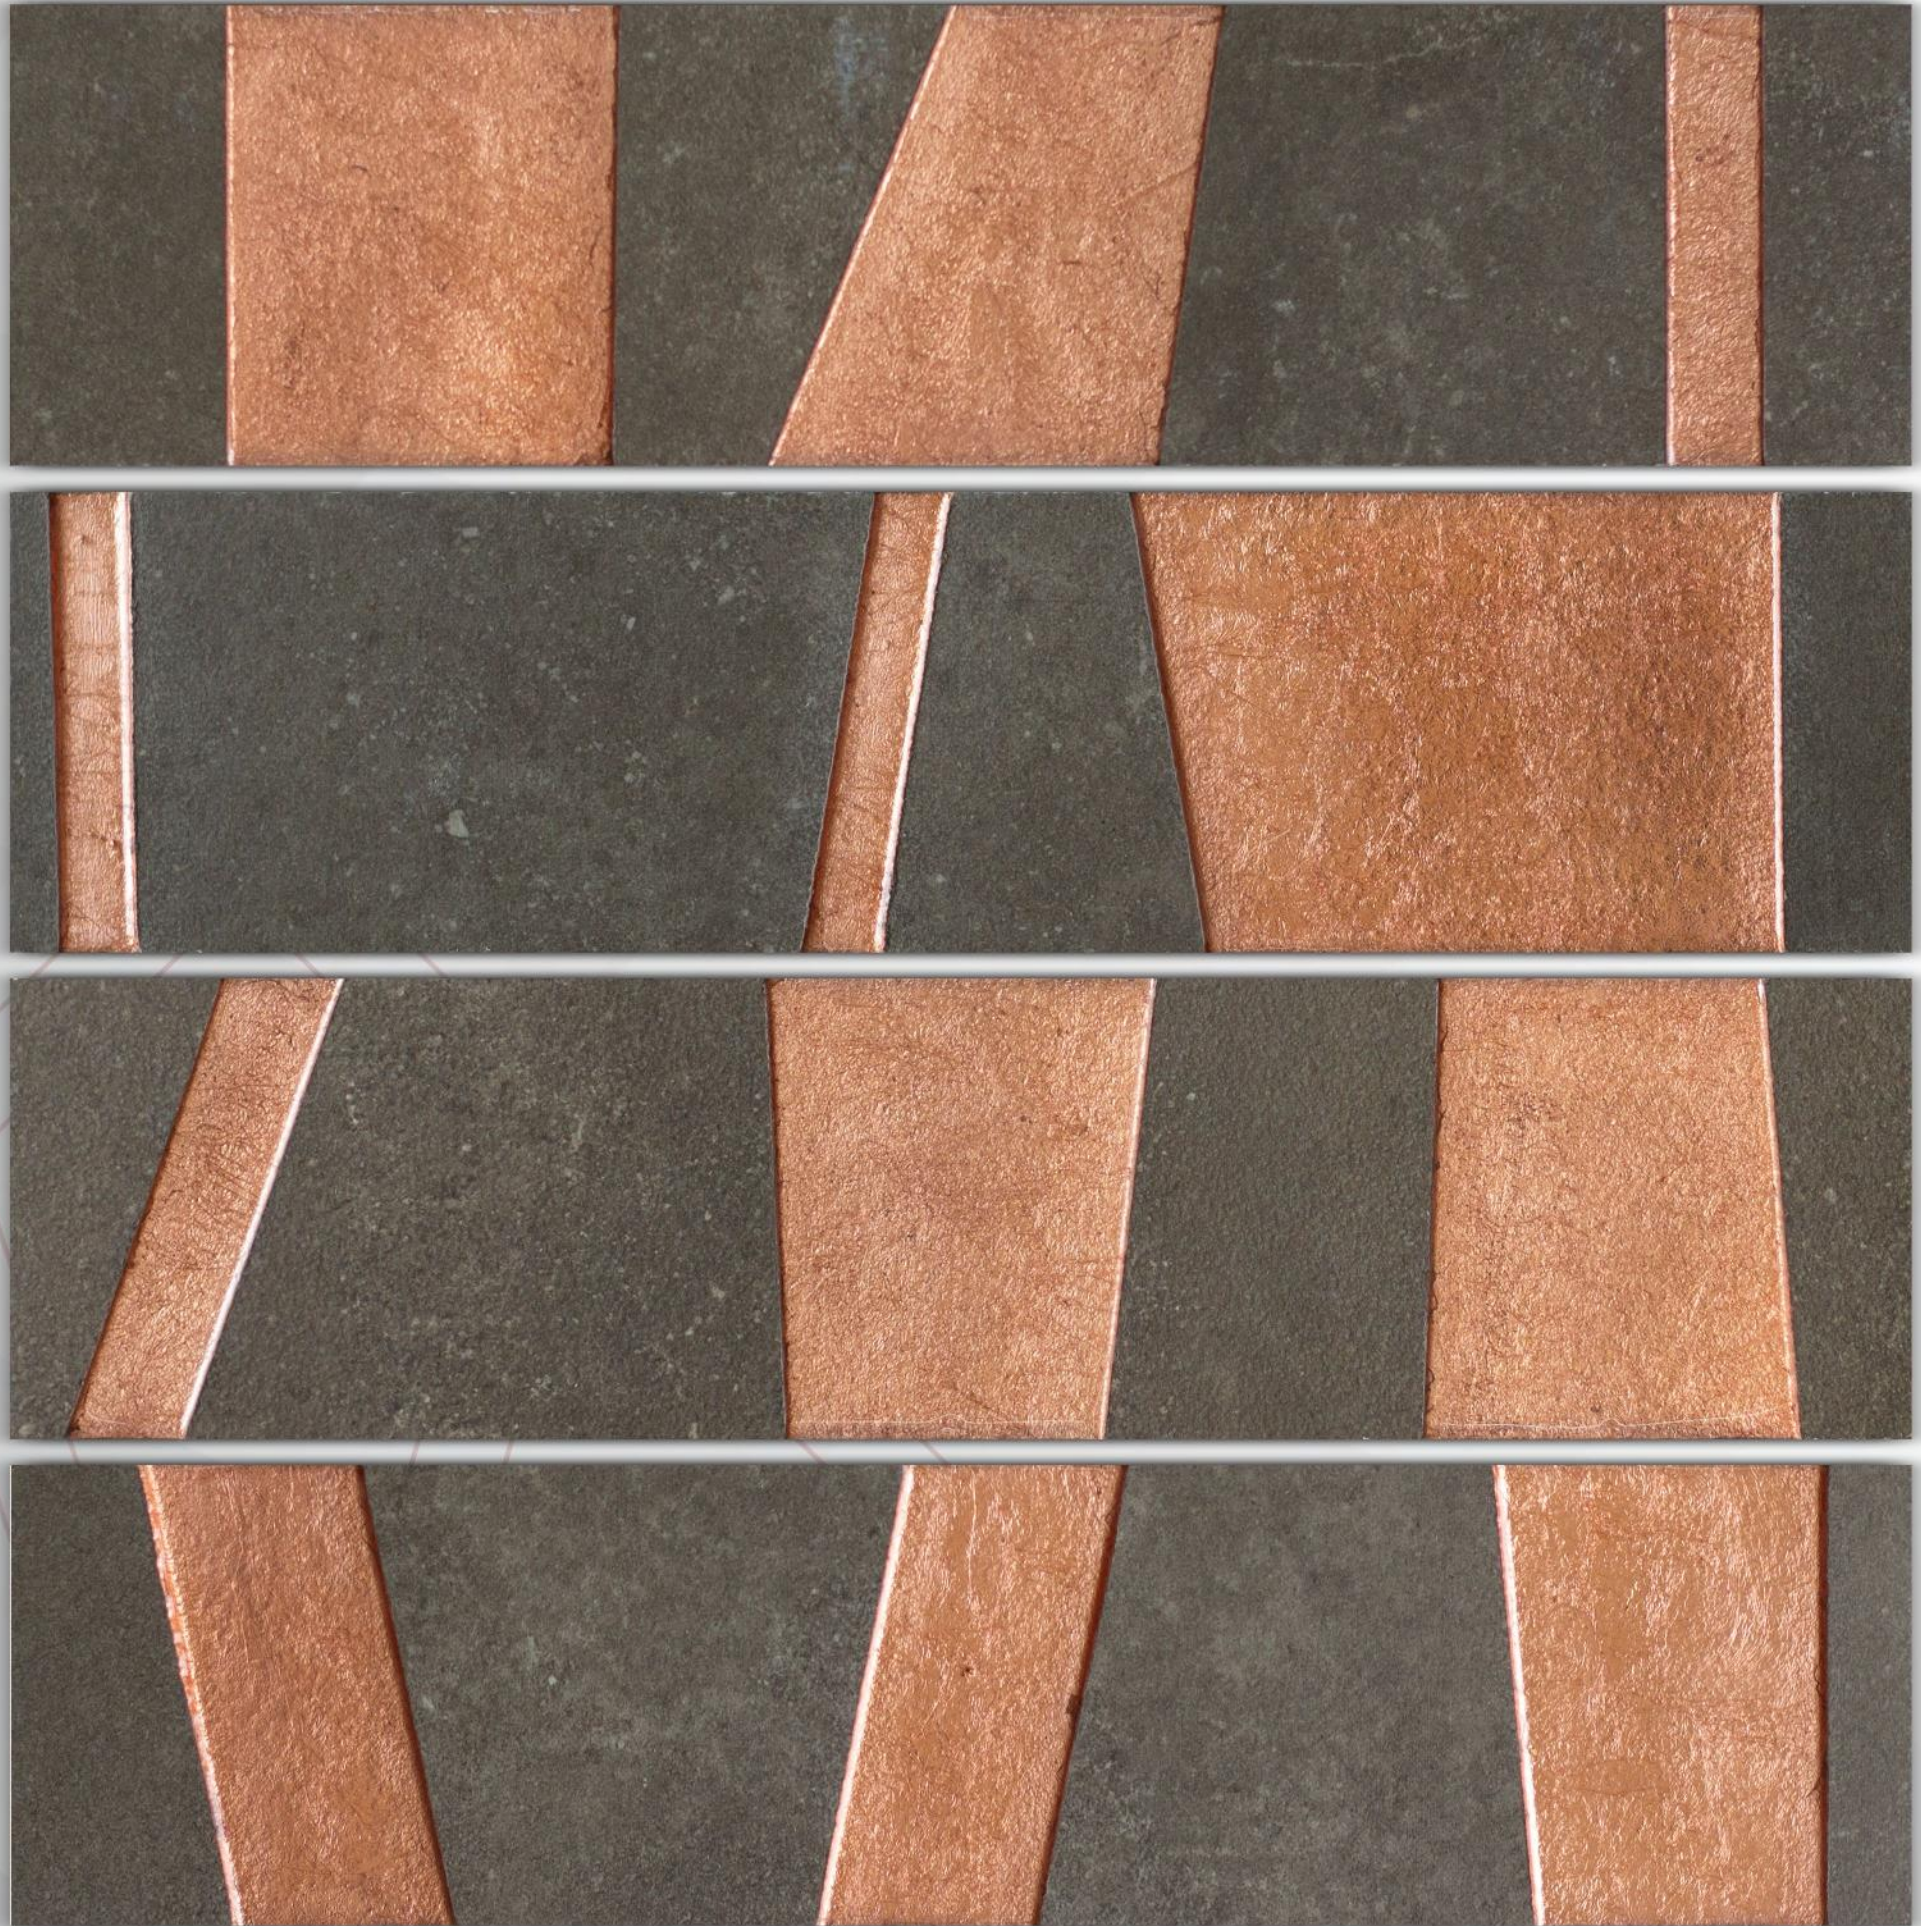

PATTERN

BEAUTIFYING SPACES

www.vrida.com

**VRIDA**<sup>®</sup>

HANDCRAFTED DESIGNER TILES

**MX - 12753/COPPER    SIZE -297X72mm**

WALL

DRY AREA