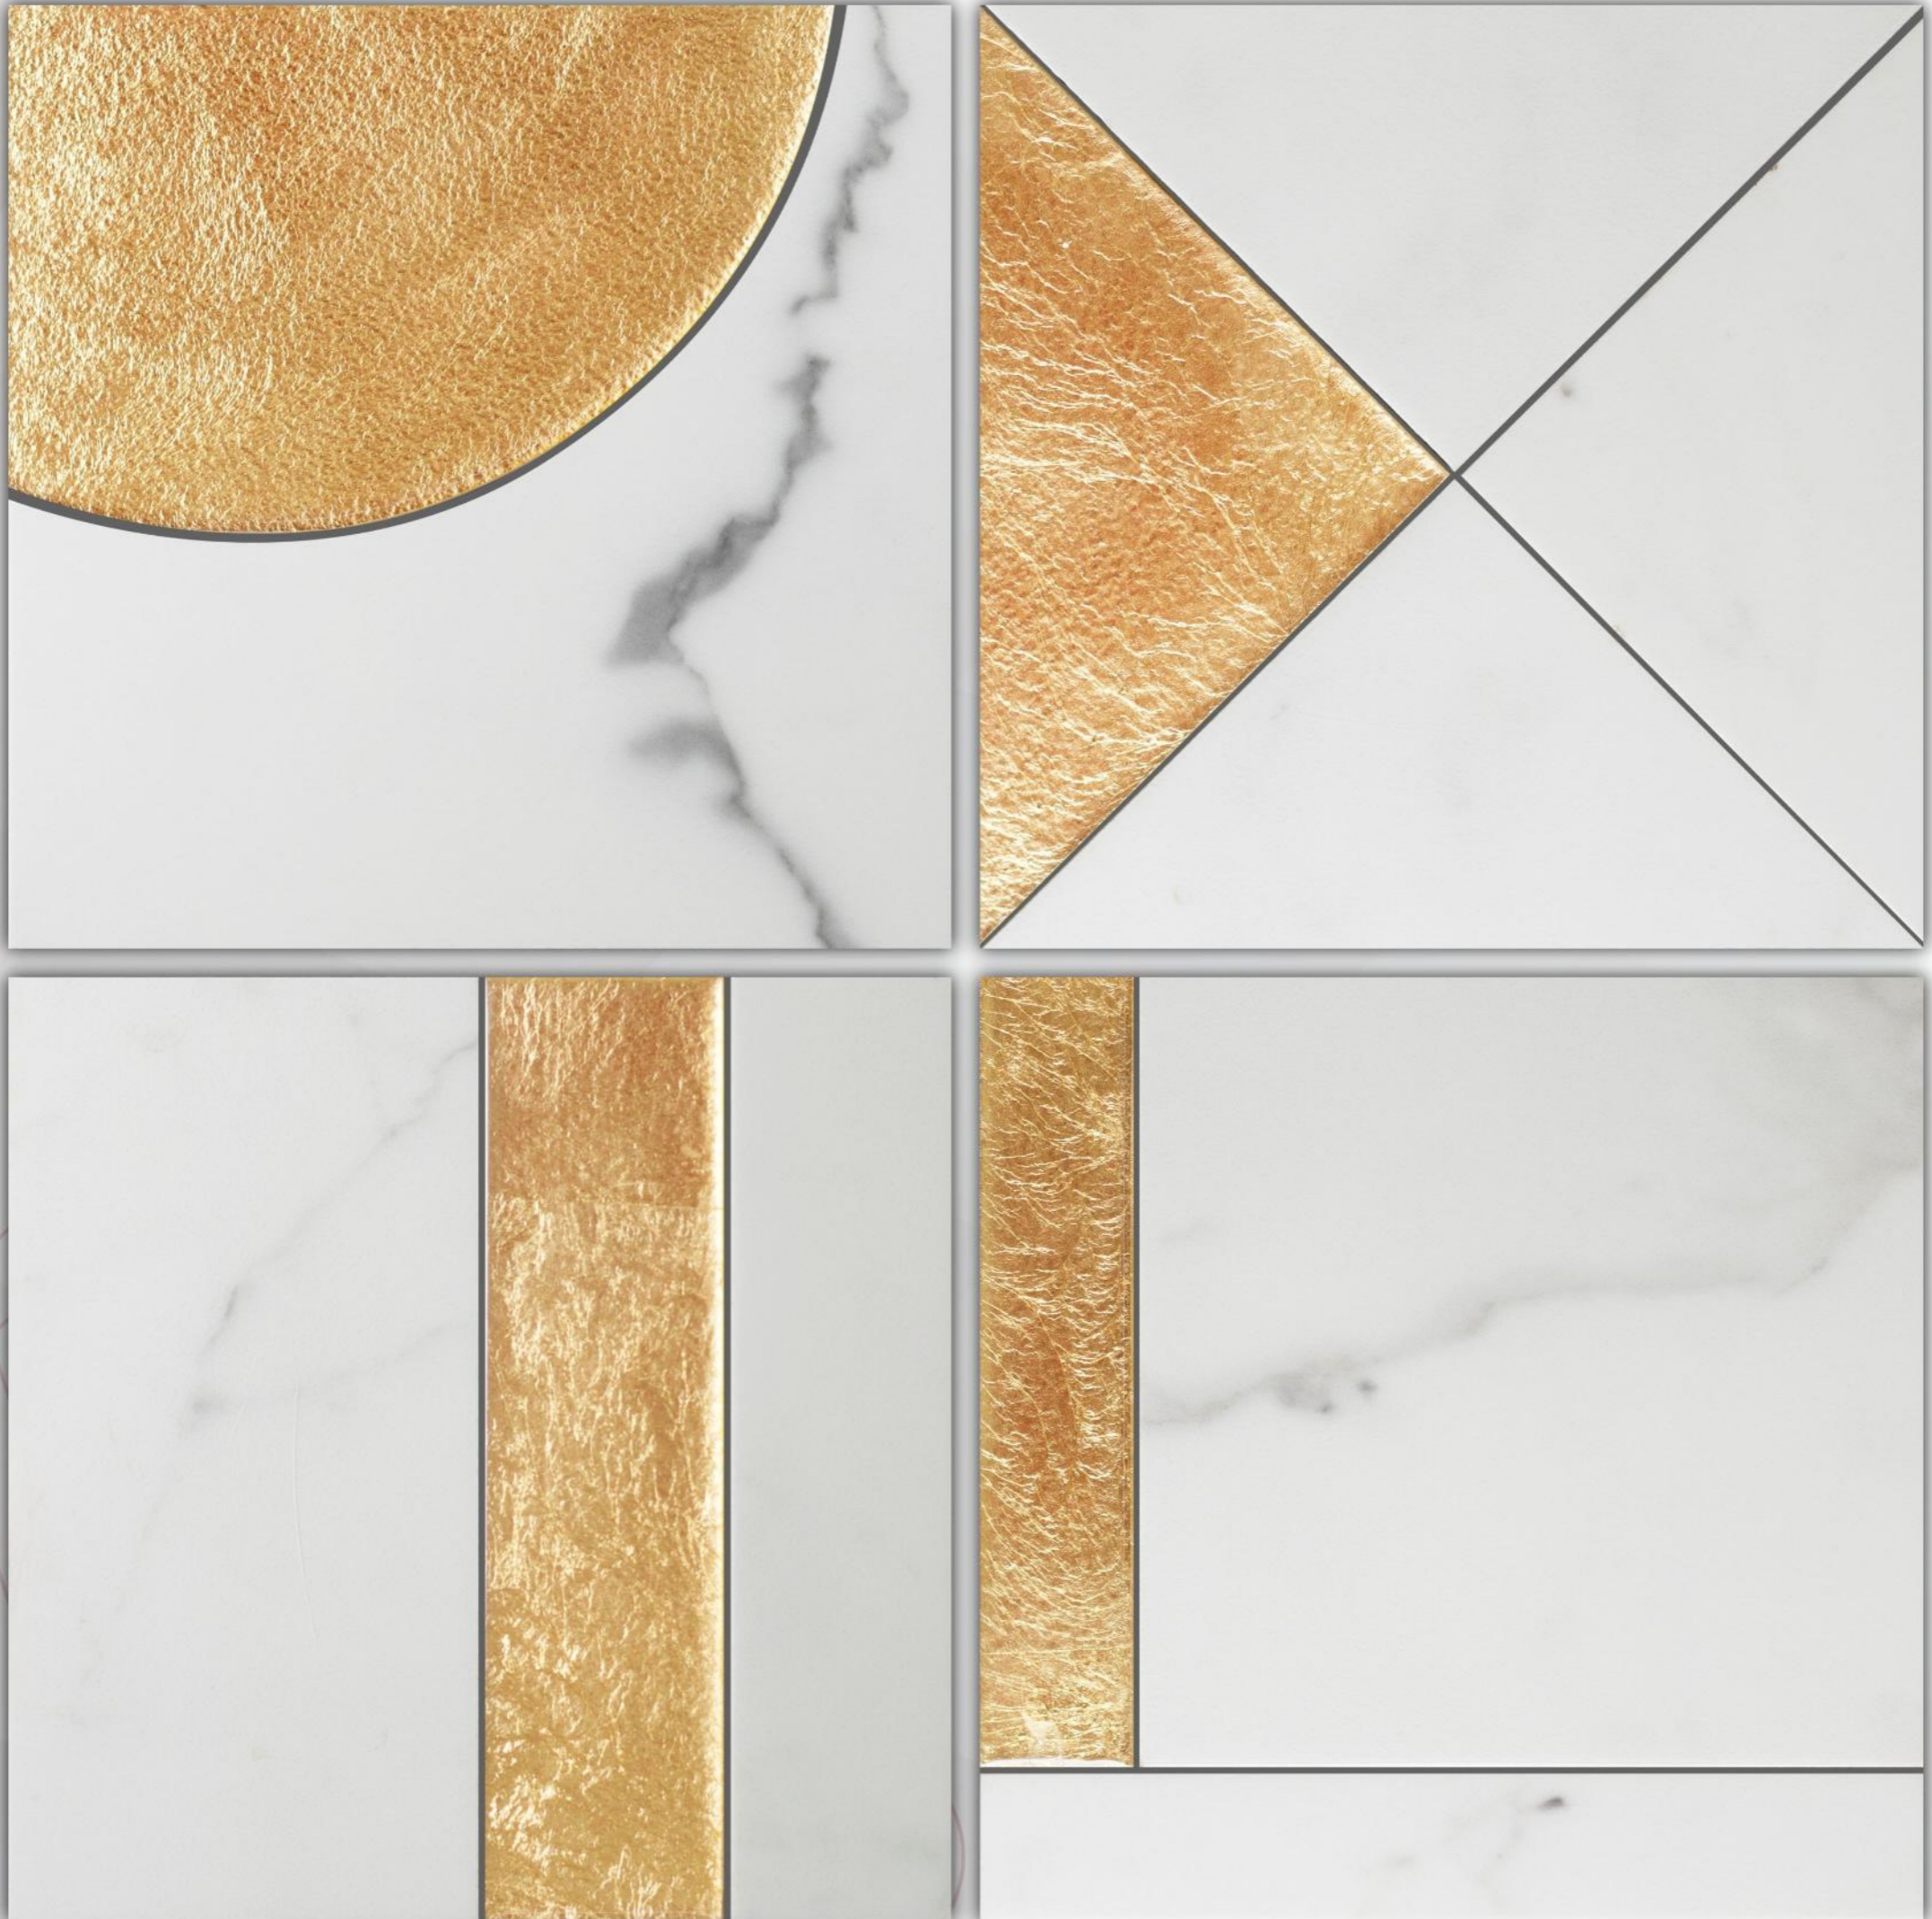

MX - 2254/GOLD

SIZE - 197X197mm

- WALL
- DRY AREA
- INTERIOR
- HANDCRAFTED
- PRECIOUS METAL
- PATTERN

BEAUTIFYING SPACES

www.vrida.com

VRIDA®

HANDCRAFTED DESIGNER TILES