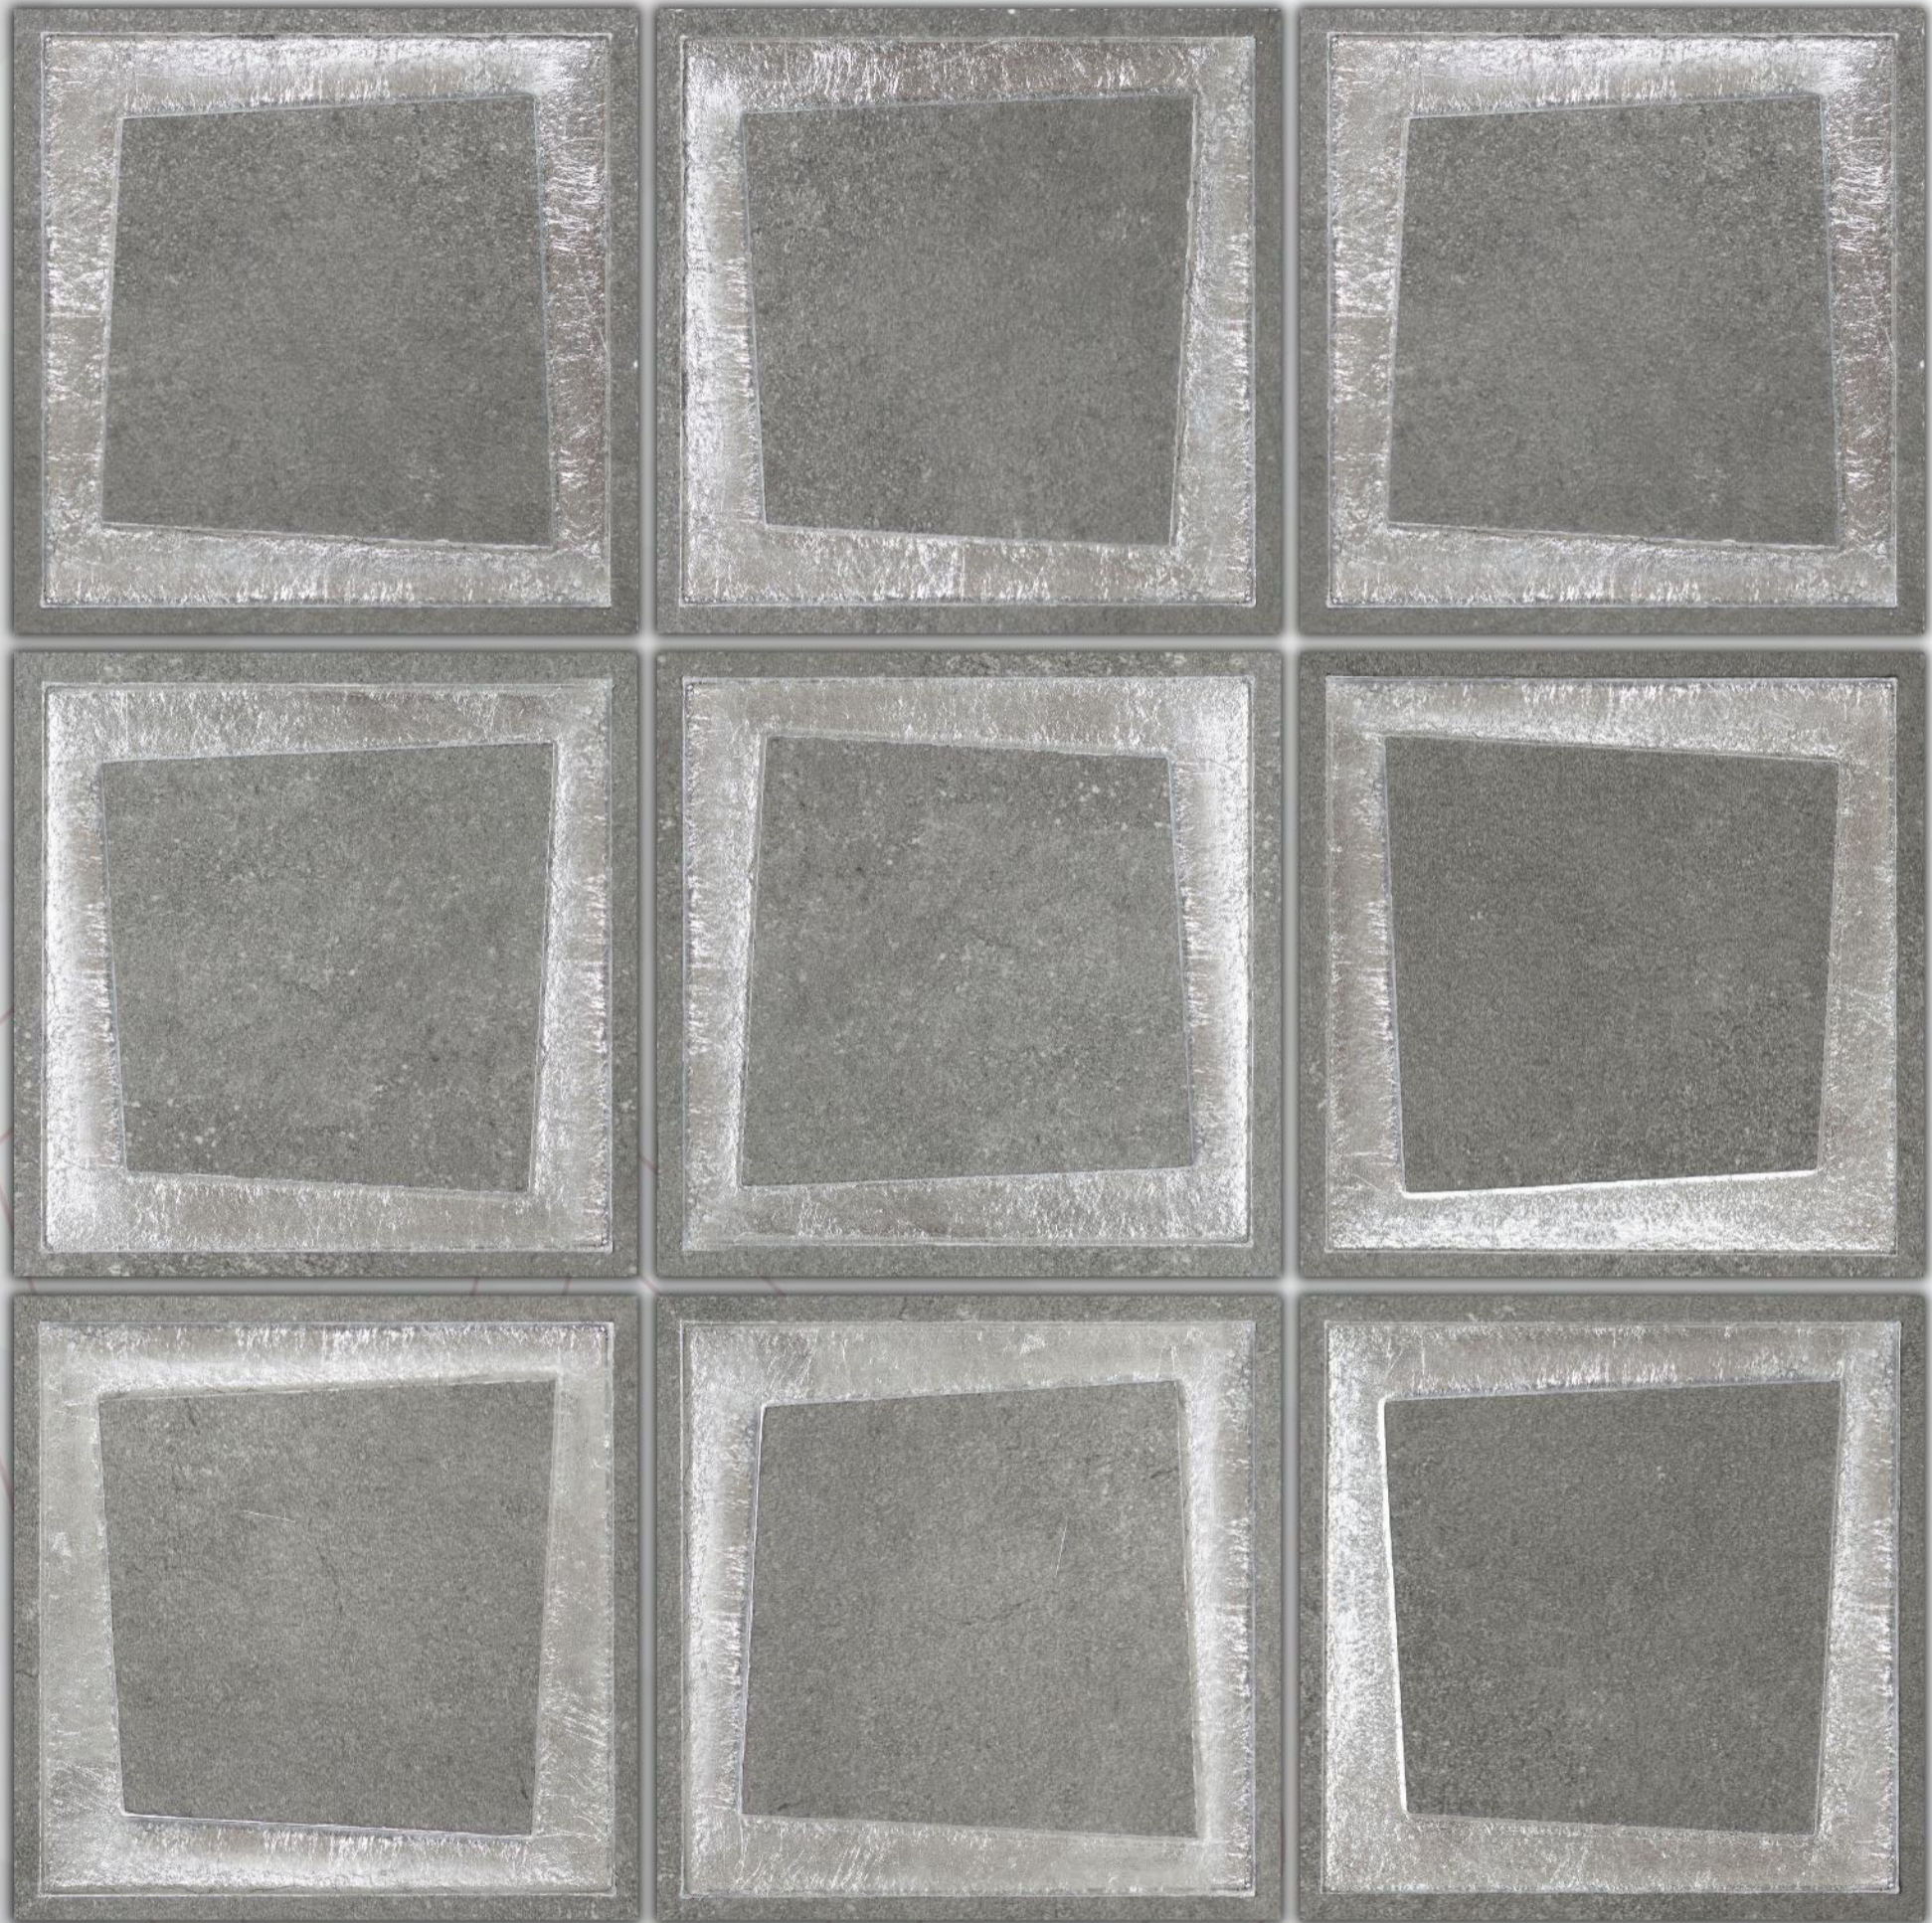

# VRIDA®

HANDCRAFTED DESIGNER TILES

Follow us  
  

[www.vrida.com](http://www.vrida.com)

**MX - 4052/SILVER**

**SIZE -98X98mm**

WALL

DRY AREA