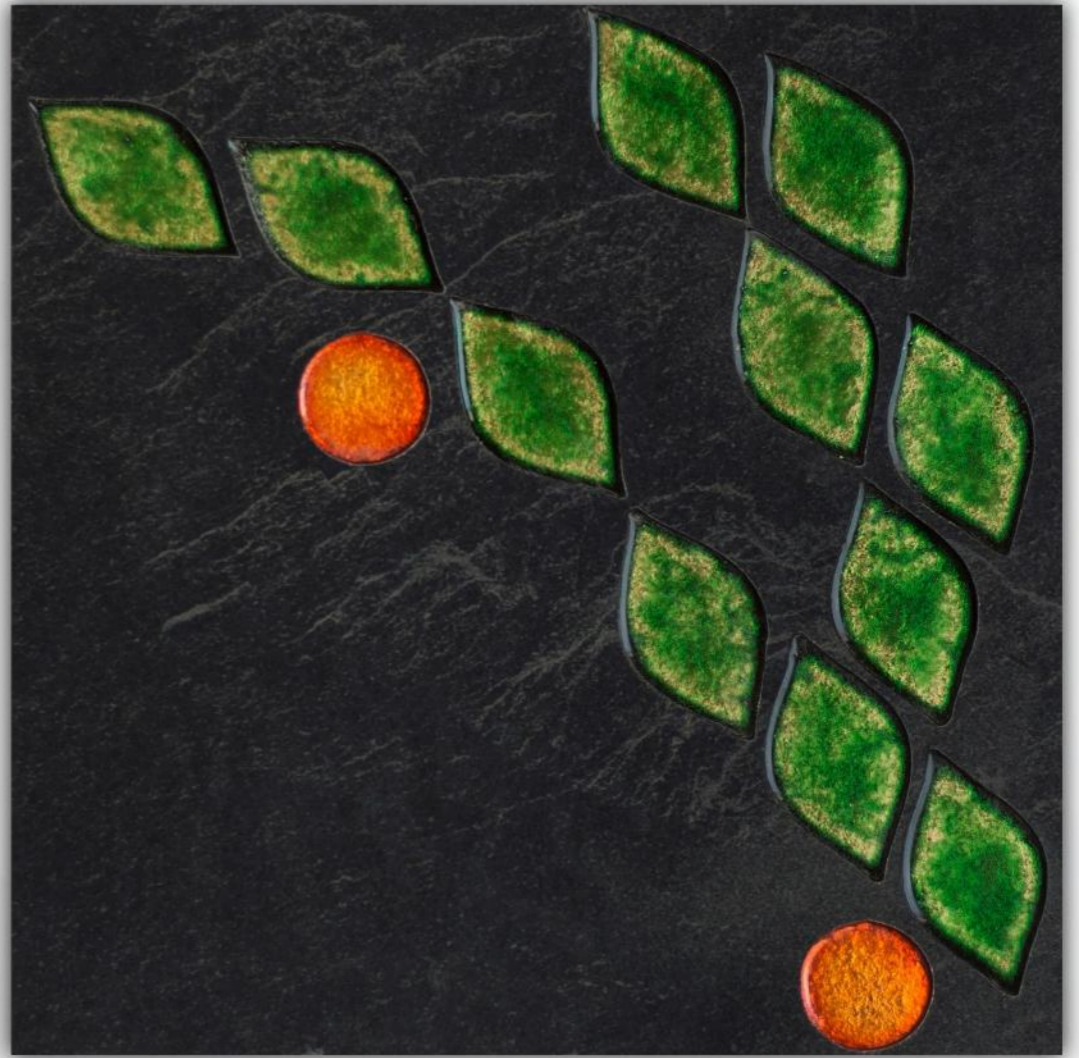

# VRIDA®

HANDCRAFTED DESIGNER TILES

Follow us  
f i in

www.vrida.com

**MX - 2250/MIX**

**SIZE - 197X197mm**

WALL

DRY AREA