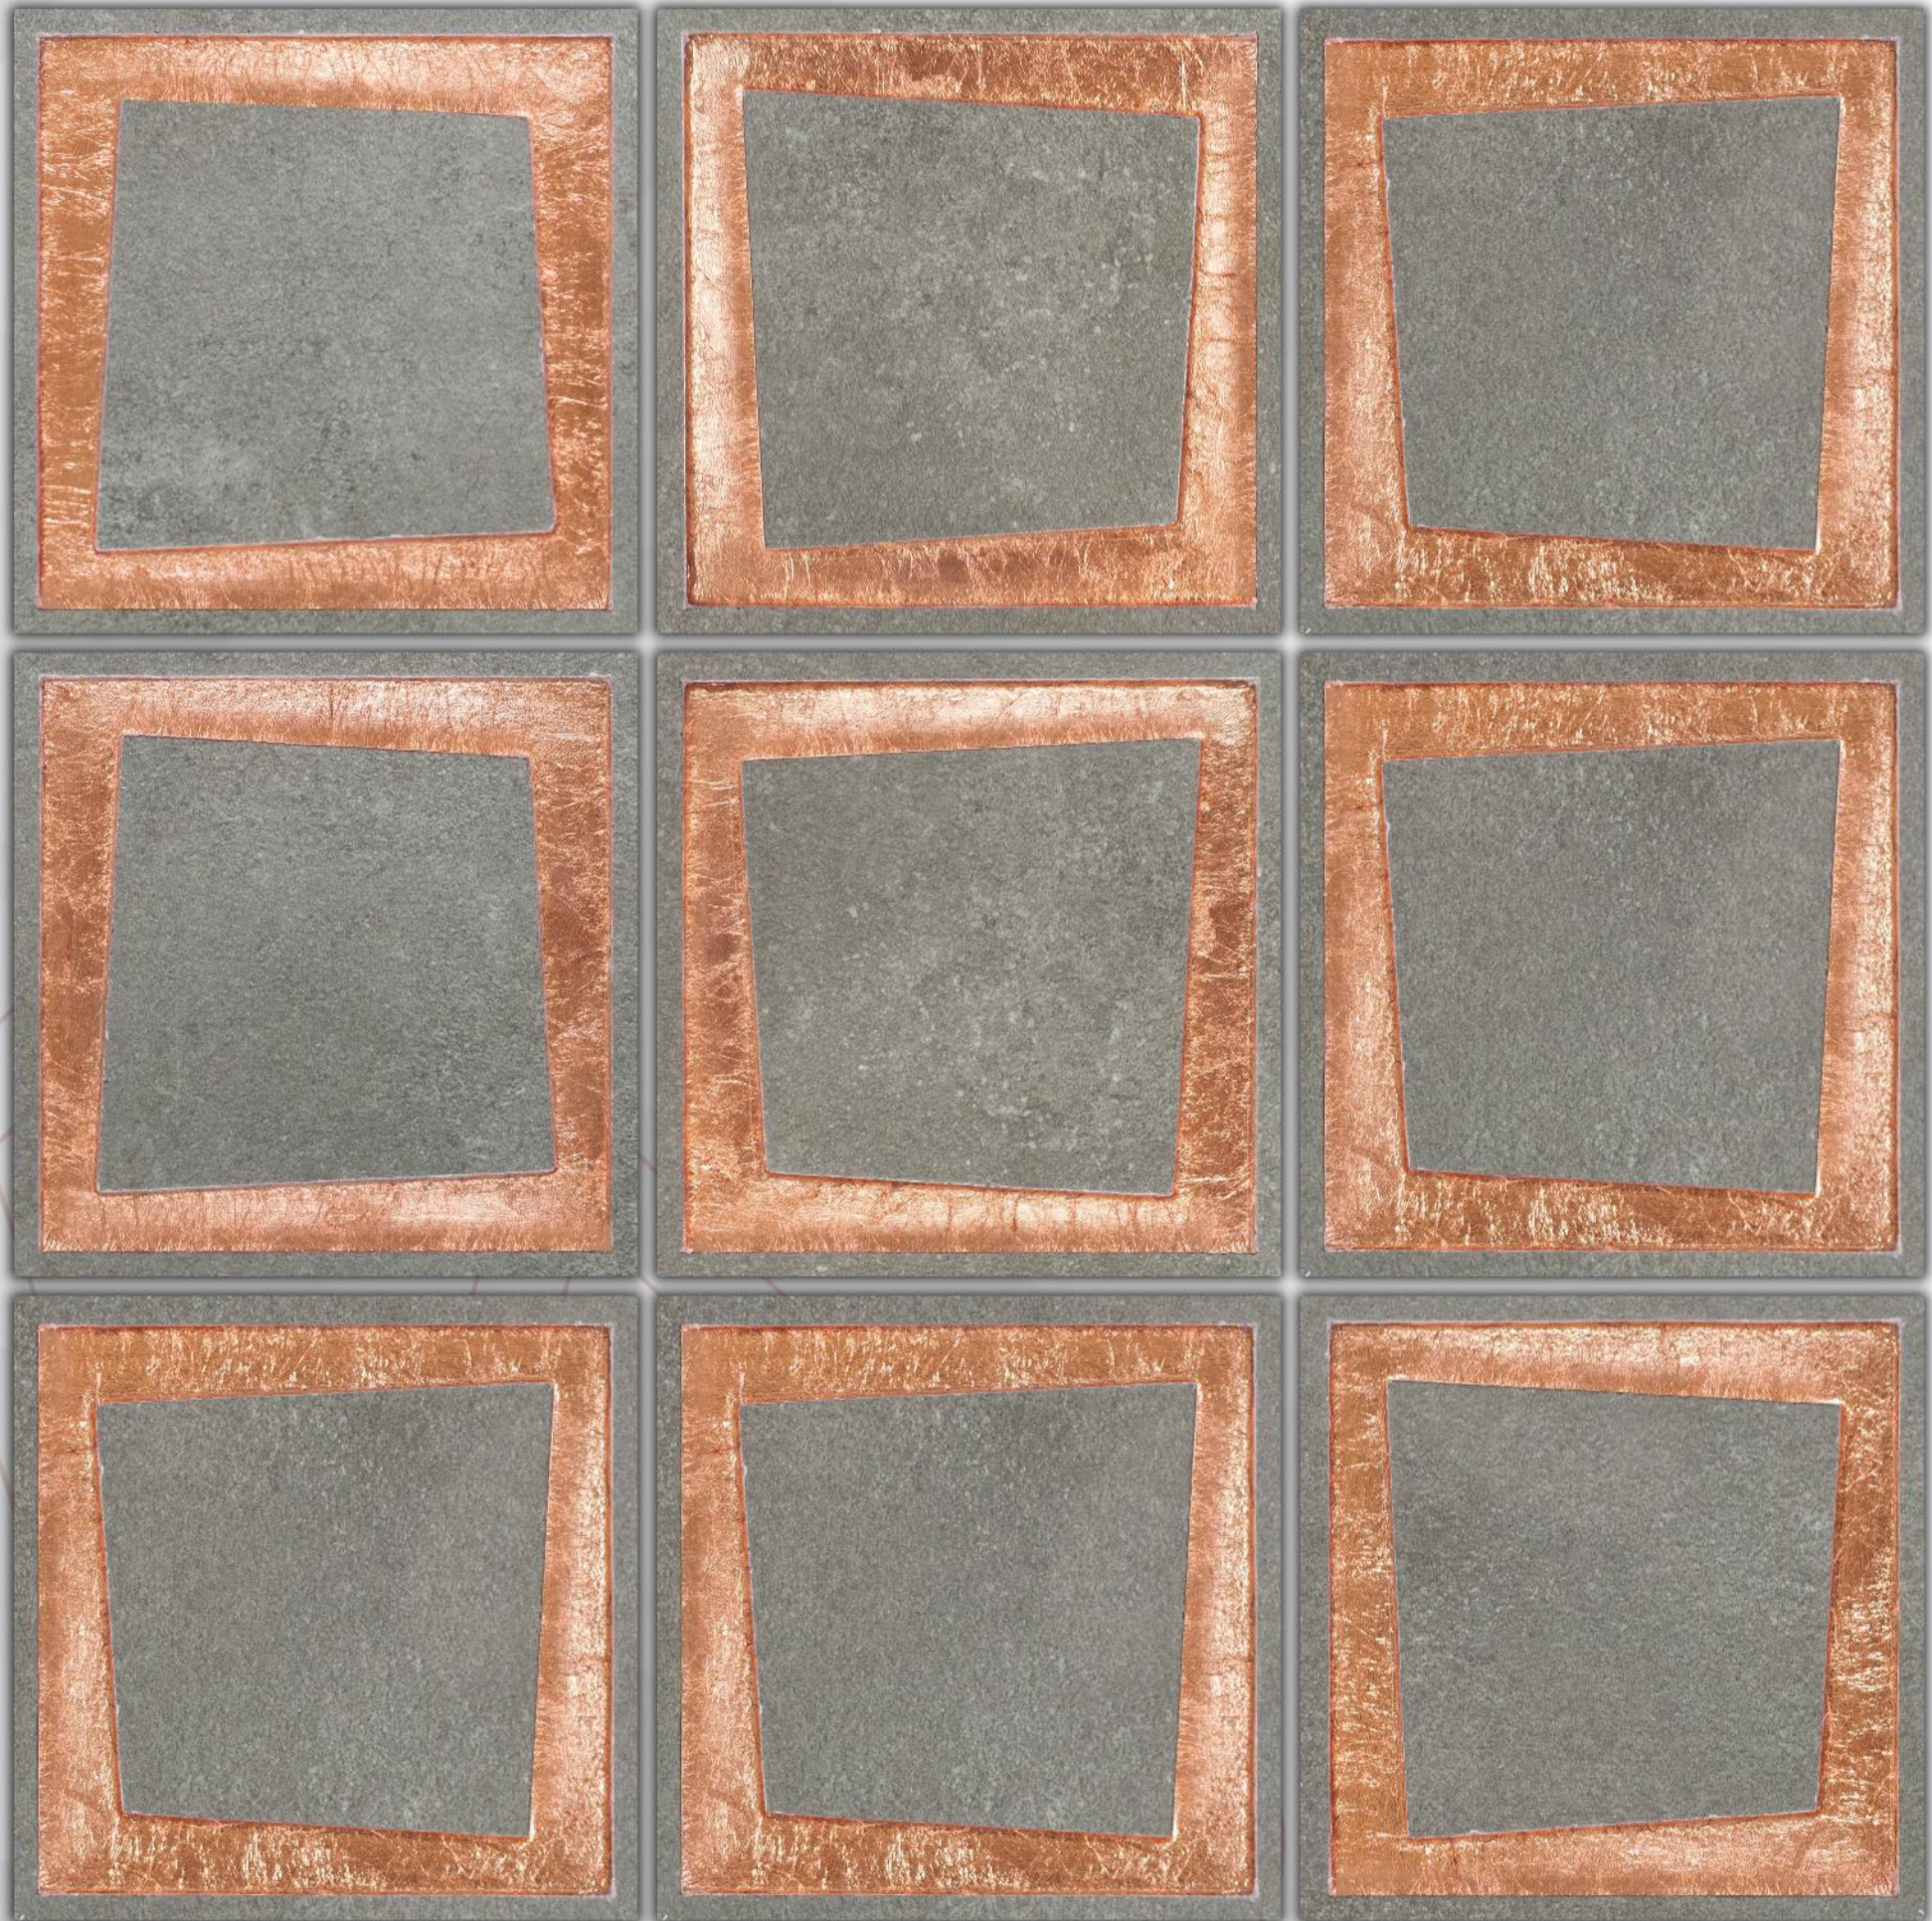

# VRIDA®

HANDCRAFTED DESIGNER TILES

Follow us  
  

[www.vrida.com](http://www.vrida.com)

**MX - 4053/COPPER**

**SIZE -98X98mm**

WALL

DRY AREA