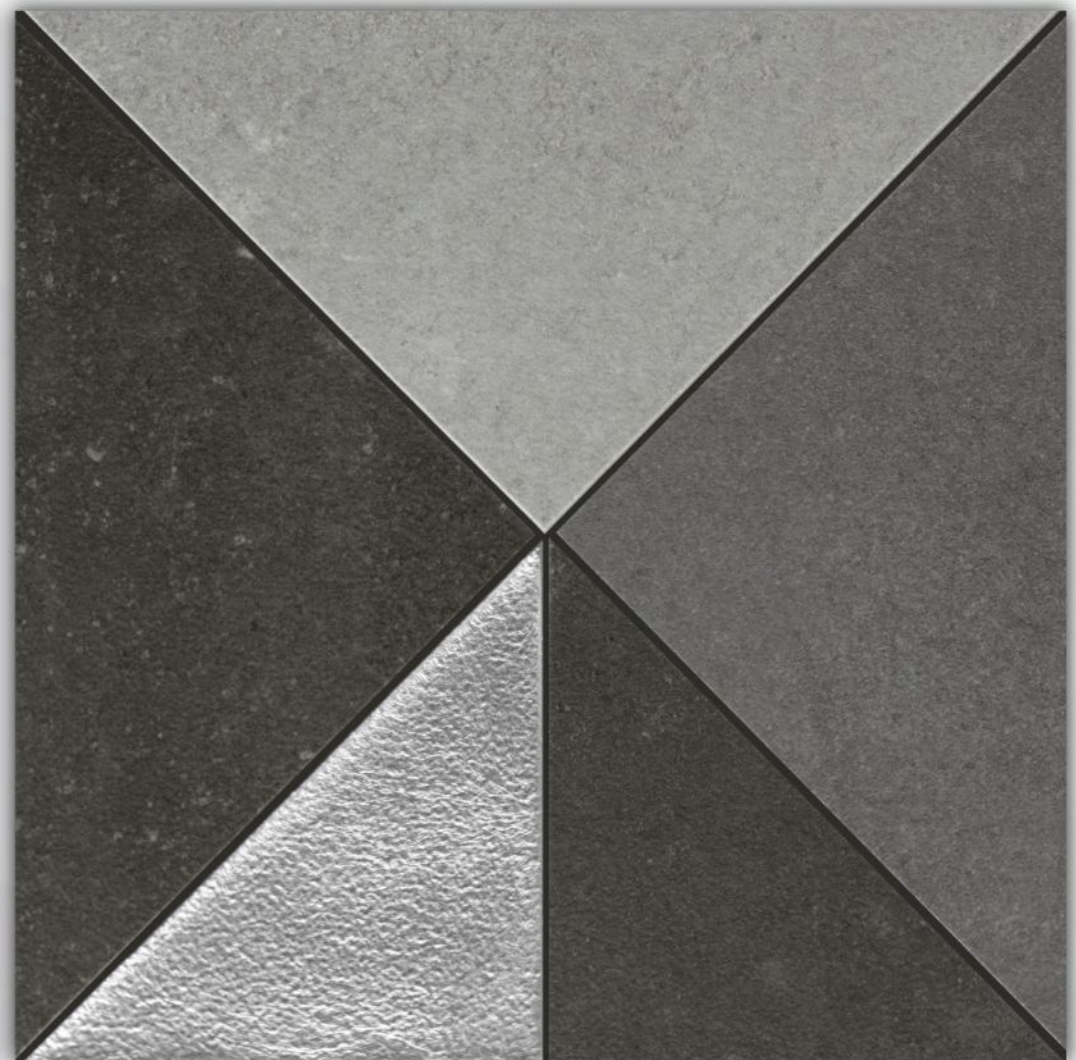

MX - 2252/SILVER

SIZE - 197X197mm

WALL

DRY AREA

INTERIOR

HANDCRAFTED

PRECIOUS METAL

PATTERN

BEAUTIFYING SPACES

www.vrida.com

VRIDA®

HANDCRAFTED DESIGNER TILES