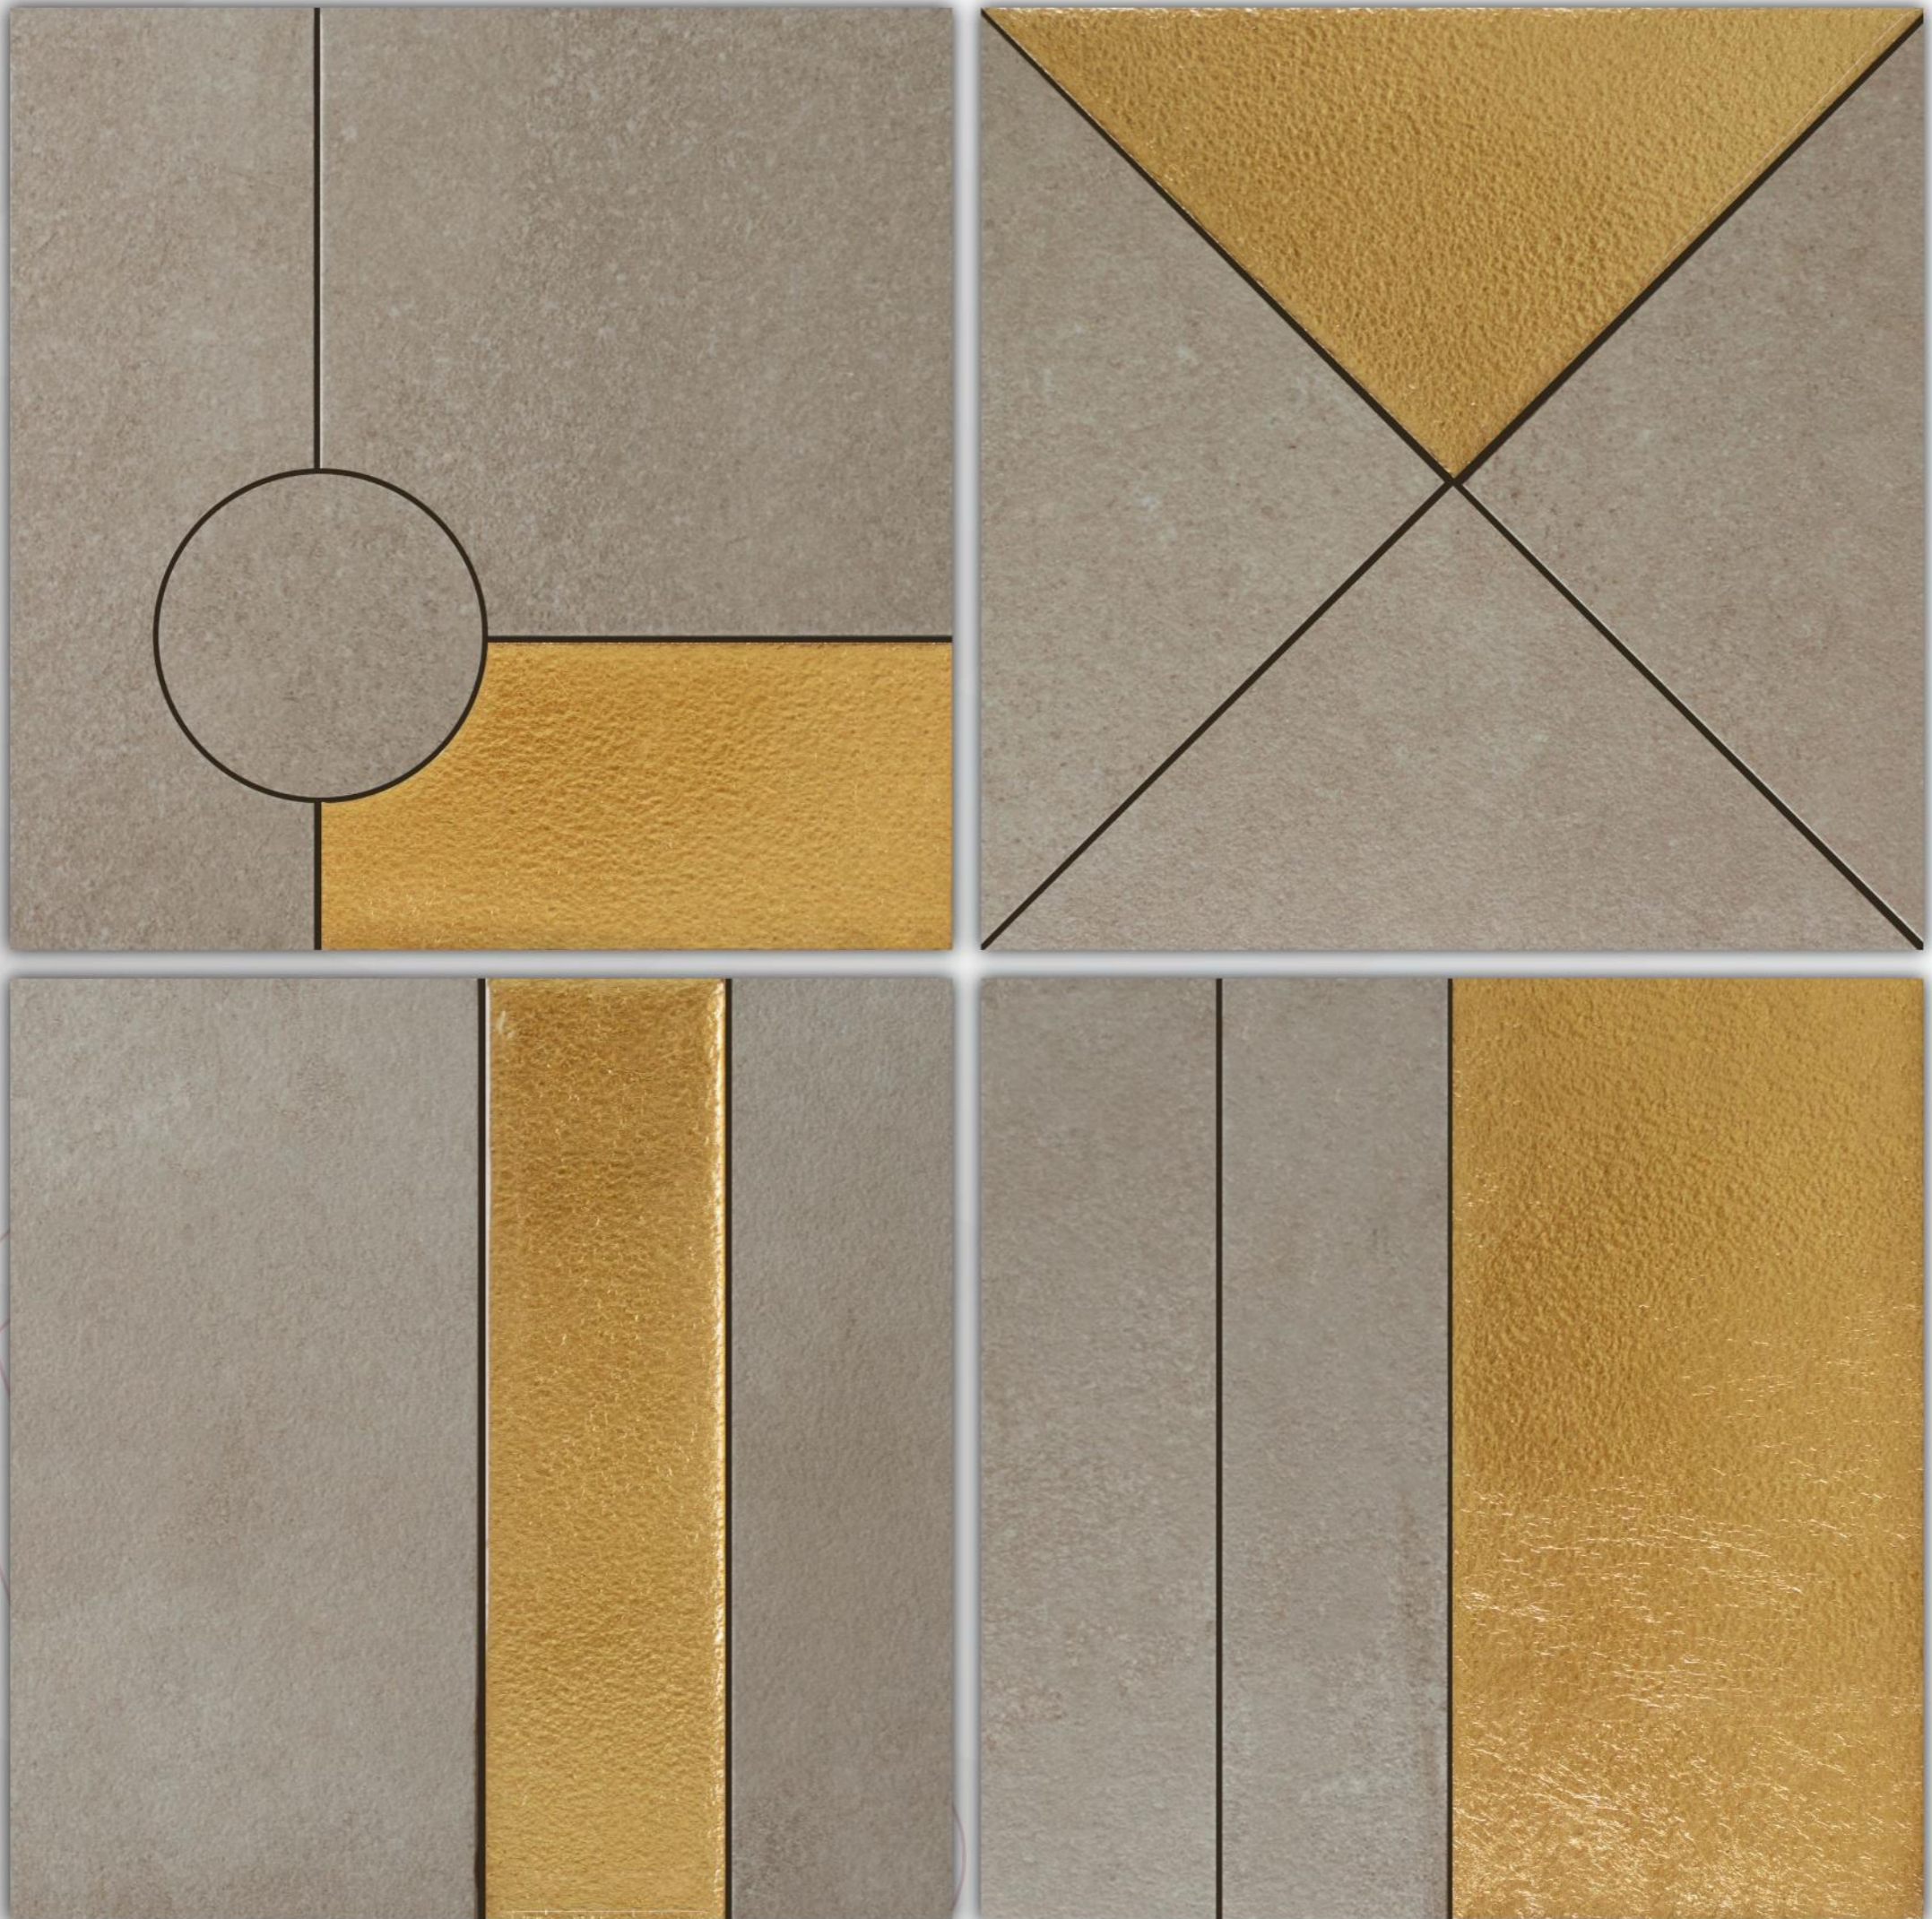

# VRIDA®

HANDCRAFTED DESIGNER TILES

**MX - 2251/GOLD**

**SIZE - 197X197mm**

BEAUTIFYING SPACES

[www.vrida.com](http://www.vrida.com)

**MX - 2253/COPPER SIZE - 197X197mm**

-   
WALL
-   
DRY AREA
-   
INTERIOR
-   
HANDCRAFTED
-   
PRECIOUS METAL
-   
PATTERN