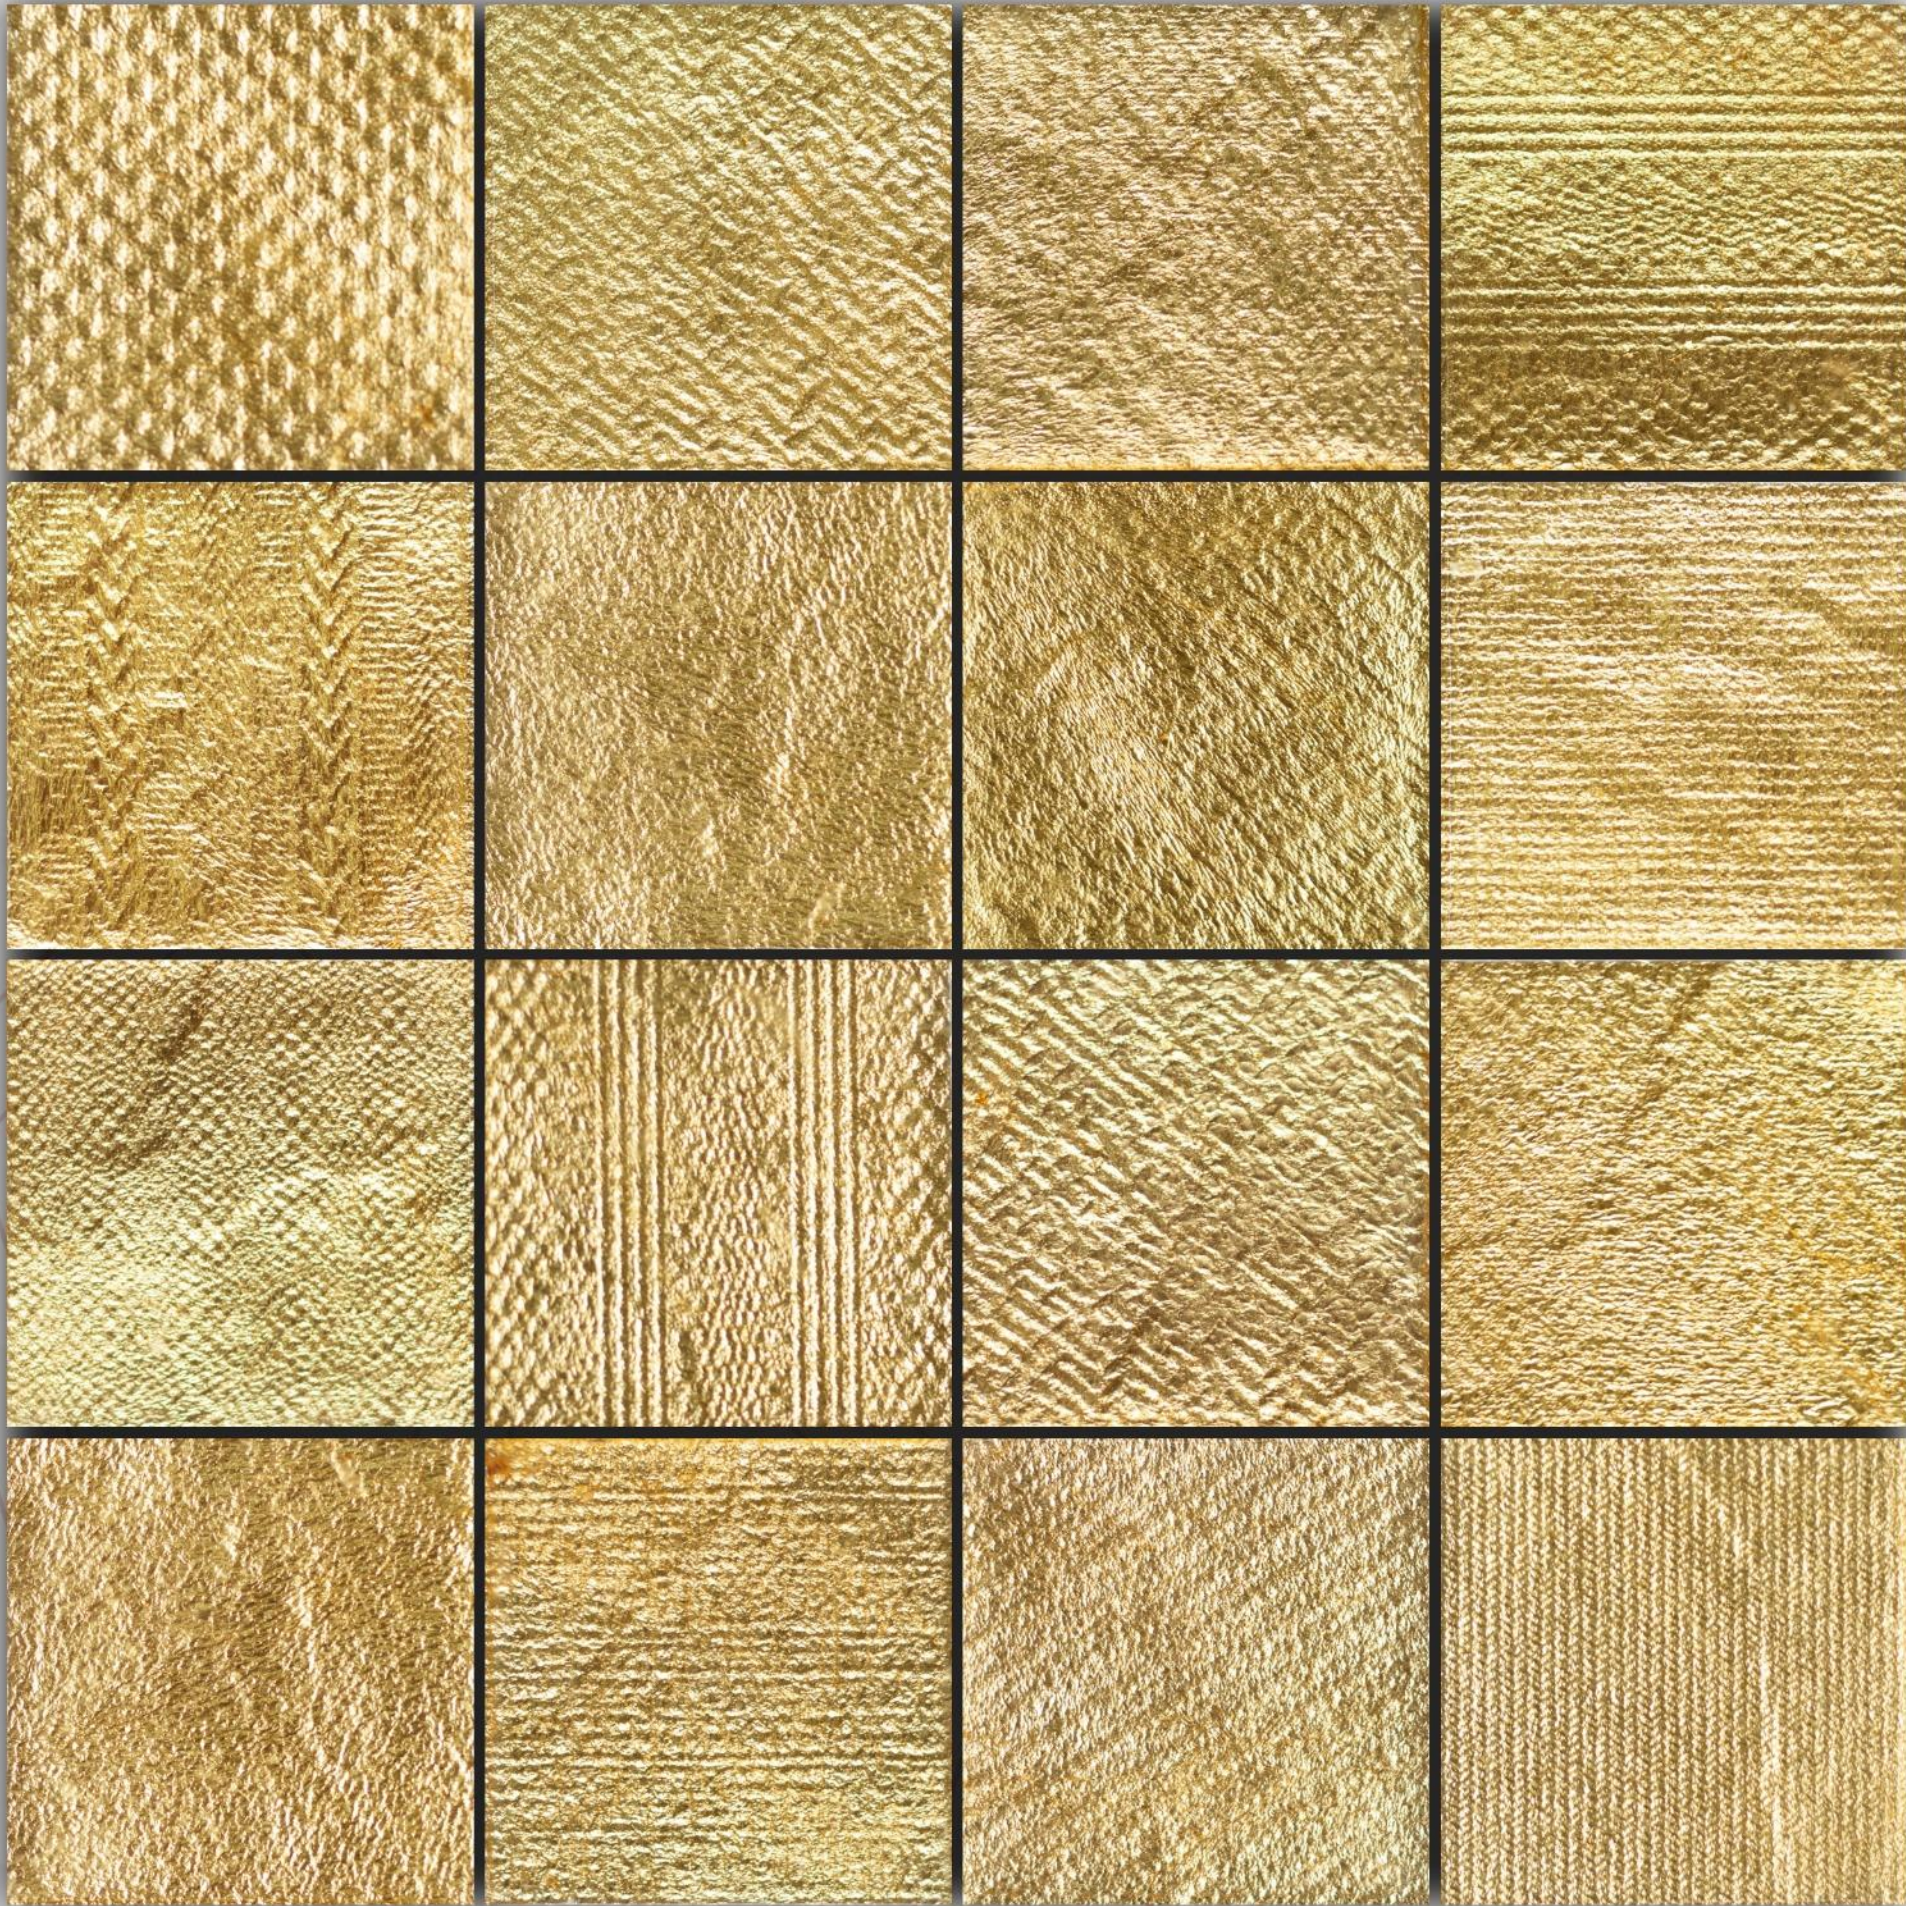

WALL

DRY AREA

INTERIOR

HANDCRAFTED

PRECIOUS METAL

PATTERN

BEAUTIFYING SPACES

www.vrida.com

VRIDA®

HANDCRAFTED DESIGNER TILES