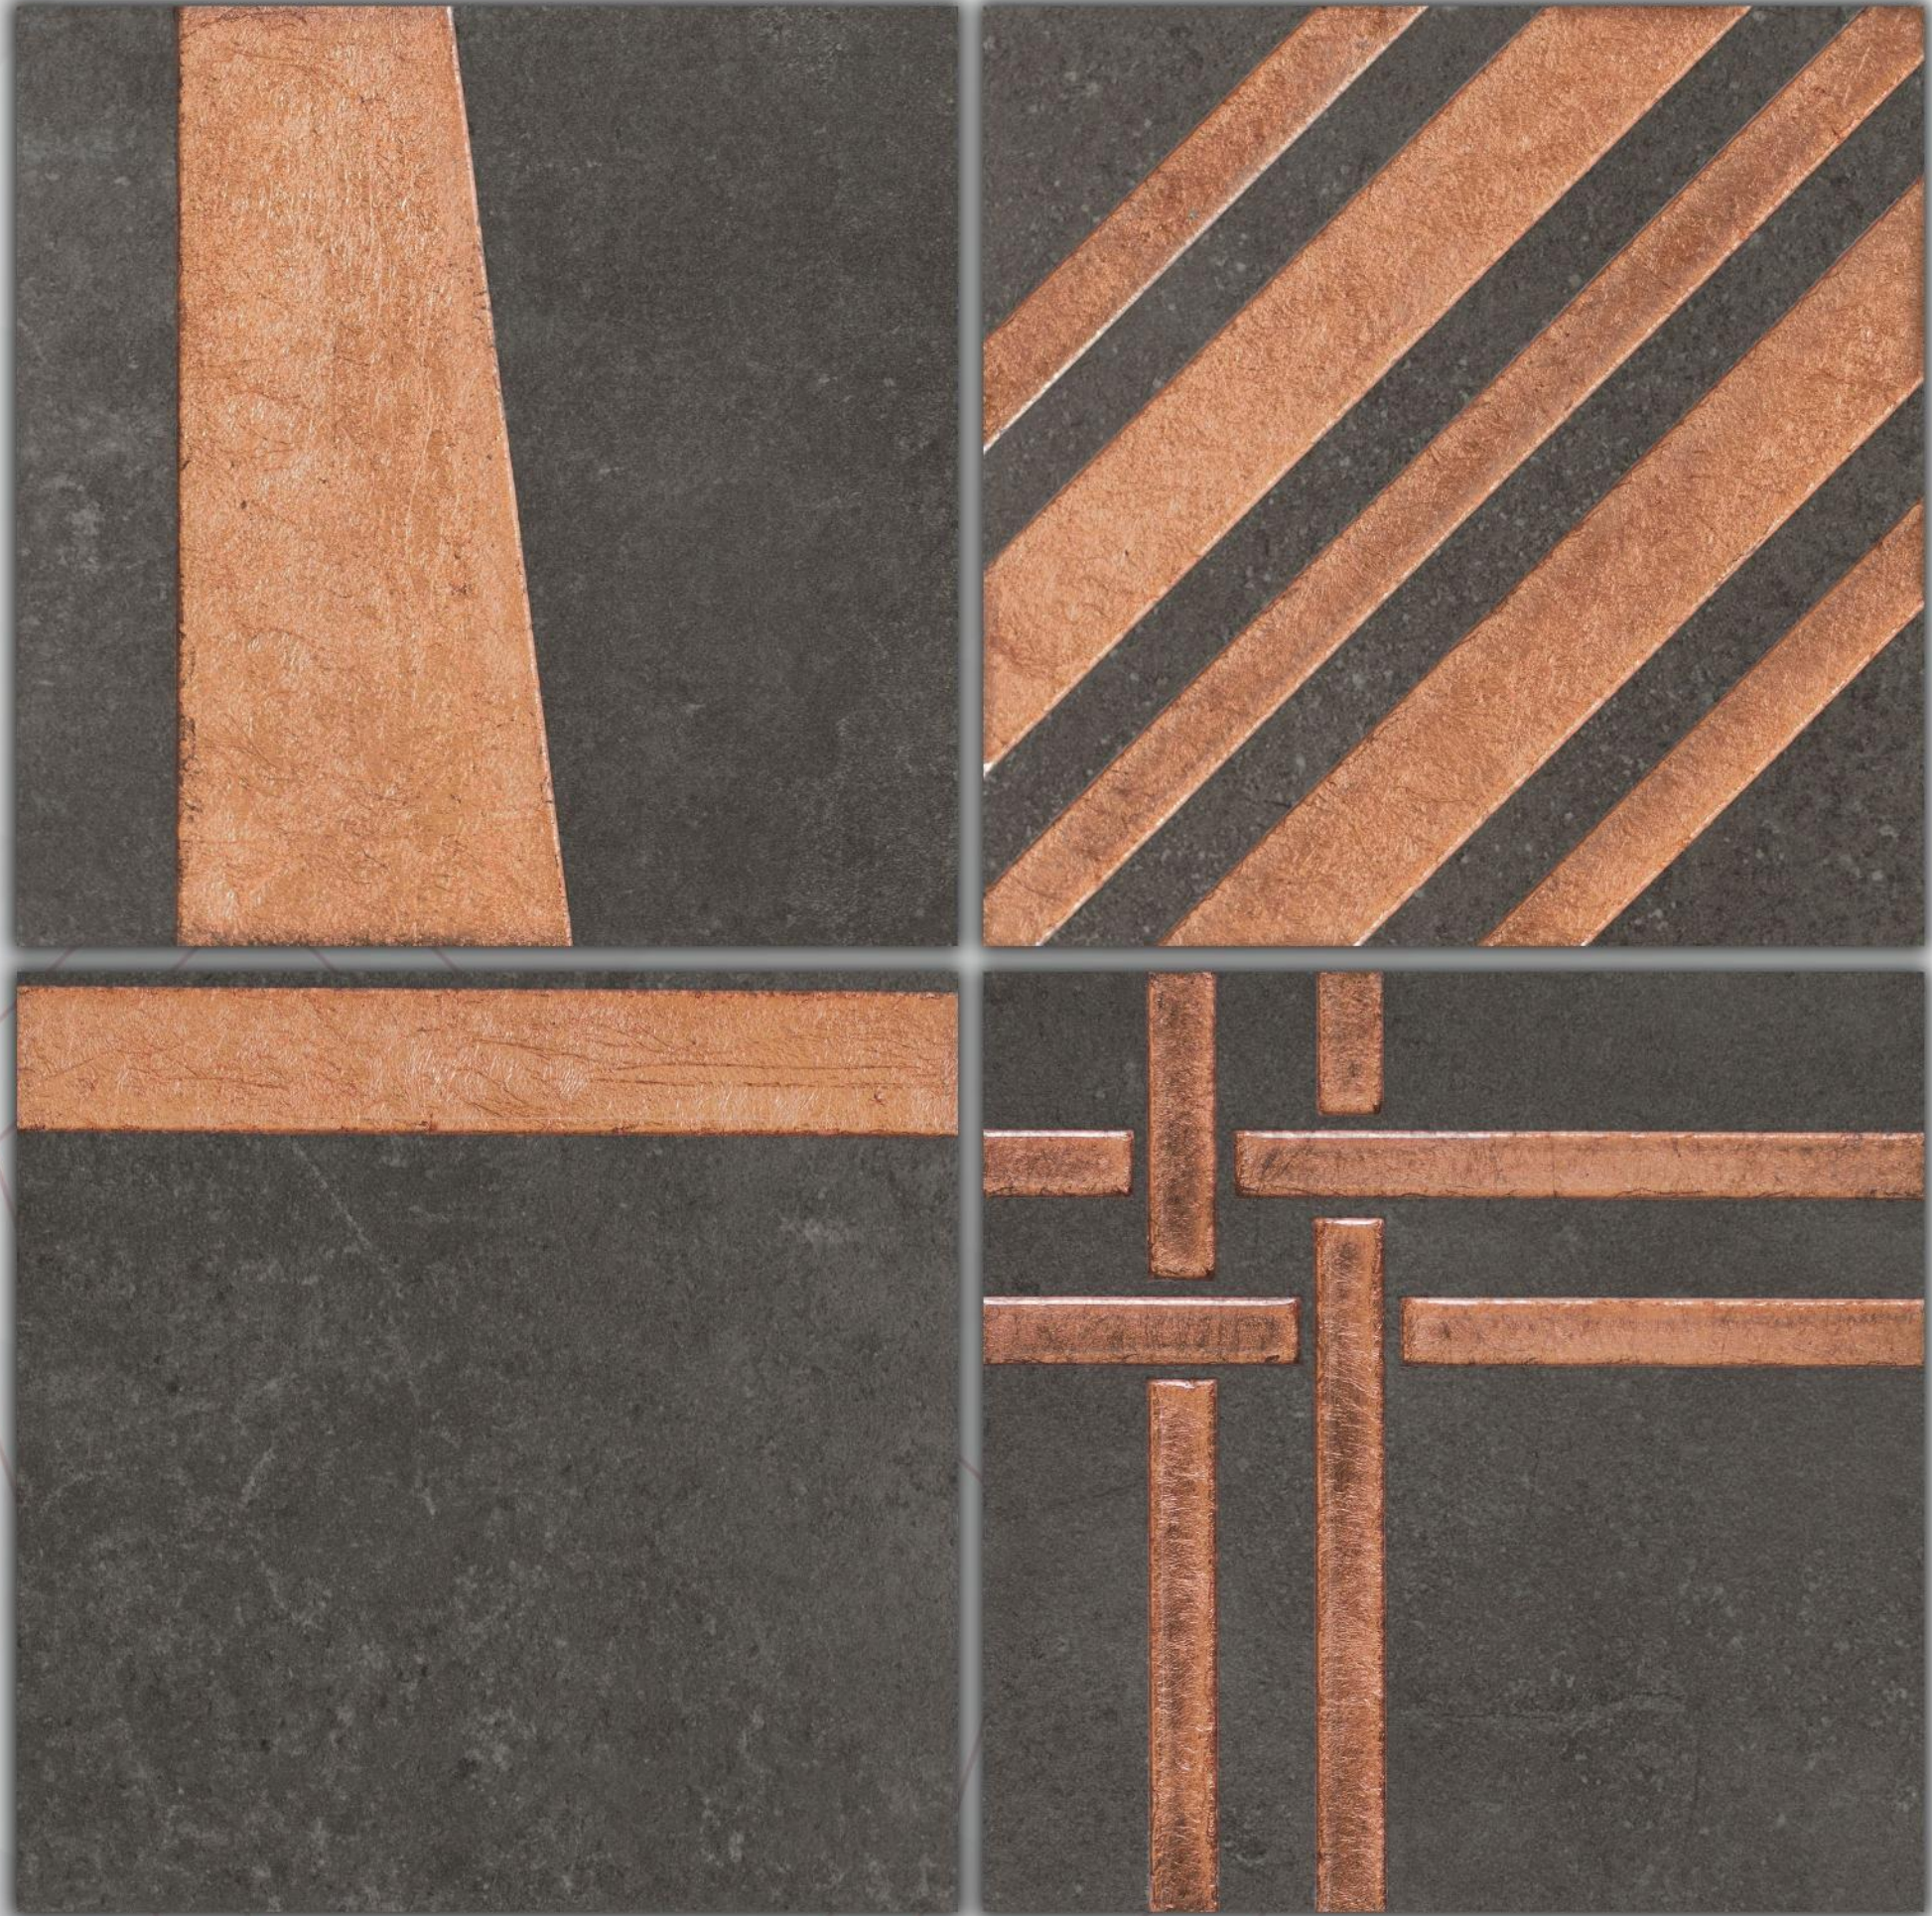

# VRIDA®

HANDCRAFTED DESIGNER TILES

Follow us  
  

[www.vrida.com](http://www.vrida.com)

**MX - 6653/COPPER**    **SIZE - 148X148mm**

WALL

DRY AREA

INTERIOR