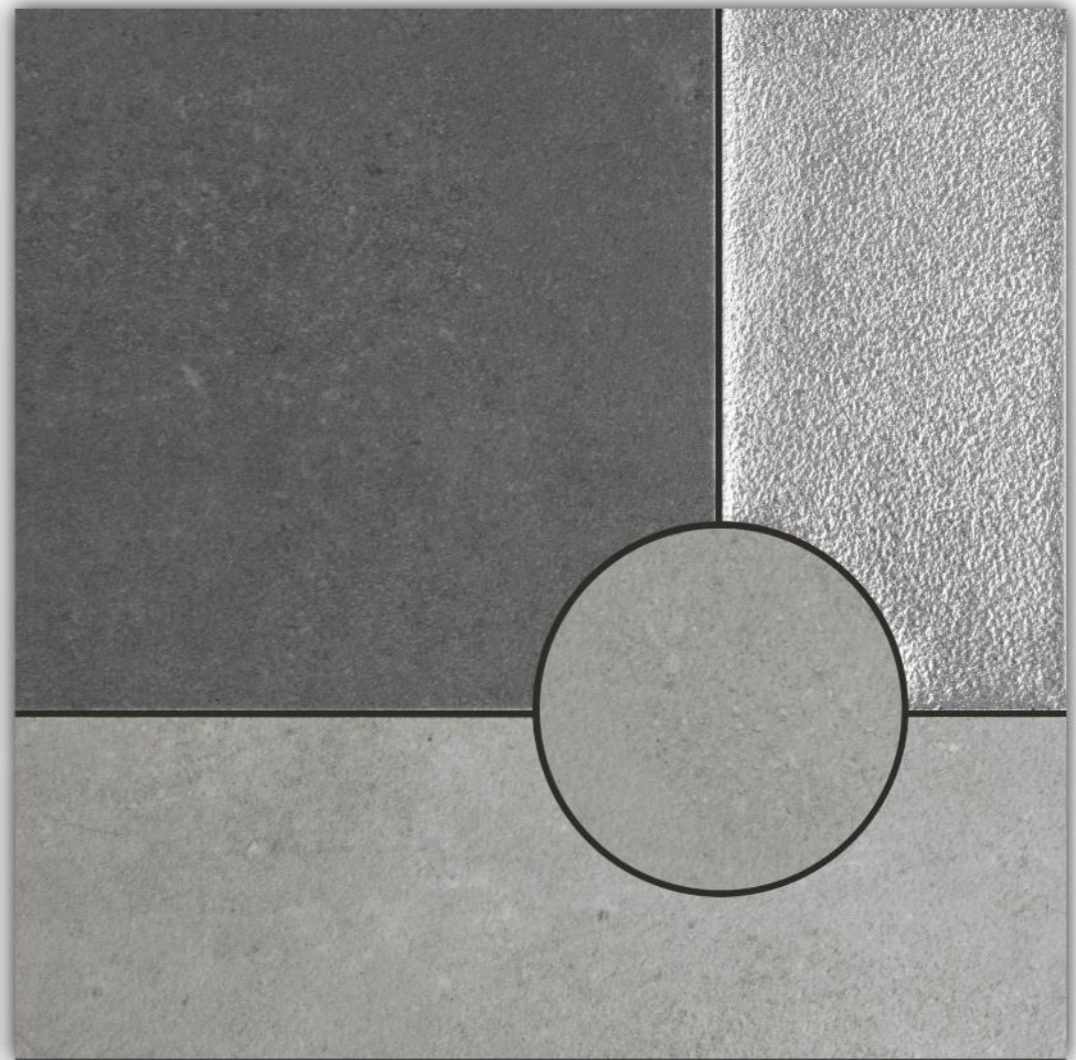

BEAUTIFYING SPACES

www.vrida.com

**MX - 2252/SILVER**

**SIZE - 197X197mm**

WALL

DRY AREA

INTERIOR

HANDCRAFTED