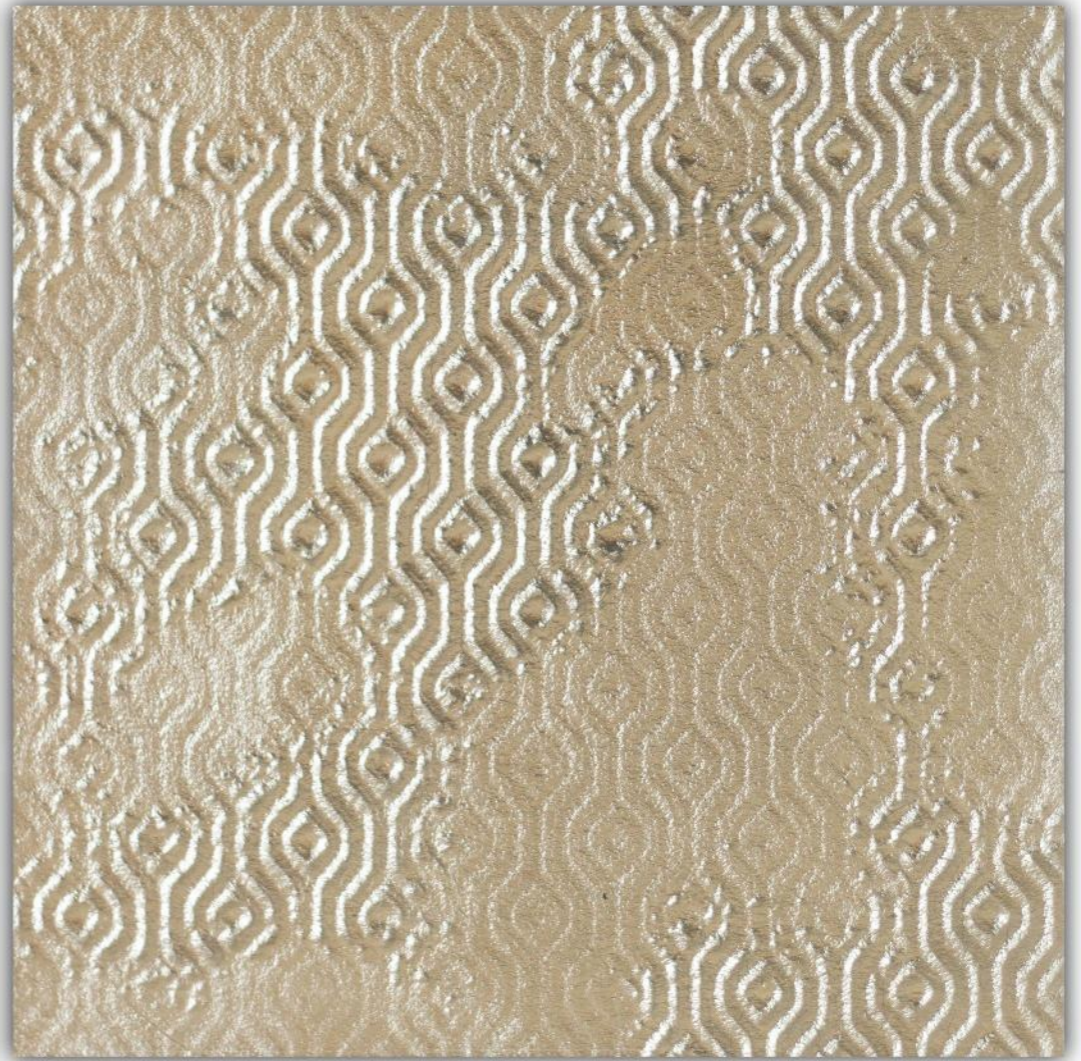

# VRIDA®

HANDCRAFTED DESIGNER TILES

Follow us  
f i in

www.vrida.com

**MX - 22-A/SILVER**

**SIZE - 197X197mm**

WALL

DRY AREA