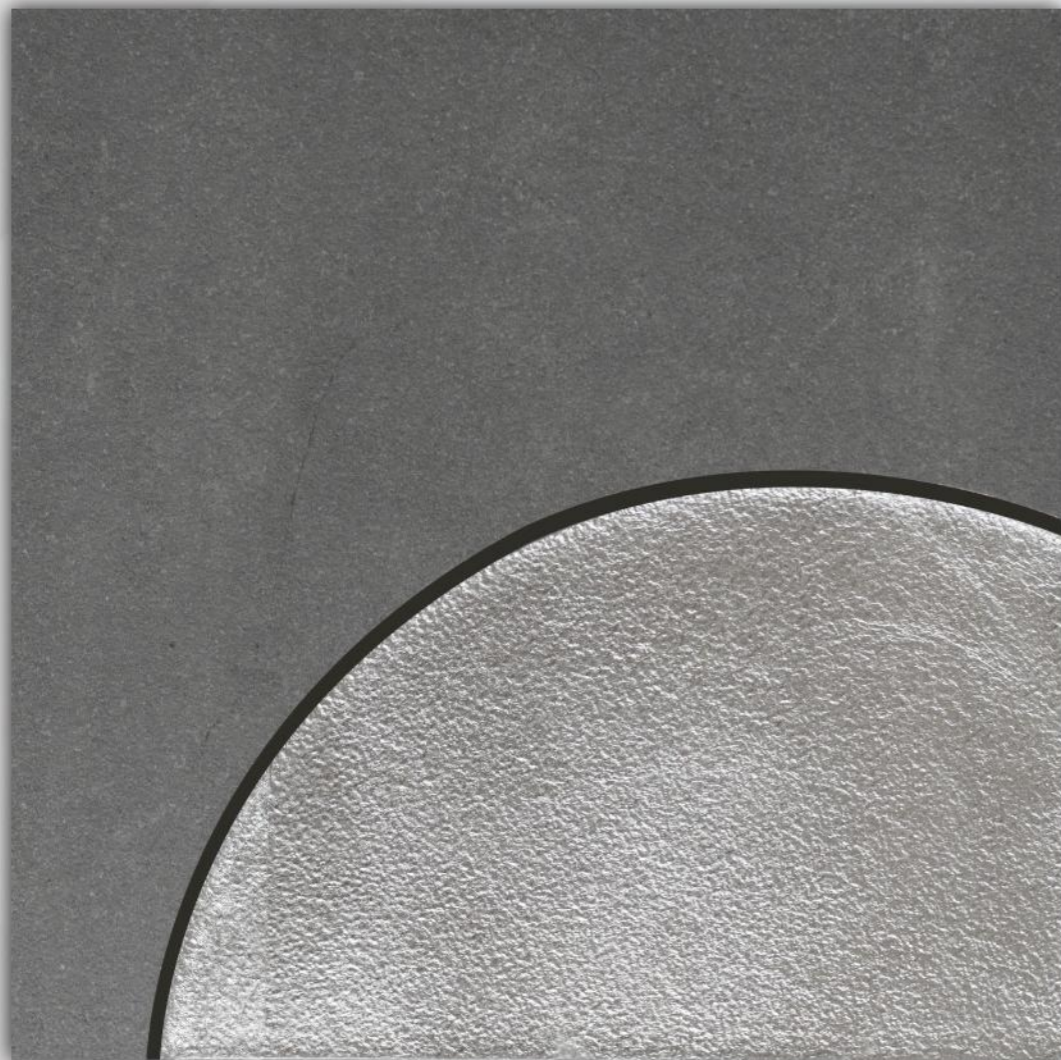

BEAUTIFYING SPACES

www.vrida.com

**MX - 2252/SILVER**

**SIZE - 197X197mm**

WALL

DRY AREA

INTERIOR

HANDCRAFTED