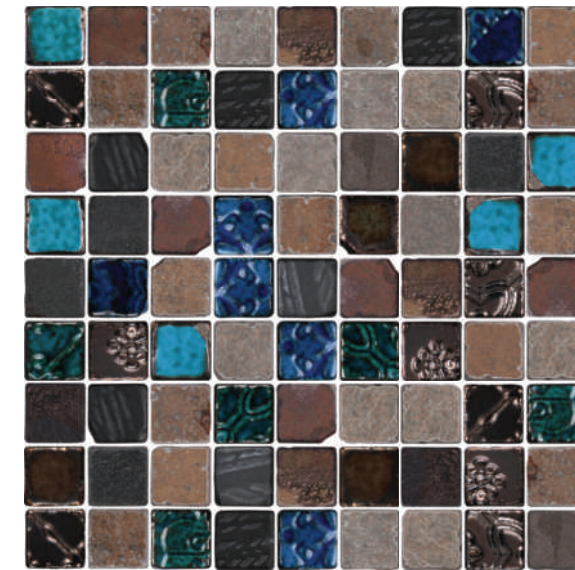

FEATURES

Suitable for Wall Area

Handcrafted Design

Suitable for Internal usage
for all spaces

Third Firing

Random Mix Patterns

Suitable for dry areas and an
area with no direct contact
with water

XXM 06
PC 13