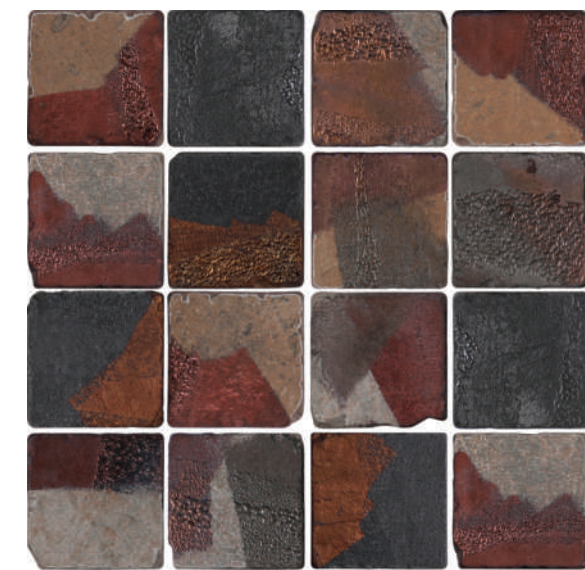

FEATURES

Suitable for Wall Area

Handcrafted Design

Suitable for Internal usage
for all spaces

Third Firing

Random Mix Patterns

Suitable for dry areas and an
area with no direct contact
with water

XXM 06
PC 13