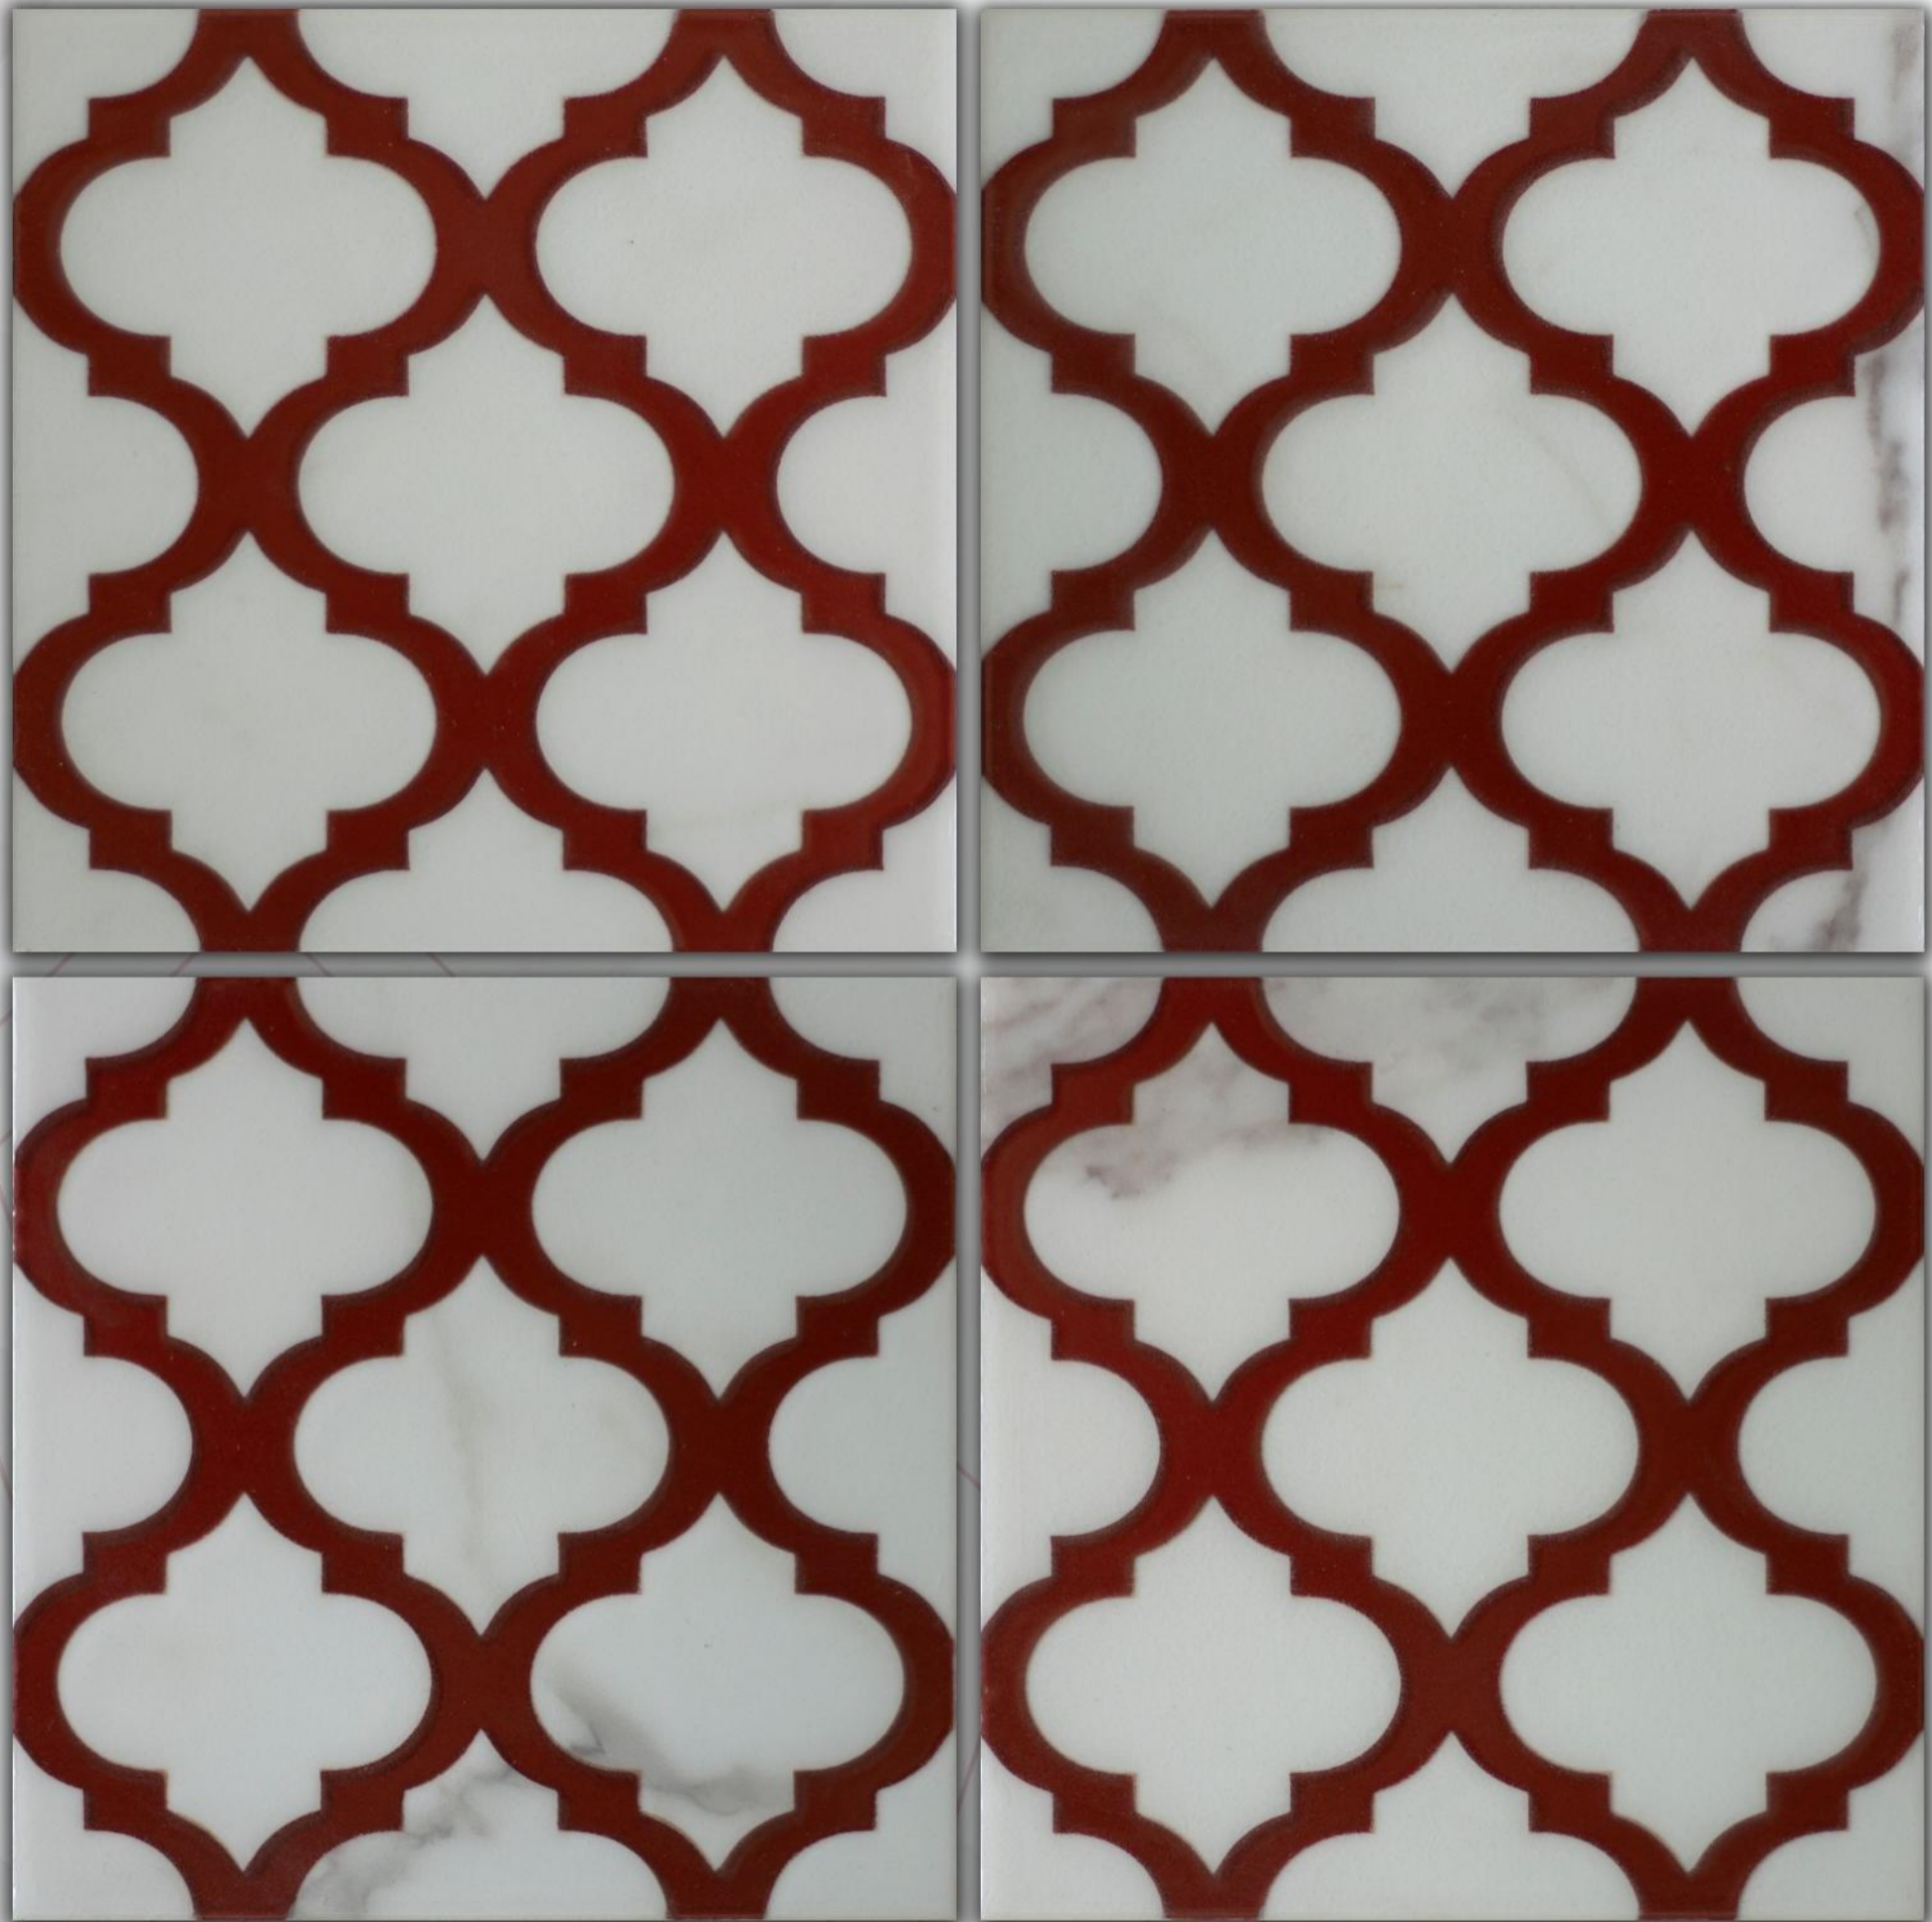

VRIDA®

HANDCRAFTED DESIGNER TILES

Follow us
  

www.vrida.com

FH - 66224

SIZE - 148X148mm

WALL

FLOOR