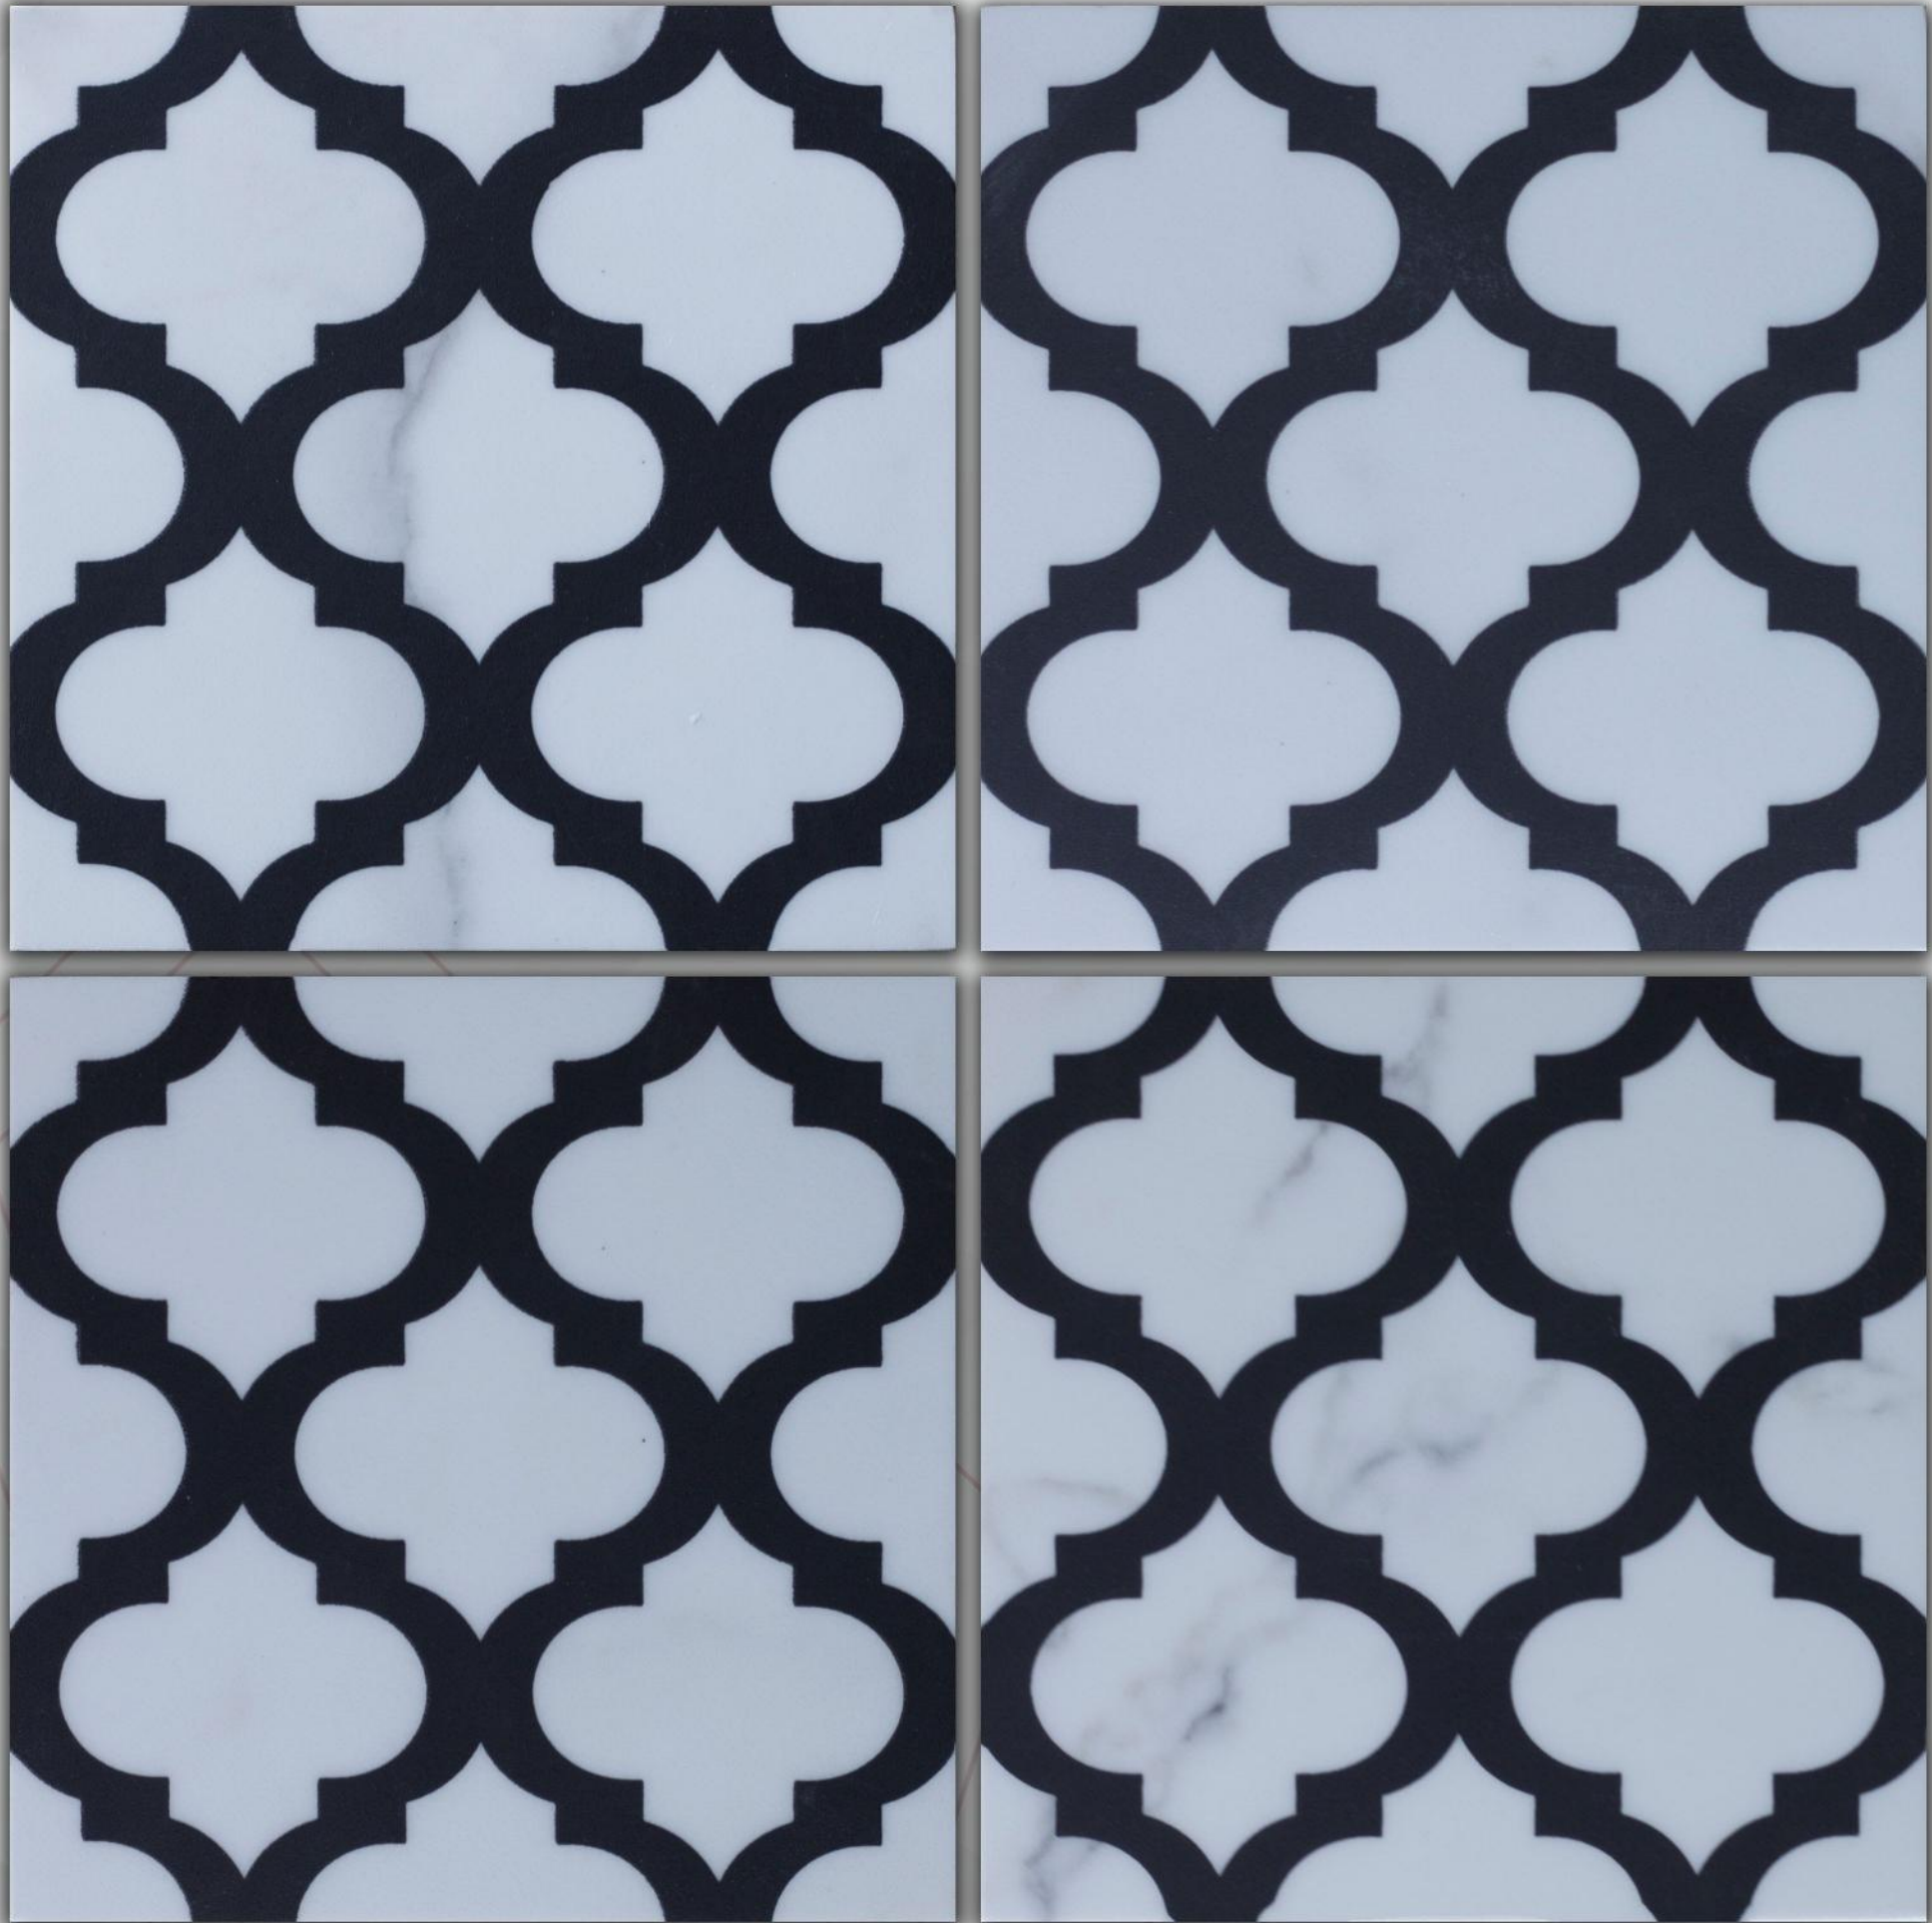

VRIDA®

HANDCRAFTED DESIGNER TILES

Follow us

www.vrida.com

HL - 1067

SIZE - 148X148mm

WALL

FLOOR