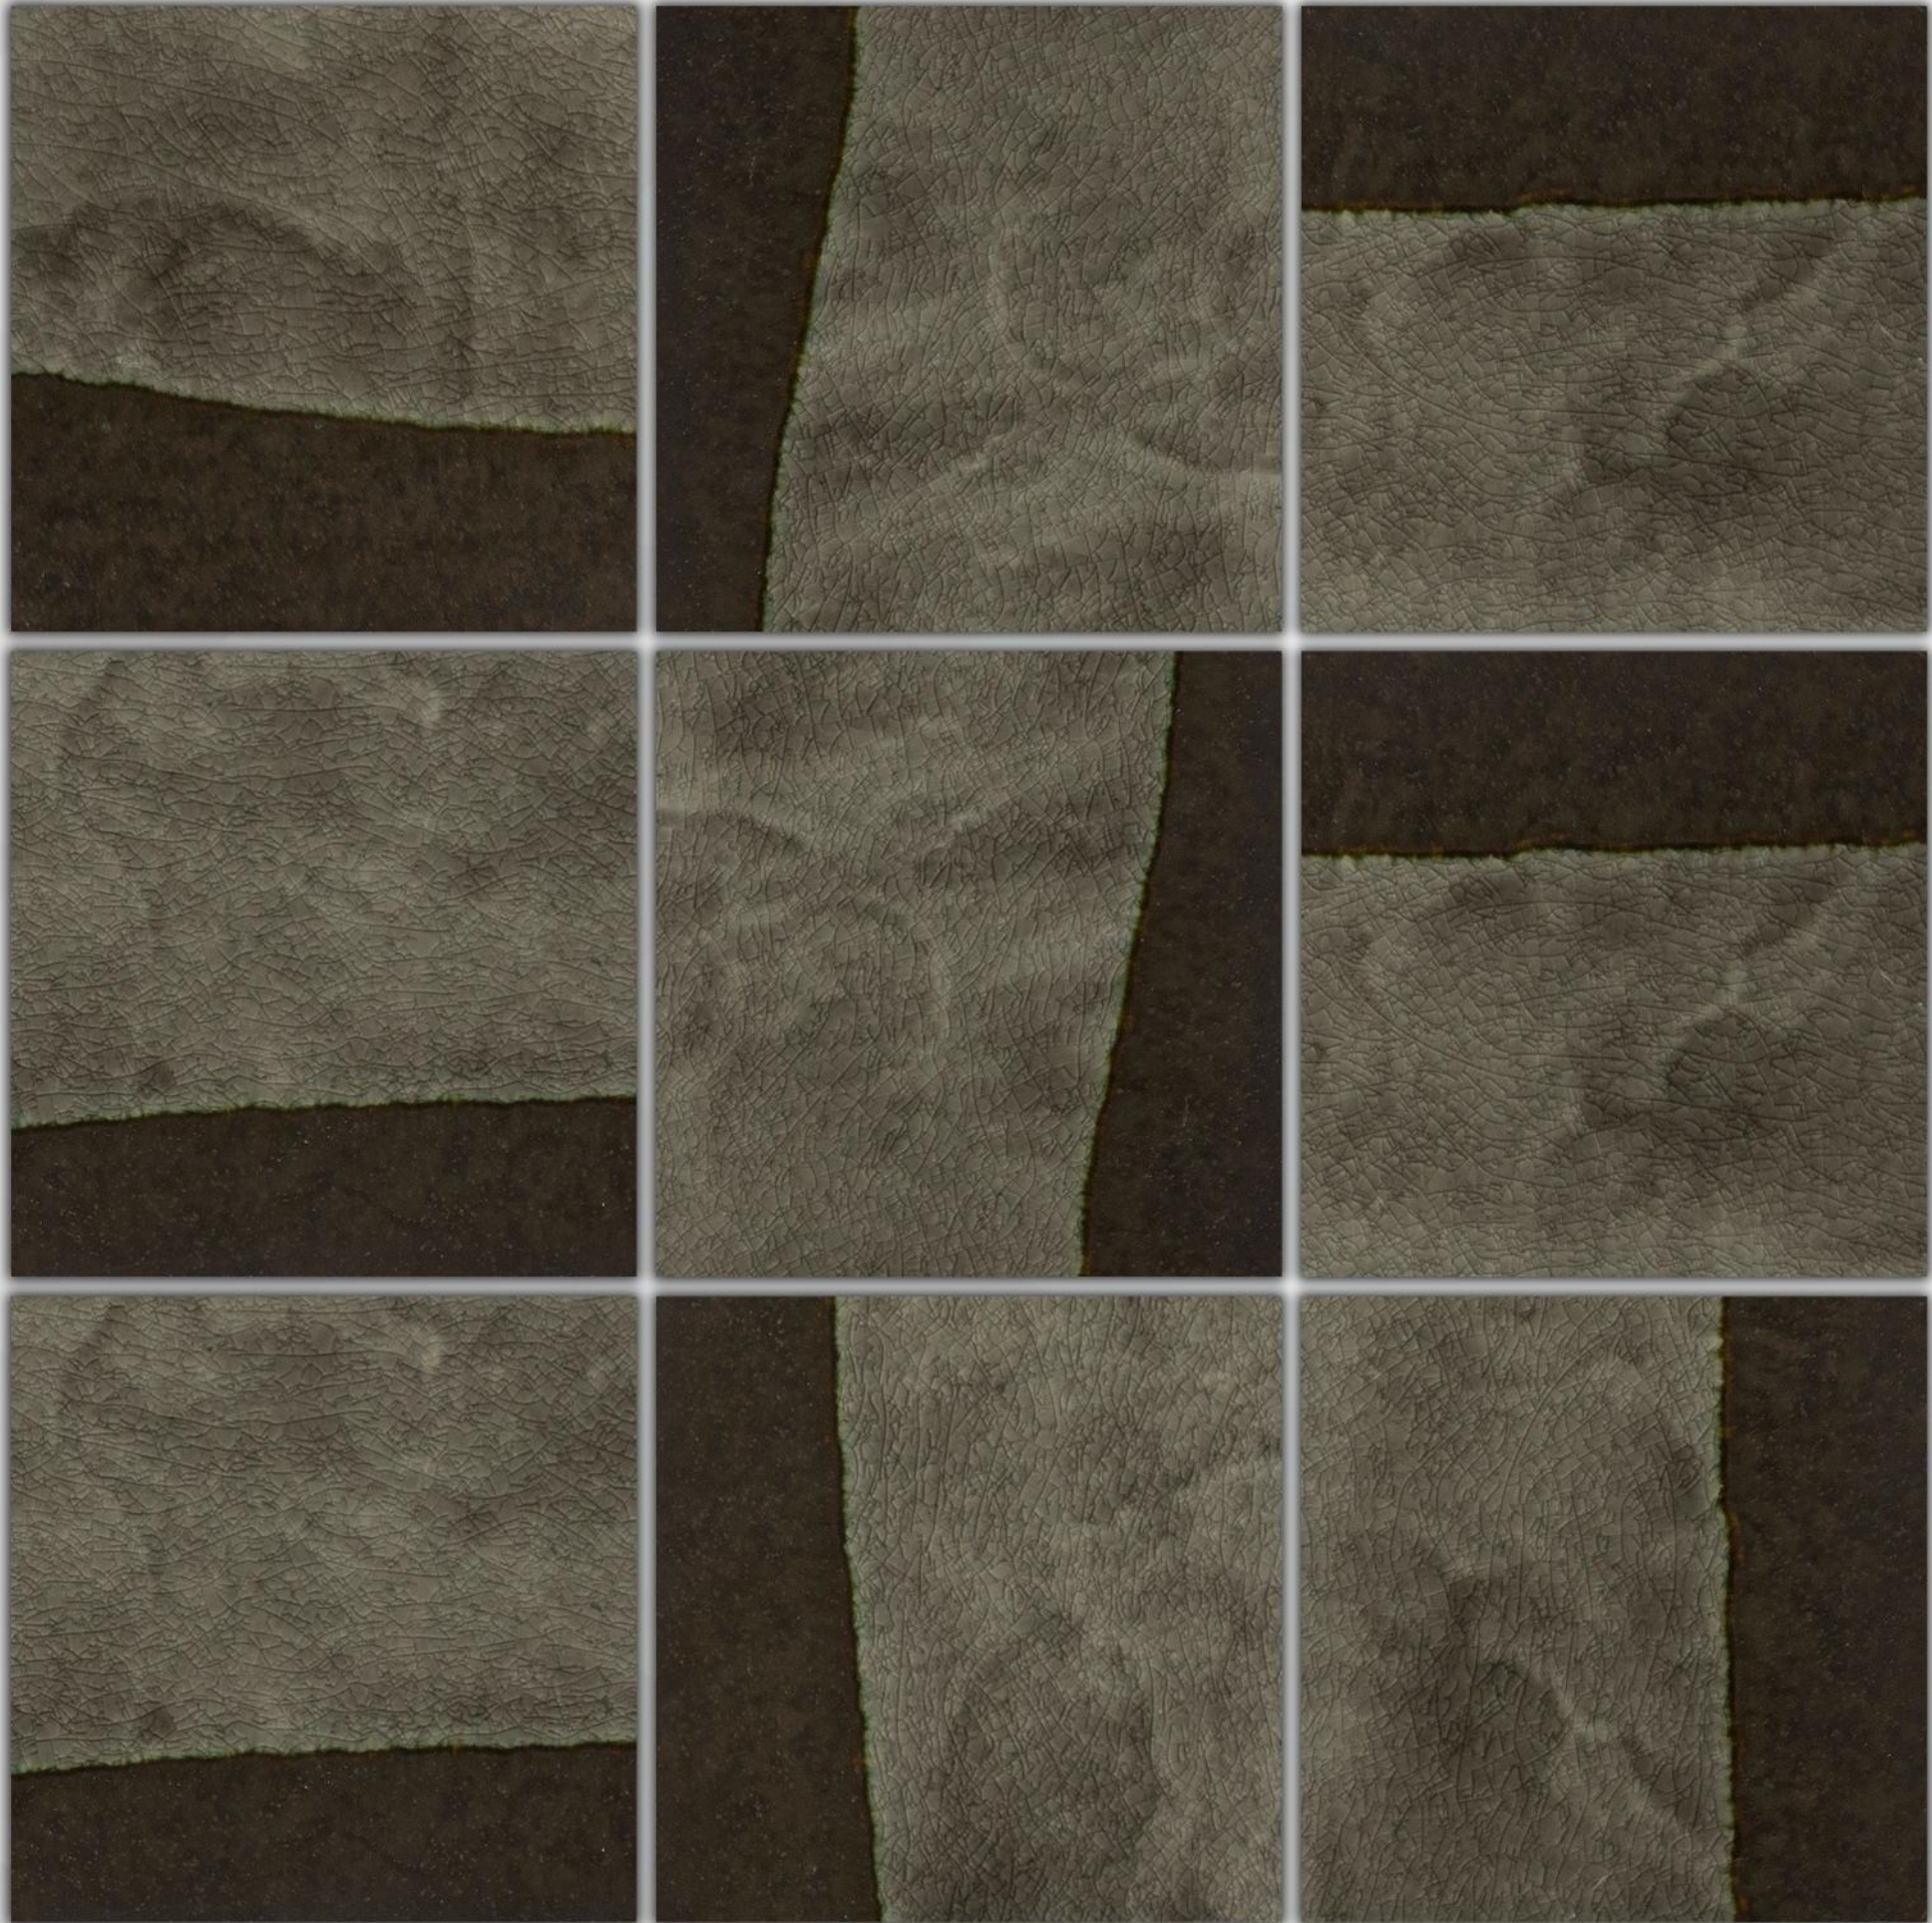

INTERIOR

CRACKLE

SHADE VARIATION

PATTERN

EX - 4449

SIZE -98X98mm

WALL

DRY AREA