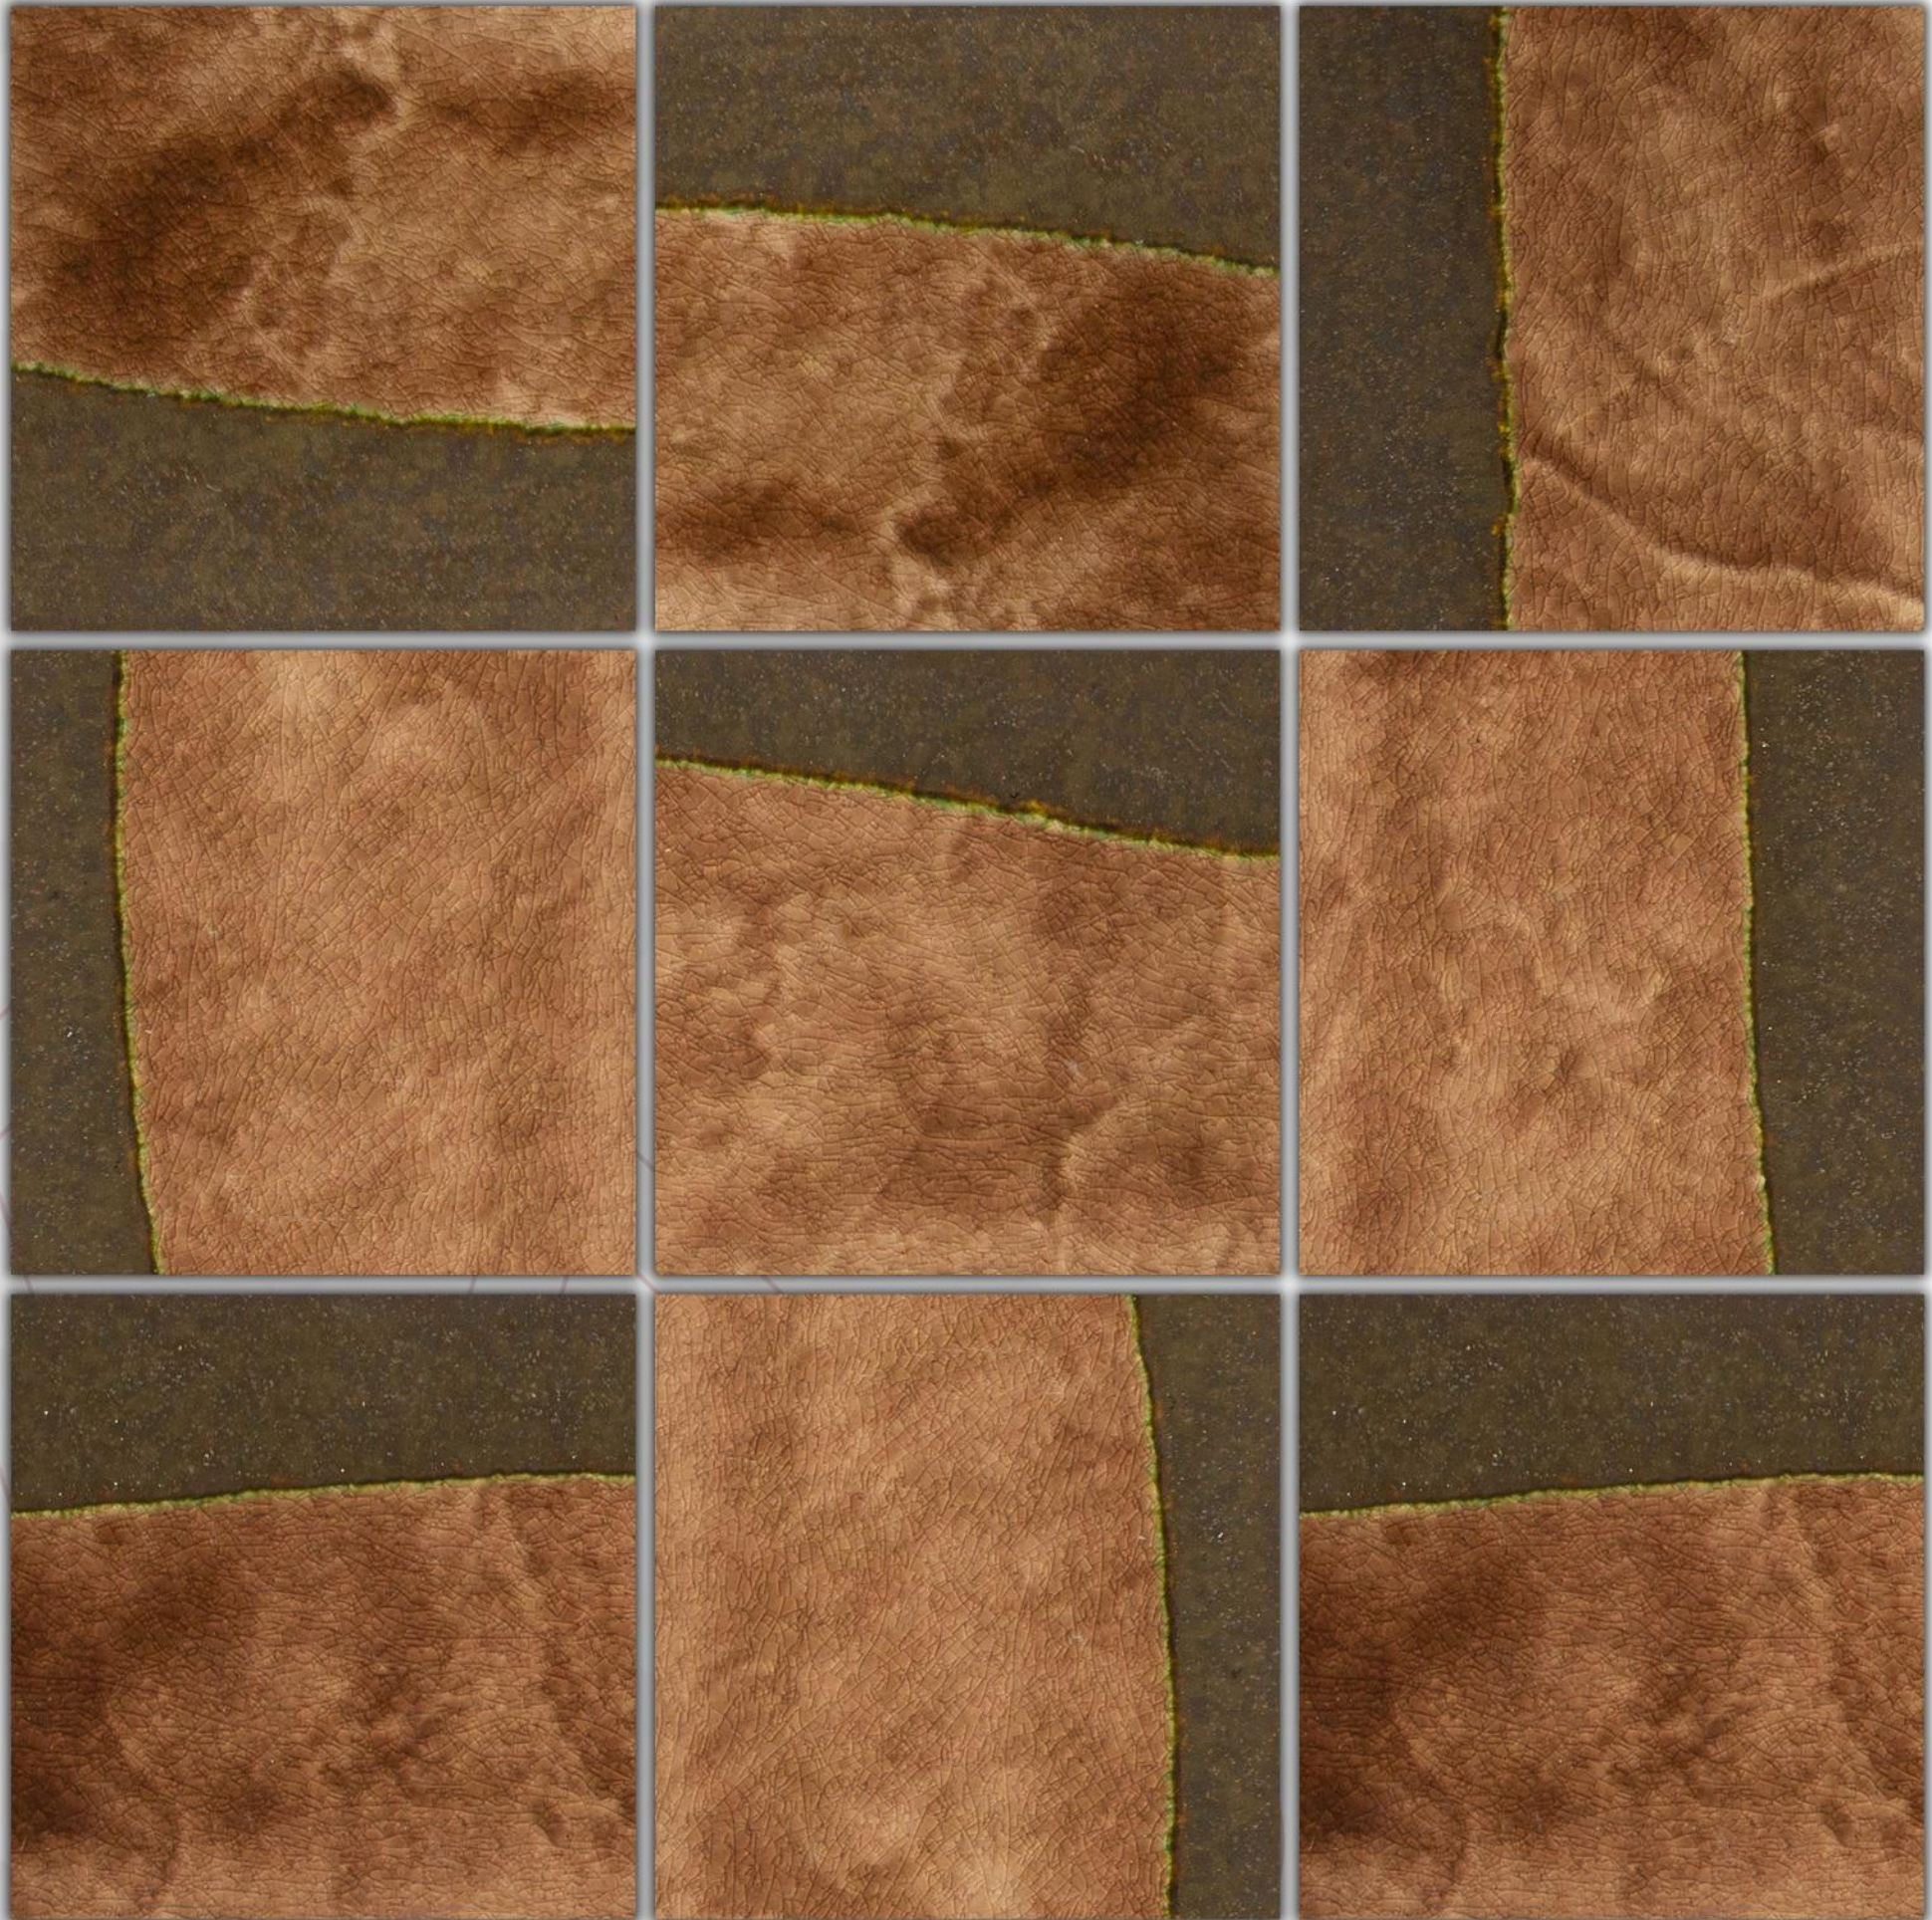

WALL

DRY AREA

INTERIOR

CRACKLE

SHADE VARIATION

PATTERN

BEAUTIFYING SPACES

www.vrida.com

VRIDA®

HANDCRAFTED DESIGNER TILES