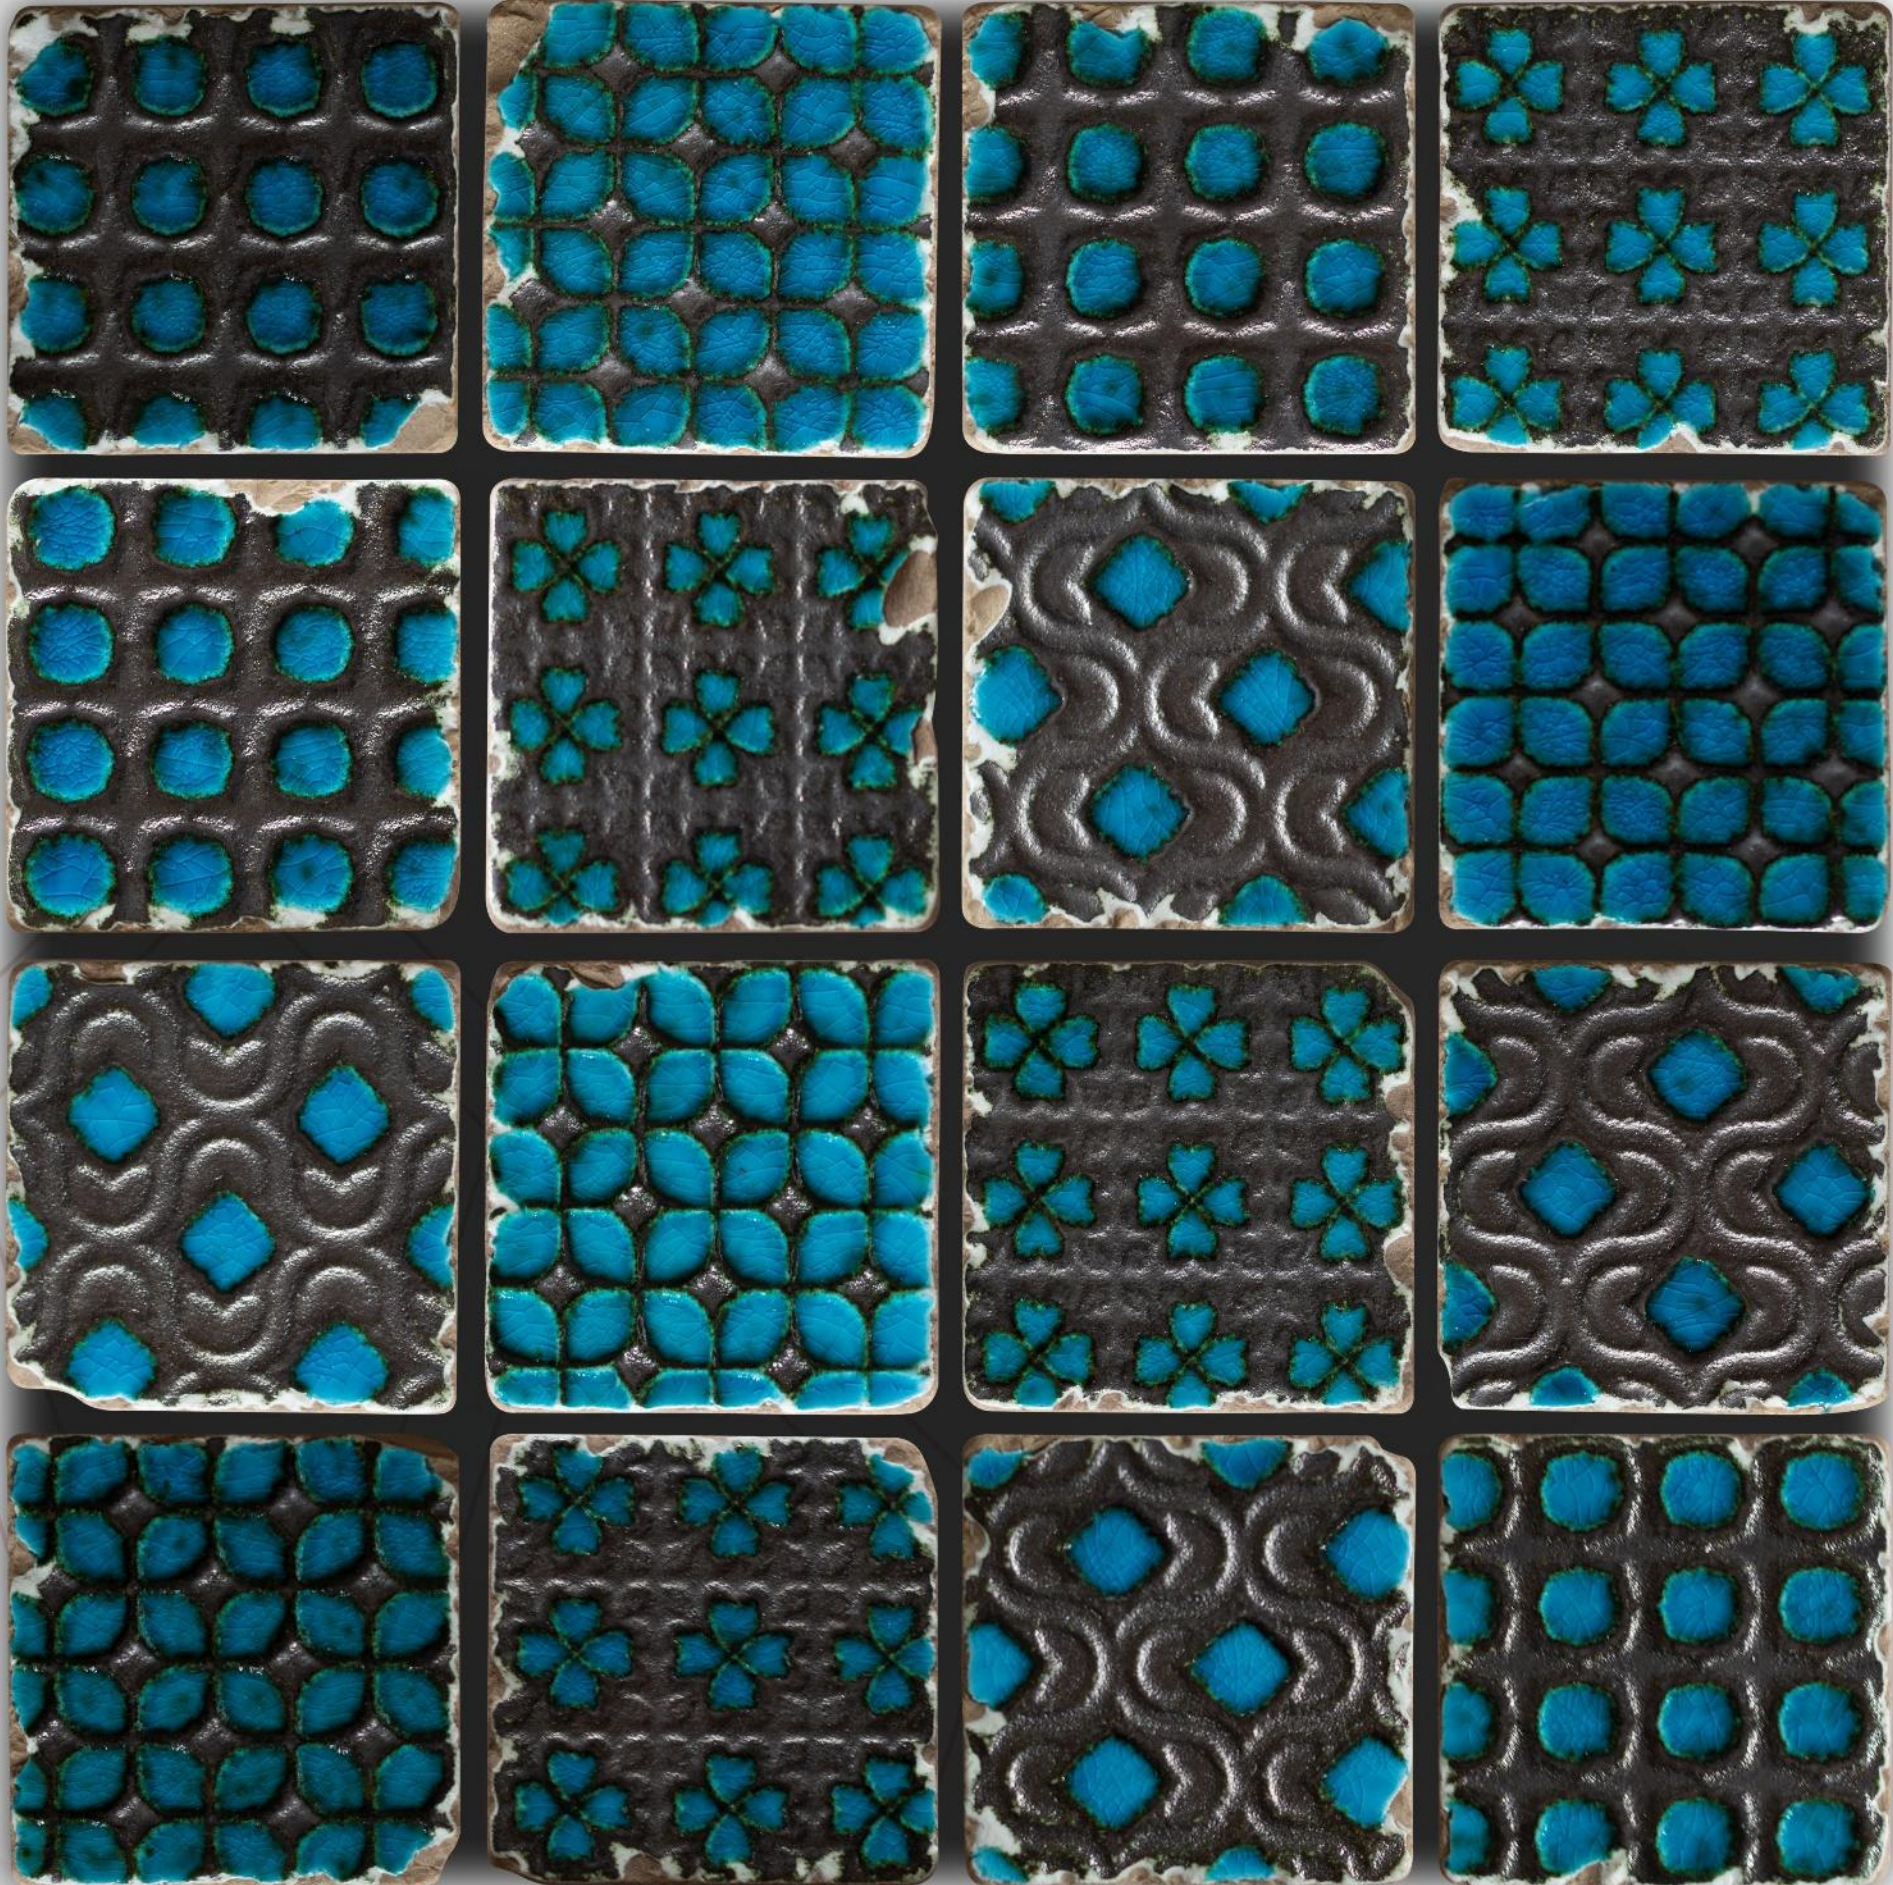

WALL

DRY AREA

INTERIOR

CRACKLE

SHADE VARIATION

PATTERN

BEAUTIFYING SPACES

www.vrida.com