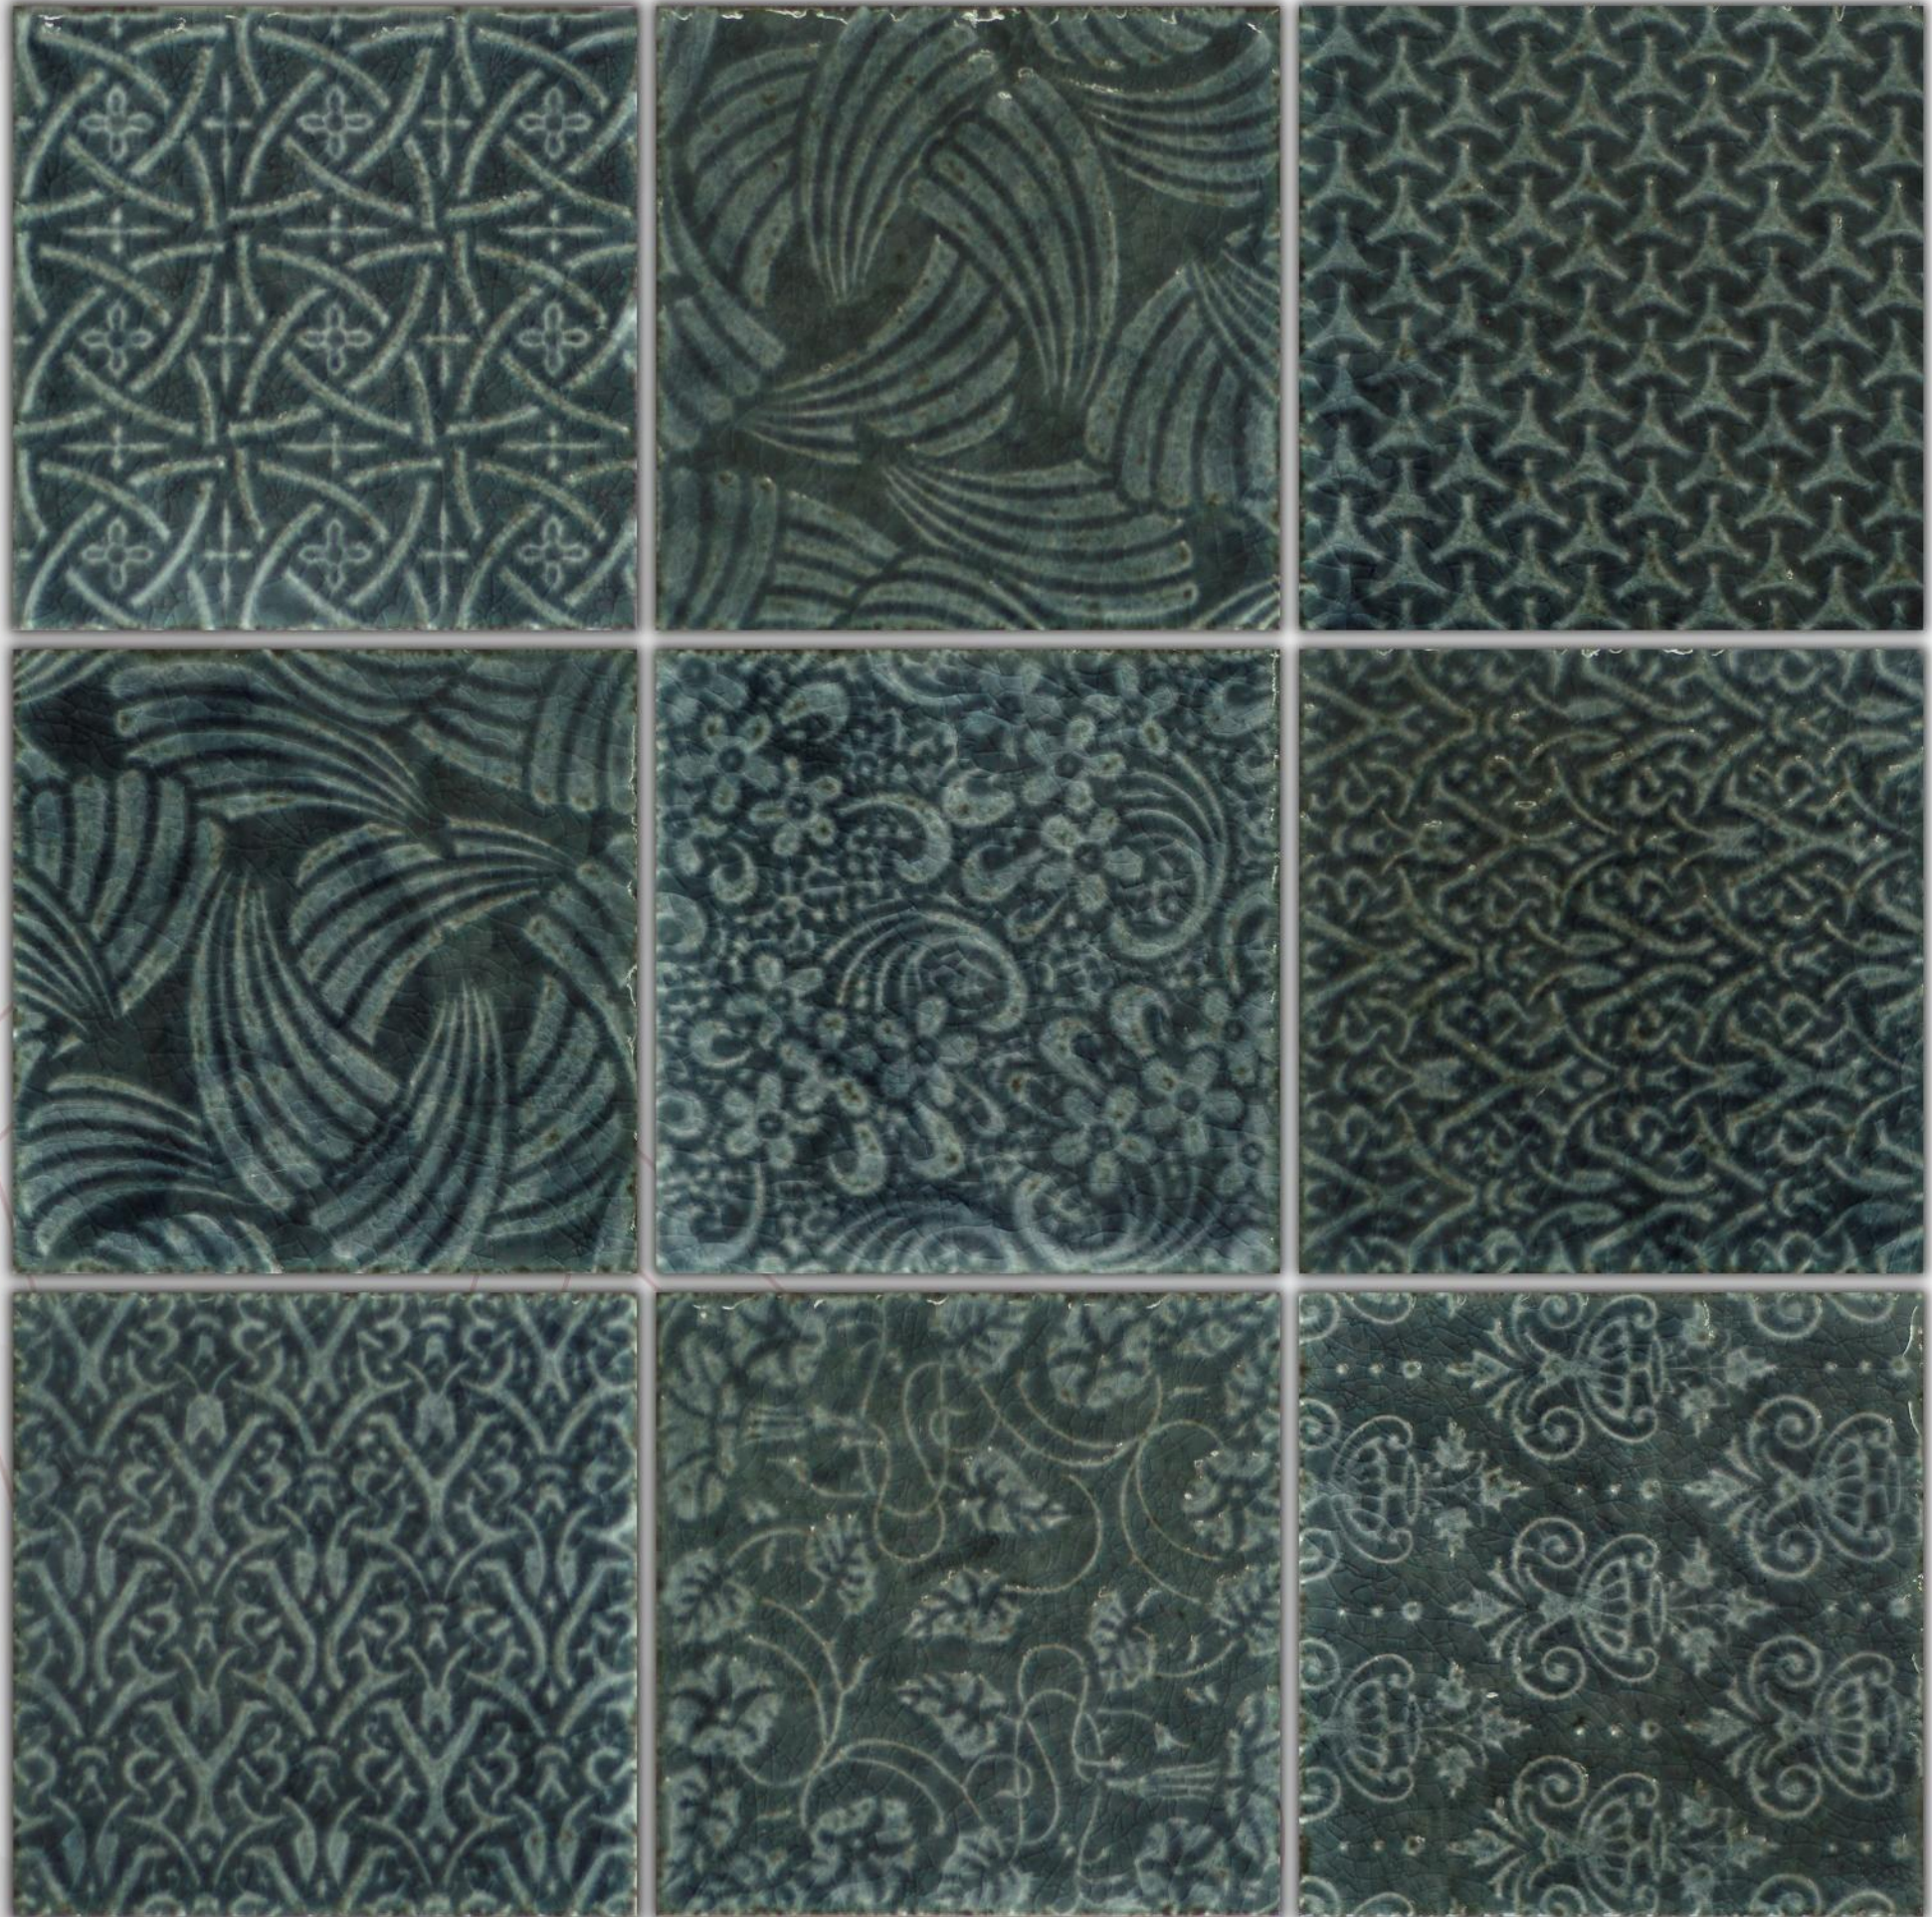

VRIDA®

HANDCRAFTED DESIGNER TILES

Follow us
  

www.vrida.com

HL - 4490

SIZE - 96X96mm

WALL

DRY AREA