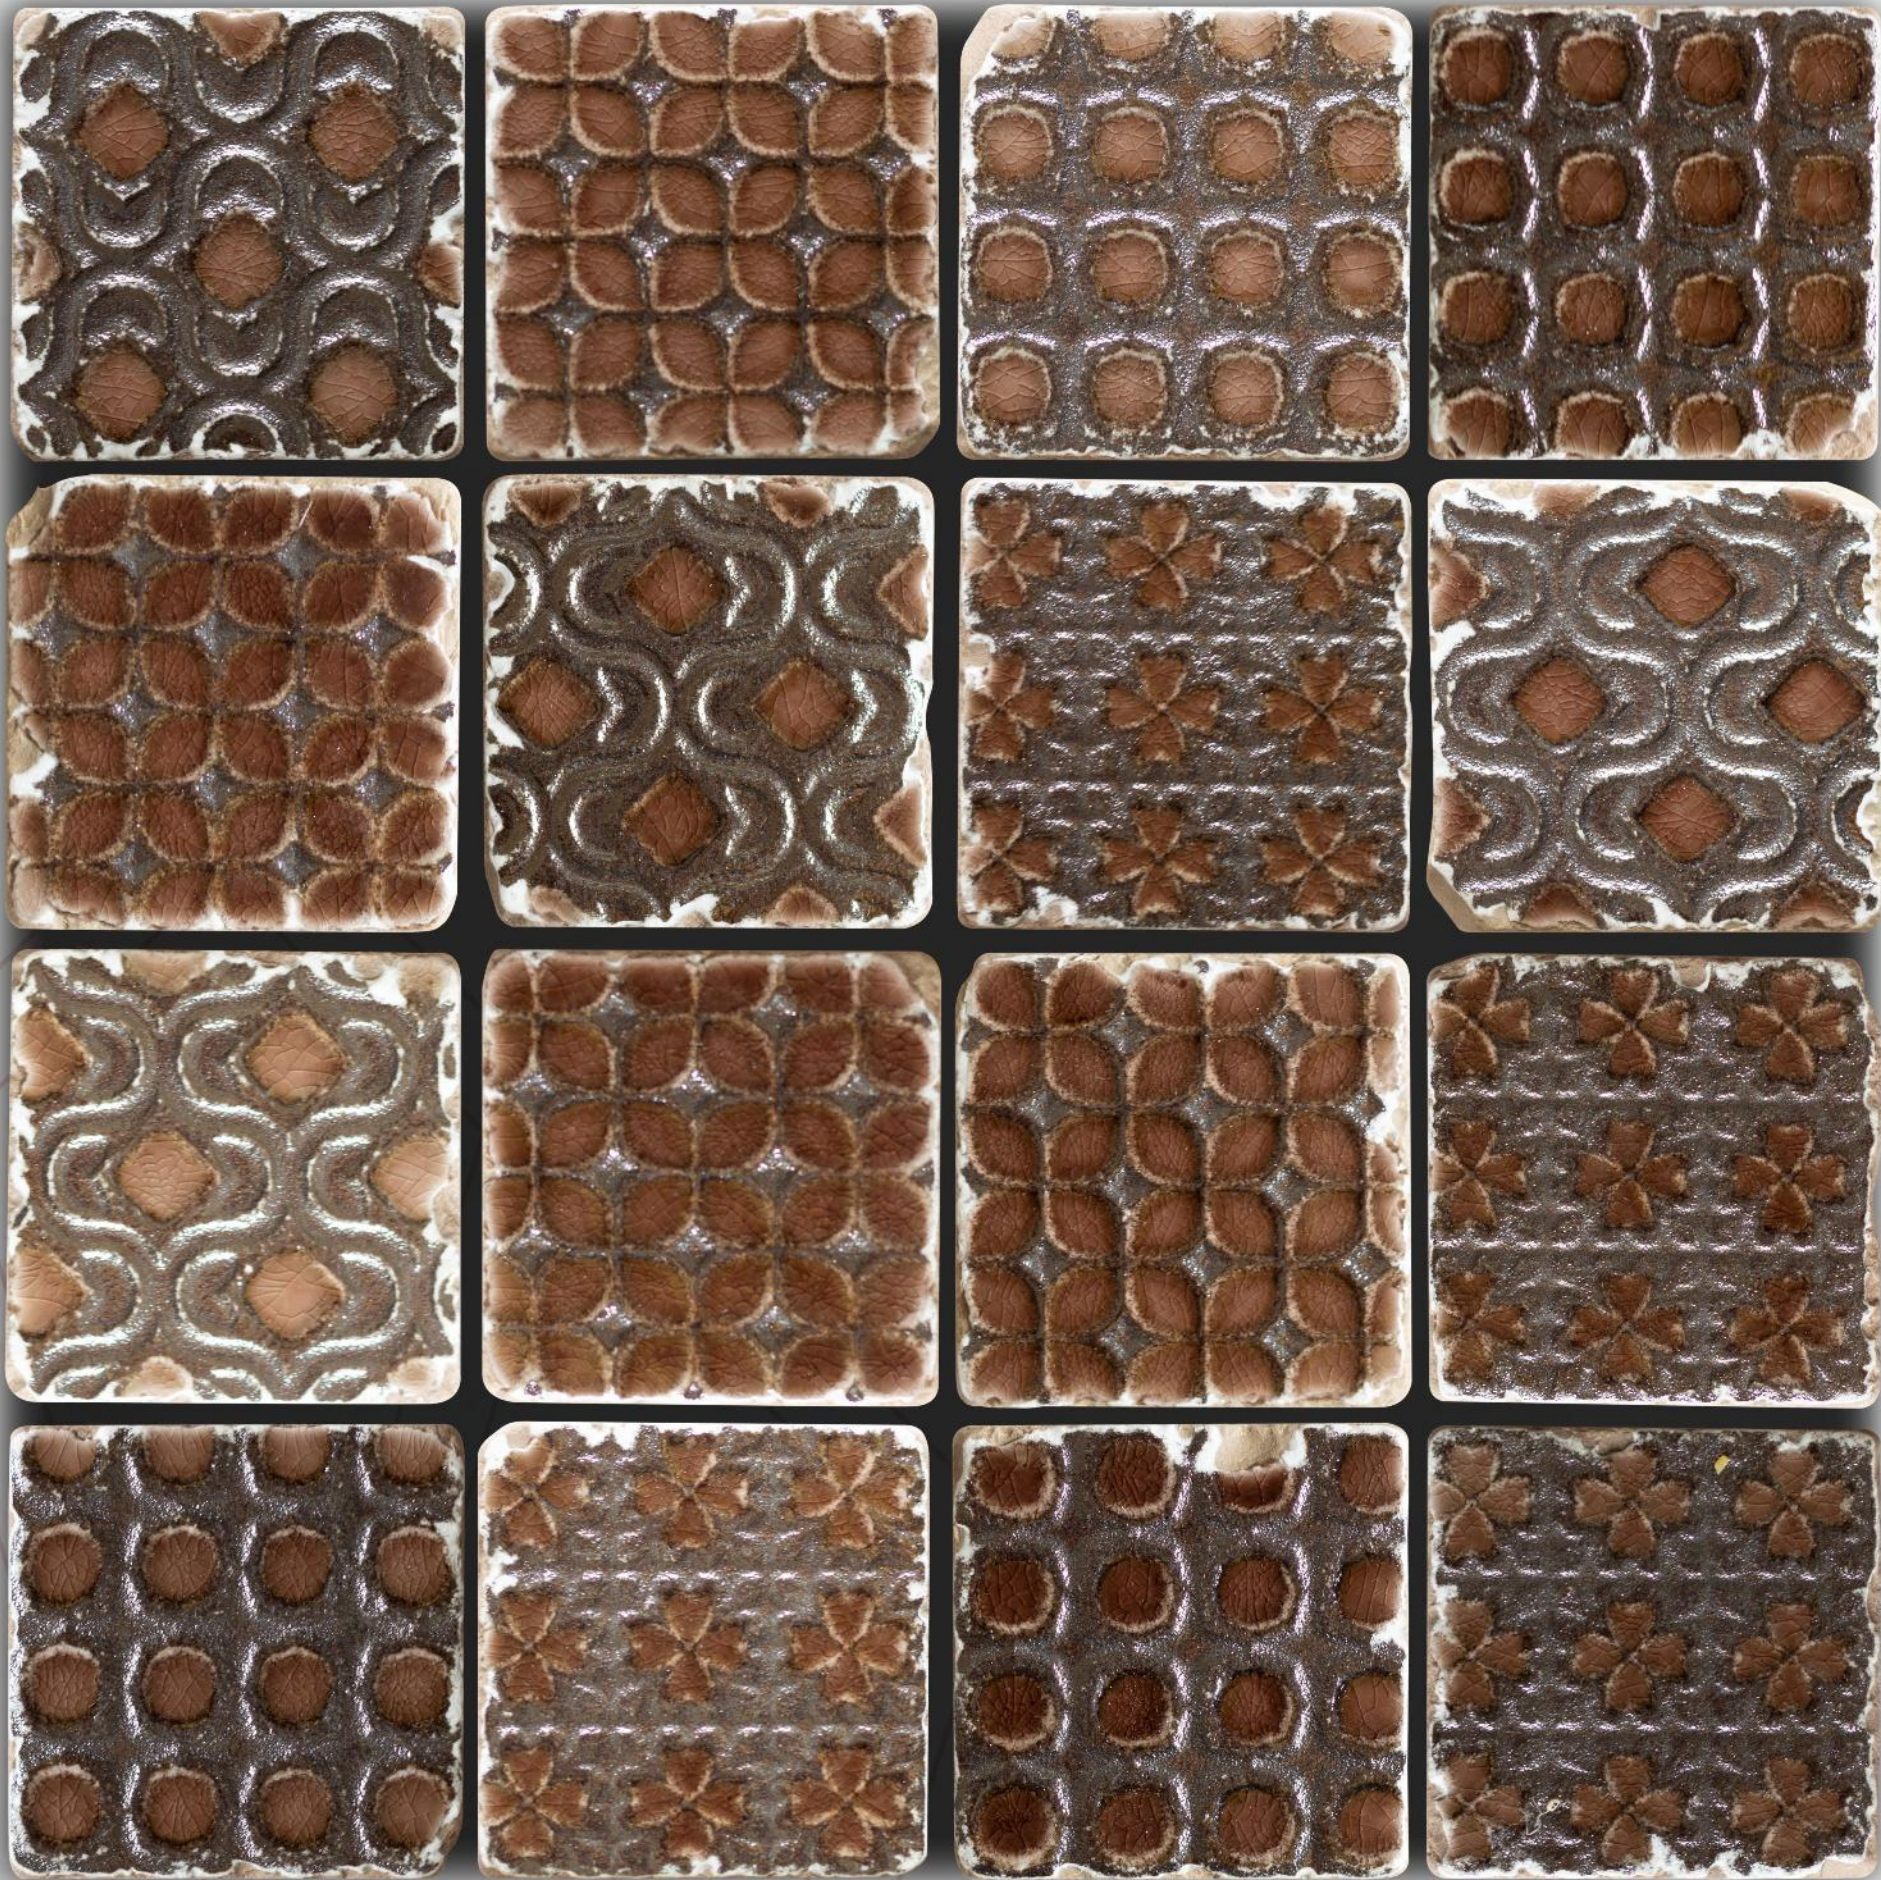

WALL

DRY AREA

INTERIOR

CRACKLE

SHADE VARIATION

PATTERN