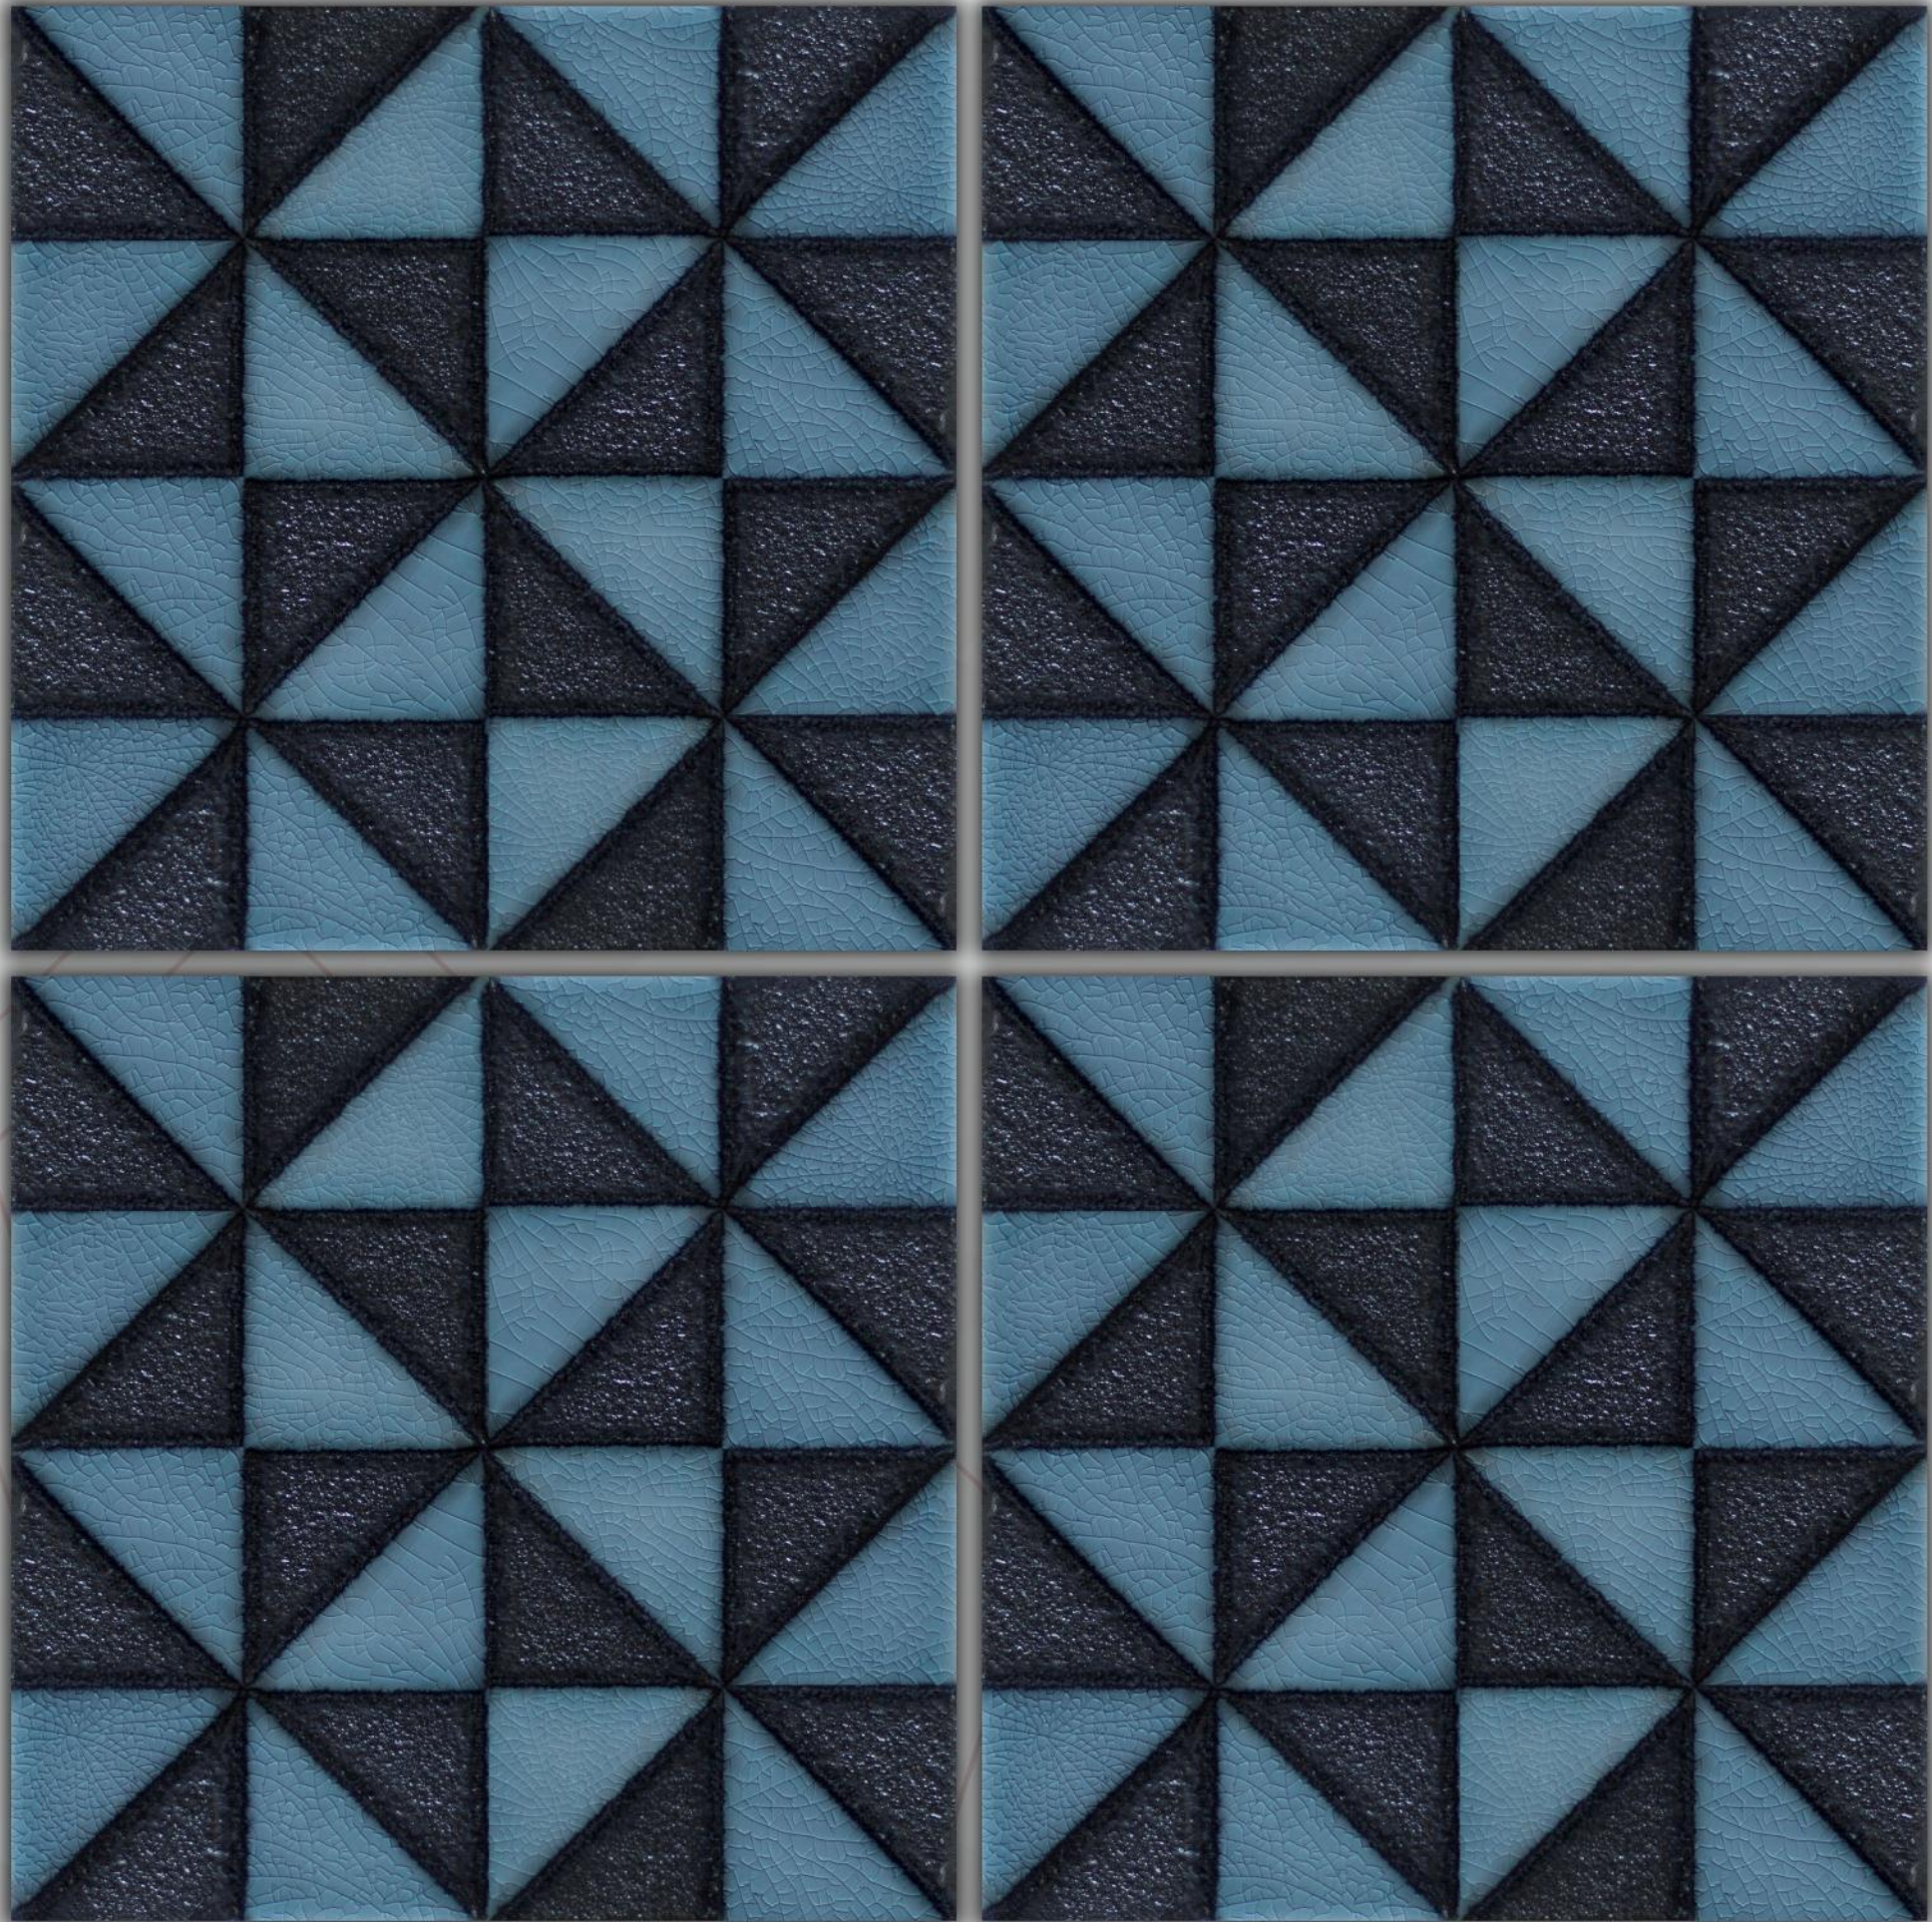

EX - 1097

SIZE - 148X148mm

WALL

DRY AREA

INTERIOR

CRACKLE

SHADE VARIATION

PATTERN