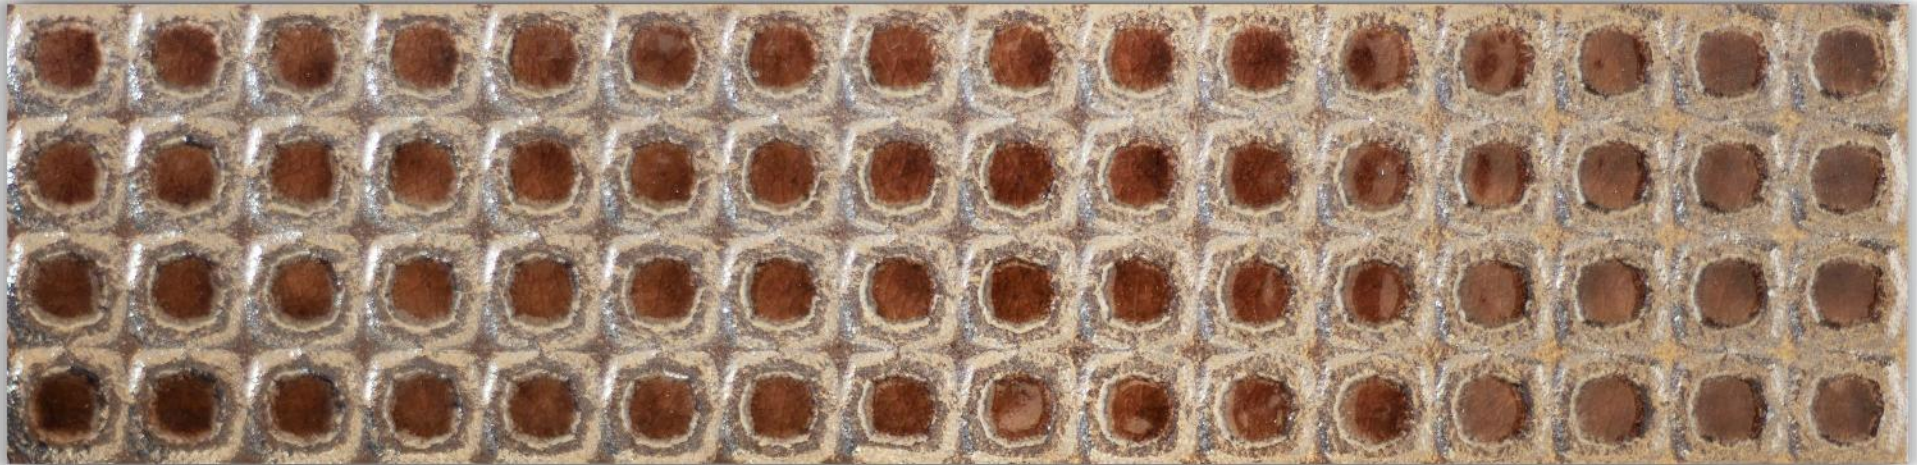

SHADE VARIATION

PATTERN

BEAUTIFYING SPACES

www.vrida.com

VRIDA®

HANDCRAFTED DESIGNER TILES

XB - 12504

SIZE - 297X72mm