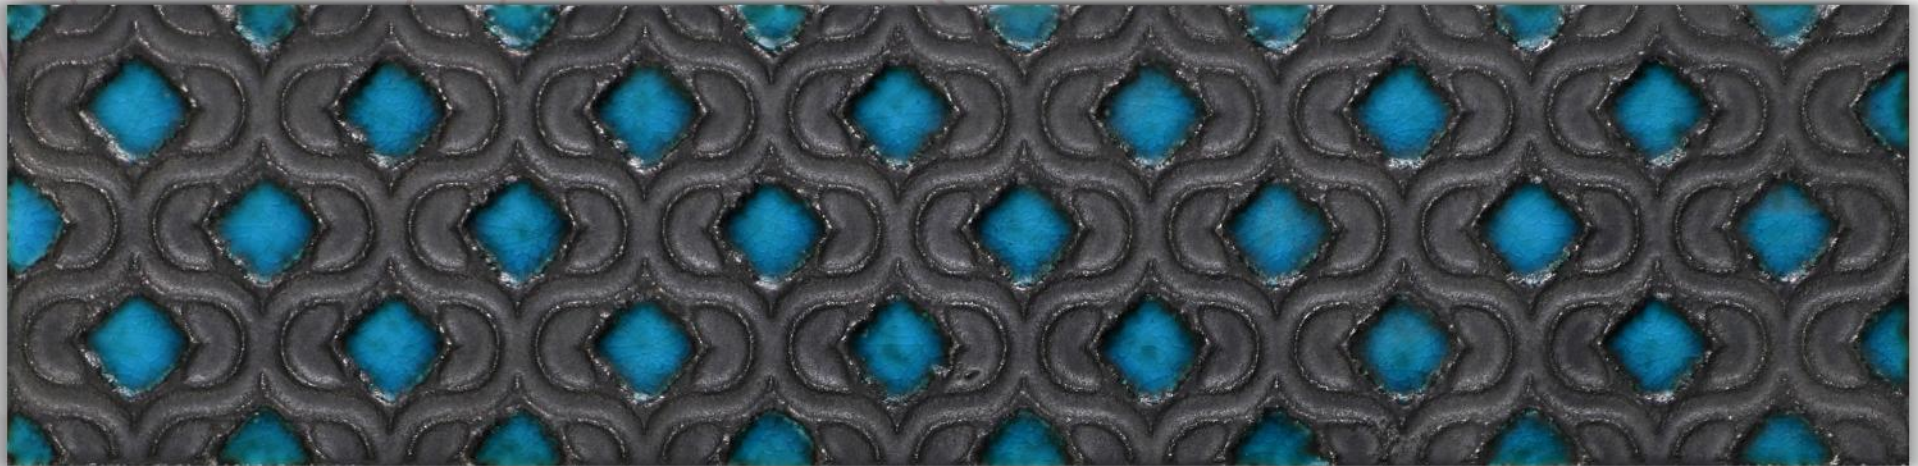

Follow us

www.vrida.com

XB - 12301/MIX

SIZE - 297X72mm