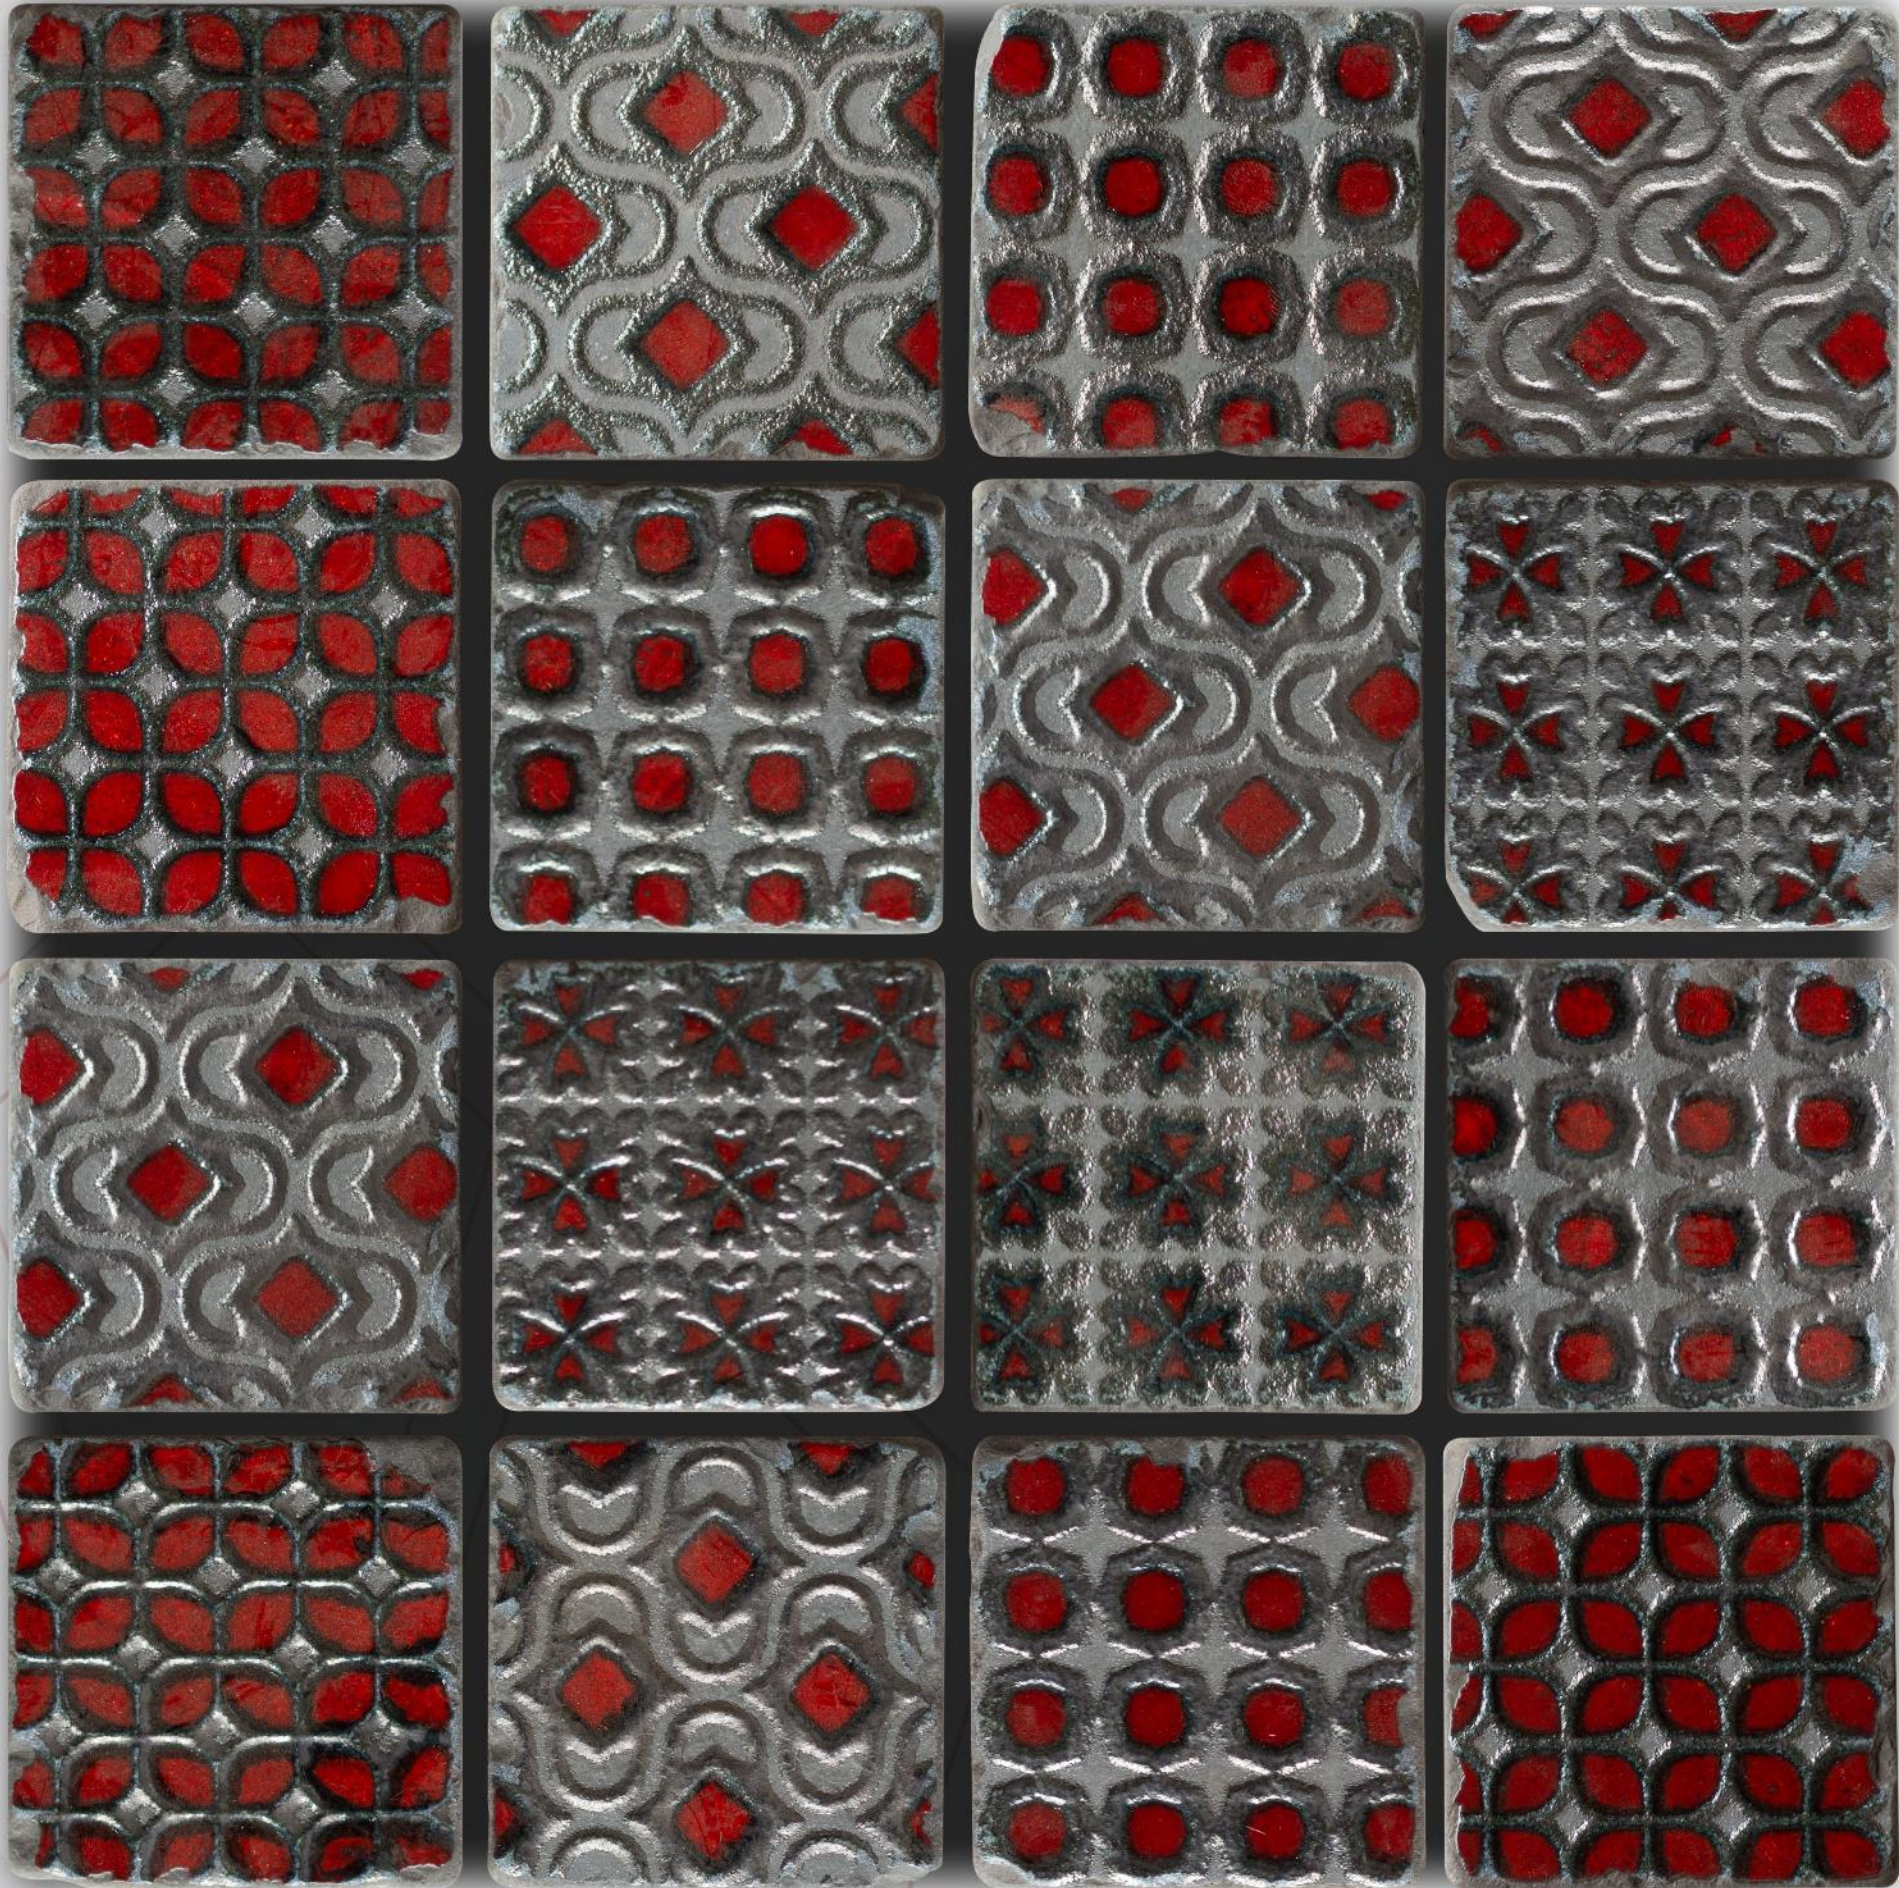

SHADE VARIATION

PATTERN

XXM - 04

SIZE - 297X297mm

WALL

DRY AREA

INTERIOR

CRACKLE