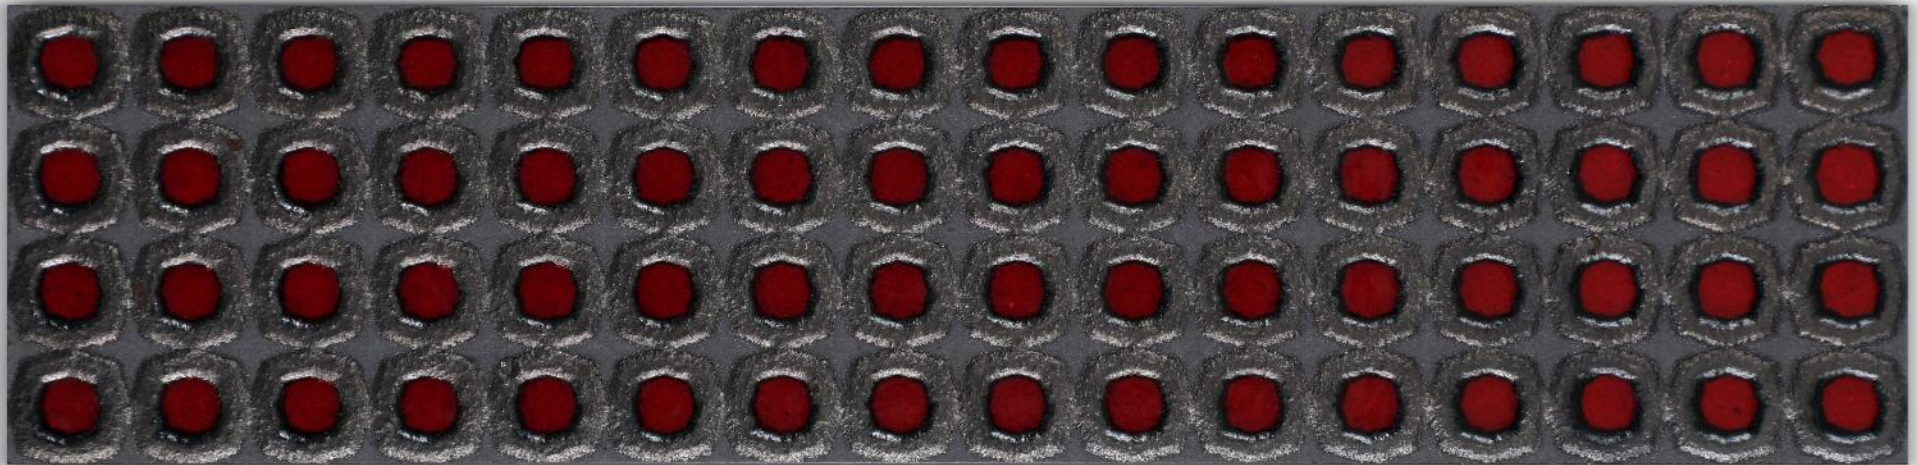

SHADE VARIATION

PATTERN

BEAUTIFYING SPACES

www.vrida.com

VRIDA®

HANDCRAFTED DESIGNER TILES

XB - 12471/MIX

SIZE - 297X72mm