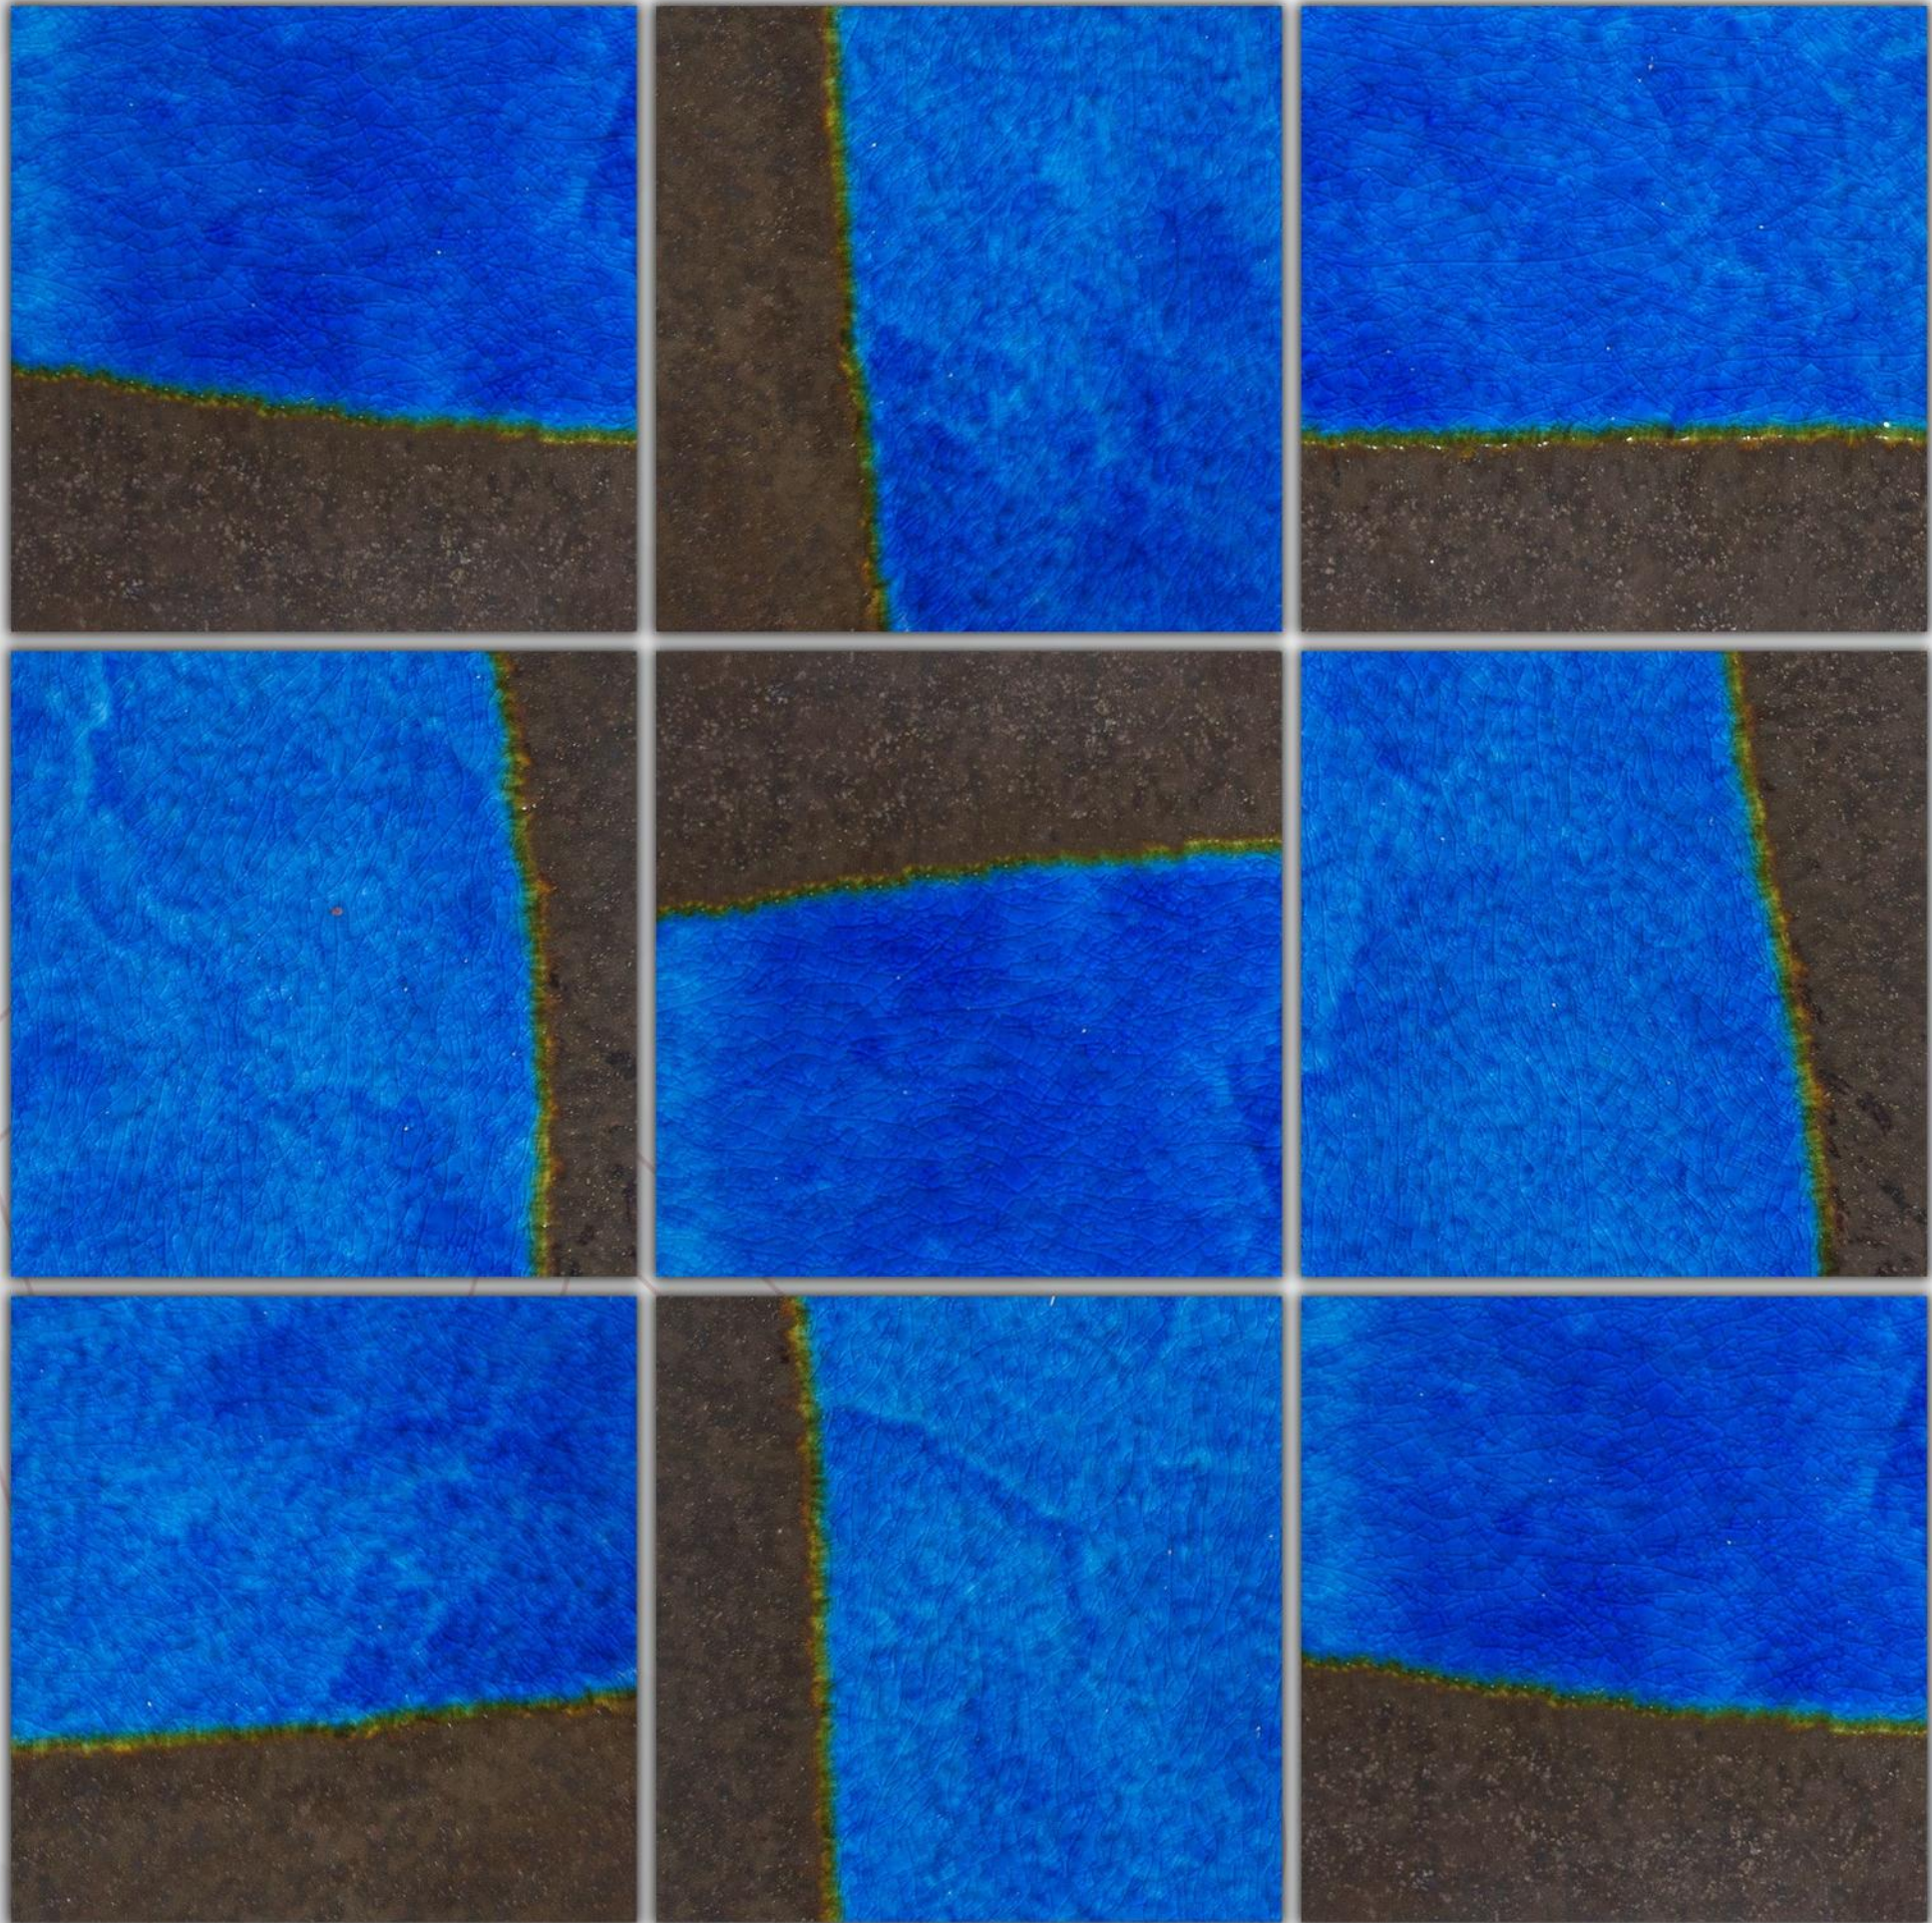

WALL

DRY AREA

INTERIOR

CRACKLE

SHADE VARIATION

PATTERN