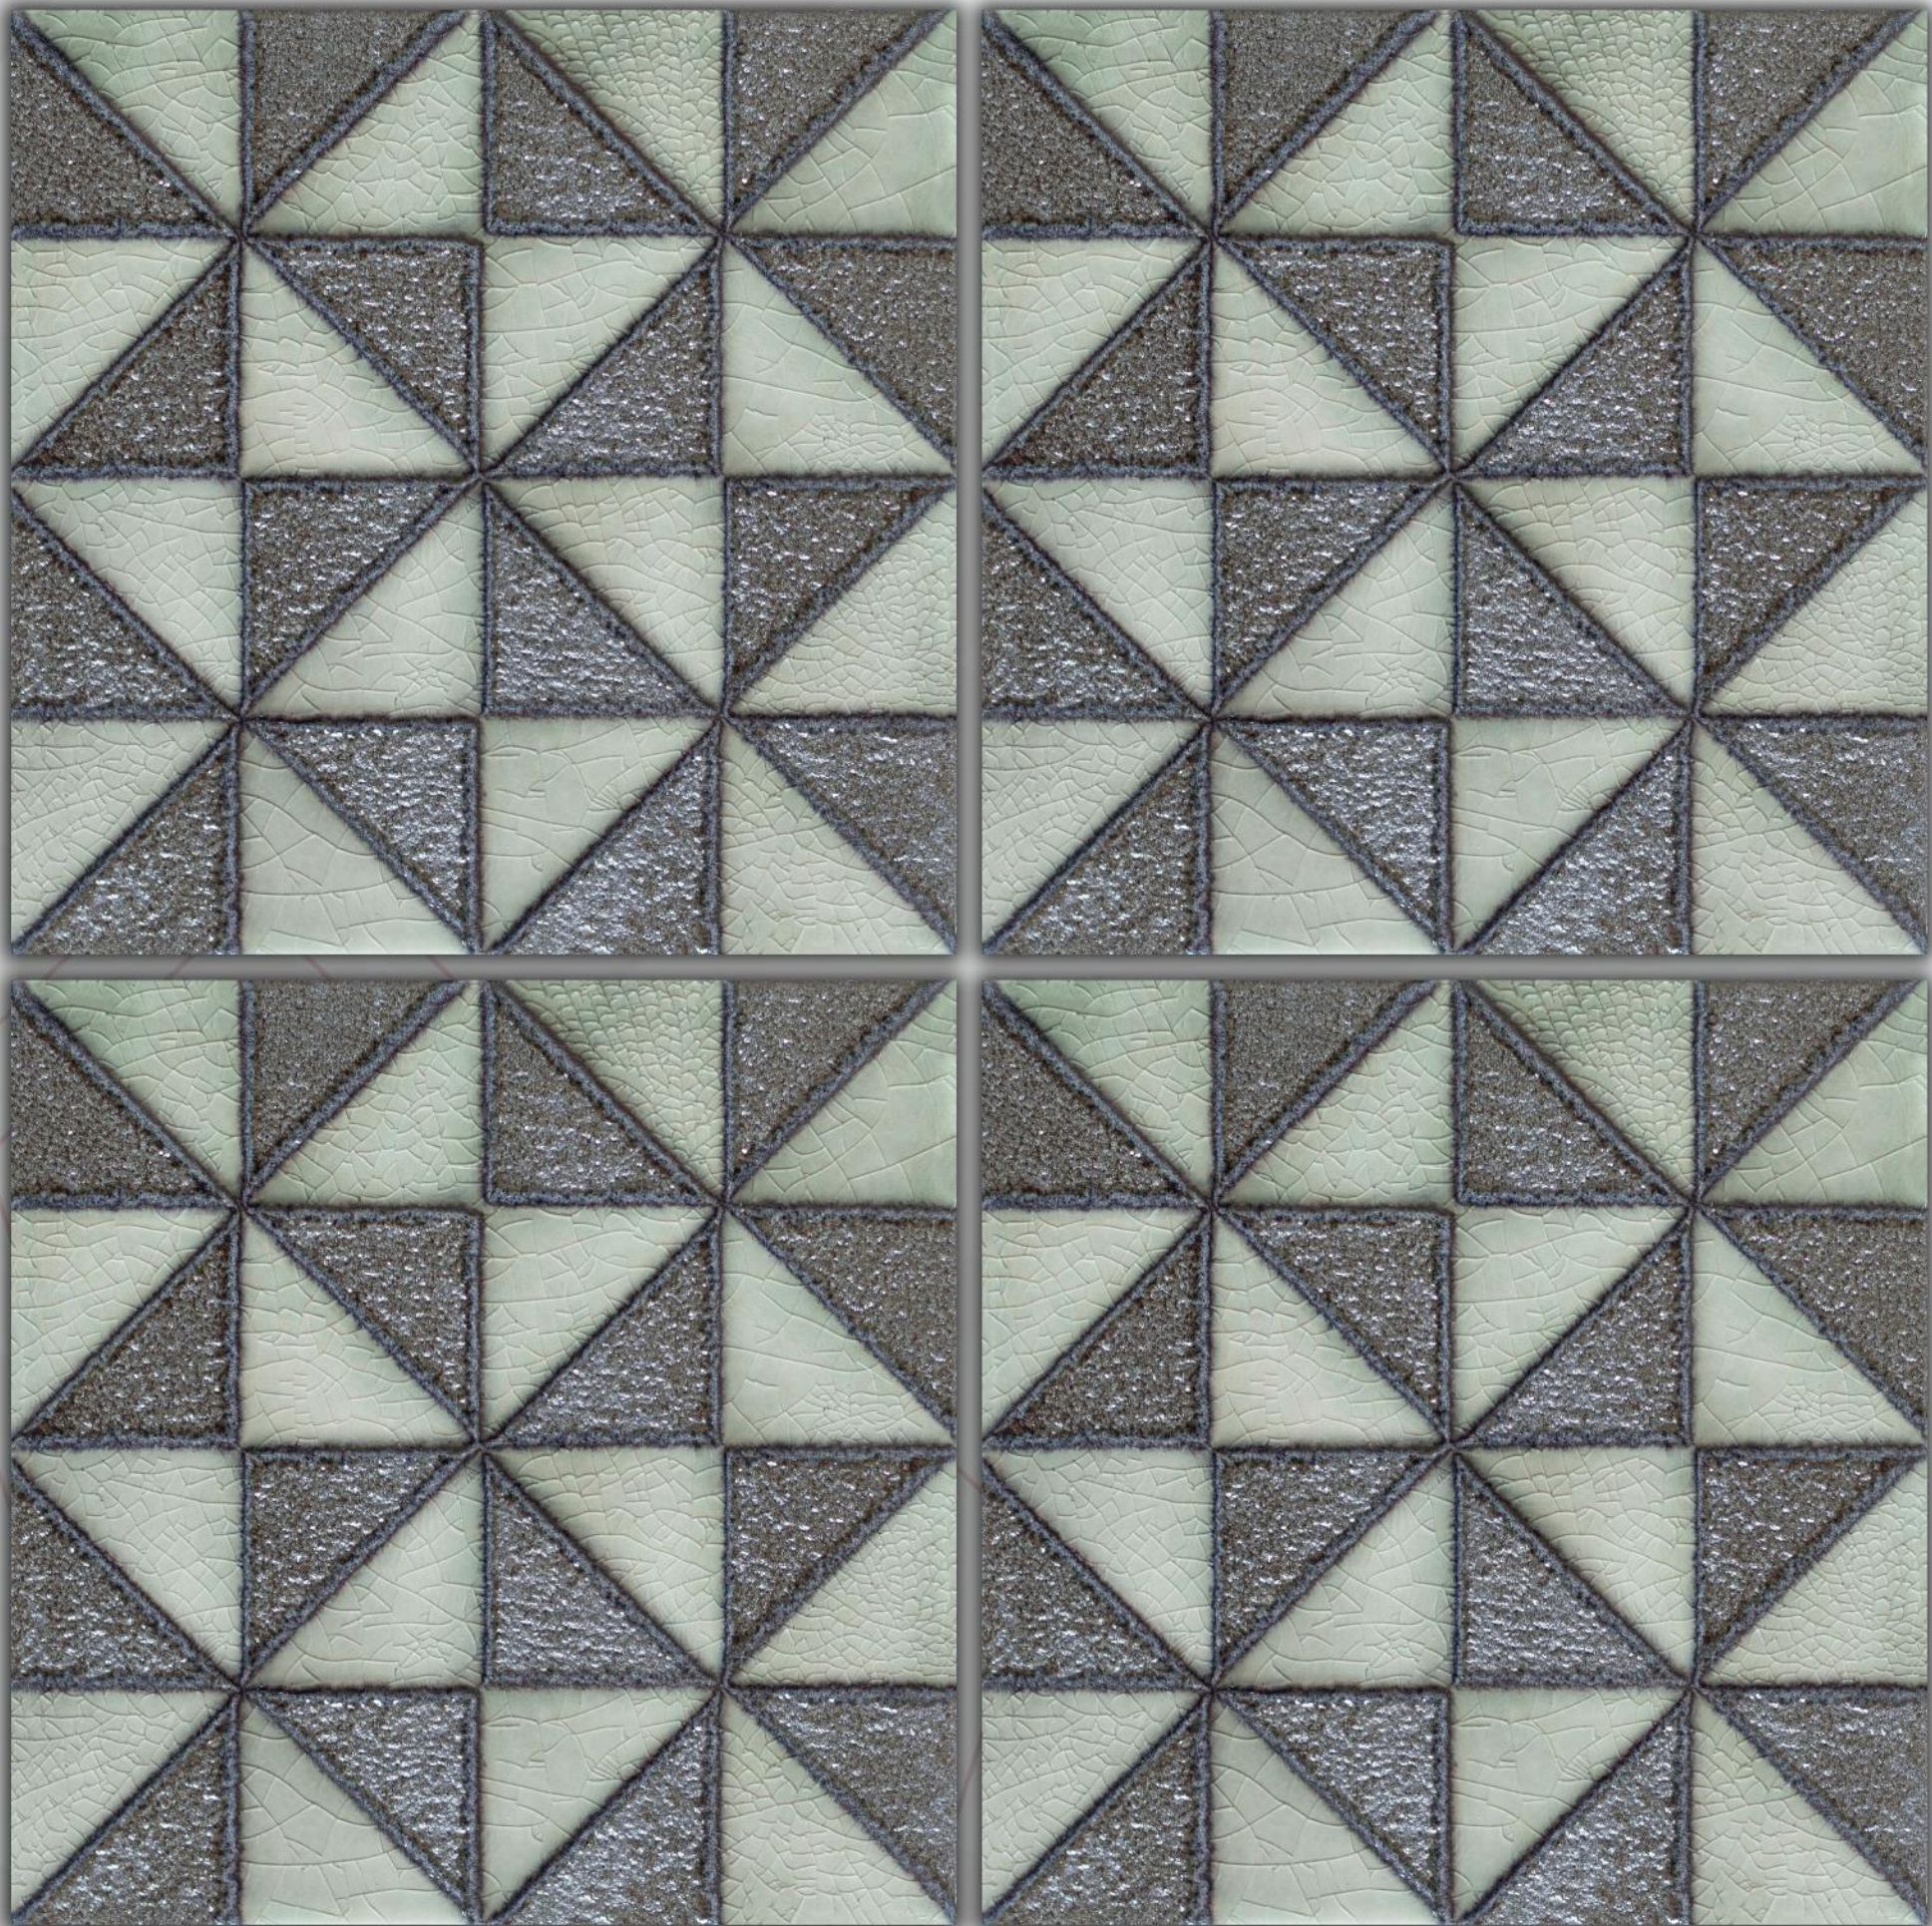

EX - 1099

SIZE - 148X148mm

WALL

DRY AREA

INTERIOR

CRACKLE

SHADE VARIATION

PATTERN