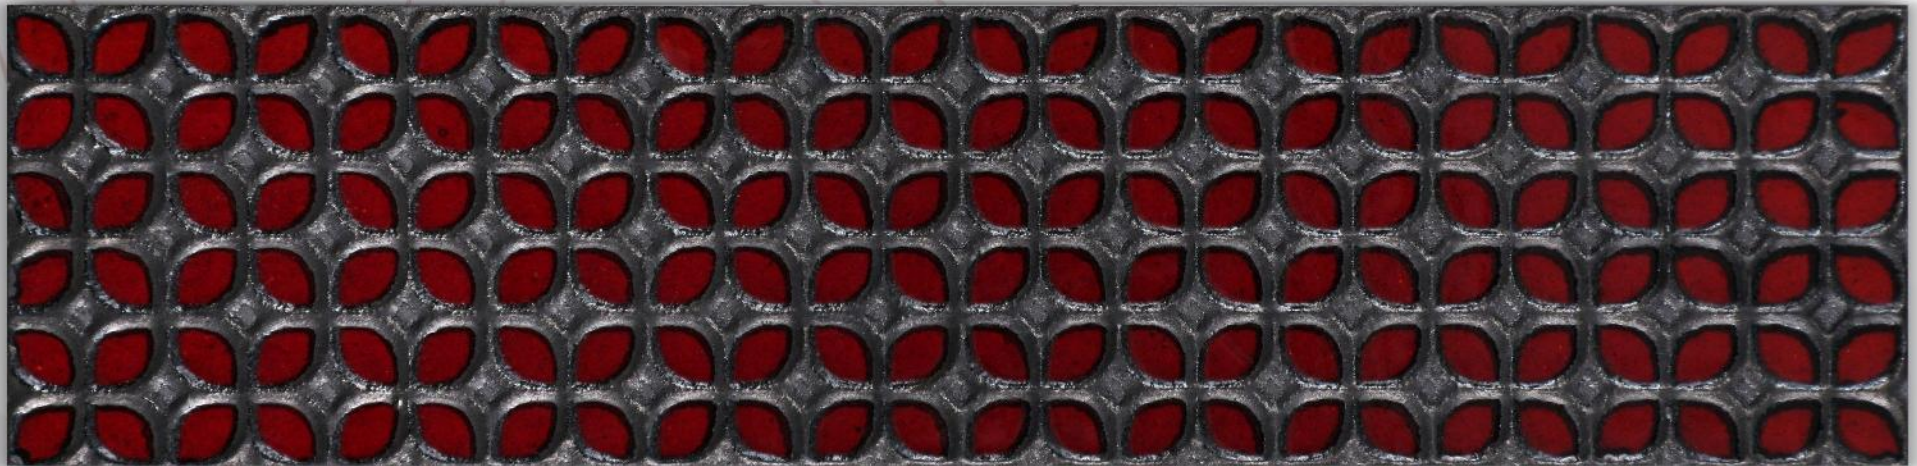

SHADE VARIATION

PATTERN

BEAUTIFYING SPACES

www.vrida.com

VRIDA®

HANDCRAFTED DESIGNER TILES

XB - 12471/MIX

SIZE - 297X72mm