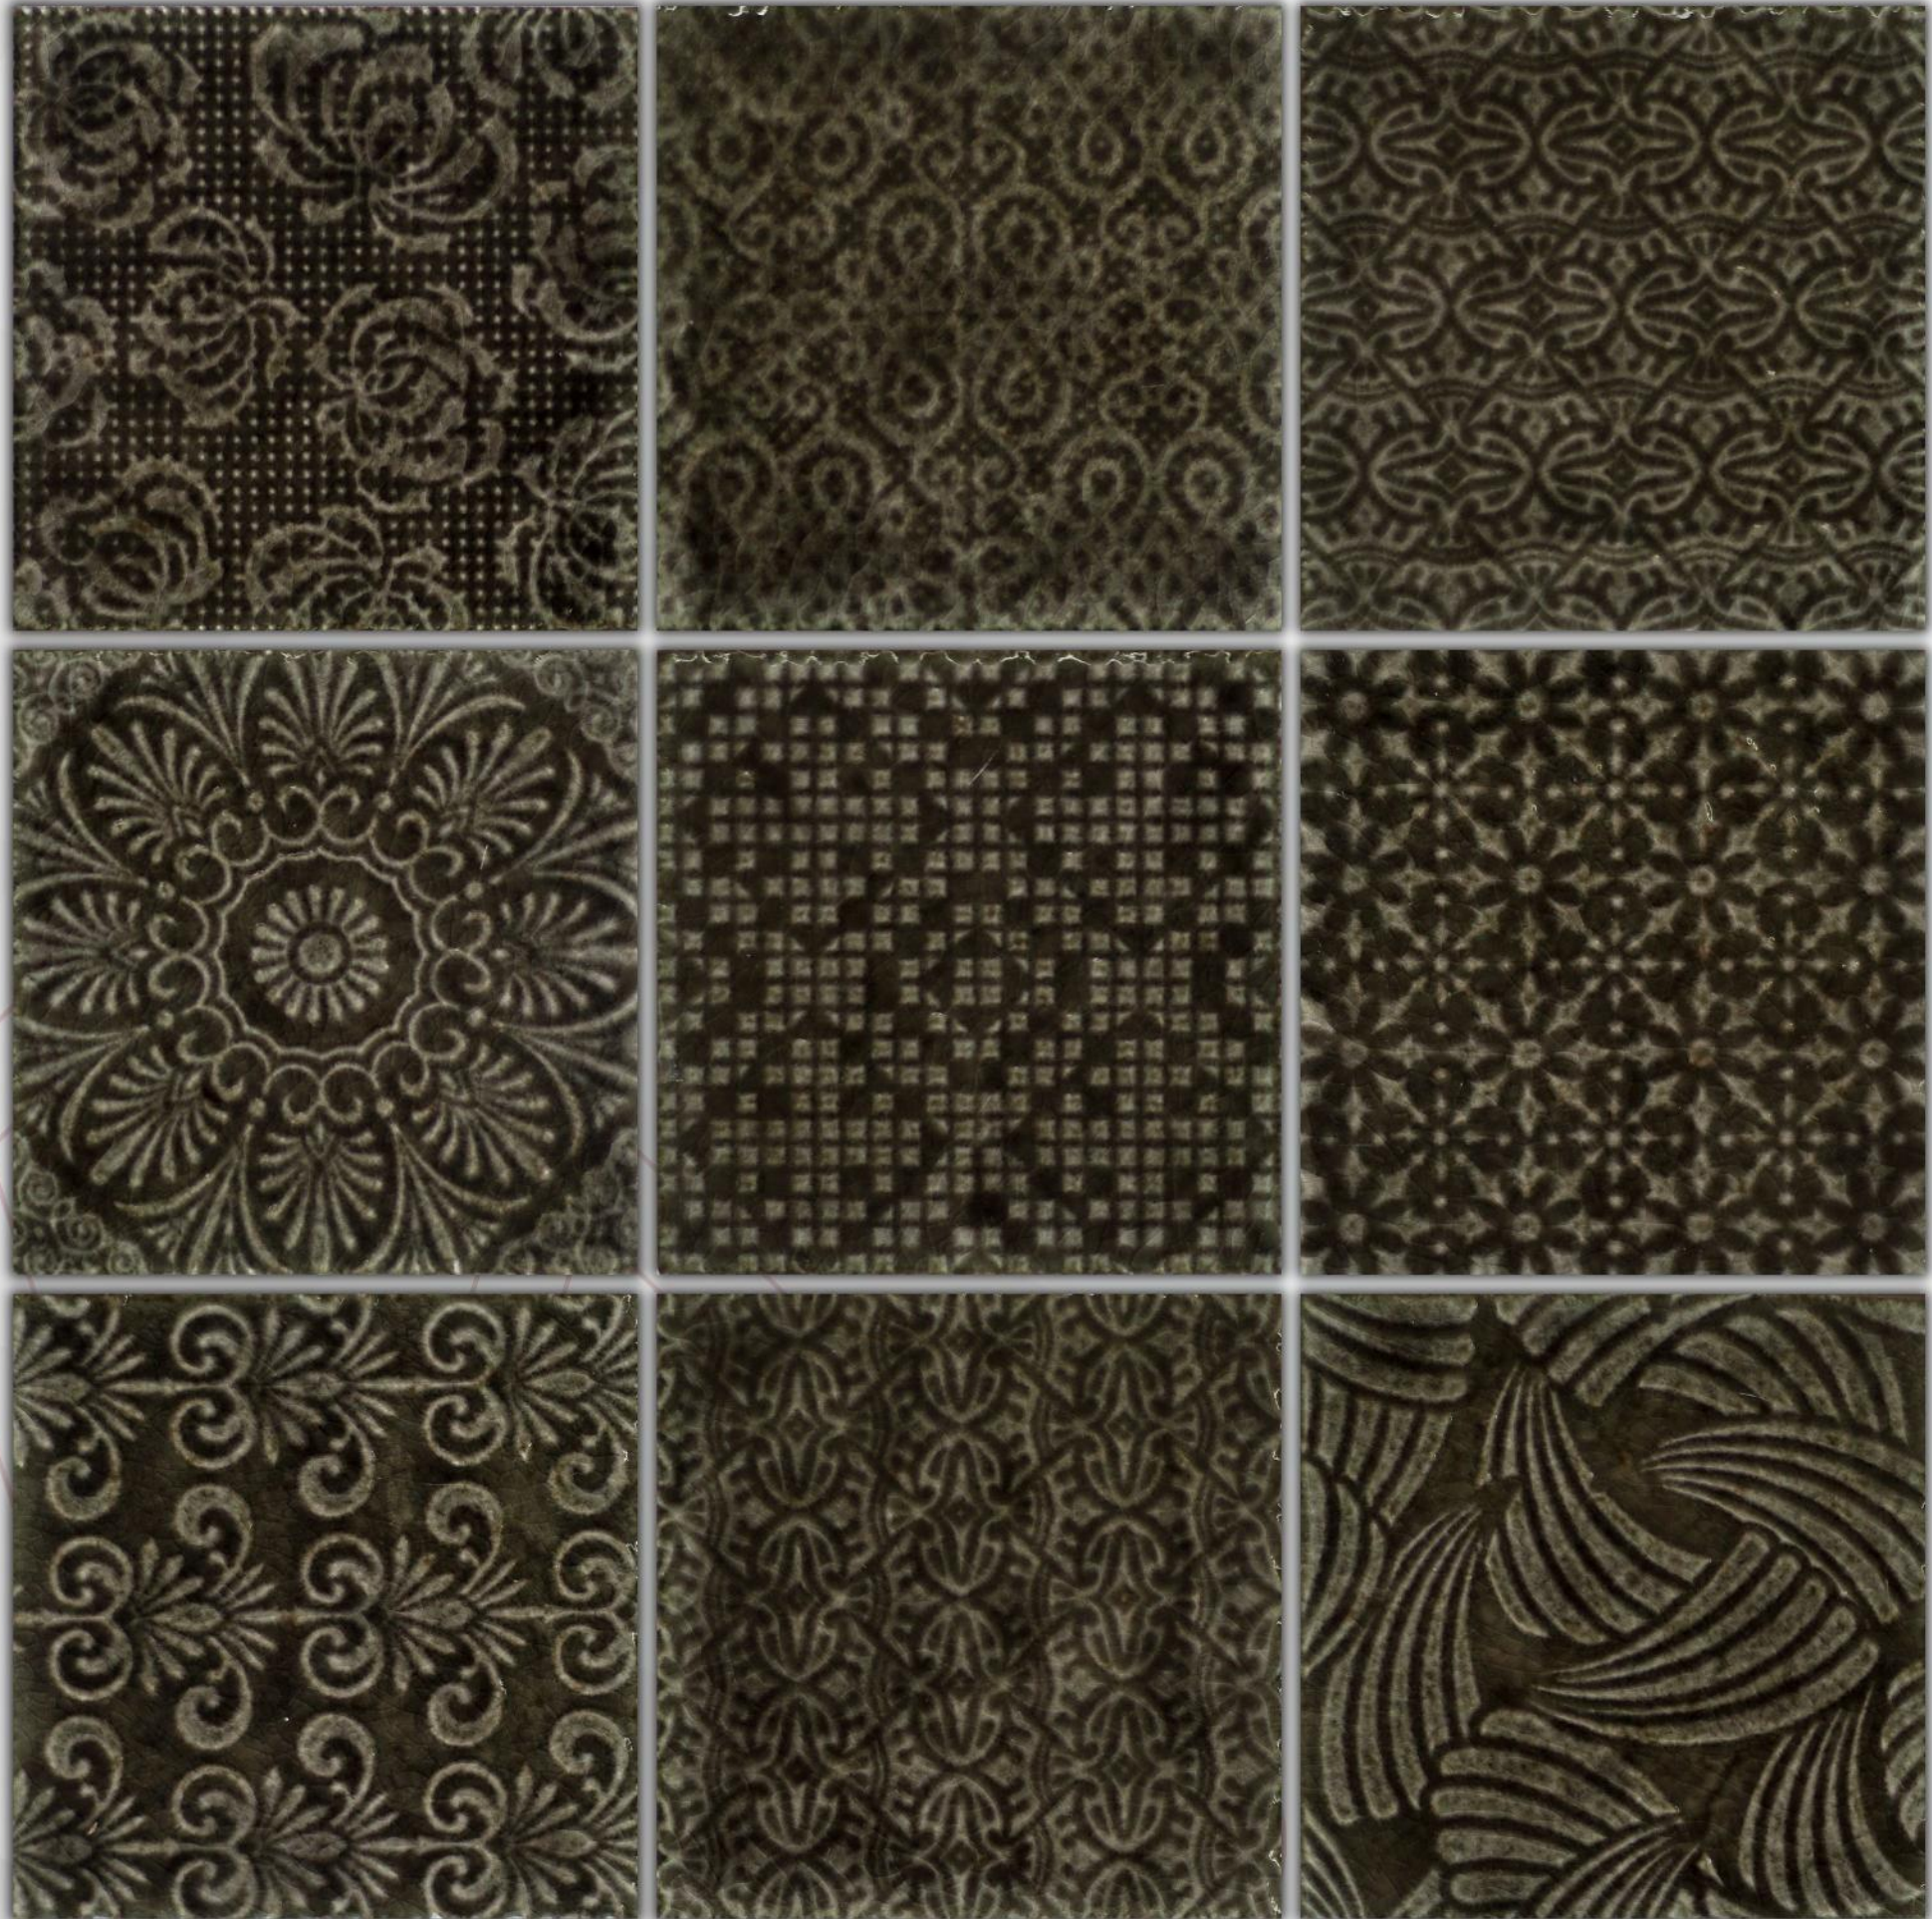

WALL

DRY AREA

INTERIOR

CRACKLE

SHADE VARIATION

PATTERN