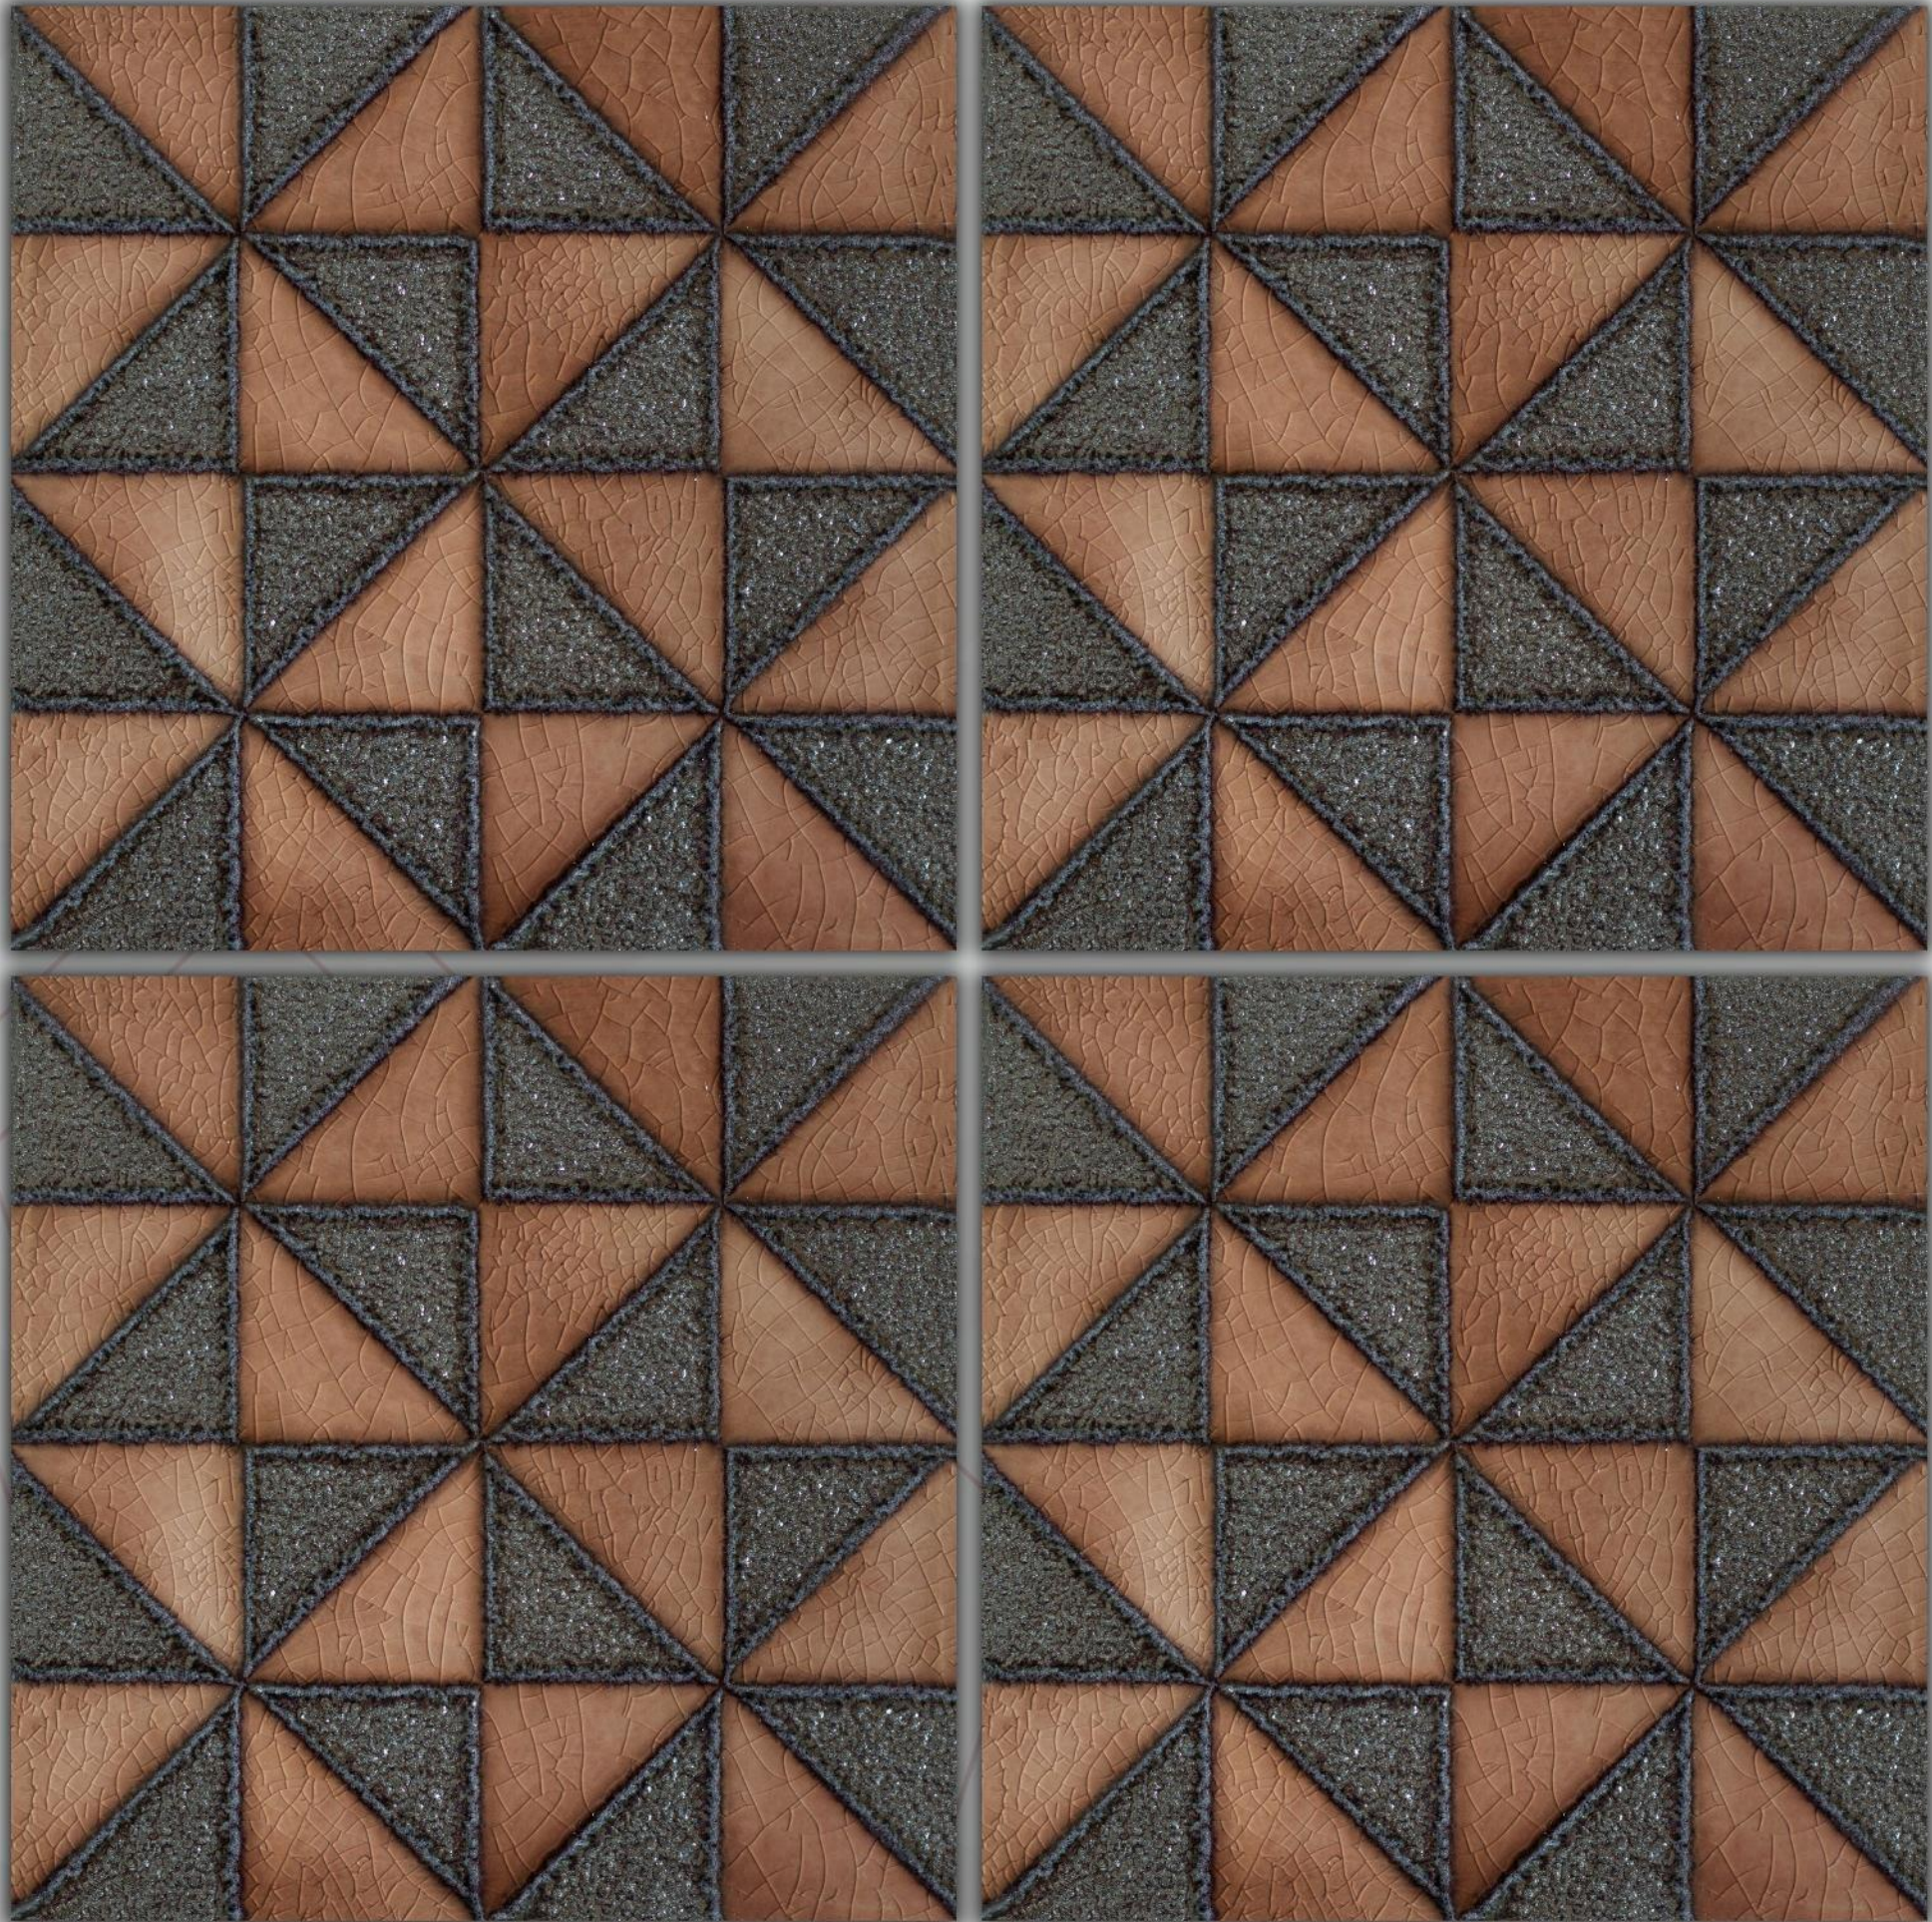

EX - 1098

SIZE - 148X148mm

WALL

DRY AREA

INTERIOR

CRACKLE

SHADE VARIATION

PATTERN