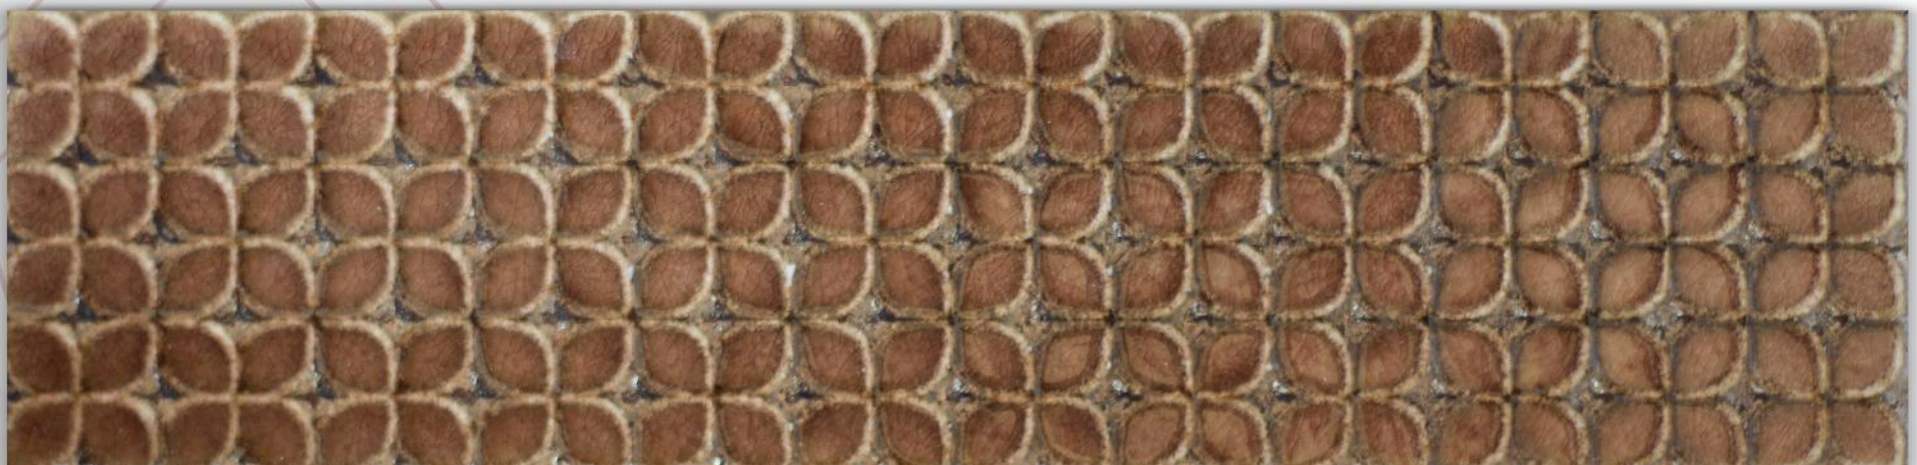

SHADE VARIATION

PATTERN

BEAUTIFYING SPACES

www.vrida.com

VRIDA®

HANDCRAFTED DESIGNER TILES

XB - 12504

SIZE - 297X72mm