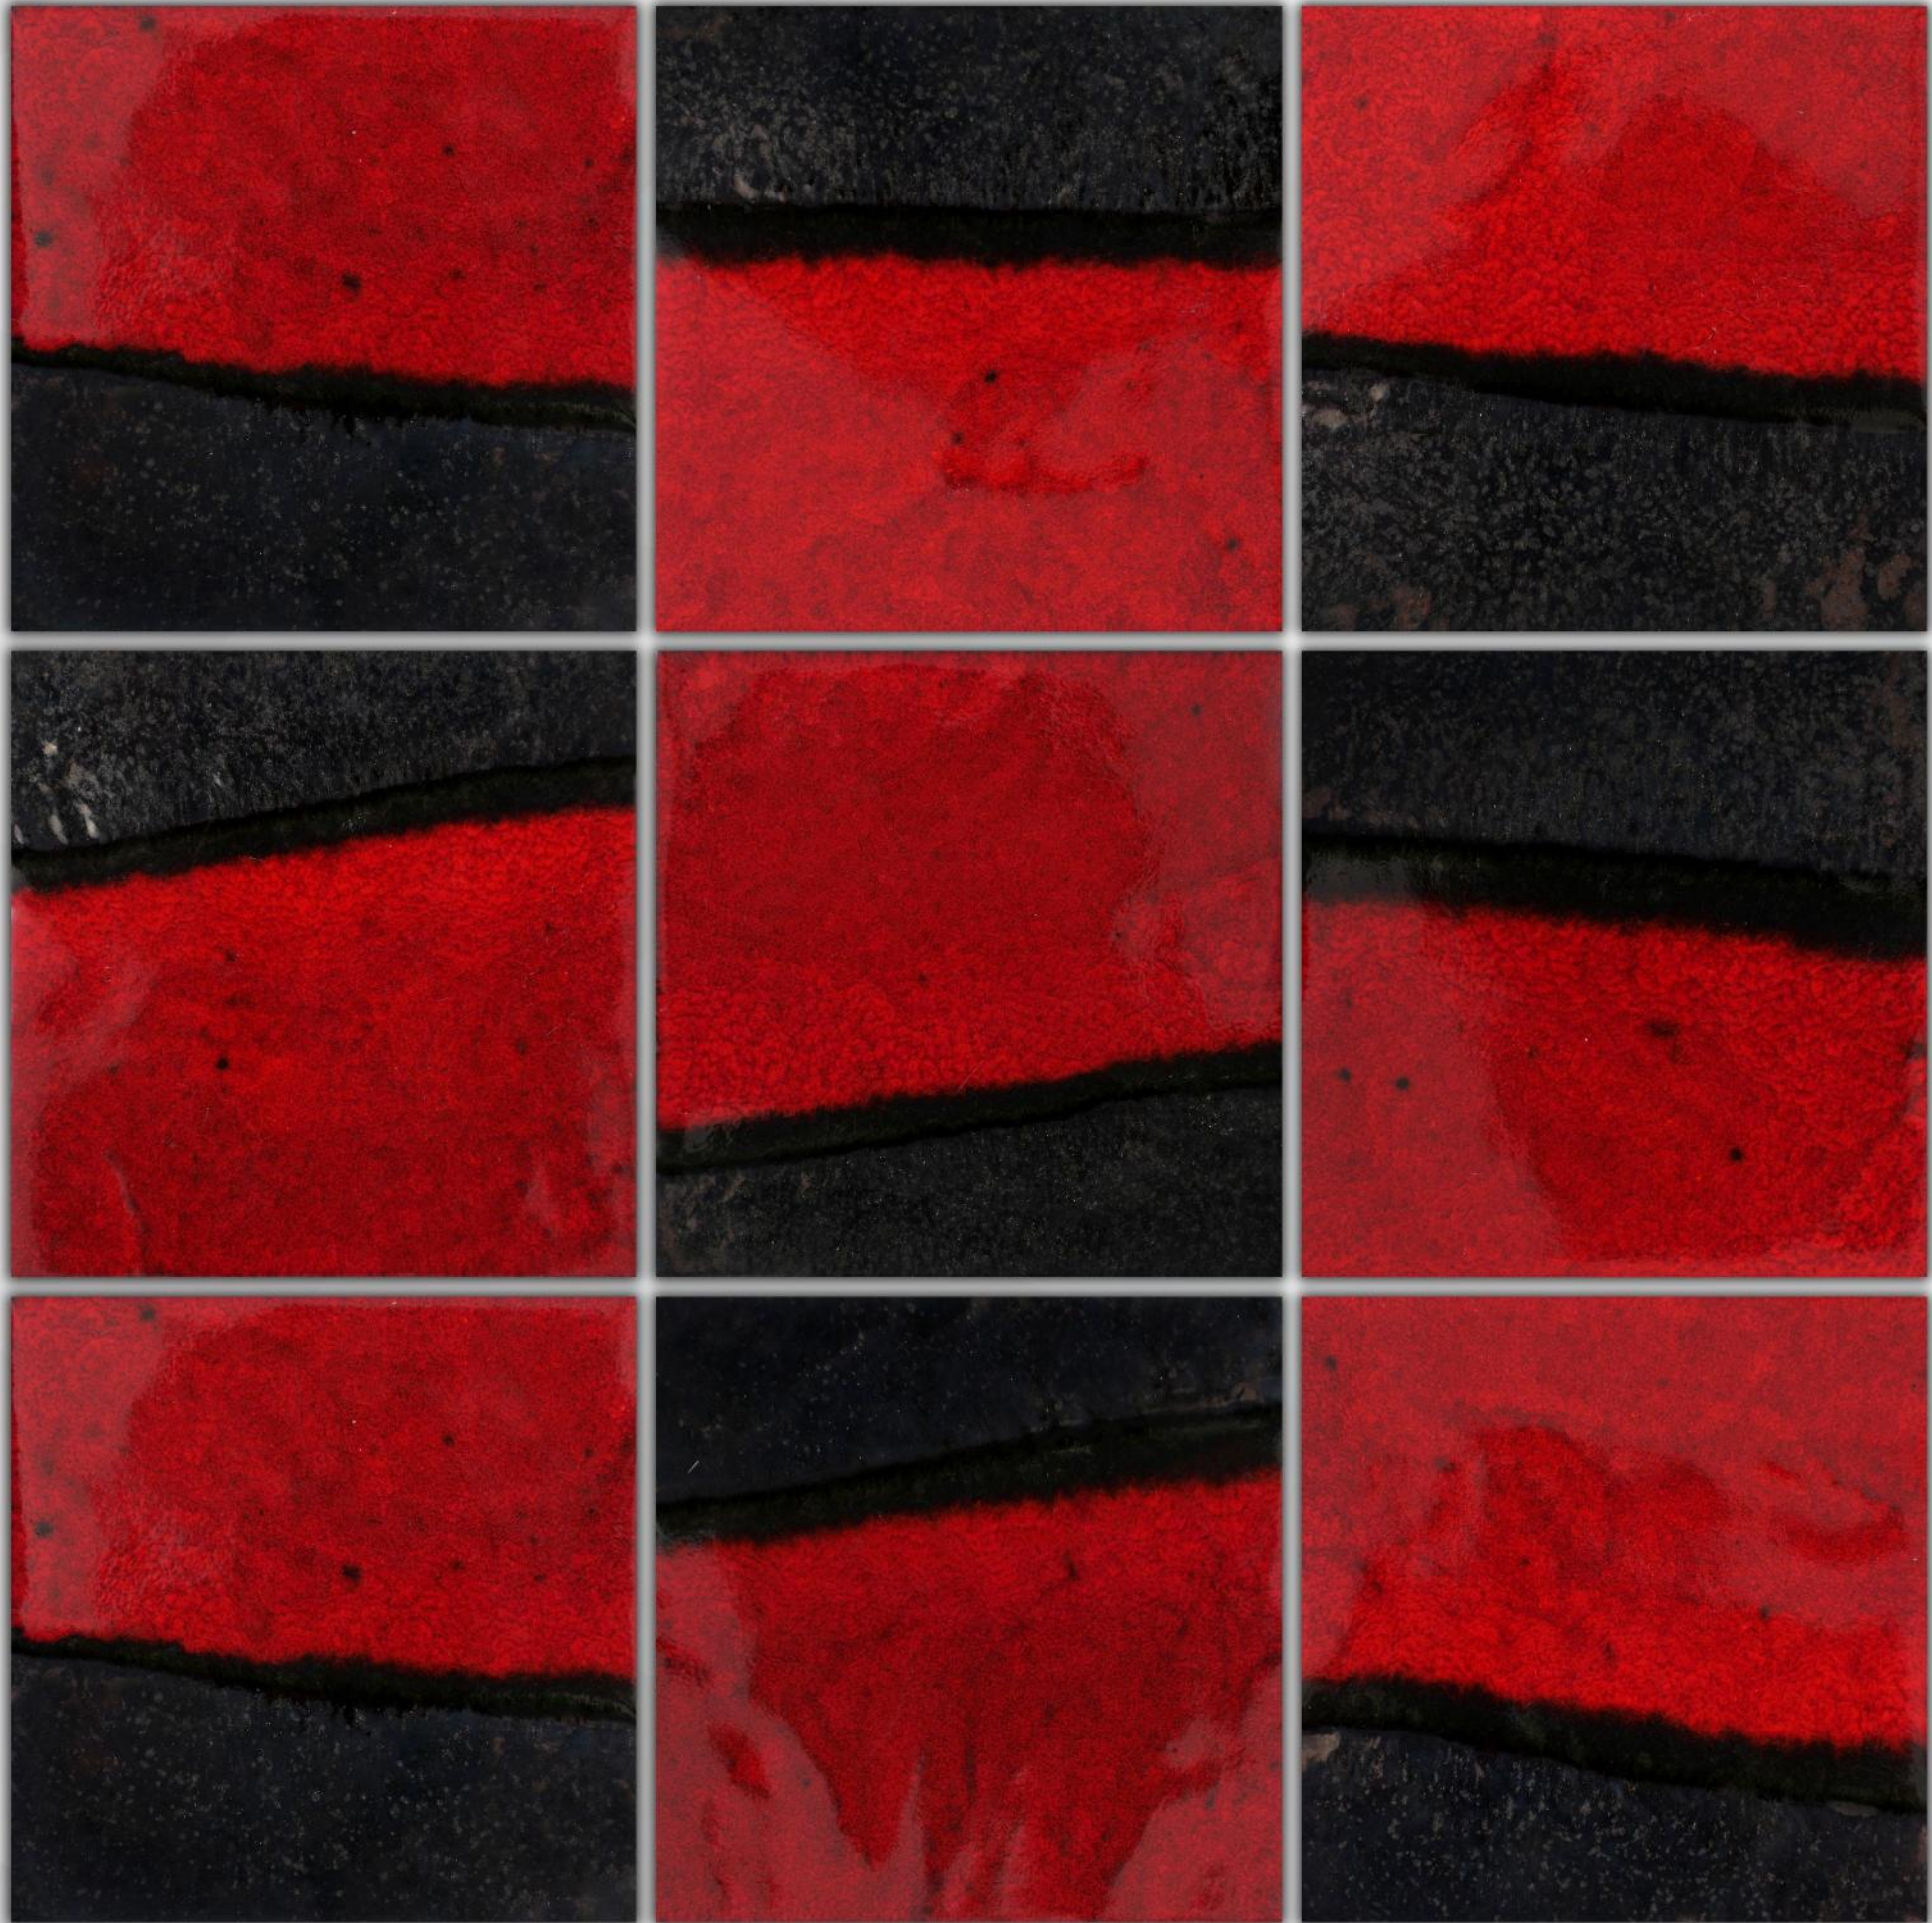

EX - 4444

SIZE -98X98mm

WALL

DRY AREA

INTERIOR

CRACKLE

SHADE VARIATION

PATTERN