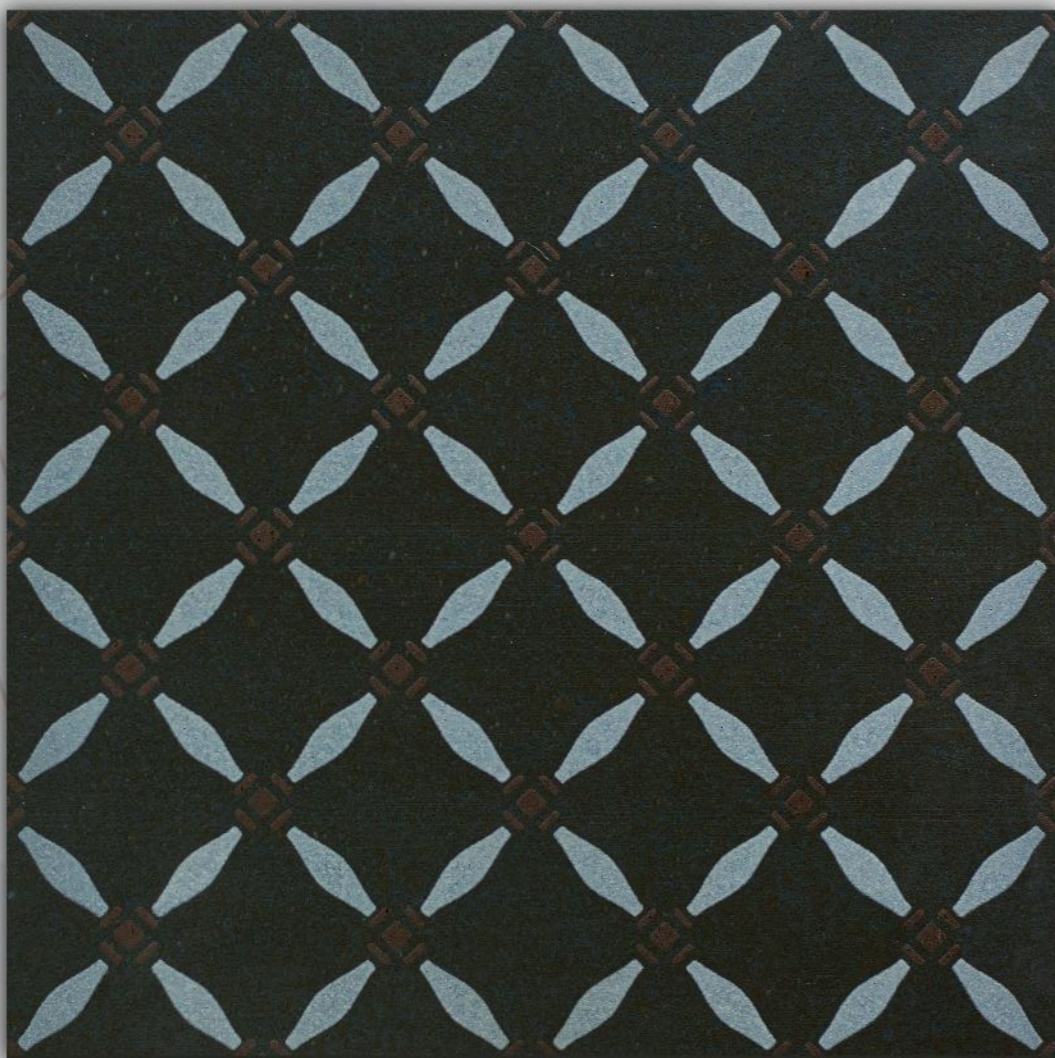

VRIDA®

HANDCRAFTED DESIGNER TILES

Follow us
f i in

www.vrida.com

FH - 2227

SIZE - 197X197mm

WALL

WET AREA