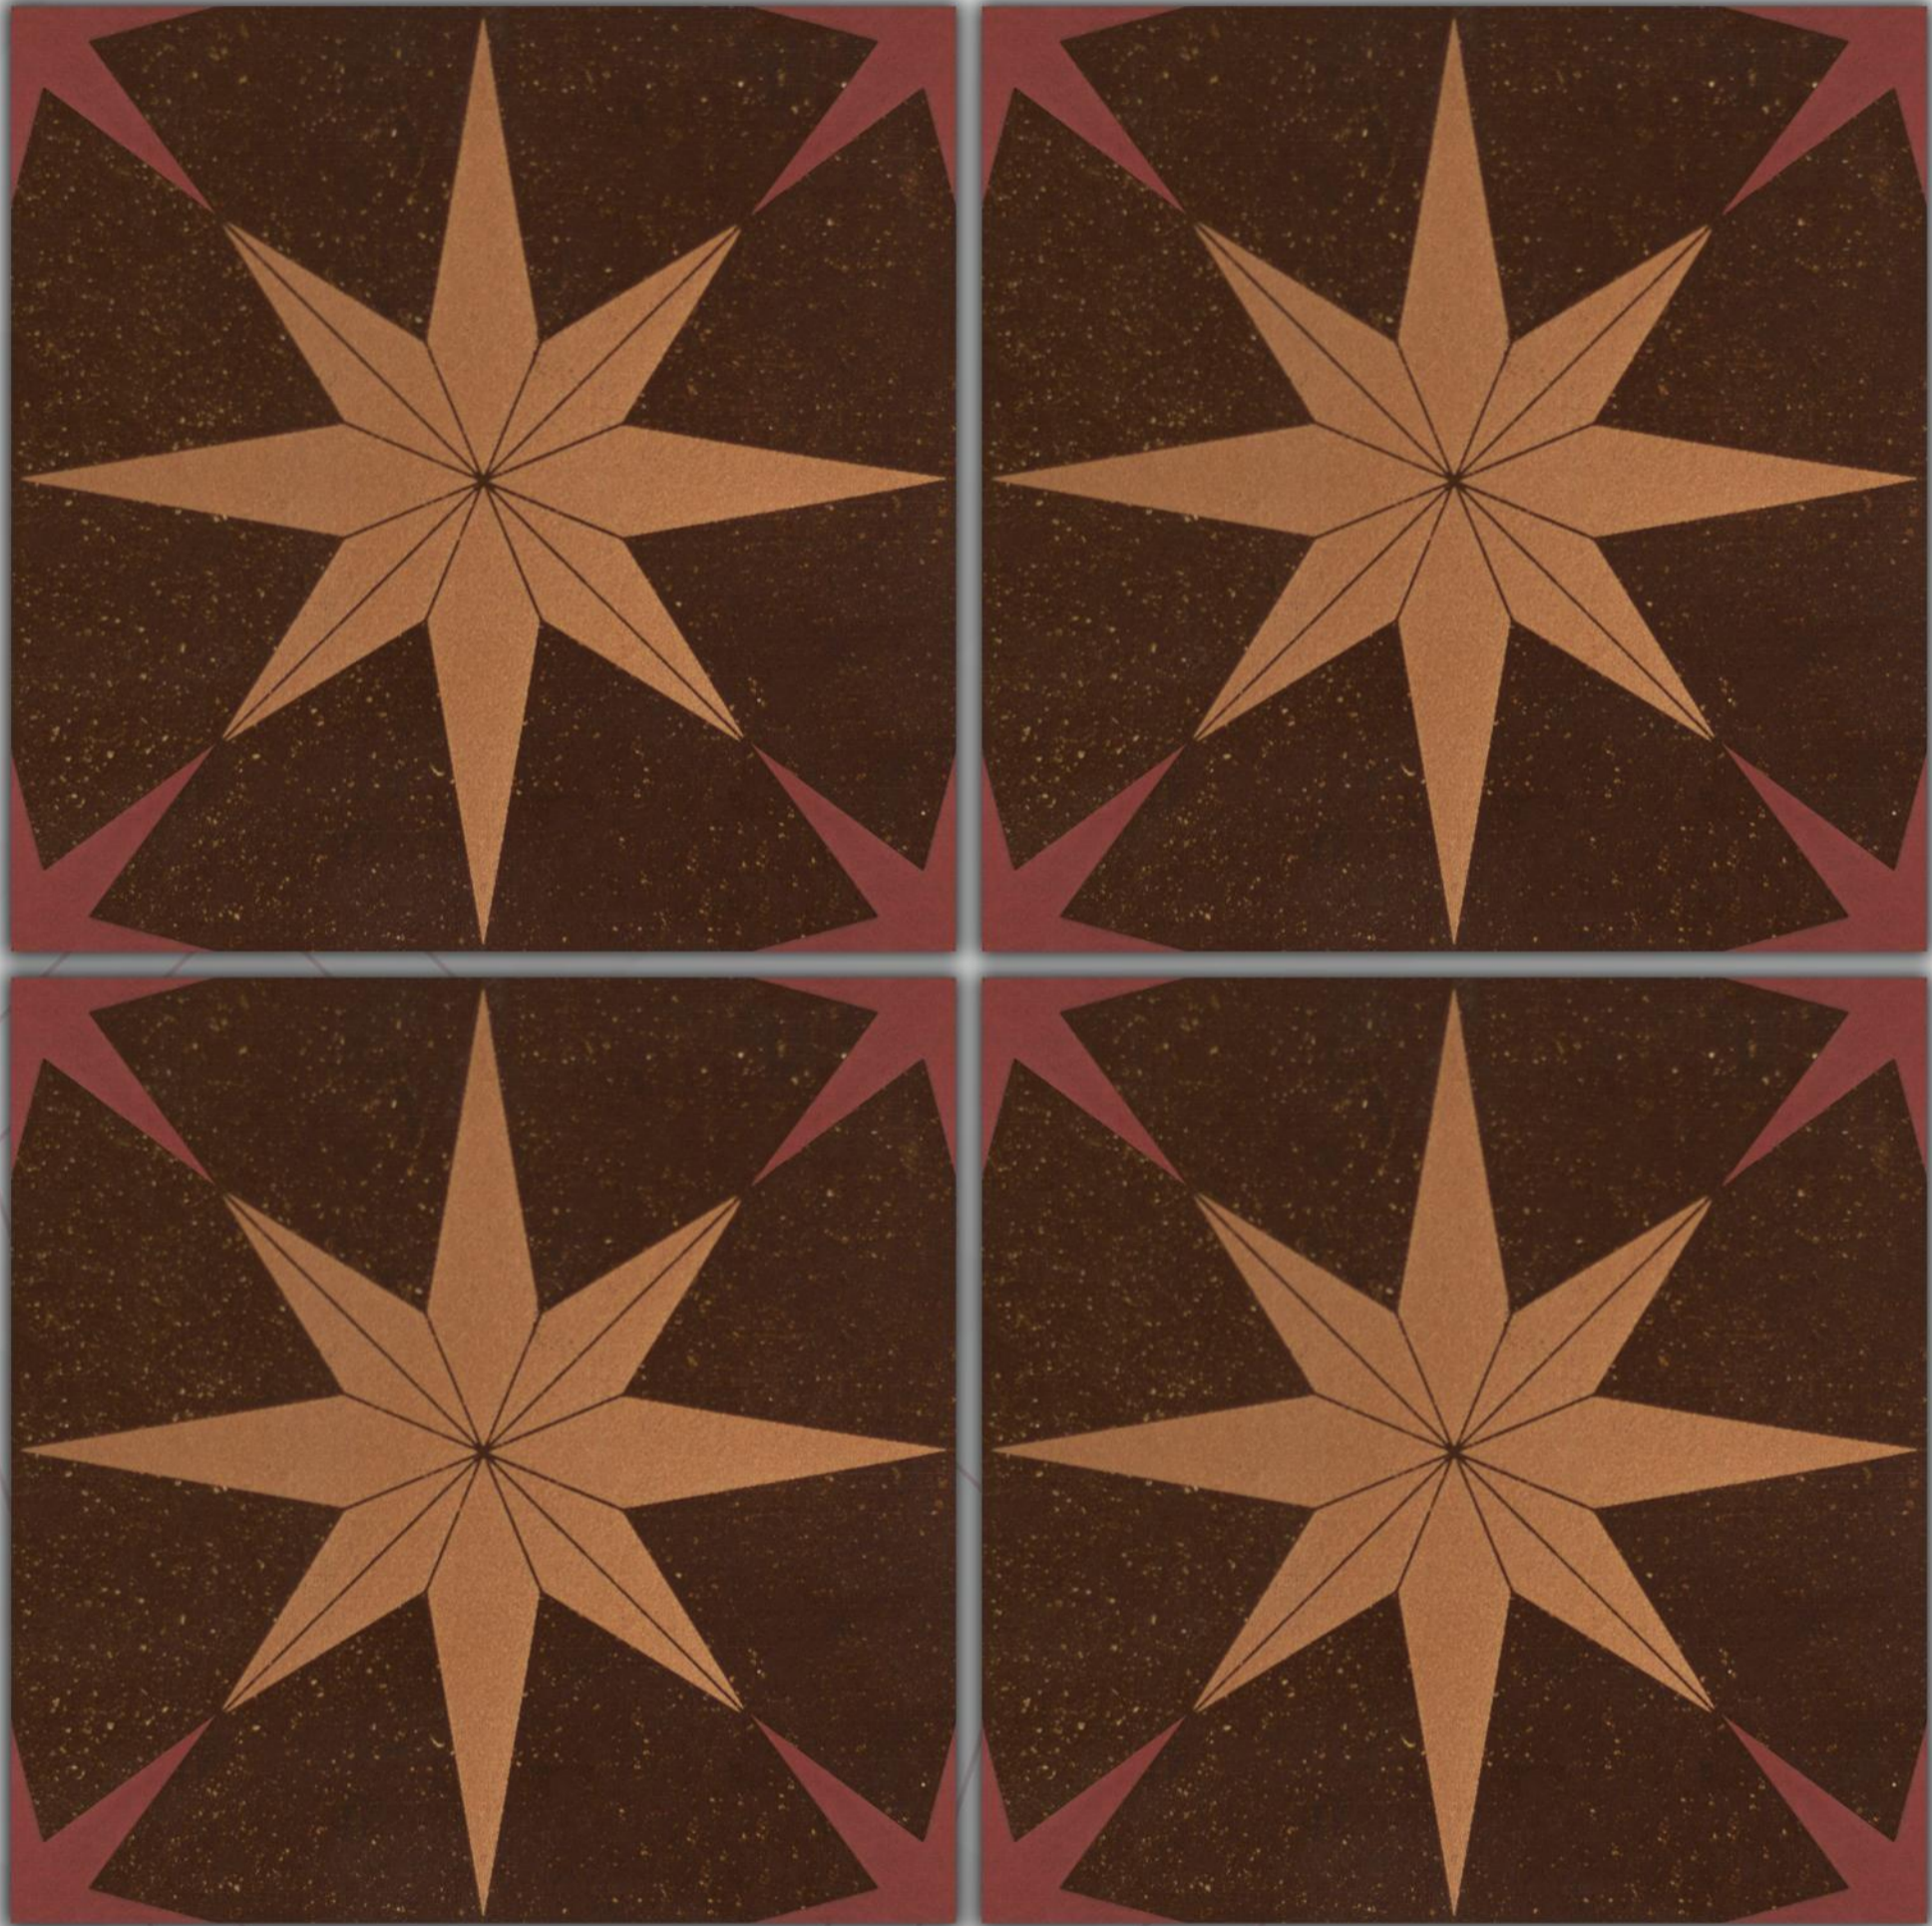

VRIDA[®]

HANDCRAFTED DESIGNER TILES

Follow us
  

www.vrida.com

FH - 66212

SIZE - 148X148mm

WALL

FLOOR