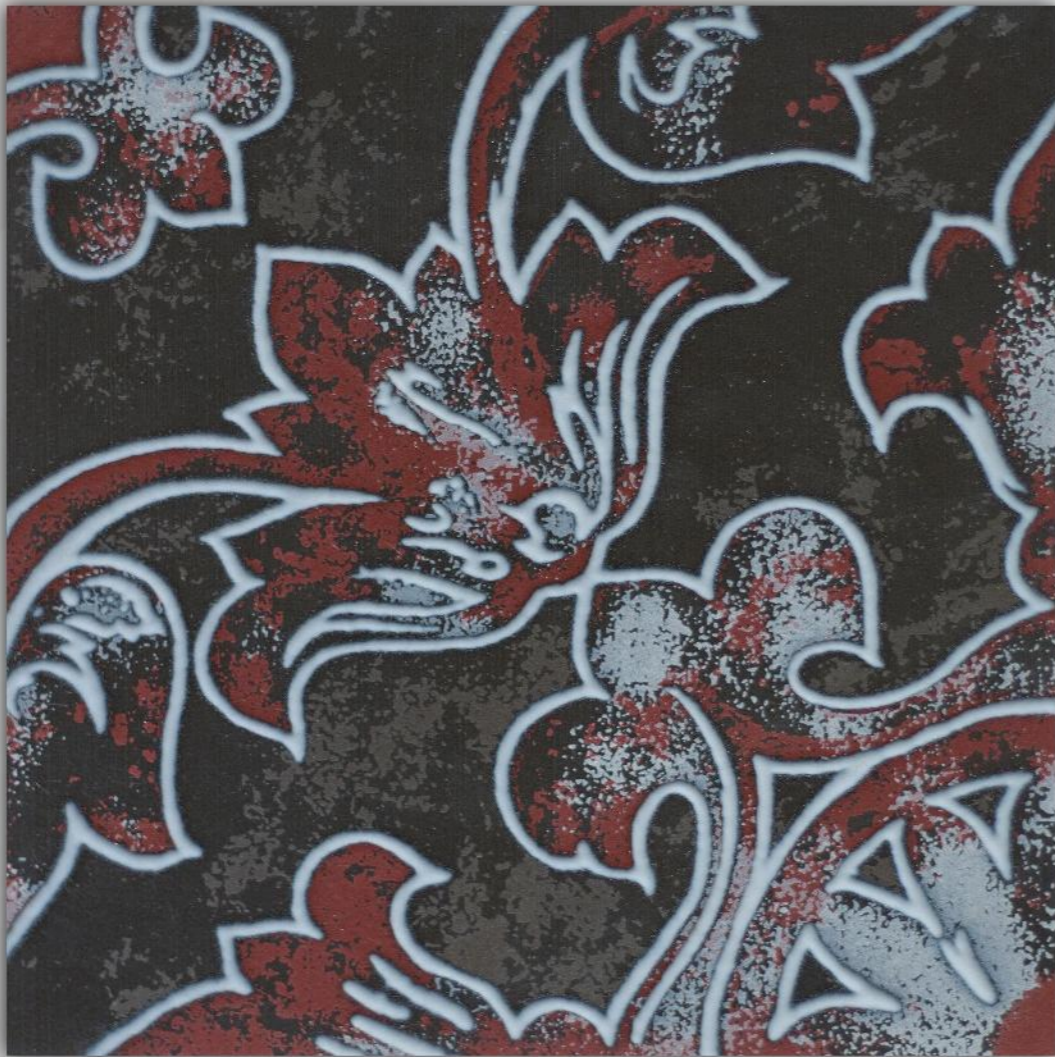

VRIDA®

HANDCRAFTED DESIGNER TILES

Follow us
f i in

www.vrida.com

FH - 2221

SIZE - 197X197mm

WALL

WET AREA