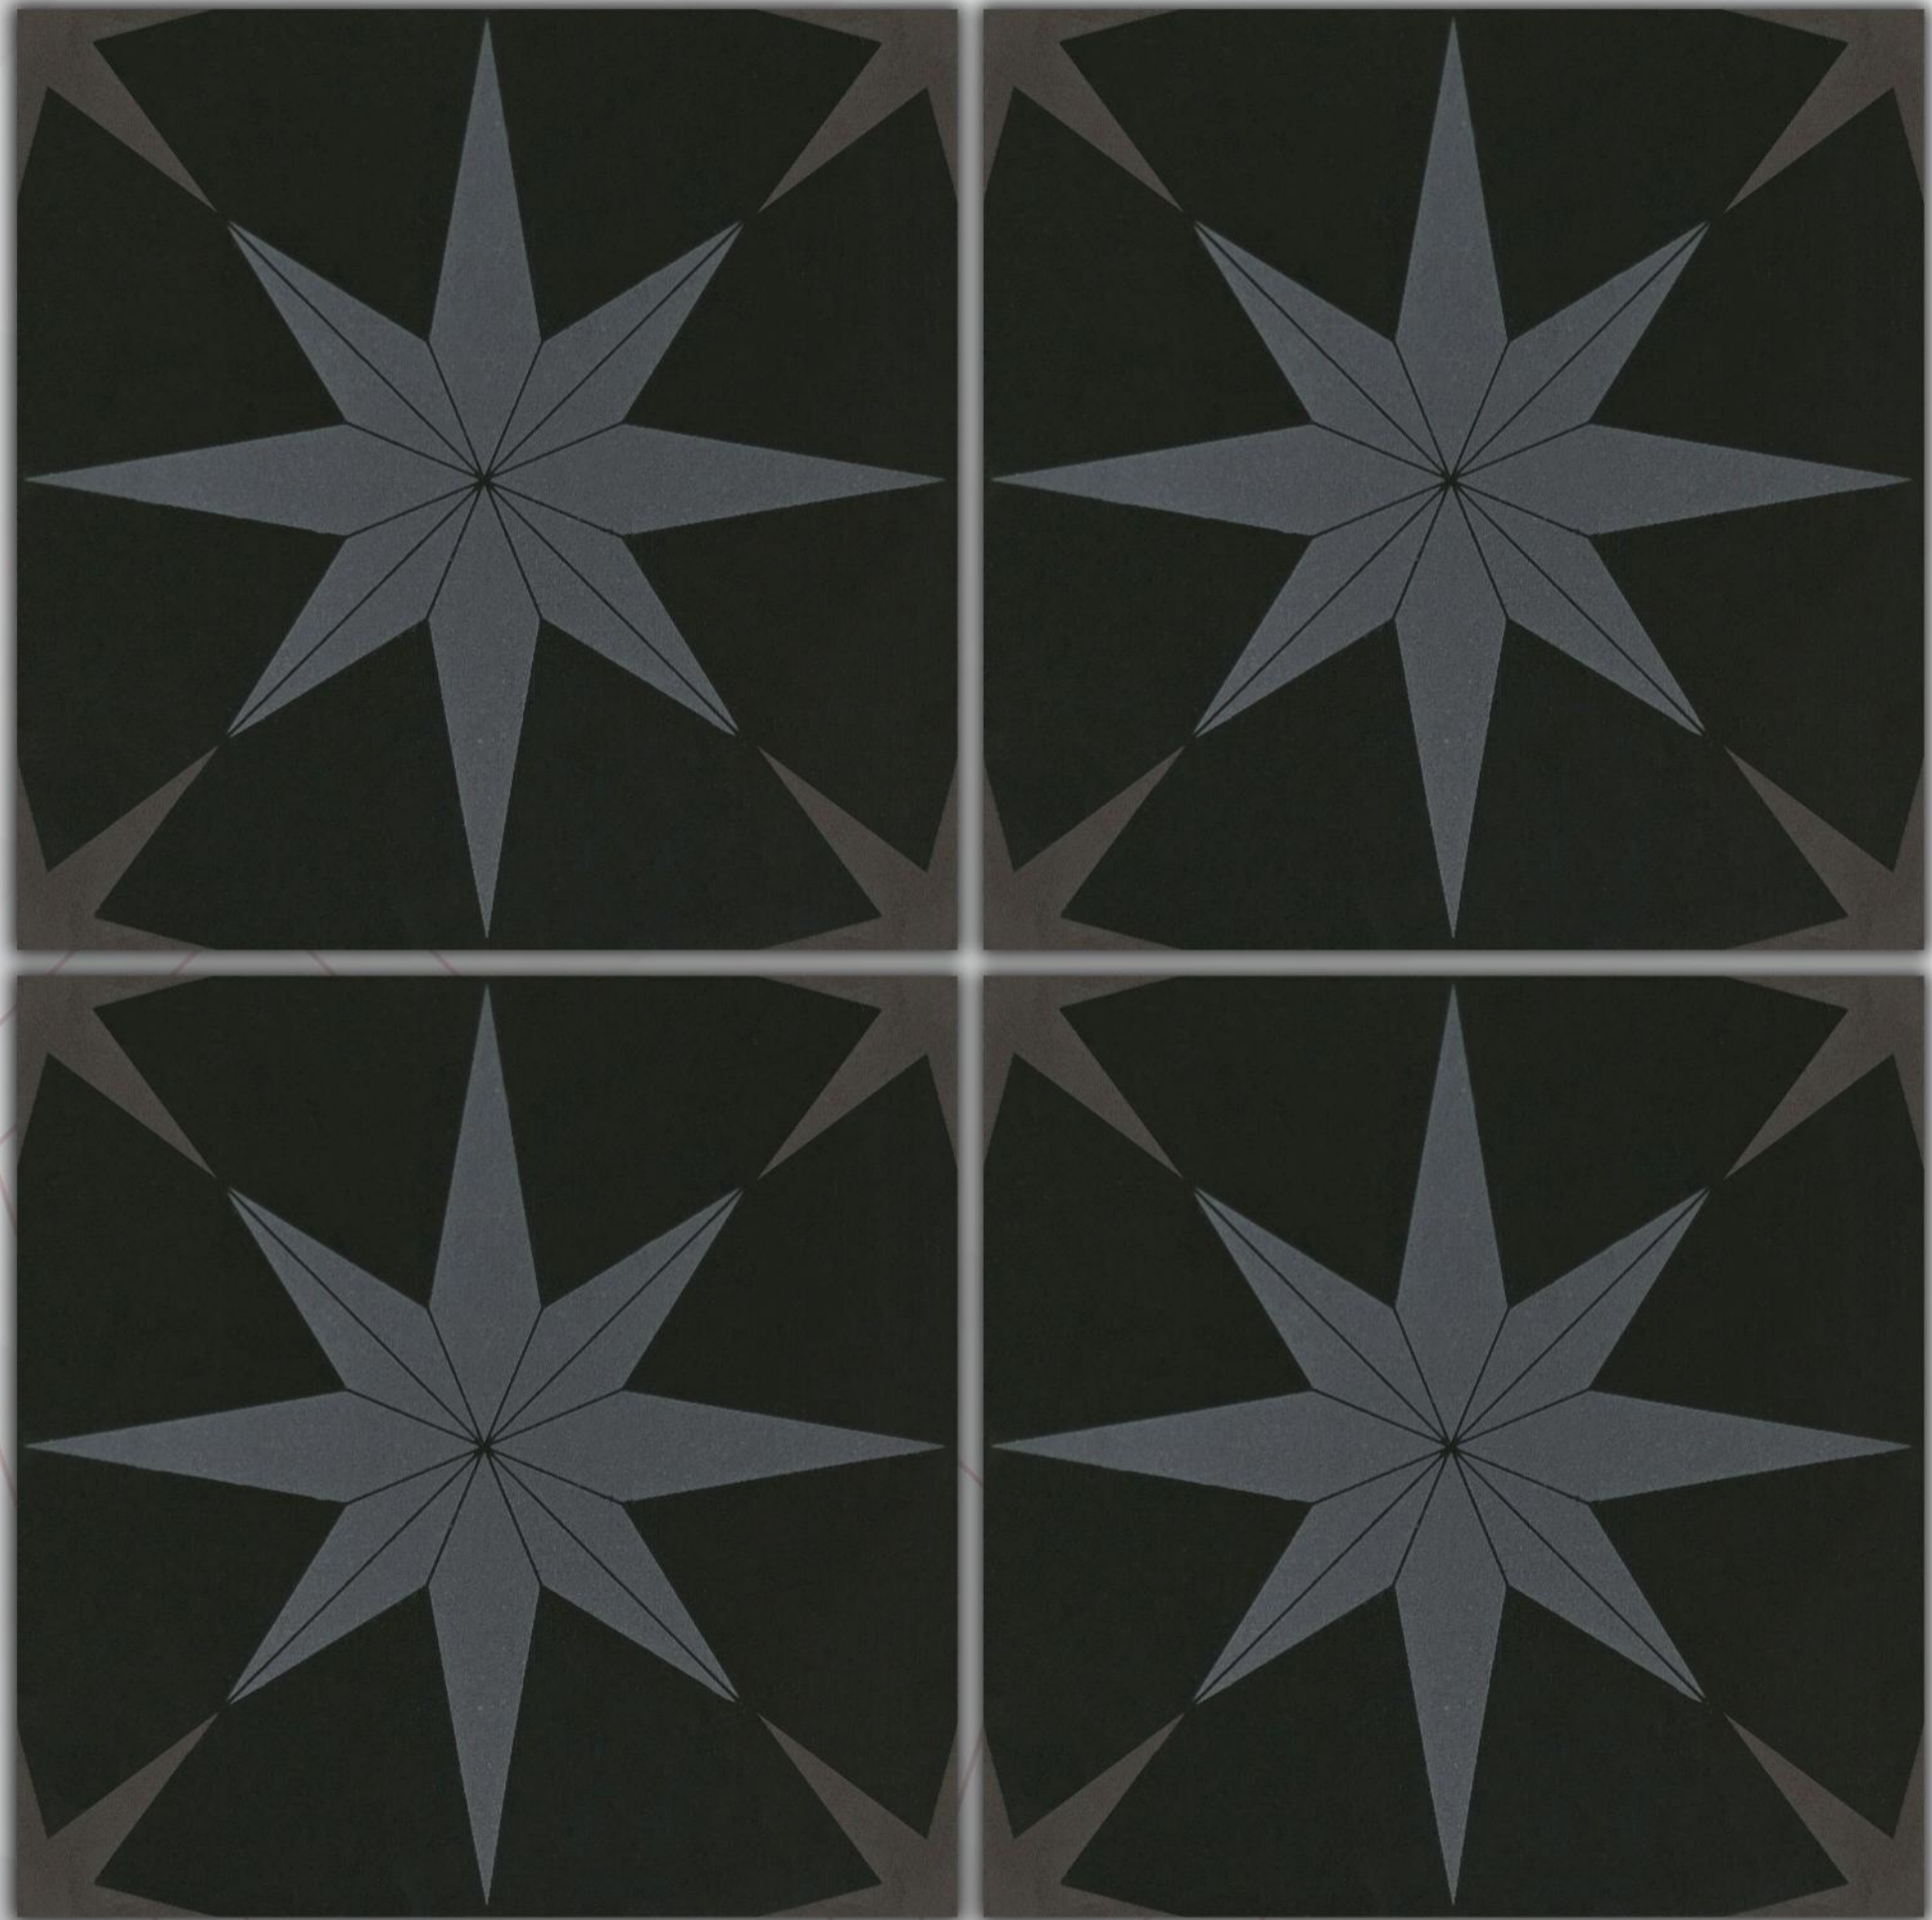

VRIDA[®]

HANDCRAFTED DESIGNER TILES

Follow us

www.vrida.com

FH - 66211

SIZE - 148X148mm

WALL

FLOOR