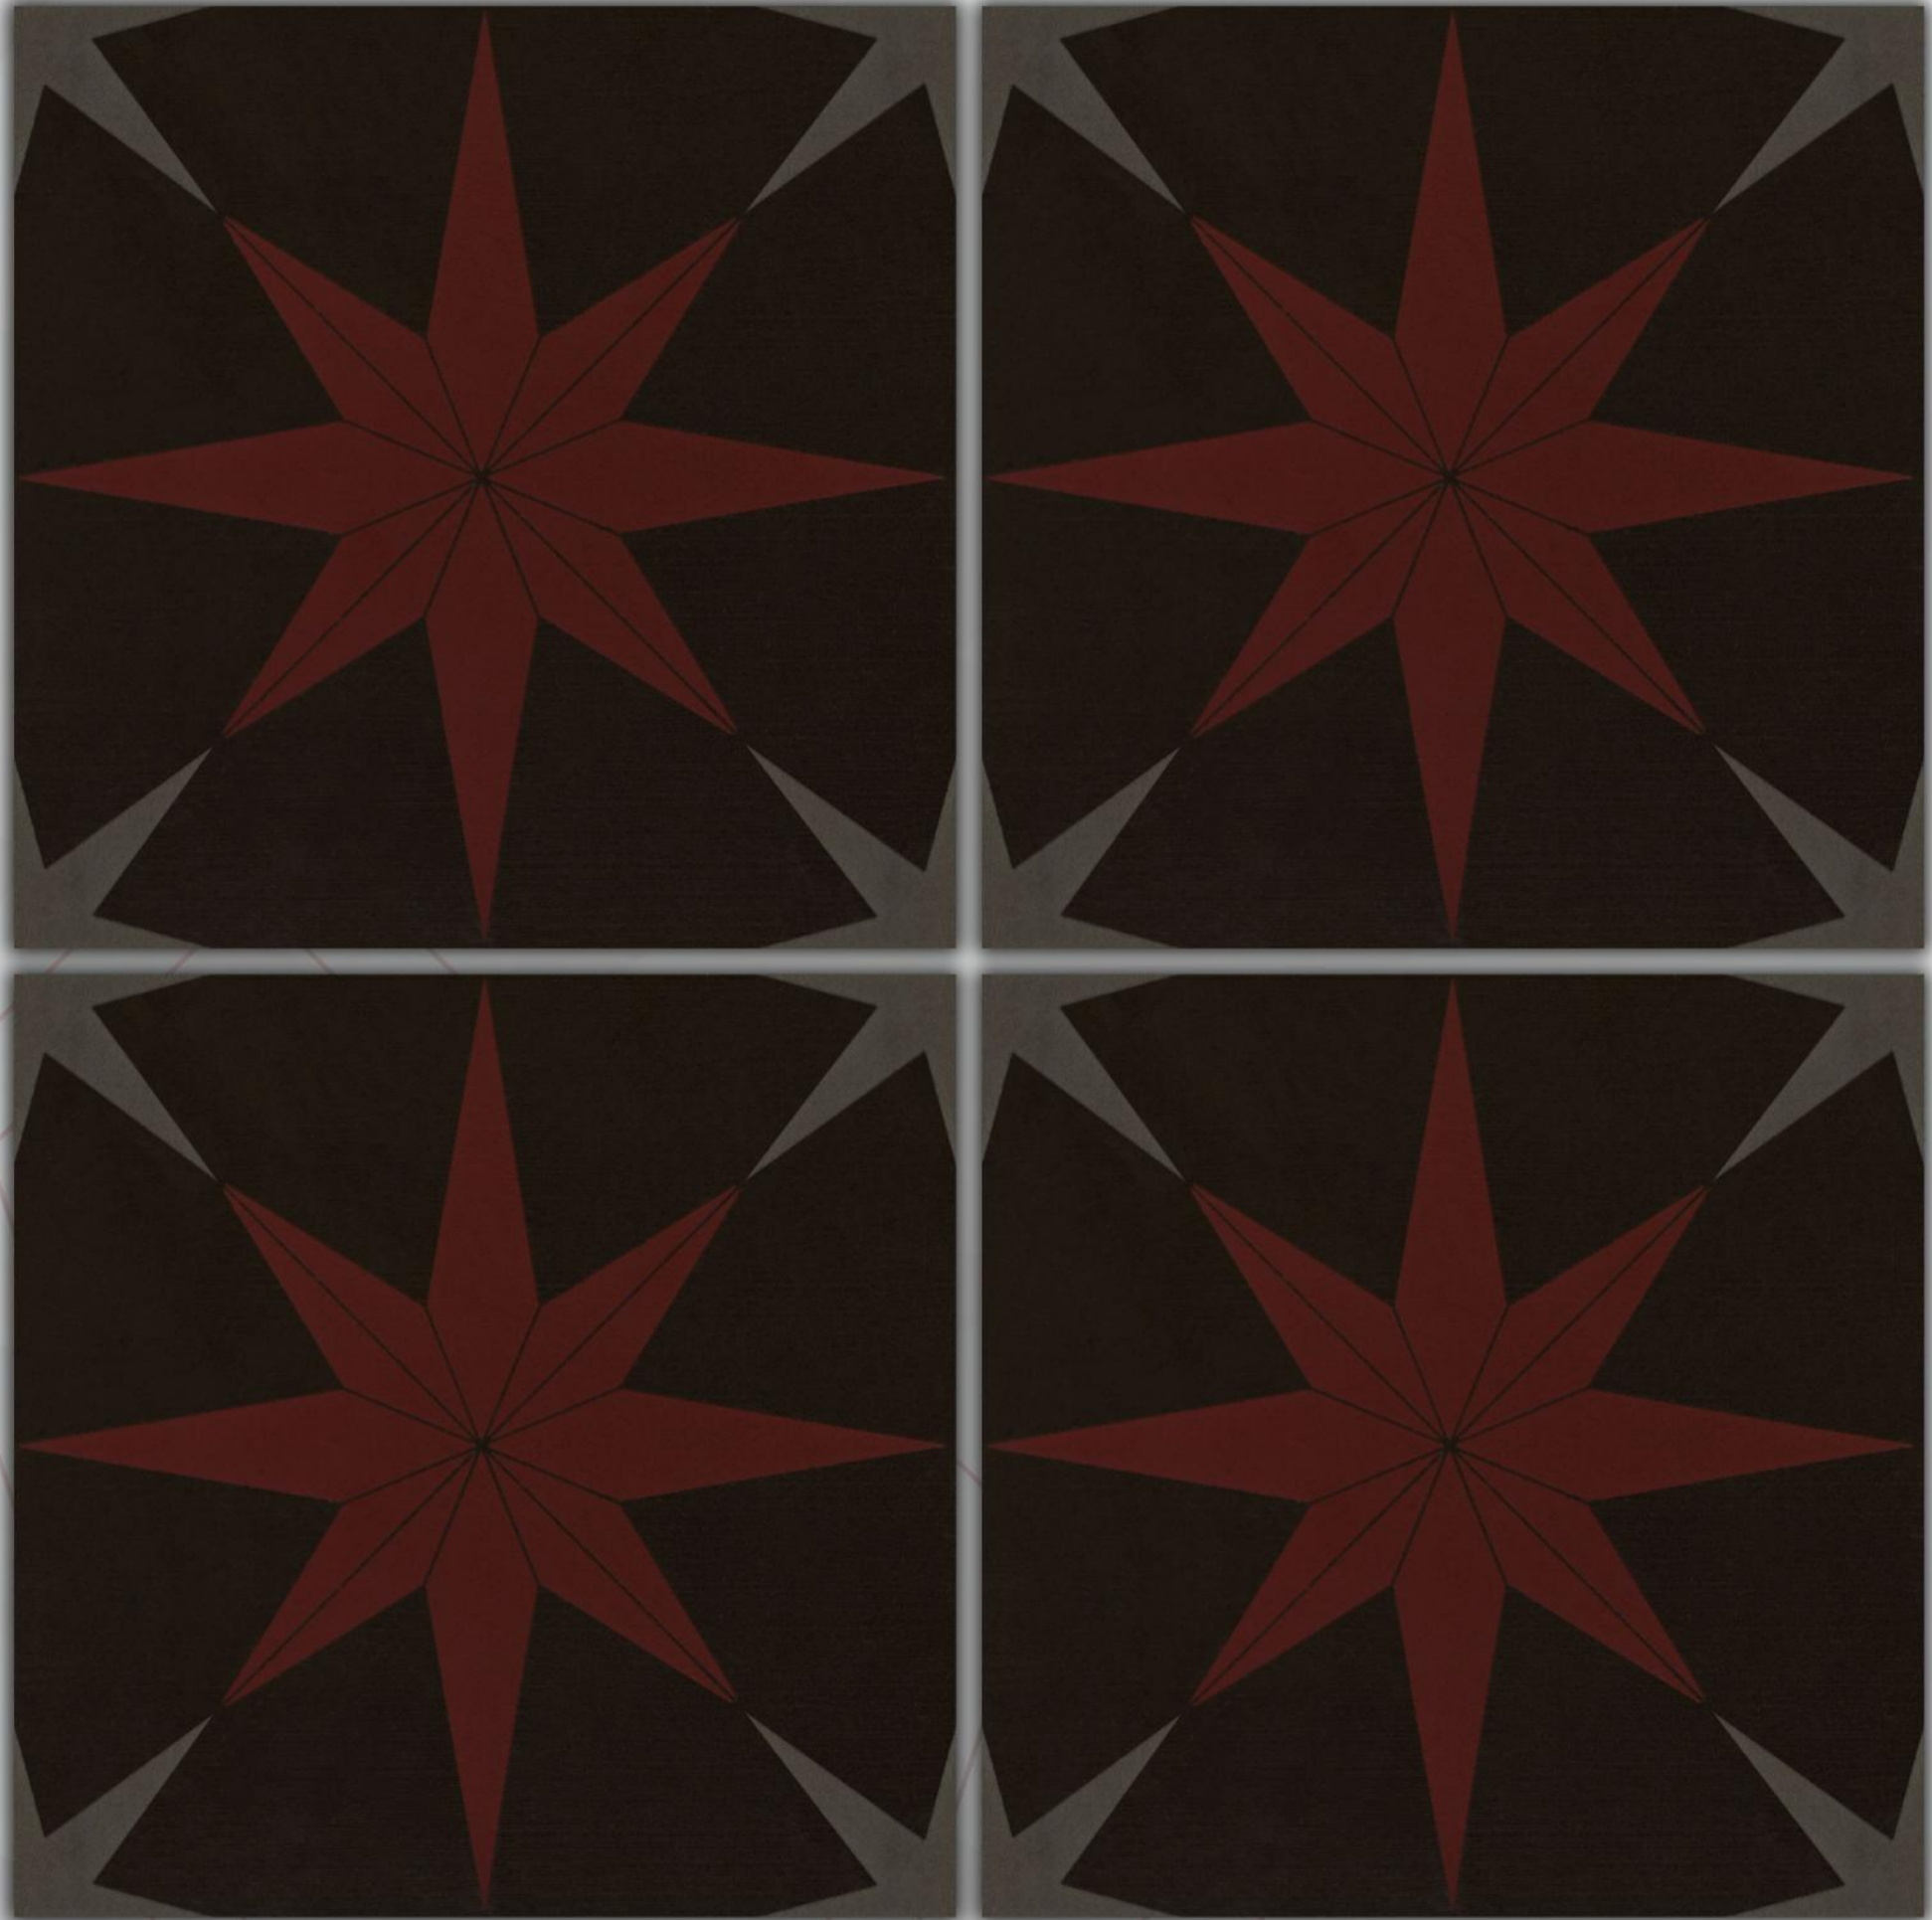

VRIDA®

HANDCRAFTED DESIGNER TILES

Follow us
  

www.vrida.com

FH - 66210

SIZE - 148X148mm

WALL

FLOOR