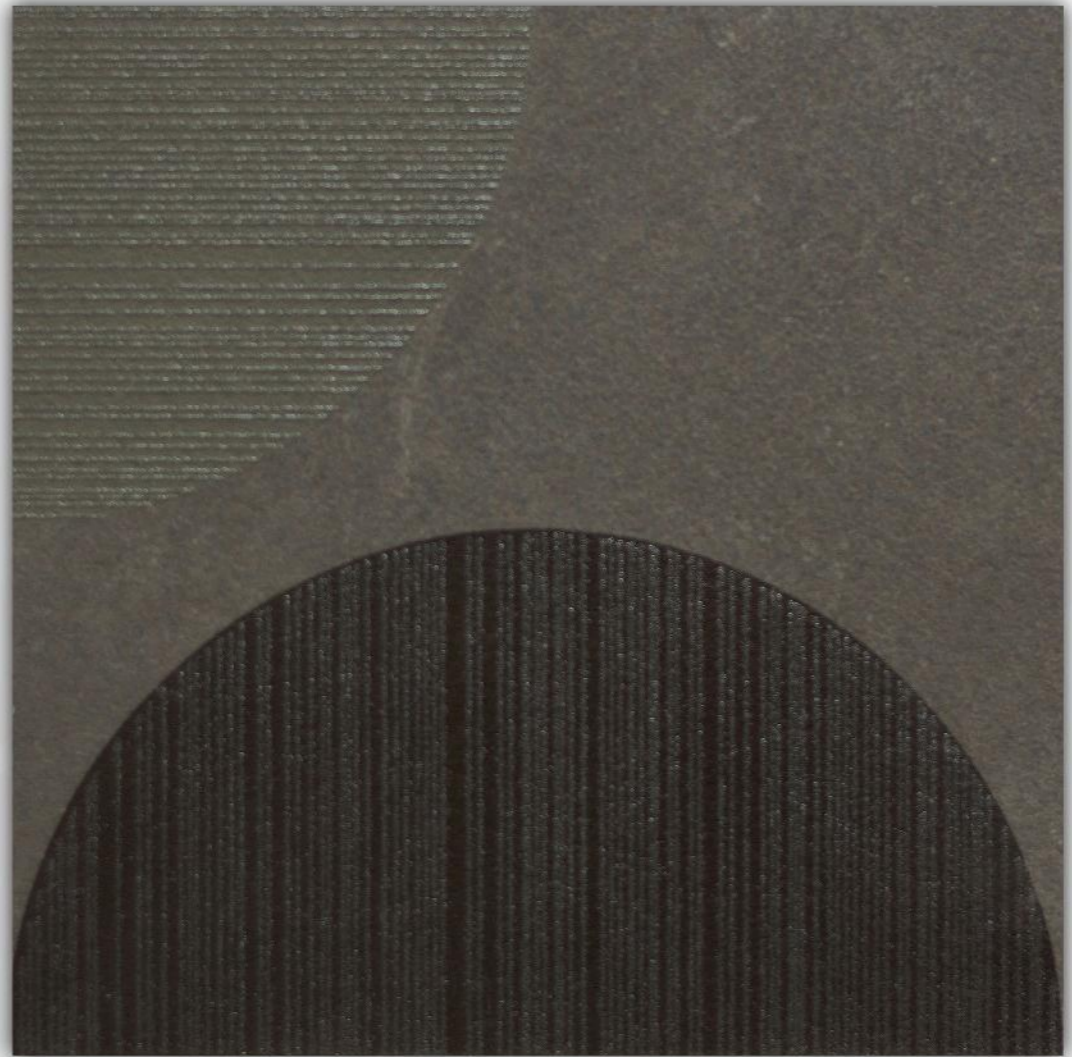

NH - 2240

SIZE - 197X197mm

WALL

WET AREA

FLOOR

EXTERIOR

THIRD FIRING

PATTERN

BEAUTIFYING SPACES

www.vrida.com

VRIDA®

HANDCRAFTED DESIGNER TILES