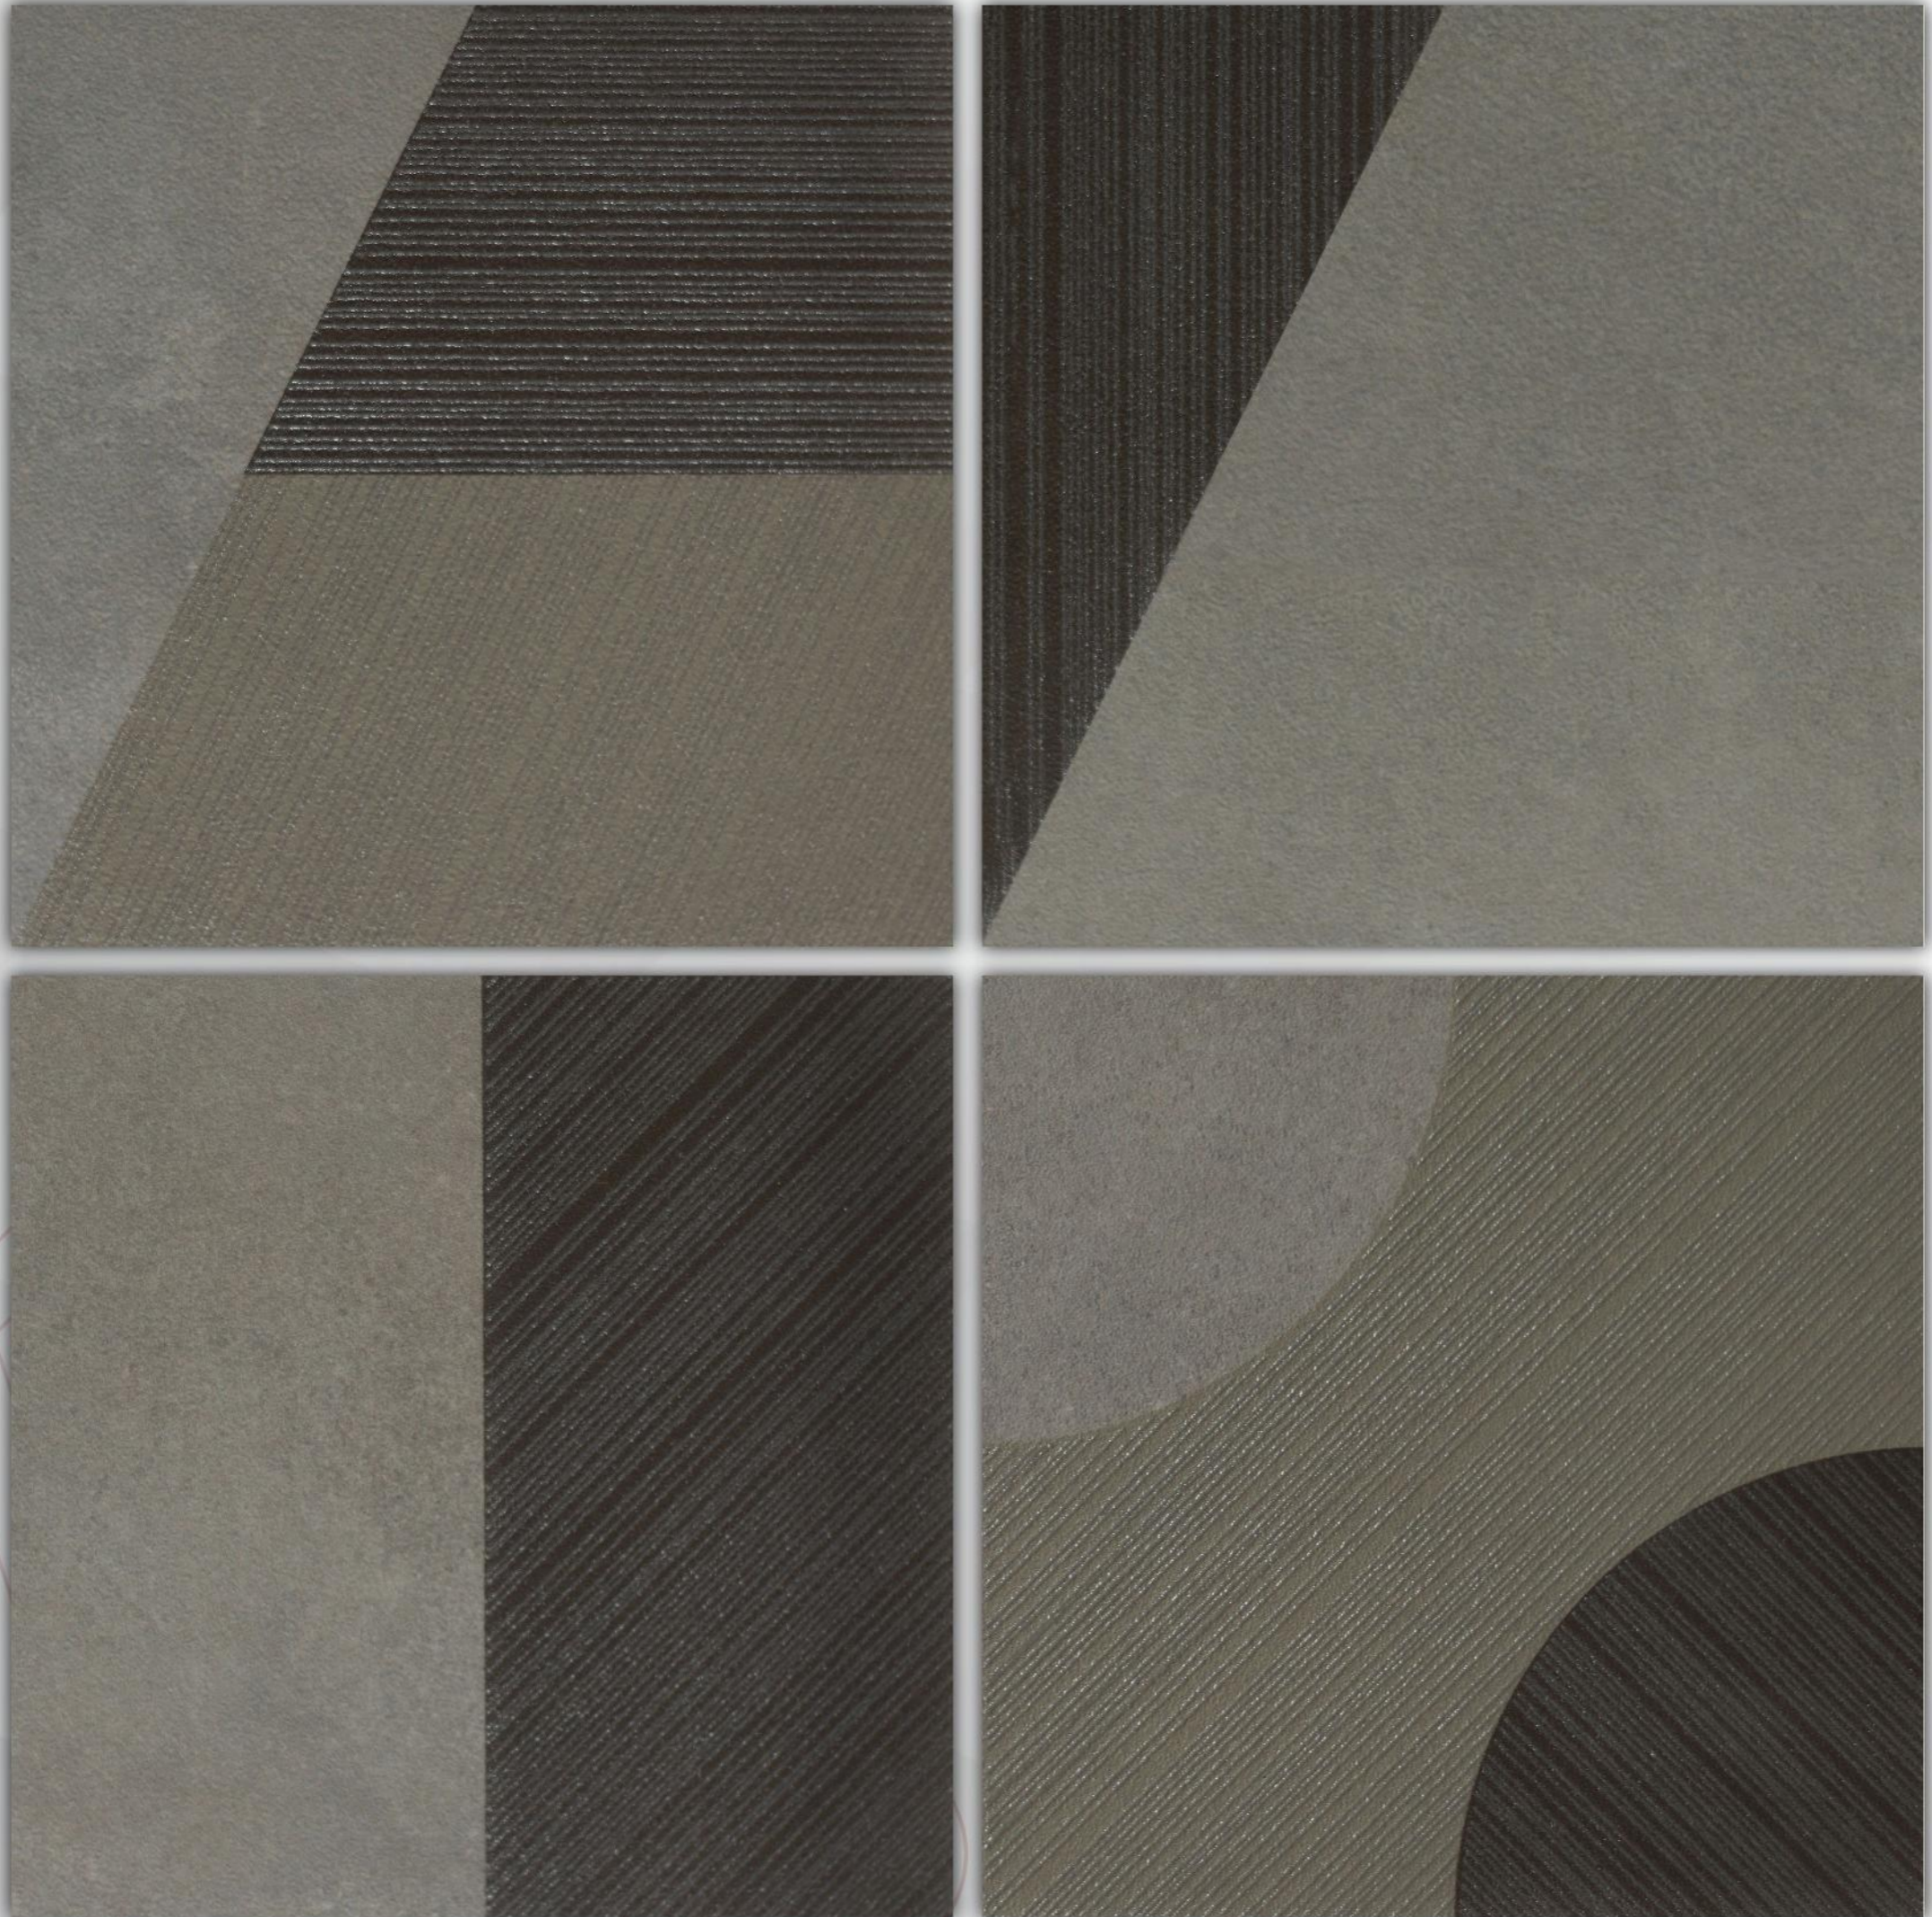

BEAUTIFYING SPACES

www.vrida.com

VRIDA[®]

HANDCRAFTED DESIGNER TILES

NH - 2241

SIZE - 197X197mm

BEAUTIFYING SPACES

www.vrida.com