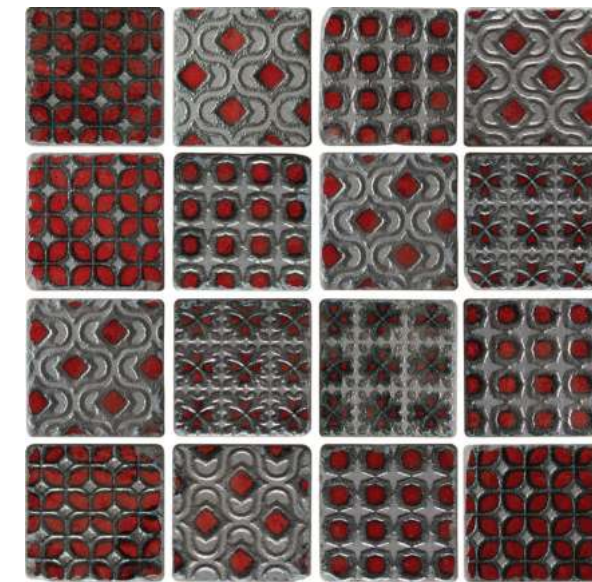

Color variation for authentic effect

**XXM 01**  
PC 13

**XXM 02**  
PC 13

**XXM 03**  
PC 13

**XXM 04**  
PC 13

## BREEZE

Random Mix Patterns

BREEZE features Deep blue & Azure sea-blue contrasting with a black mirror effect. Can use randomly or in combinations of colour or arrangement of patterns!

Available in 12" X 12" and suitable for interior walls.