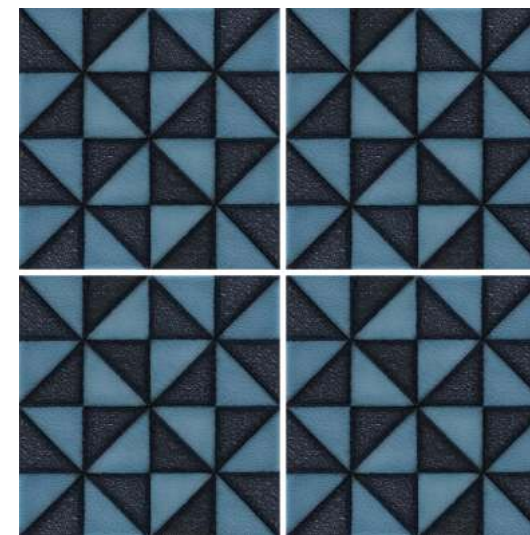

EX - 1097
PC 07