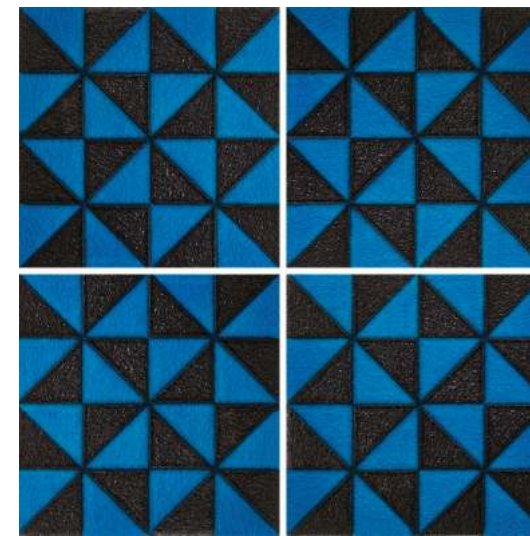

BEAUTIFY YOUR SPACE

EXPLORA Single Pattern

SIZE

EX 1095
EX 1096
EX 1097
EX 1098
EX 1099

148 X 148mm
14.8 X 14.8cm

Thickness
9mm

FEATURES

Suitable for Wall Area

Suitable for dry areas and an area with no direct contact with water.

Suitable for Internal usage for all spaces

Random Crackle effect with Suitable color variations

One Pattern Design

Color variation for authentic effect

EX 1095
PC 07