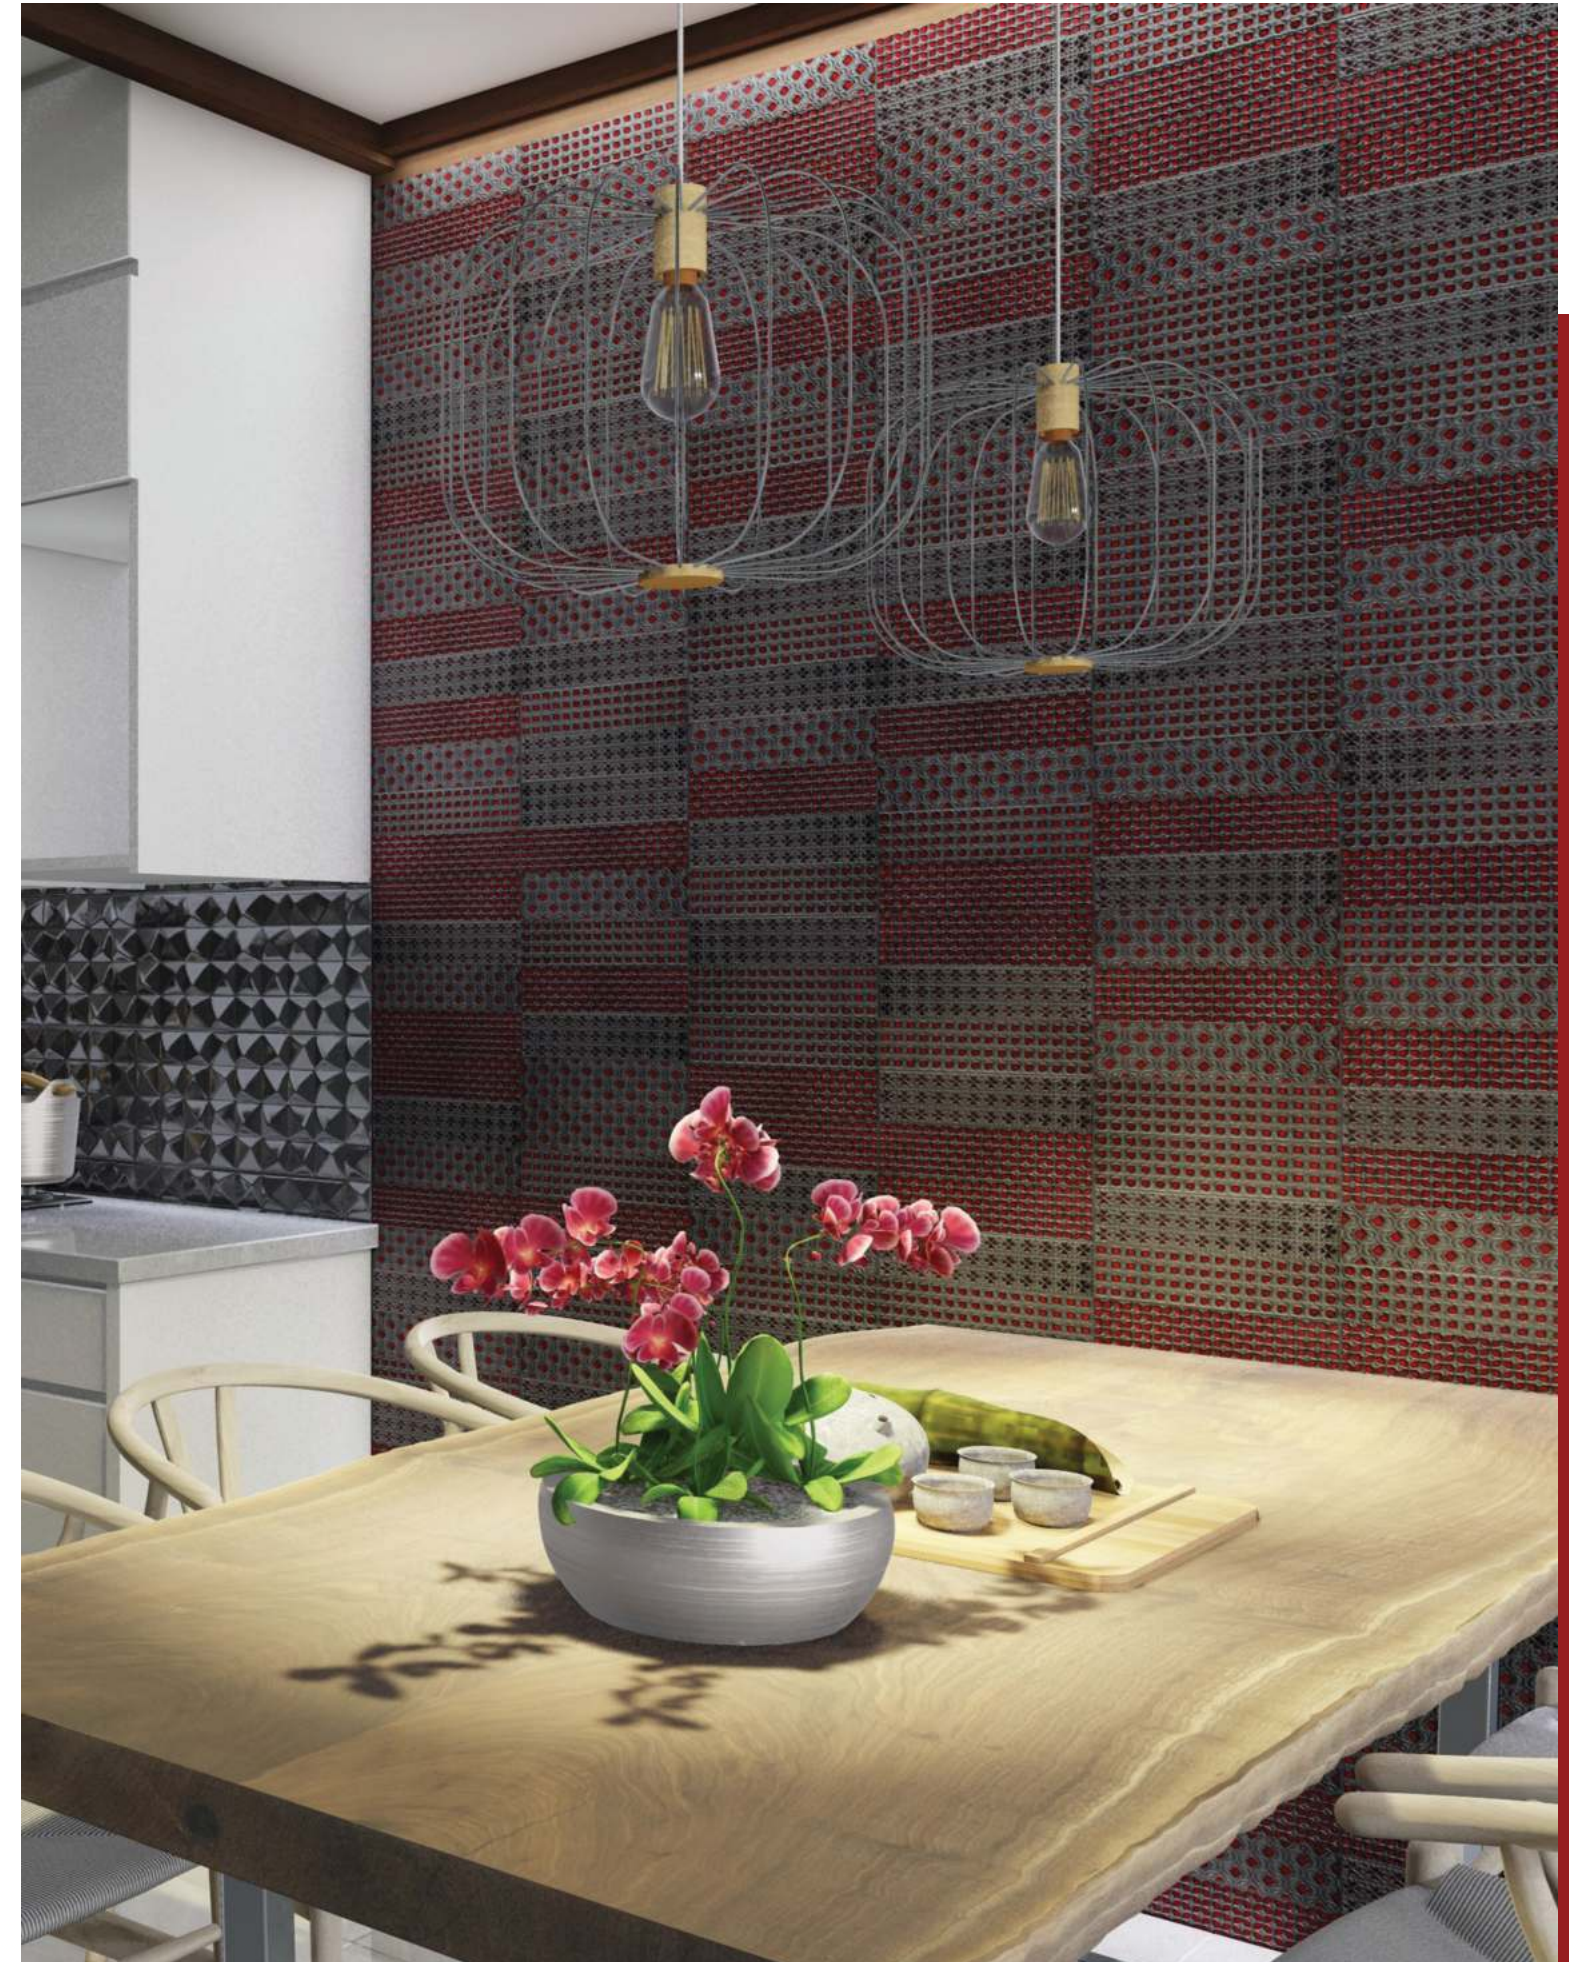

The tonal differences define this rustic surface, with natural and irregular effects.

Available in 12" X 4" and suitable for interior walls.

**XB 12301 A/B/C/D**

XB 12304 A/B/C/D

XB 12471 A/B/C/D

# BEAUTIFY YOUR SPACE