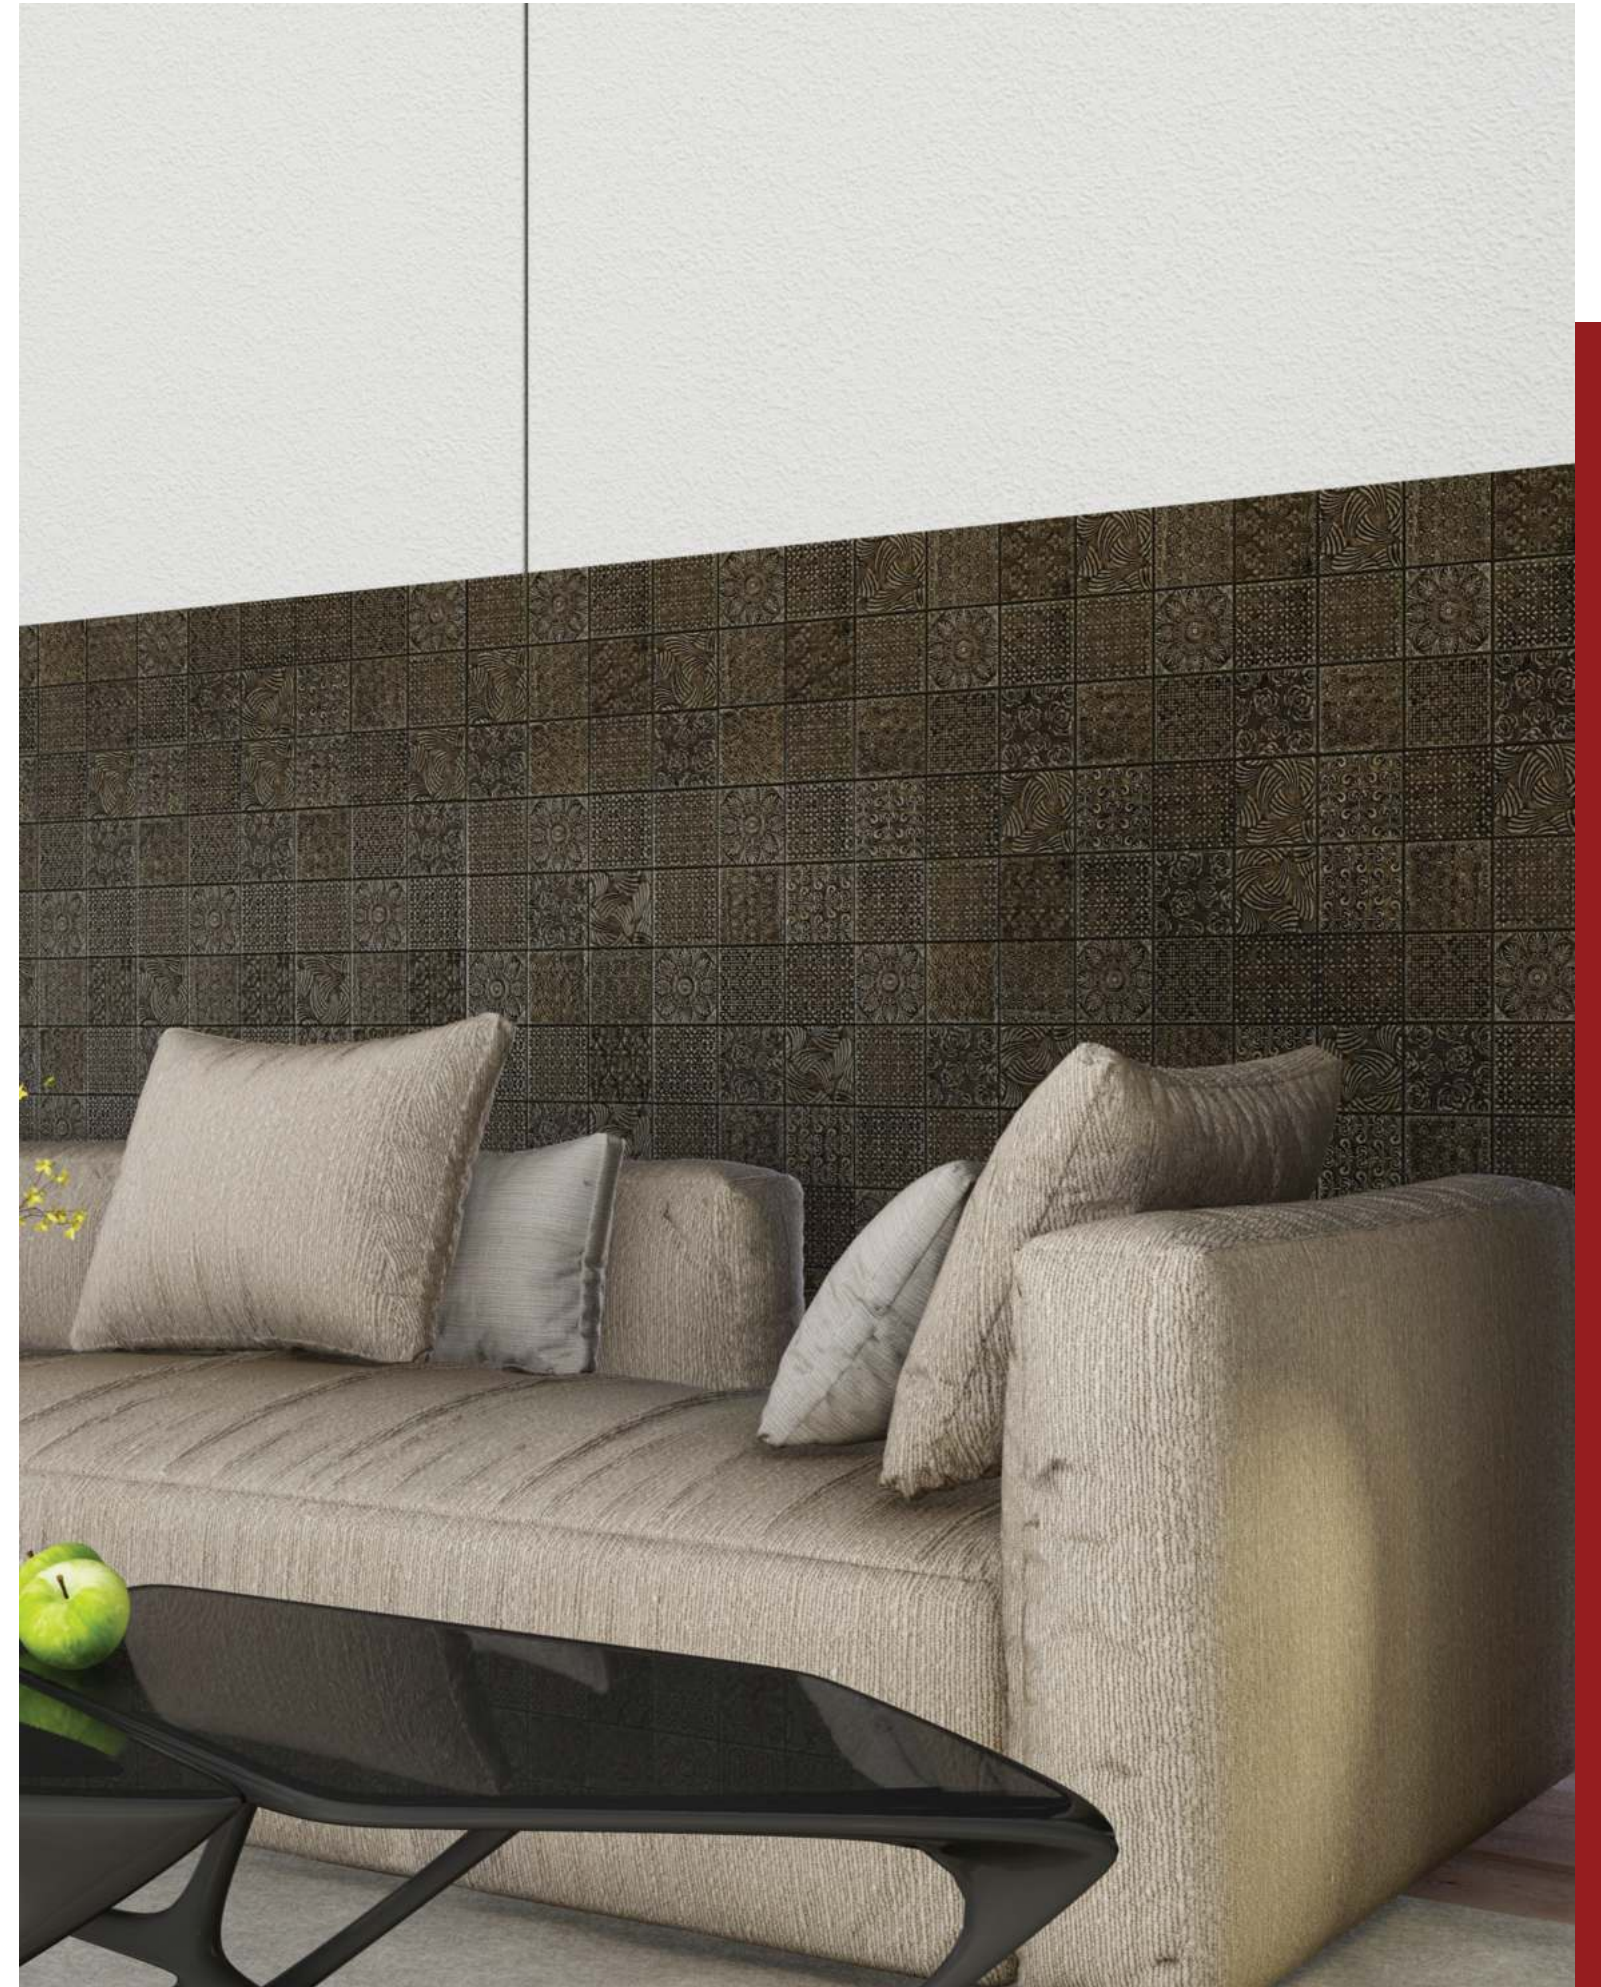

The tonal differences define this rustic surface, with natural and irregular effects.

Available in 4" X 4" and suitable for interior walls.

HL 4450

HL 4488

HL 4489