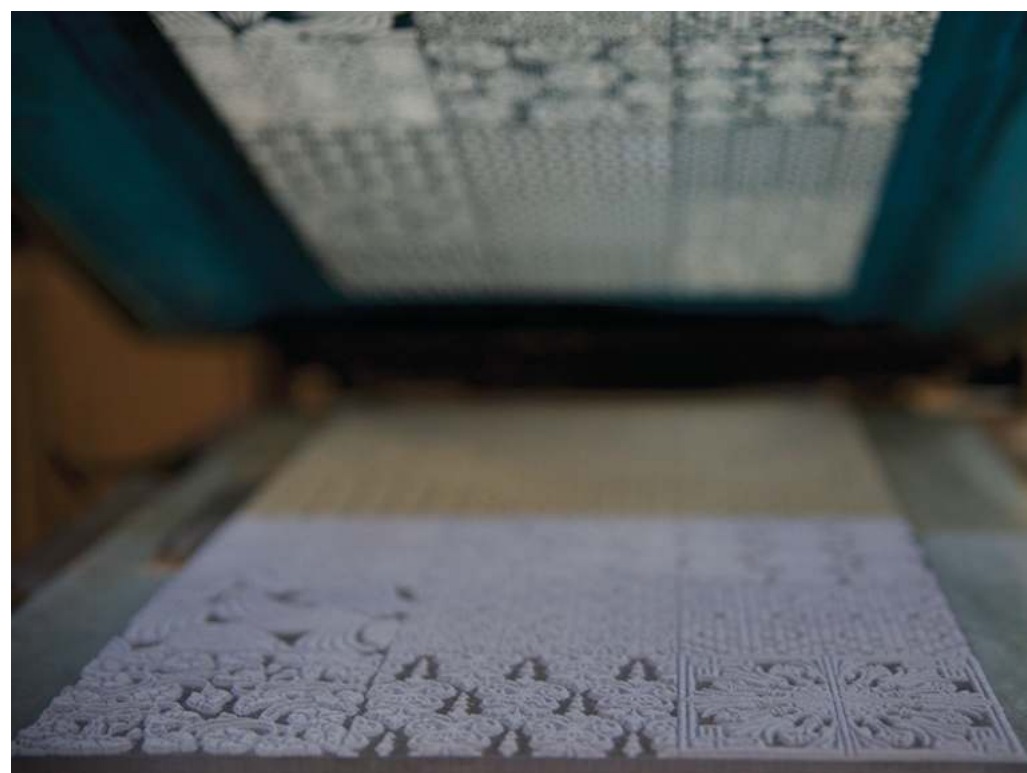

INDEX

Collections

LA DOLCE VITA

Italian Collection

RETRO

Classic Collection

GLAMOUR

Metallic Collection

AQUAFORTE

Artisan Collection

RAKU

Exotic Collection

ANTICO

Ancient Collection

VRIDA®

VRIDA is a brand that is synonymous with premium handcrafted ceramic decors. Each product is the result of the vast wealth of knowledge and manufacturing expertise of our company and the people we work with.

The most suitable procedure is chosen to create these collections on a case-by-case basis. Most work is done by hand, using various techniques like screen printing, sandblasting, stenciling, bulb glazing & hand painting for each specific design detail. The end result is a product that is high quality, superbly original, and handmade. The perfect combination of time-honored, refined techniques of traditional craft decoration with modern industrial processes using the best materials sourced from around the globe.

The search for new harmonies and aesthetic balances.

VRIDA is the answer to those in the search for alternative aesthetic solutions to commercially mass-produced ceramics. The products stand out for their strong originality and represent an interesting study of details and interpretation of contemporary trends.