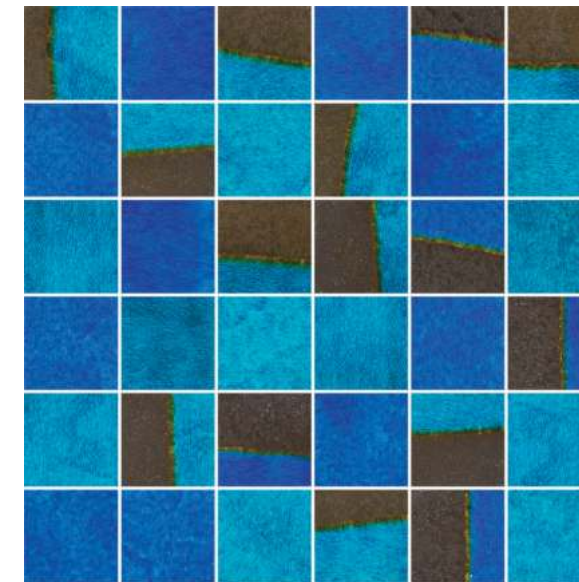

Color variation for authentic effect

**XXM 030**  
PC 13