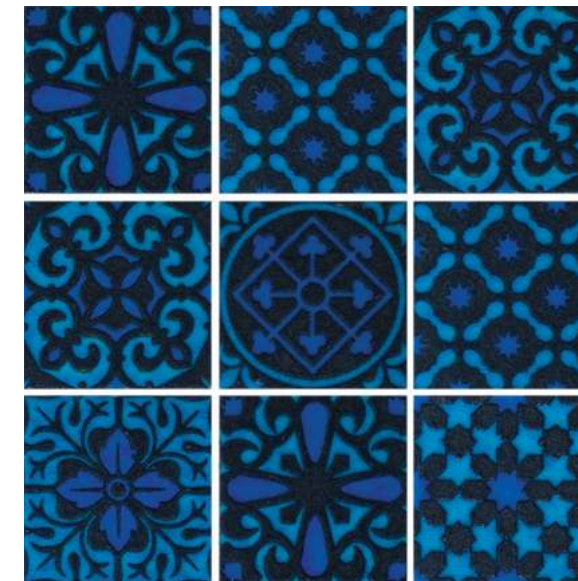

Color variation for authentic effect

**HL 4451**  
PC 01

**HL 4452**  
PC 01