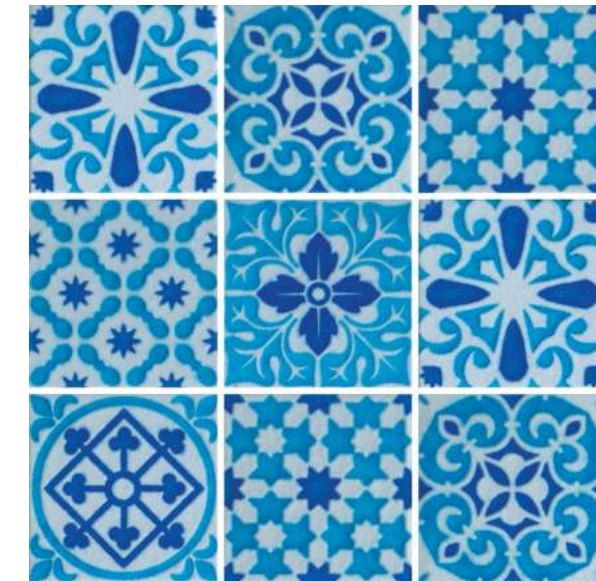

HL 4452
PC 01